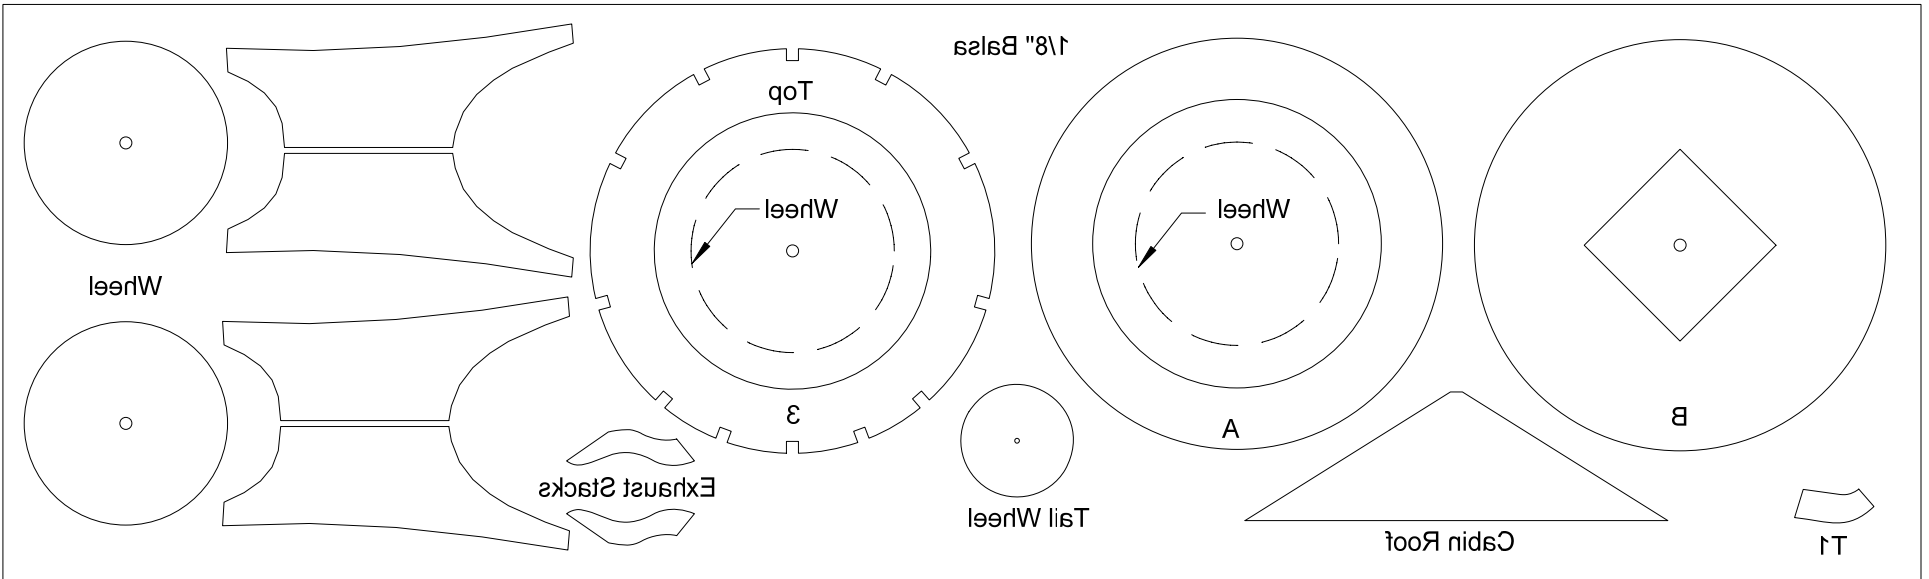

Comet Stinson Reliant

Wingspan - 25"

Comet Stinson Reliant

Wingspan - 25"

Nose Plug - 1/32" Plywood

Comet Stinson Reliant

Wingspan - 25"