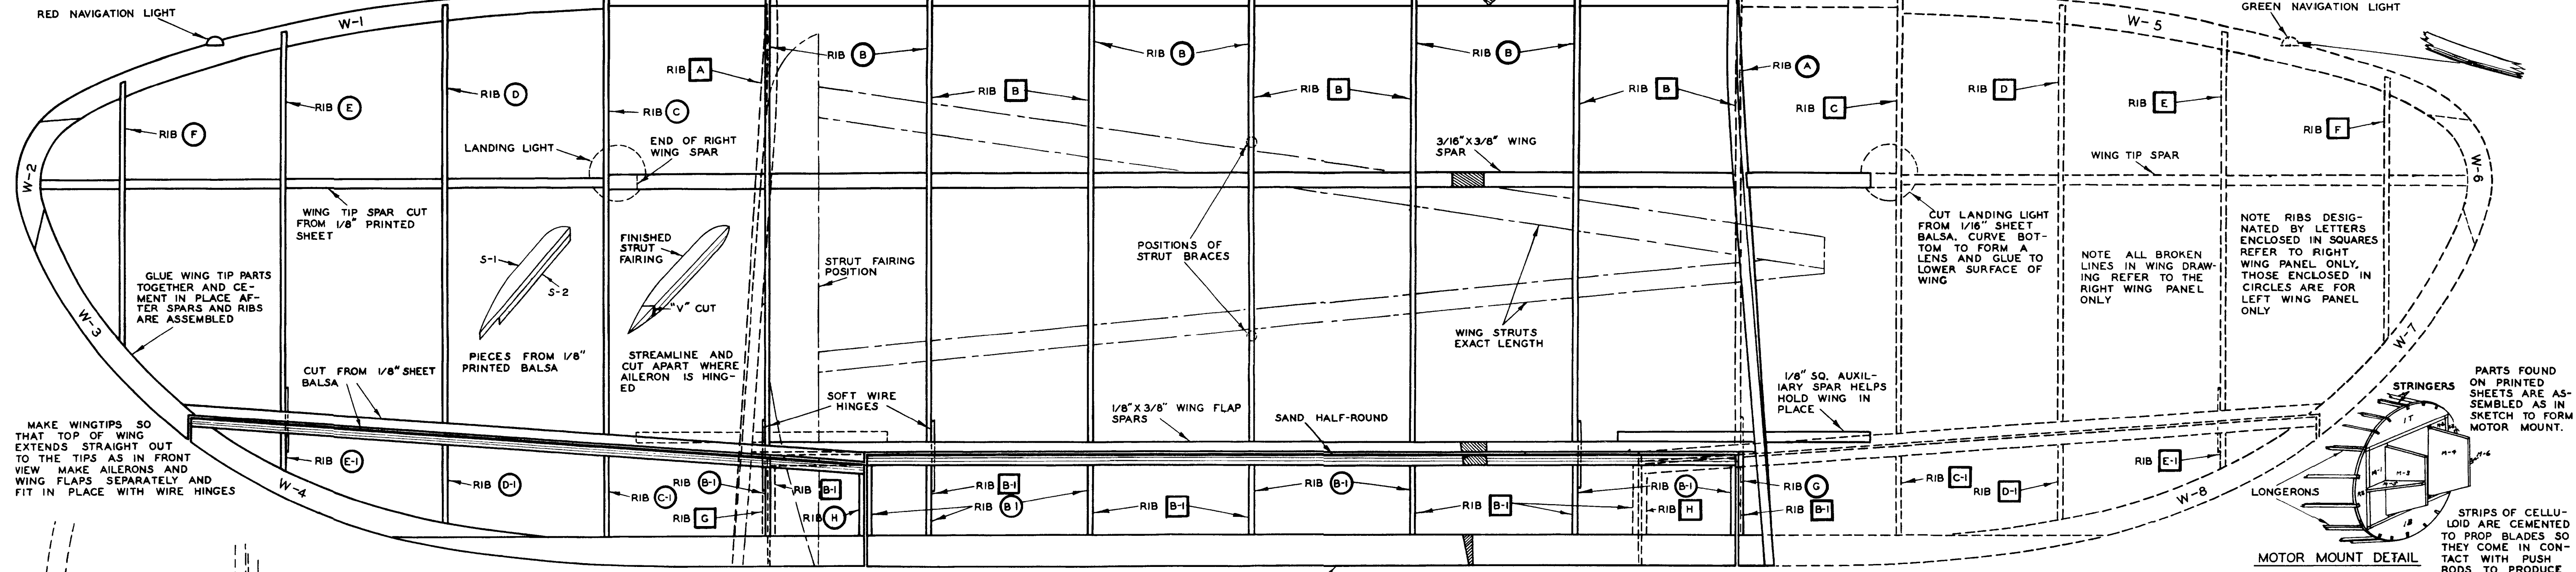

RED NAVIGATION LIGHT

GREEN NAVIGATION LIGHT

HOWARD DGA-9

WINGSPAN - 47-1/2" LENGTH - 31-1/2"

KIT NO. - T1 SCALE - 1-1/4" = 1' 0"

DRAWN BY Joseph Kozma