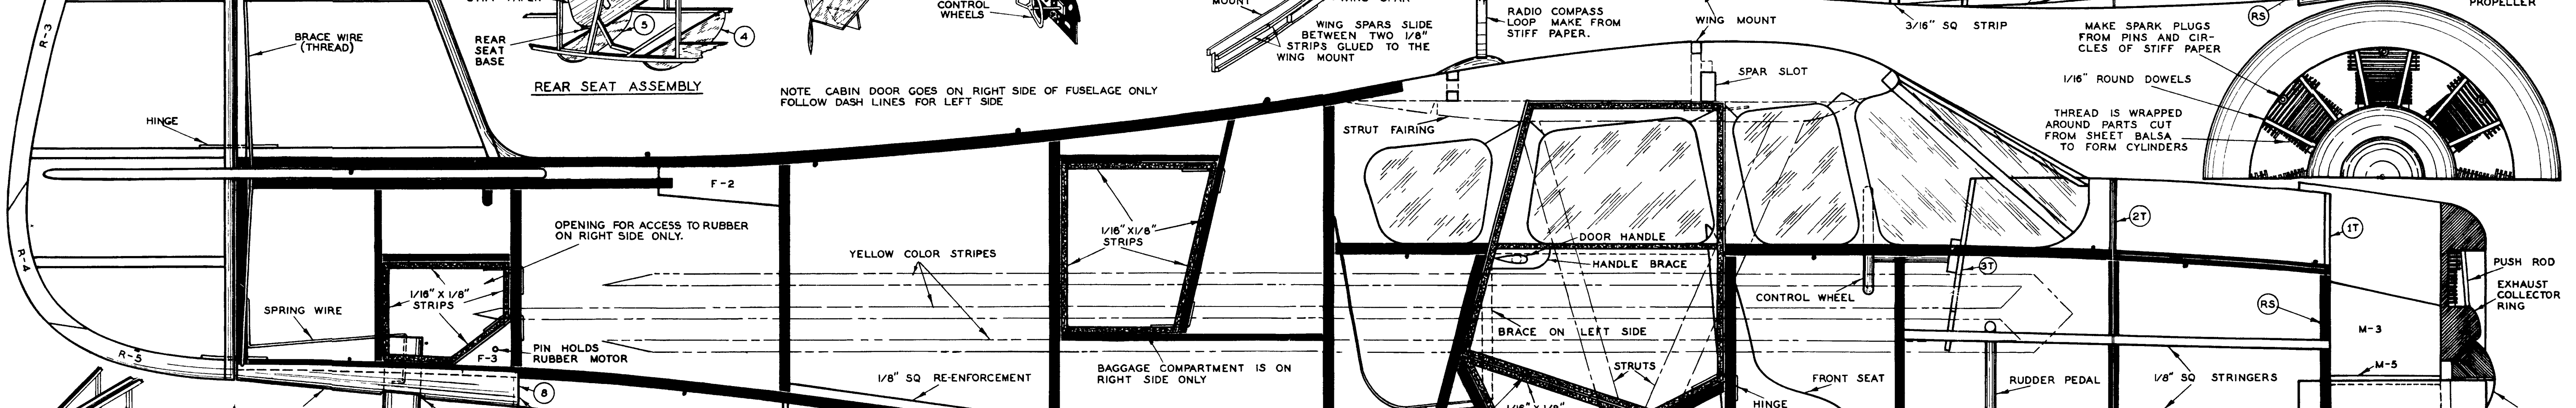

RED NAVIGATION LIGHT

GREEN NAVIGATION LIGHT

HOWARD DGA-9

WINGSPAN - 47-1/2" LENGTH - 31-1/2"

KIT NO. - T1 SCALE - 1-1/4" = 1' 0"

DRAWN BY Joseph Kozma