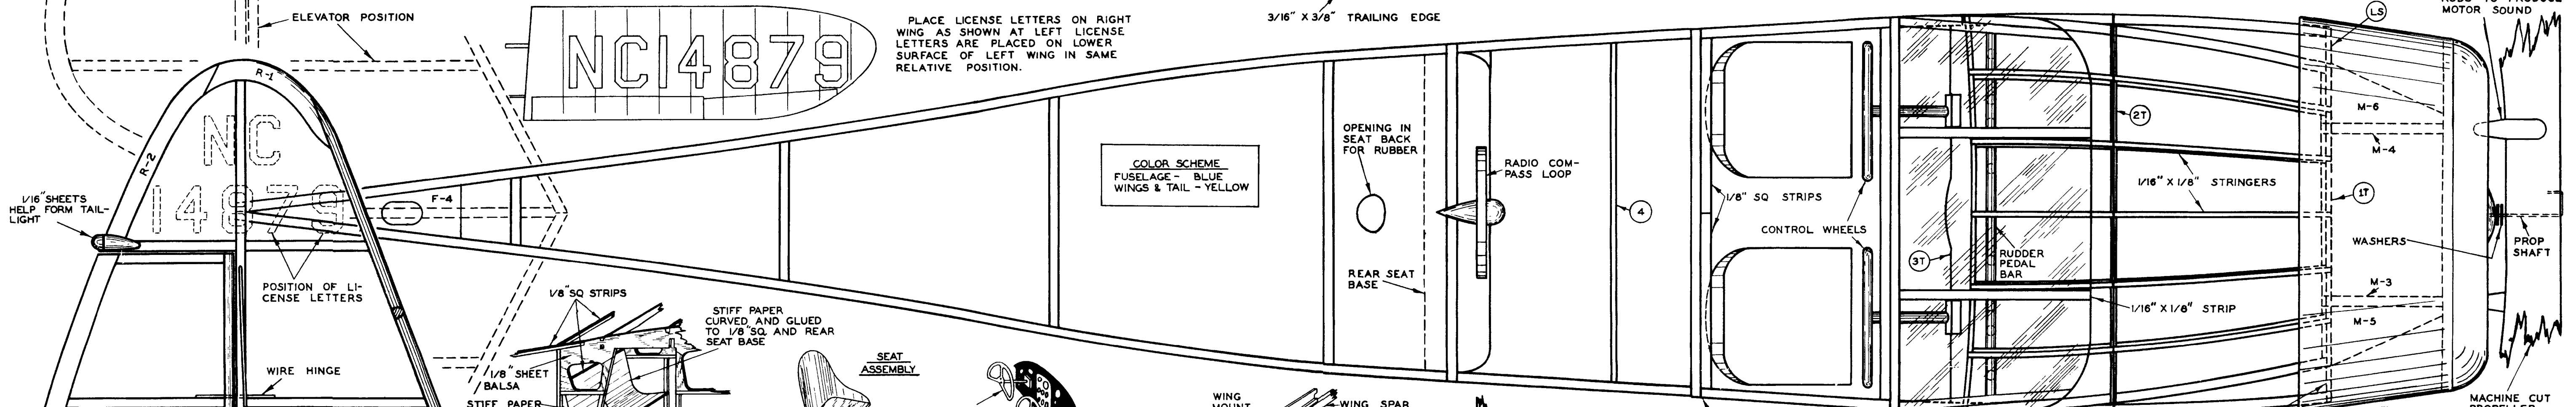

RED NAVIGATION LIGHT

GREEN NAVIGATION LIGHT

HOWARD DGA-9

WINGSPAN - 47-1/2" LENGTH - 31-1/2"

KIT NO. - T1 SCALE - 1-1/4" = 1' 0"

DRAWN BY Joseph Kozma