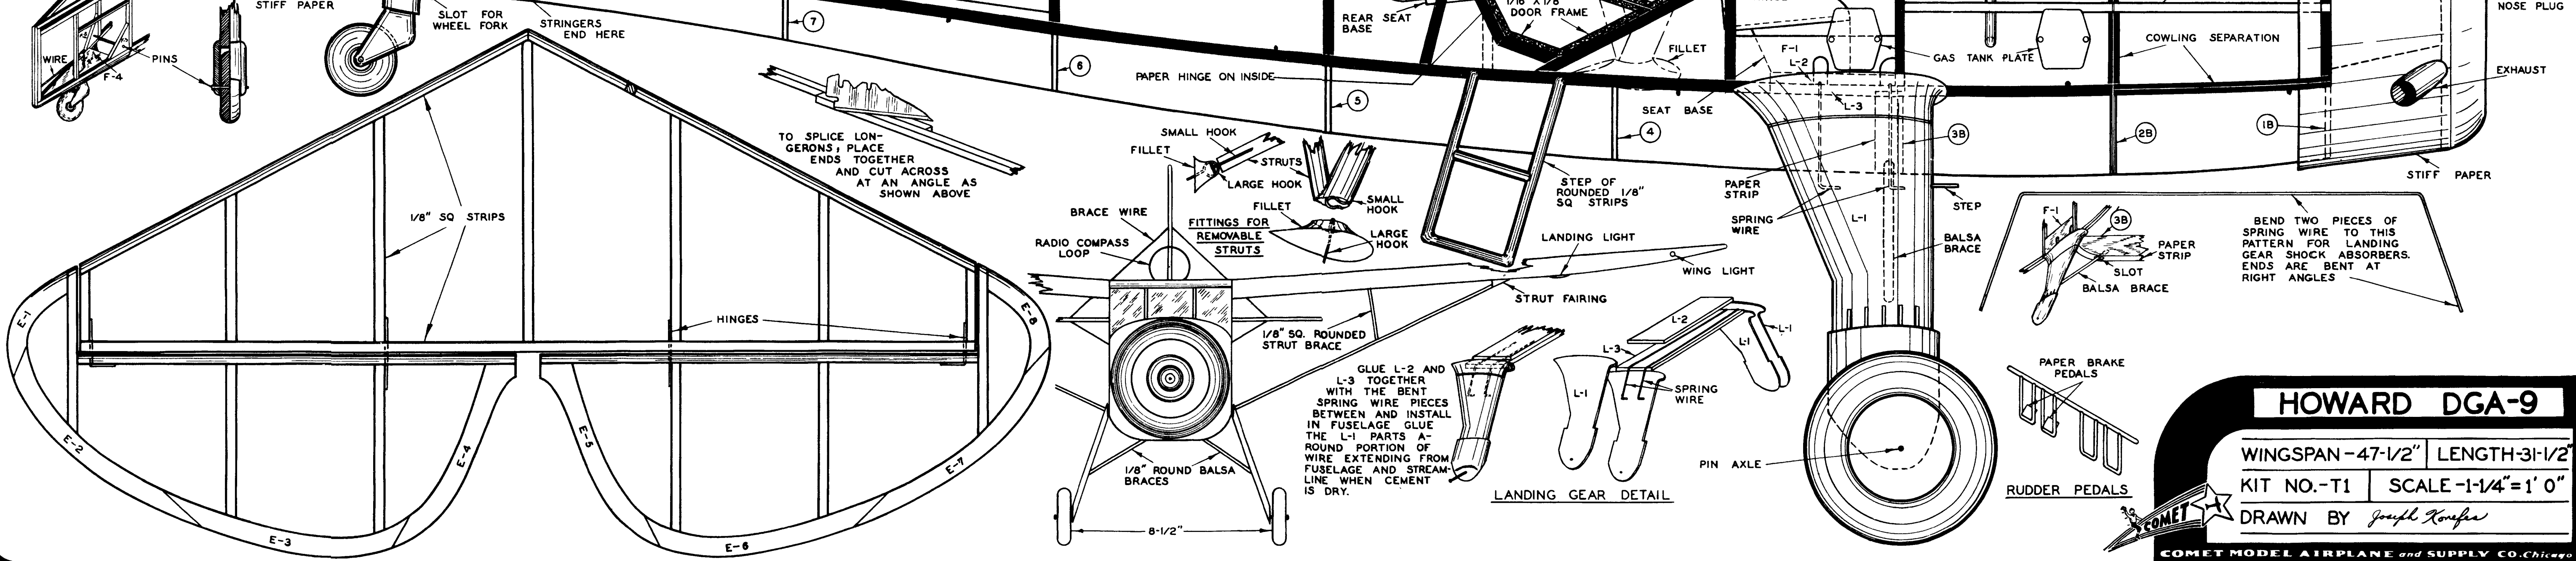

RED NAVIGATION LIGHT

GREEN NAVIGATION LIGHT

HOWARD DGA-9

WINGSPAN - 47-1/2" LENGTH - 31-1/2"

KIT NO. - T1 SCALE - 1-1/4" = 1' 0"

DRAWN BY Joseph Kozma