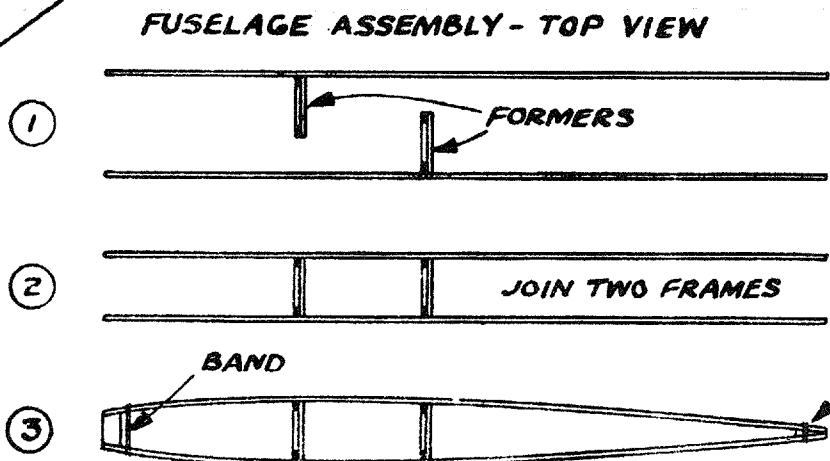

KEIL KRAFT KITS

CADET

30" WING SPAN

30"x14"

TYPICAL TAILPLANE SECTION - SHAPE L.E. AND T.E. AS INDICATED

TYPICAL WING SECTION
L.E. SET ON EDGE

22 GAUGE WIRE TOW HOOKS. USE FRONT ONE FOR TESTING AND IN WINDY WEATHER

TOP VIEW OF BASIC FUSELAGE FRAMEWORK

BUILD SECOND SIDE OVER FIRST
NOTE USE OF BUILDING PINS.

2 5/8" DIHEDRAL UNDER EACH TIP