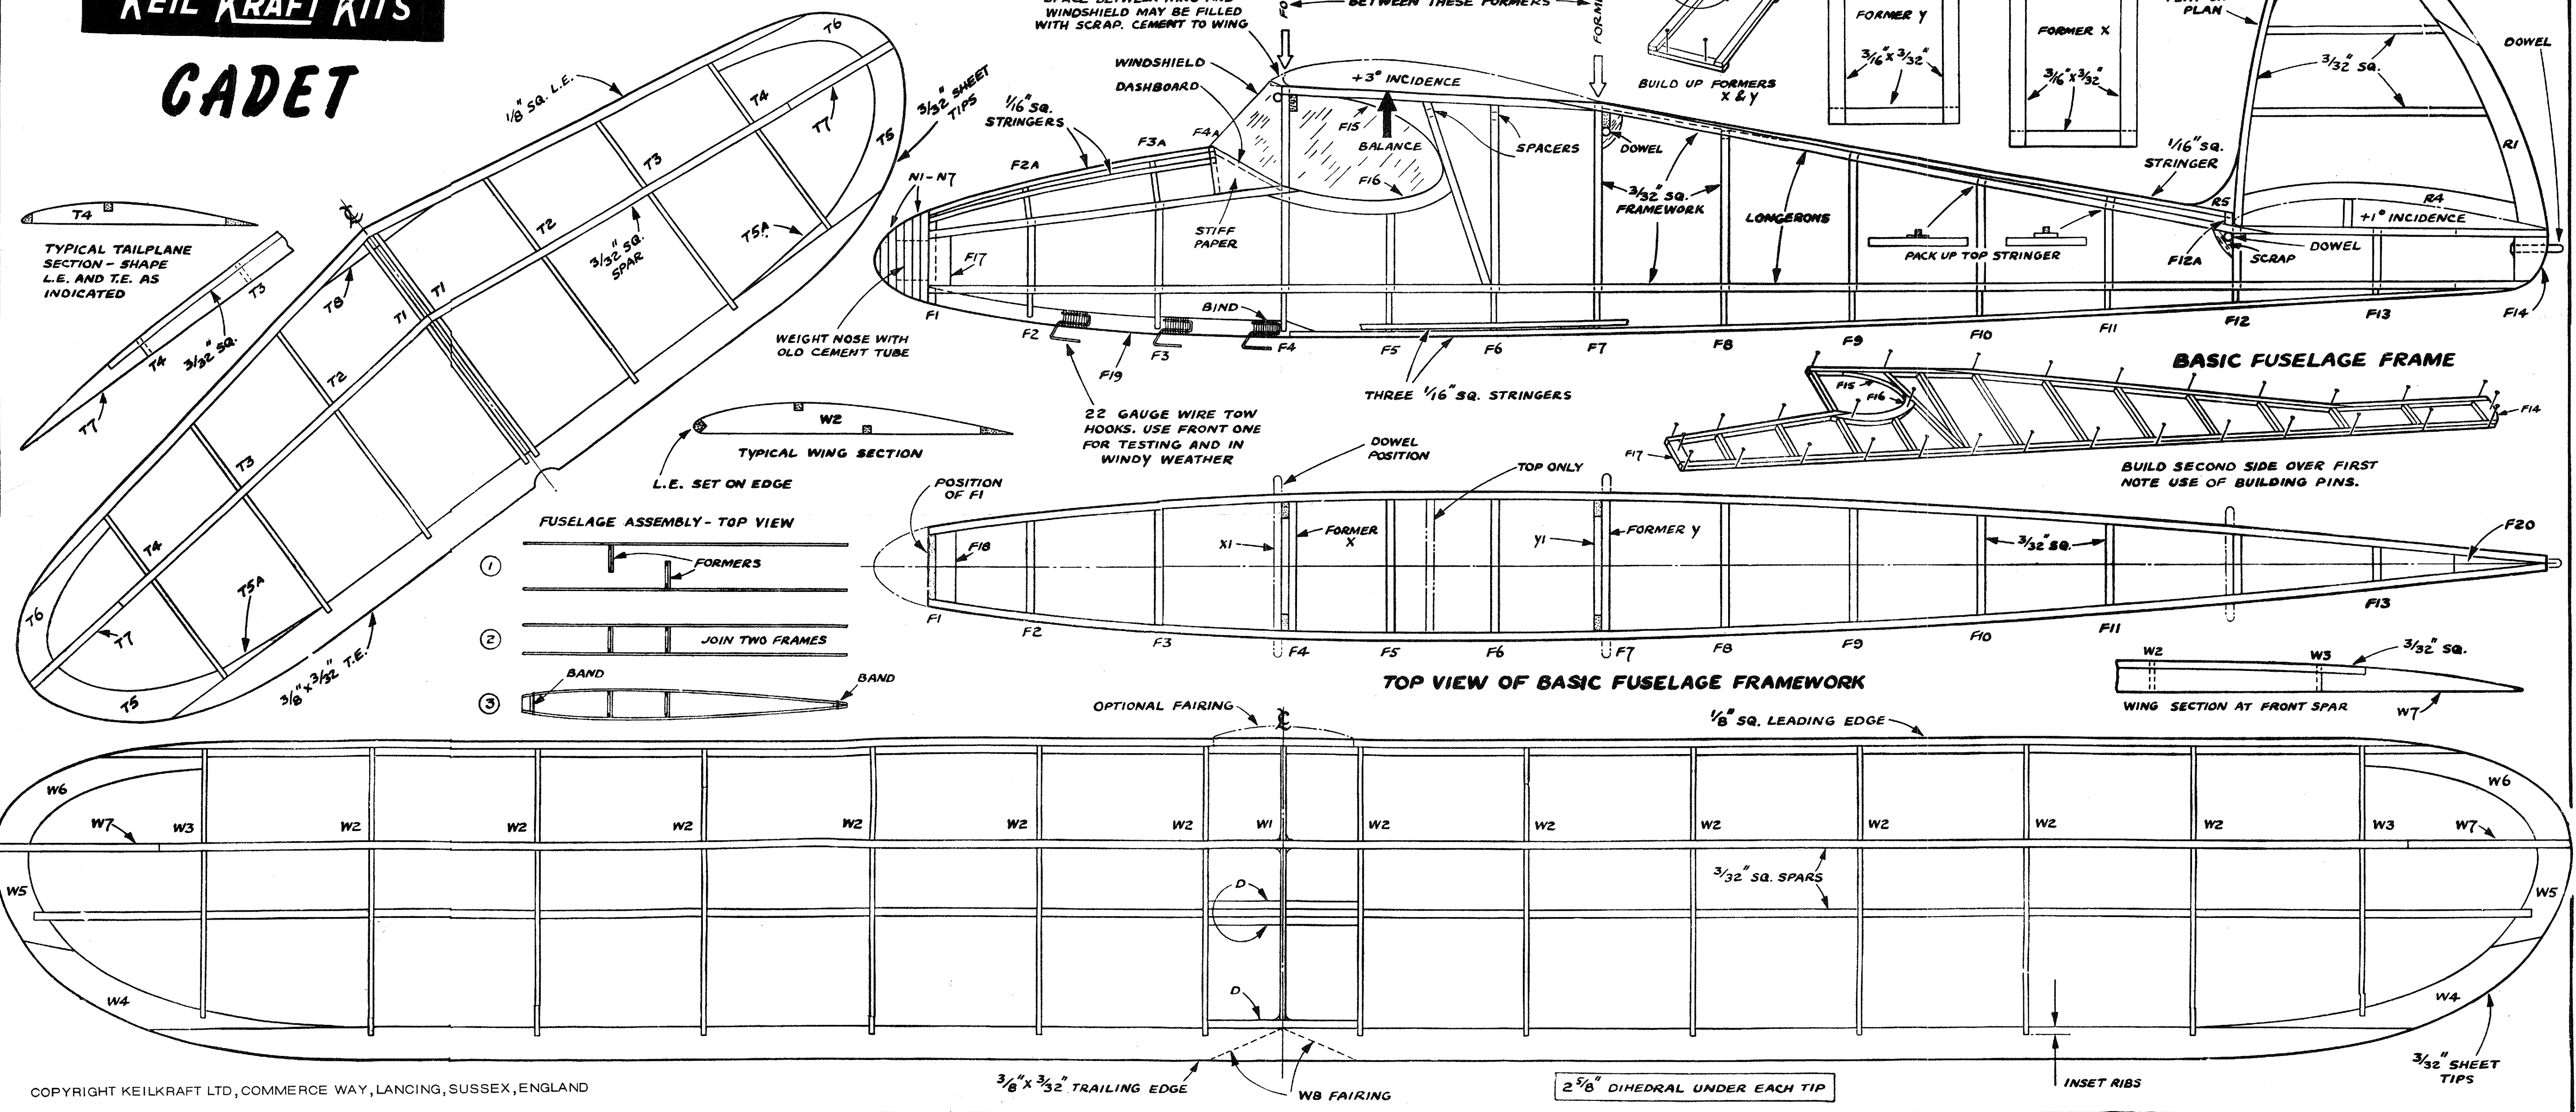

KEIL KRAFT KITS

CADET

30" WING SPAN

30"x14"

TYPICAL TAILPLANE SECTION - SHAPE L.E. AND T.E. AS INDICATED

TYPICAL WING SECTION
L.E. SET ON EDGE

22 GAUGE WIRE TOW HOOKS. USE FRONT ONE FOR TESTING AND IN WINDY WEATHER

TOP VIEW OF BASIC FUSELAGE FRAMEWORK

BUILD SECOND SIDE OVER FIRST
NOTE USE OF BUILDING PINS.

2 5/8" DIHEDRAL UNDER EACH TIP