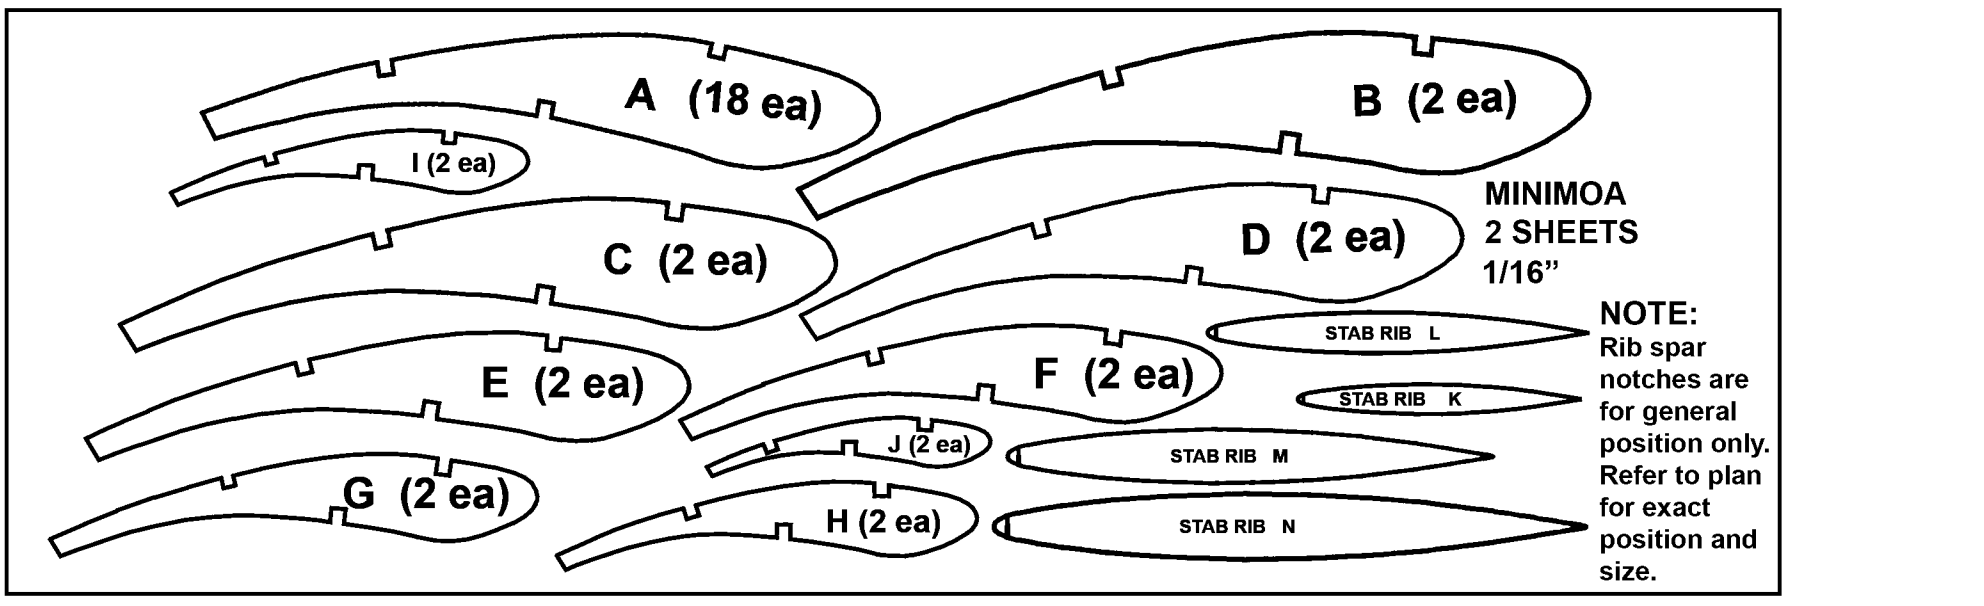

**KEIL KRAFT KITS**  
E. KEIL & CO. LTD

PRESENT **"MINIMO A"**

50 INCH FLYING SCALE SAILPLANE.

NOTE:  
THE RIBS TO THE RIGHT ARE AN ALTERNATE SET MADE FROM THE EIFFEL 400 AIRFOIL COMMON TO GLIDERS THAT MAY BE MUCH BETTER THAN THE RIBS ABOVE THAT ARE UNDERSTOOD TO HAVE COME FROM THE KEIL KRAFT KIT BUT ARE SIZED POORLY AND ARE OF A VERY UNUSUAL AIRFOIL. IT IS RECOMMENDED THAT THE ALTERNATE RIBS BE USED. ALSO, NOTE THE ALTERNATE RIBS ARE SIZED A TOUCH LONG AT THE TRAILING EDGE TO ALLOW FOR BEING FITTED INTO A SLOTTED TRAILING EDGE.