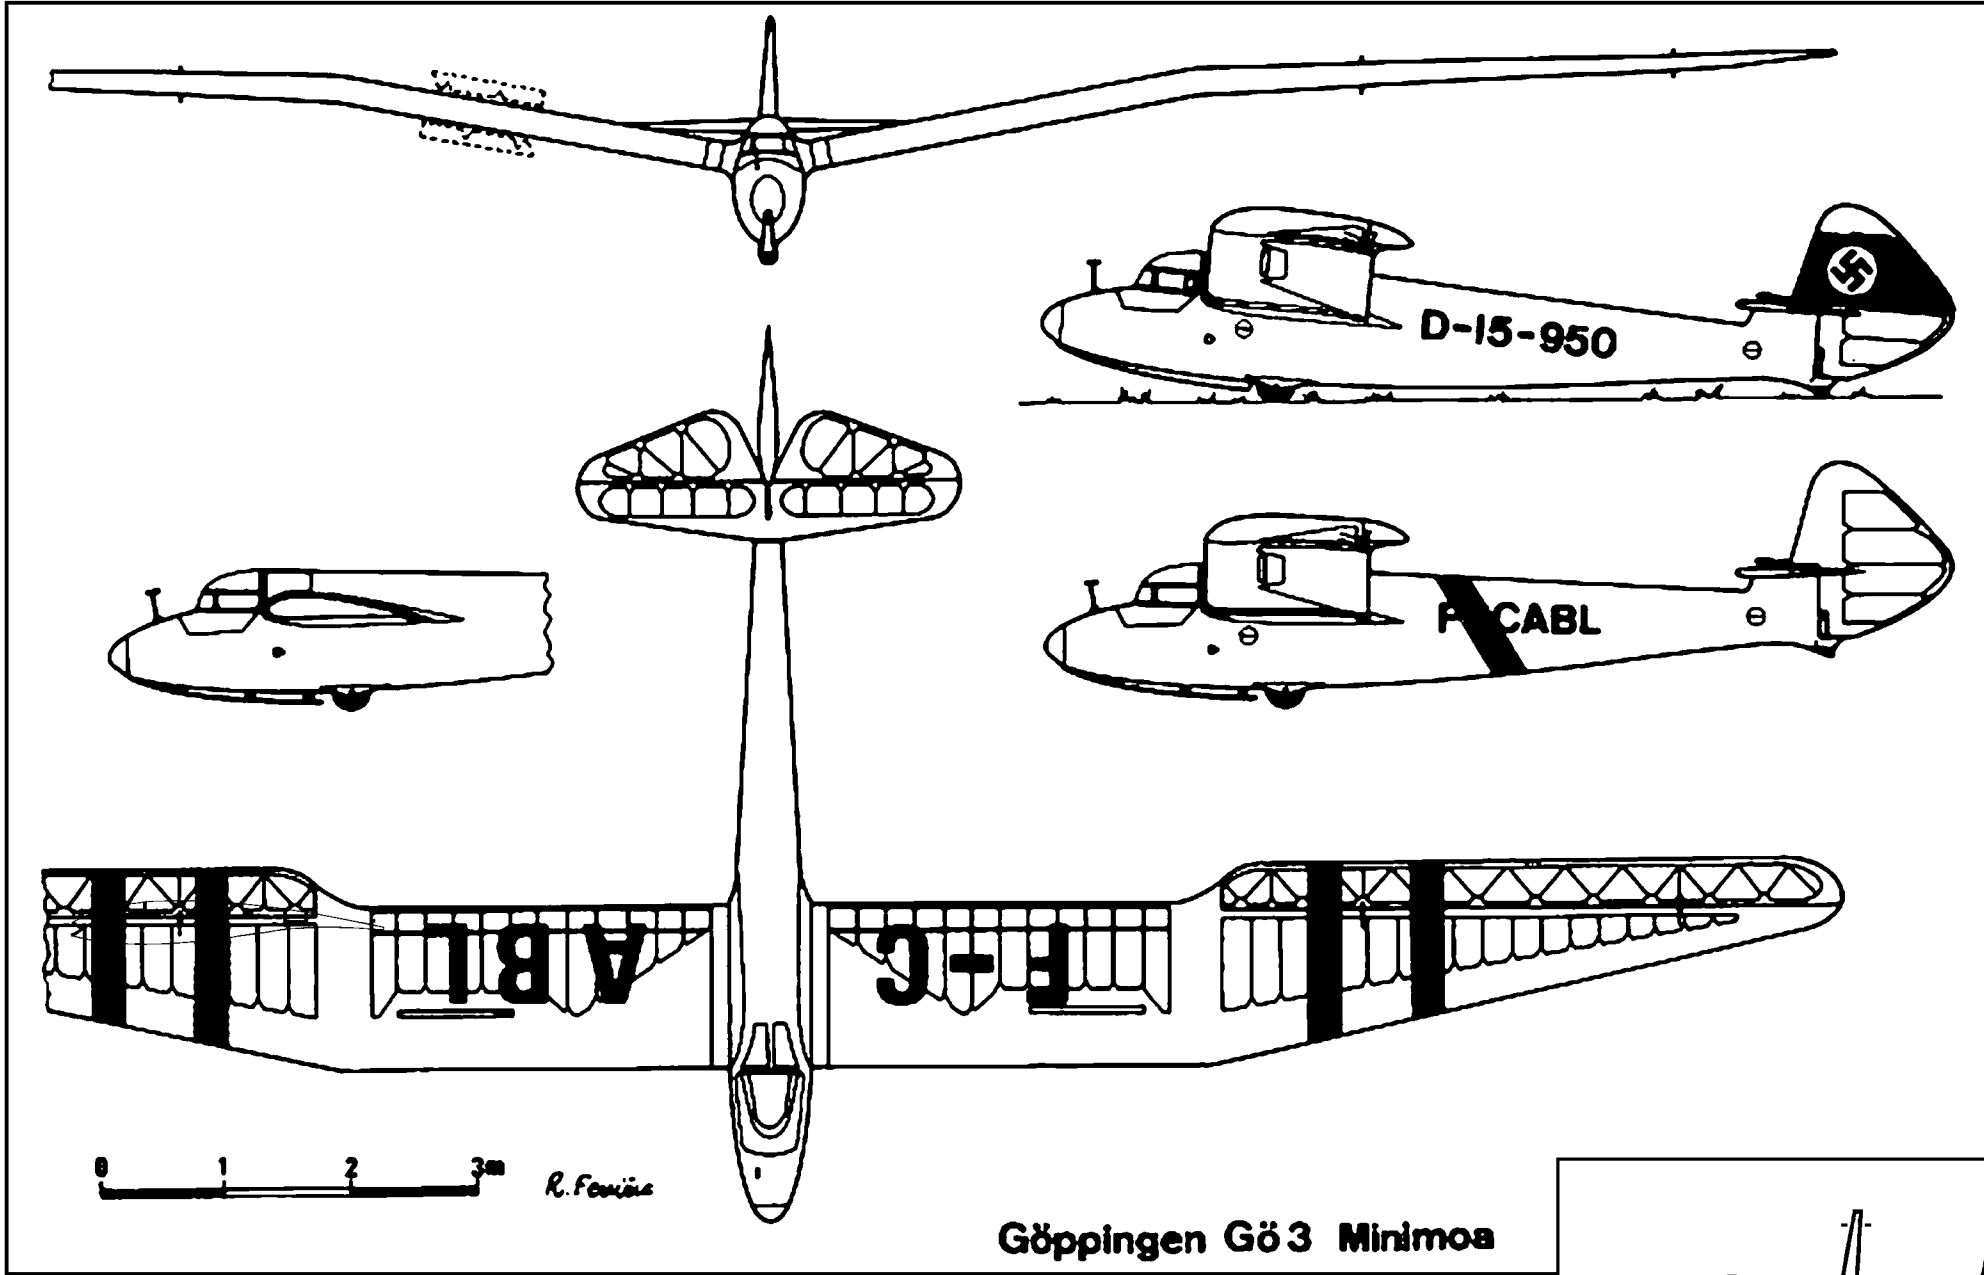

**KEIL KRAFT KITS**  
E. KEIL & CO. LTD

PRESENT **"MINIMO A"**

50 INCH FLYING SCALE SAILPLANE.

NOTE:  
THE RIBS TO THE RIGHT ARE AN ALTERNATE SET MADE FROM THE EIFFEL 400 AIRFOIL COMMON TO GLIDERS THAT MAY BE MUCH BETTER THAN THE RIBS ABOVE THAT ARE UNDERSTOOD TO HAVE COME FROM THE KEIL KRAFT KIT BUT ARE SIZED POORLY AND ARE OF A VERY UNUSUAL AIRFOIL. IT IS RECOMMENDED THAT THE ALTERNATE RIBS BE USED. ALSO, NOTE THE ALTERNATE RIBS ARE SIZED A TOUCH LONG AT THE TRAILING EDGE TO ALLOW FOR BEING FITTED INTO A SLOTTED TRAILING EDGE.

RUFUS CARSWELL "PLANEMAN"