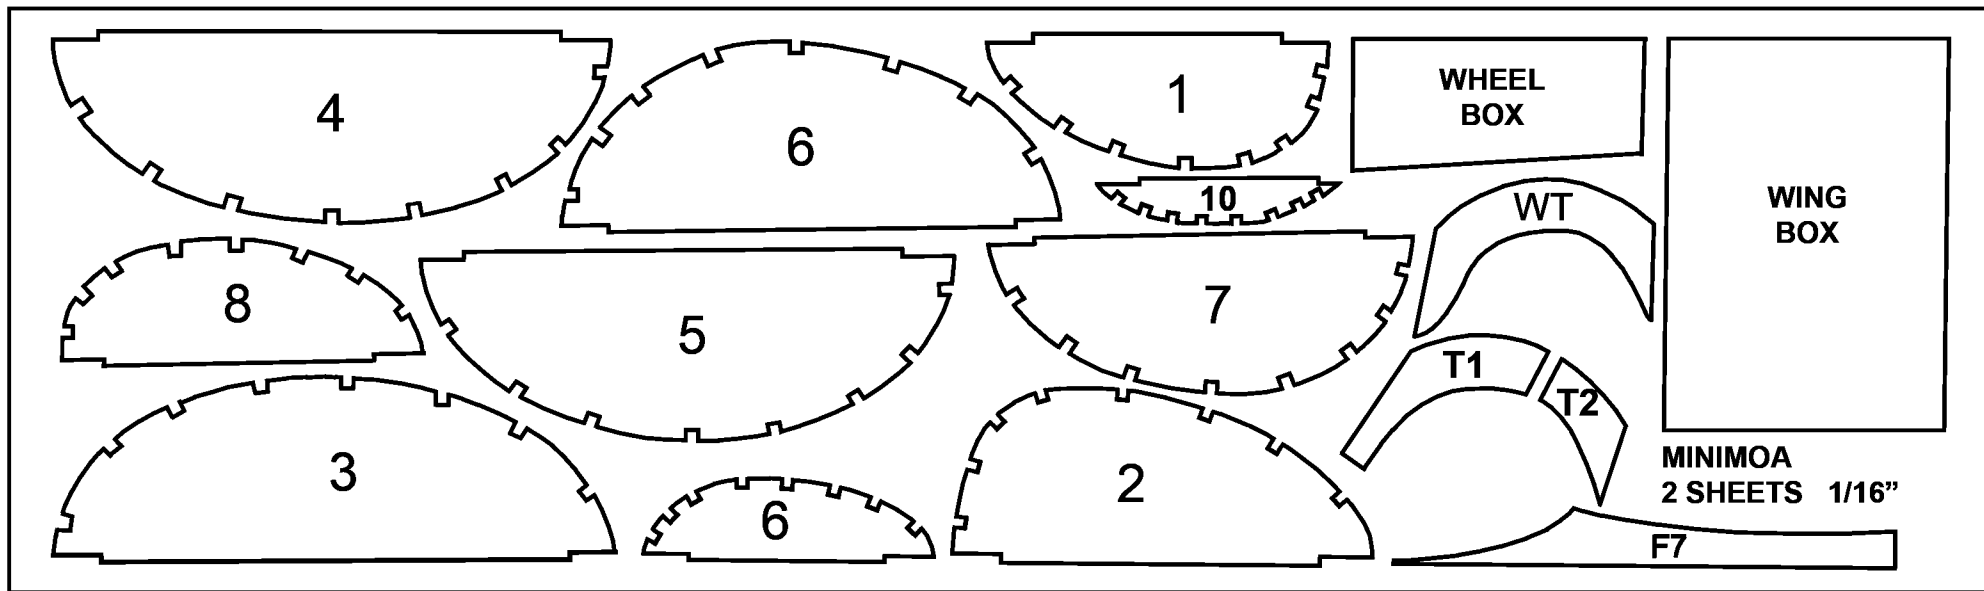

**KEIL KRAFT KITS**  
E. KEIL & CO. LTD

PRESENT **"MINIMO A"**

50 INCH FLYING SCALE SAILPLANE.

NOTE:  
THE RIBS TO THE RIGHT ARE AN ALTERNATE SET MADE FROM THE EIFFEL 400 AIRFOIL COMMON TO GLIDERS THAT MAY BE MUCH BETTER THAN THE RIBS ABOVE THAT ARE UNDERSTOOD TO HAVE COME FROM THE KEIL KRAFT KIT BUT ARE SIZED POORLY AND ARE OF A VERY UNUSUAL AIRFOIL. IT IS RECOMMENDED THAT THE ALTERNATE RIBS BE USED. ALSO, NOTE THE ALTERNATE RIBS ARE SIZED A TOUCH LONG AT THE TRAILING EDGE TO ALLOW FOR BEING FITTED INTO A SLOTTED TRAILING EDGE.