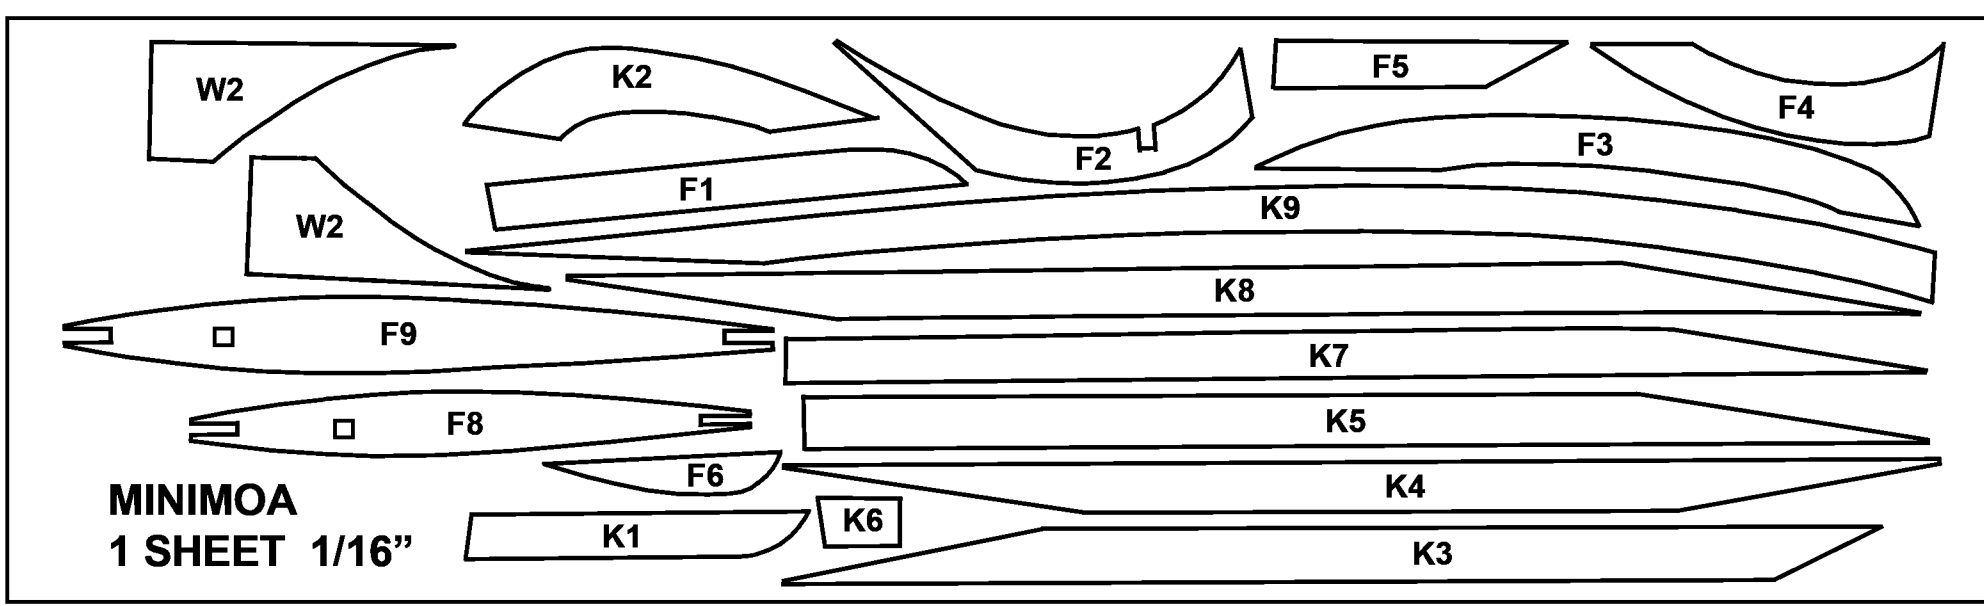

**KEIL KRAFT KITS**  
E. KEIL & CO. LTD

PRESENT **"MINIMO A"**

50 INCH FLYING SCALE SAILPLANE.

NOTE:  
THE RIBS TO THE RIGHT ARE AN ALTERNATE SET MADE FROM THE EIFFEL 400 AIRFOIL COMMON TO GLIDERS THAT MAY BE MUCH BETTER THAN THE RIBS ABOVE THAT ARE UNDERSTOOD TO HAVE COME FROM THE KEIL KRAFT KIT BUT ARE SIZED POORLY AND ARE OF A VERY UNUSUAL AIRFOIL. IT IS RECOMMENDED THAT THE ALTERNATE RIBS BE USED. ALSO, NOTE THE ALTERNATE RIBS ARE SIZED A TOUCH LONG AT THE TRAILING EDGE TO ALLOW FOR BEING FITTED INTO A SLOTTED TRAILING EDGE.