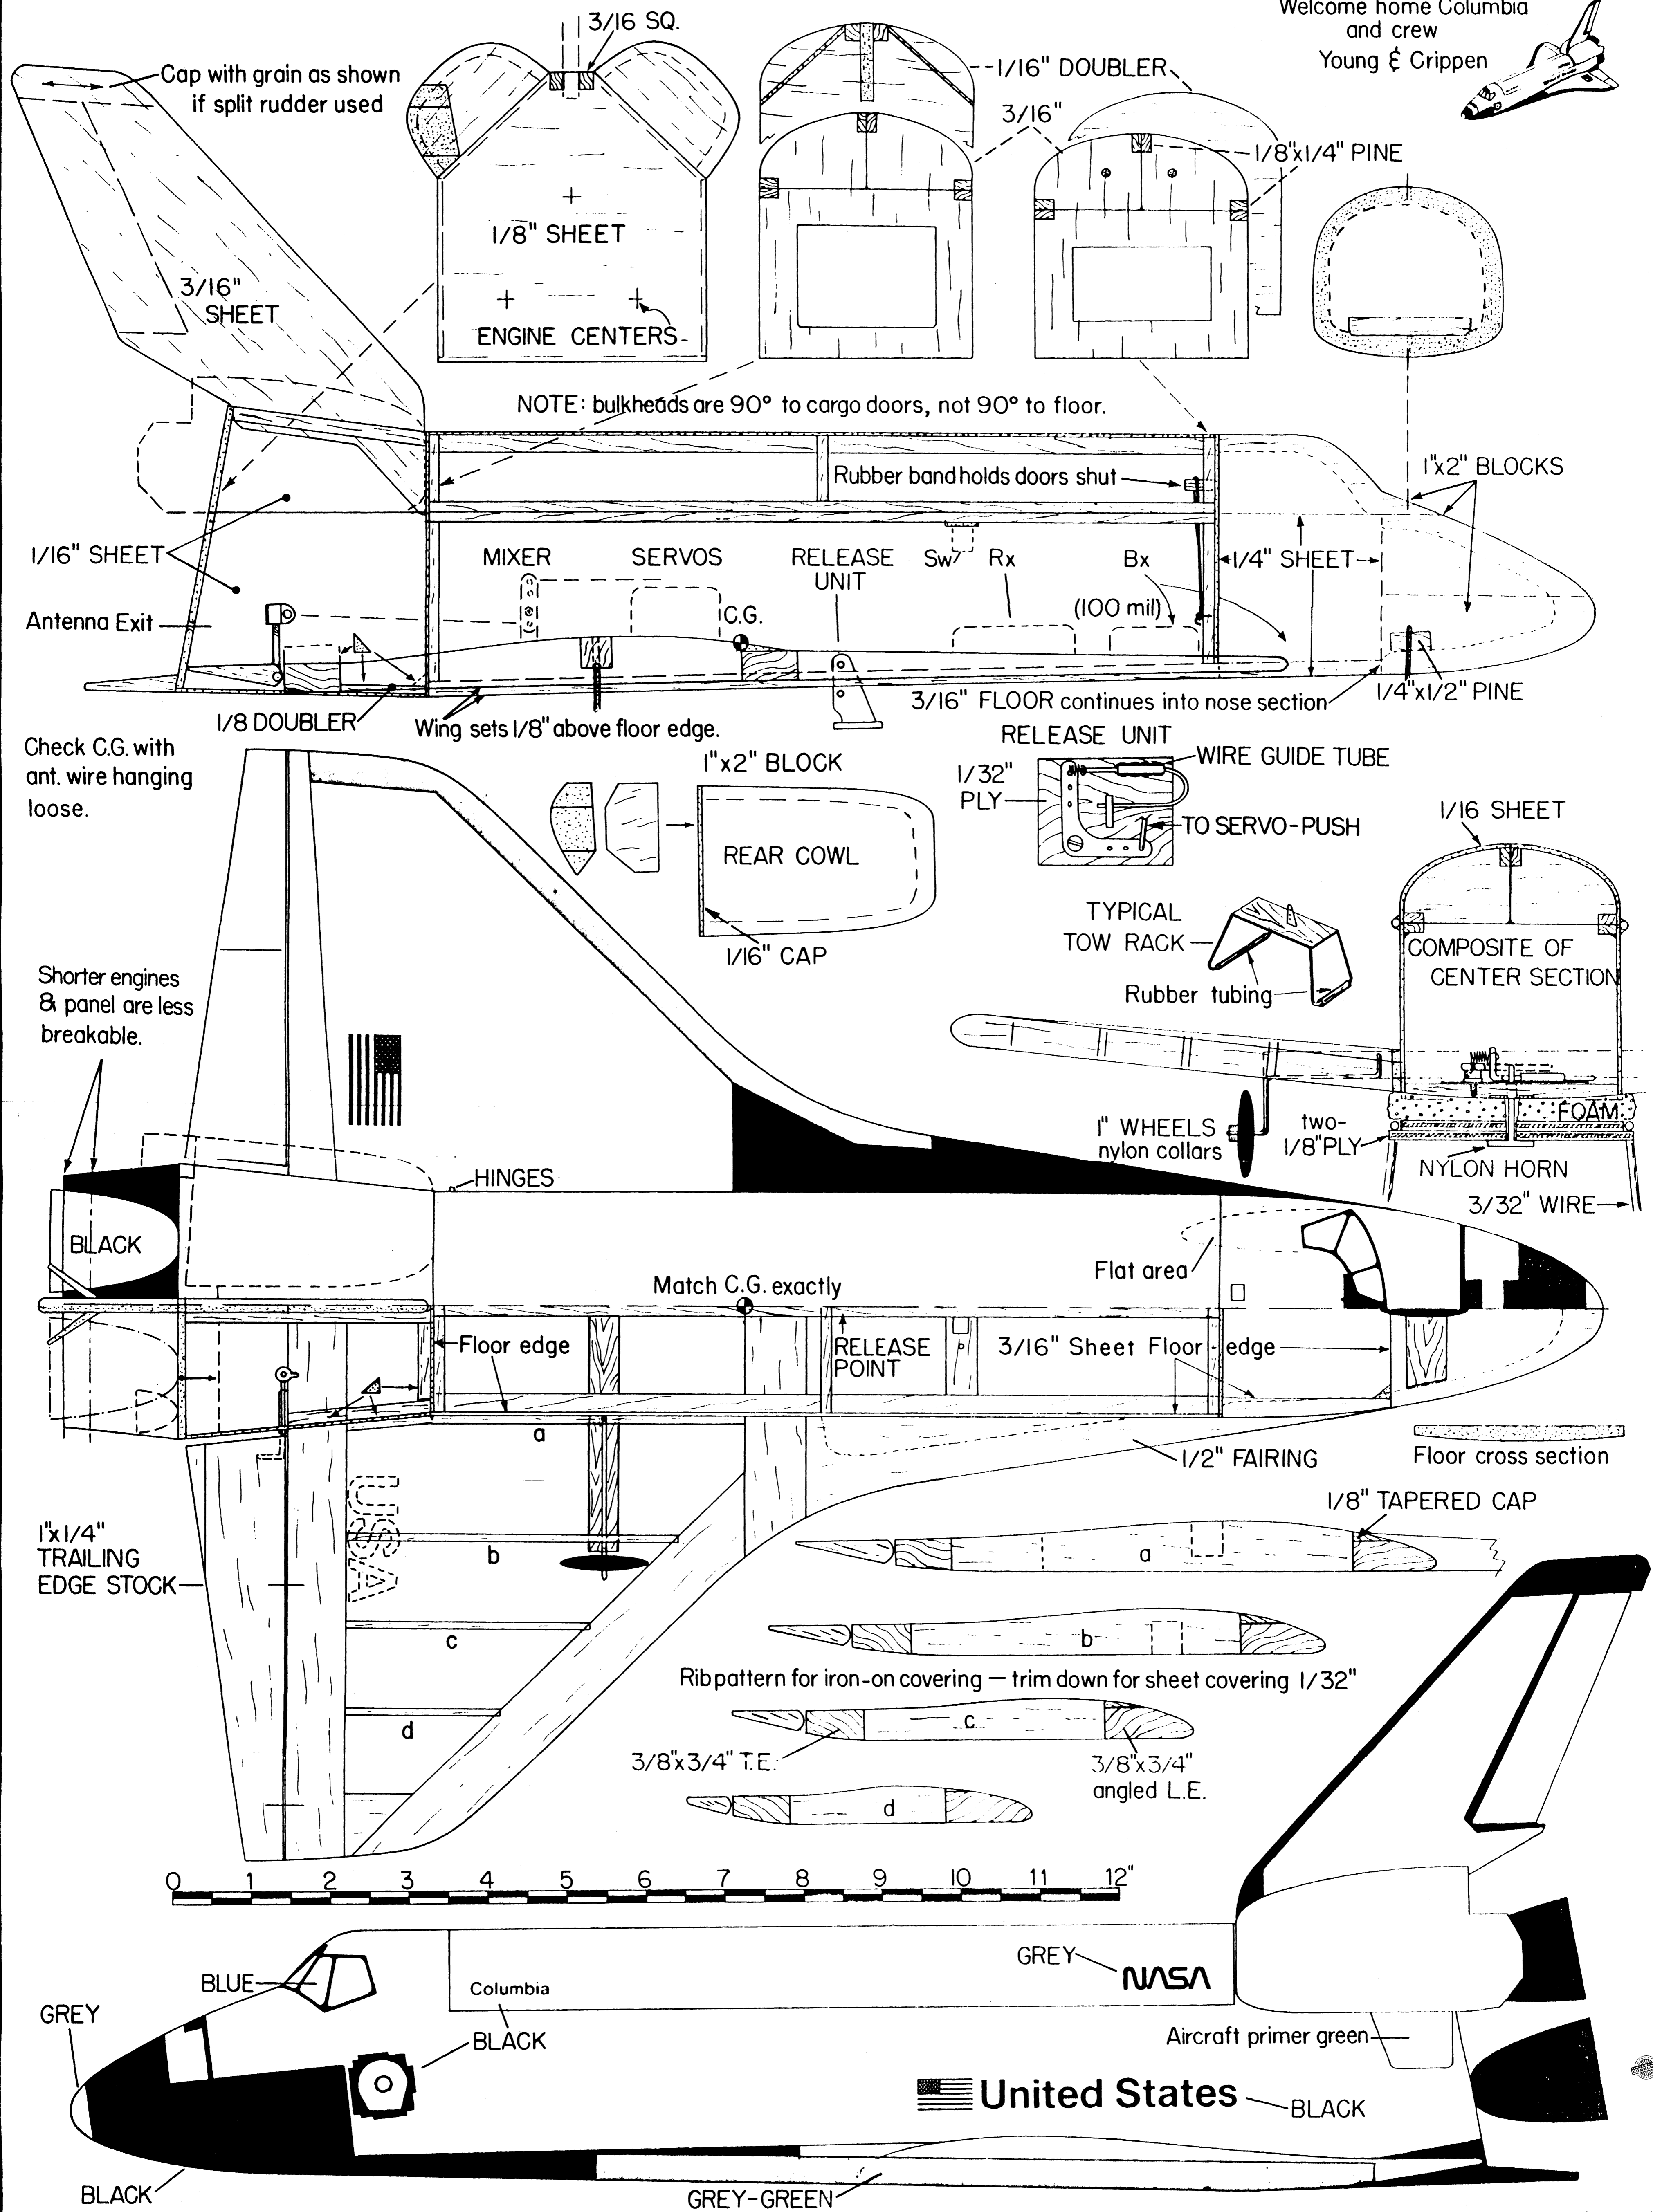

Welcome home Columbia
and crew
Young & Crippen

Use only very light grade balsa and soft pine. Flying weight - 7 to 10 oz.

R/C SPACE SHUTTLE
designed & drawn by Luther Hux