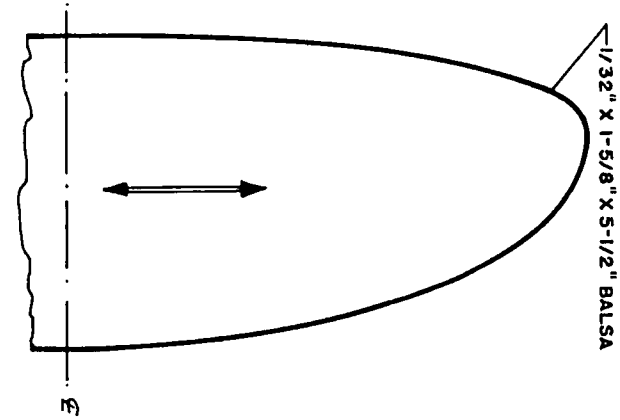

WING OUTLINE

STABILIZER OUTLINE

POLYHEDRAL DETAIL

SCALE: FULL SIZE

FUSELAGE
3/16" X 3/8" X 12"
HARD Balsa

INDICATES WOOD GRAIN DIRECTION.