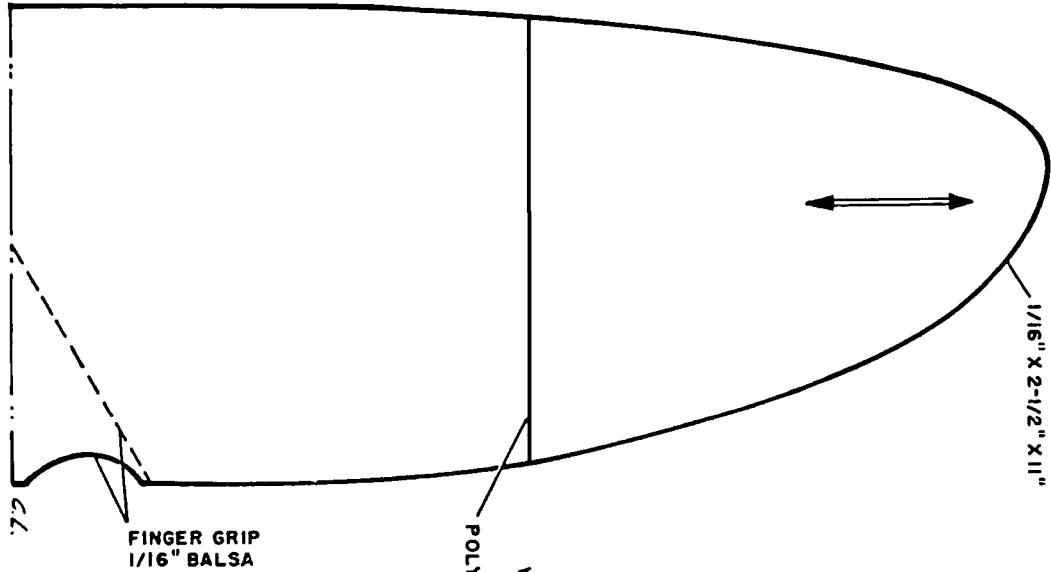

WING OUTLINE

STABILIZER OUTLINE

POLYHEDRAL DETAIL

SCALE: FULL SIZE

FUSELAGE
3/16" X 3/8" X 12"
HARD Balsa

INDICATES WOOD GRAIN DIRECTION.