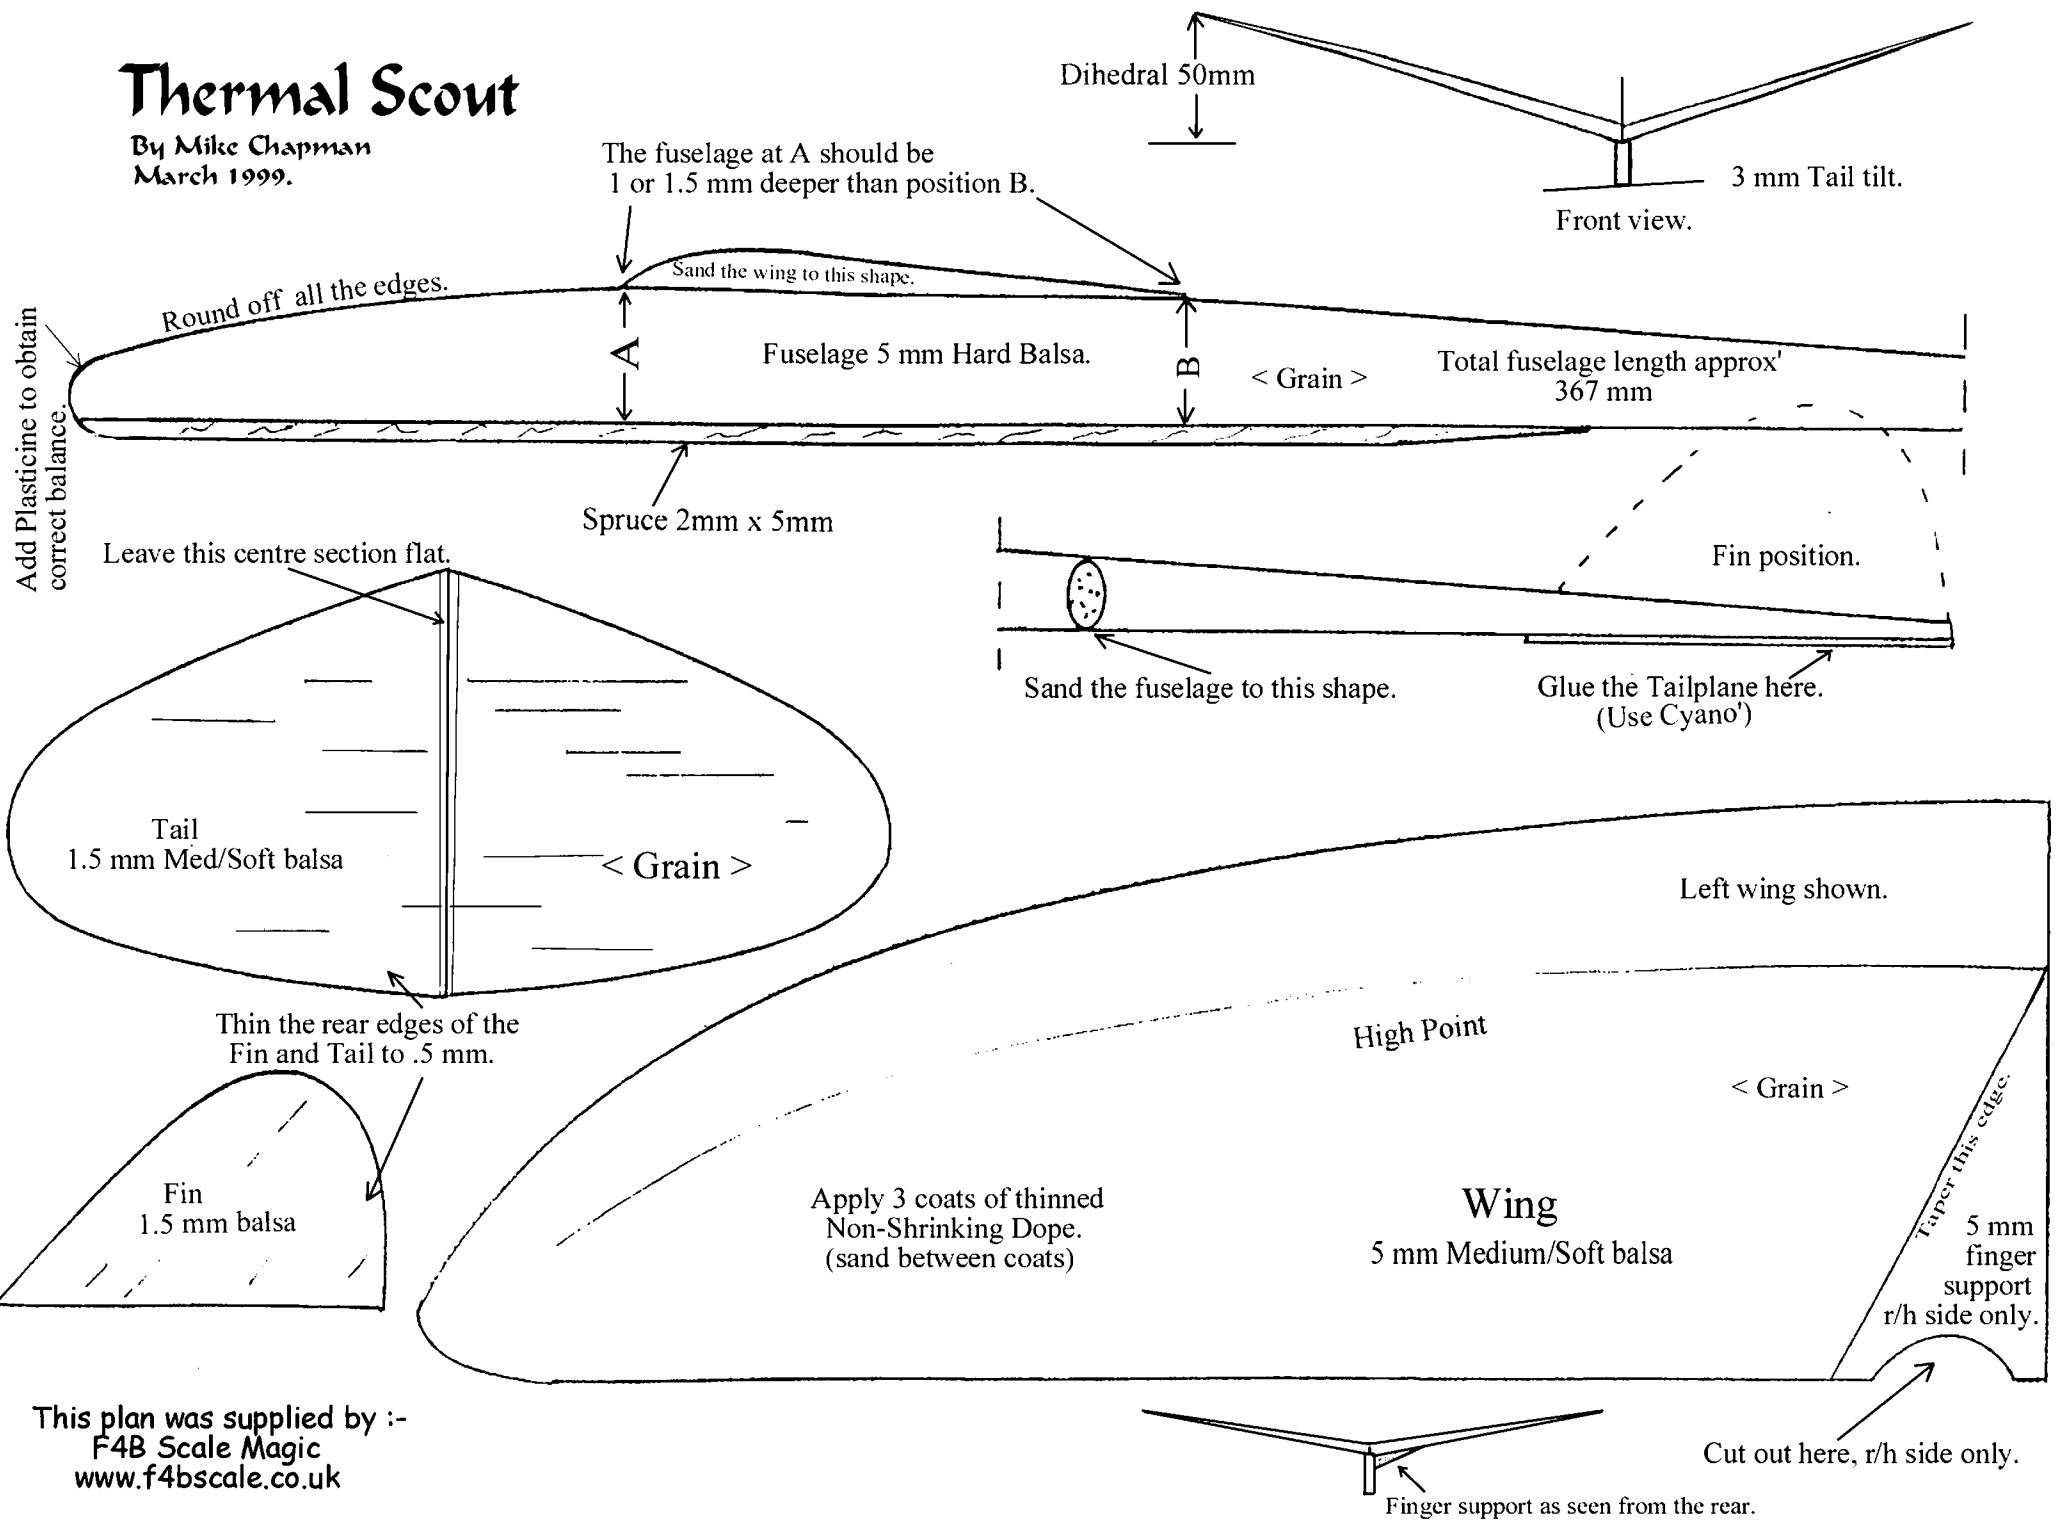

# Thermal Scout

By Mike Chapman  
March 1999.

This plan was supplied by :-  
F4B Scale Magic  
[www.f4bscale.co.uk](http://www.f4bscale.co.uk)