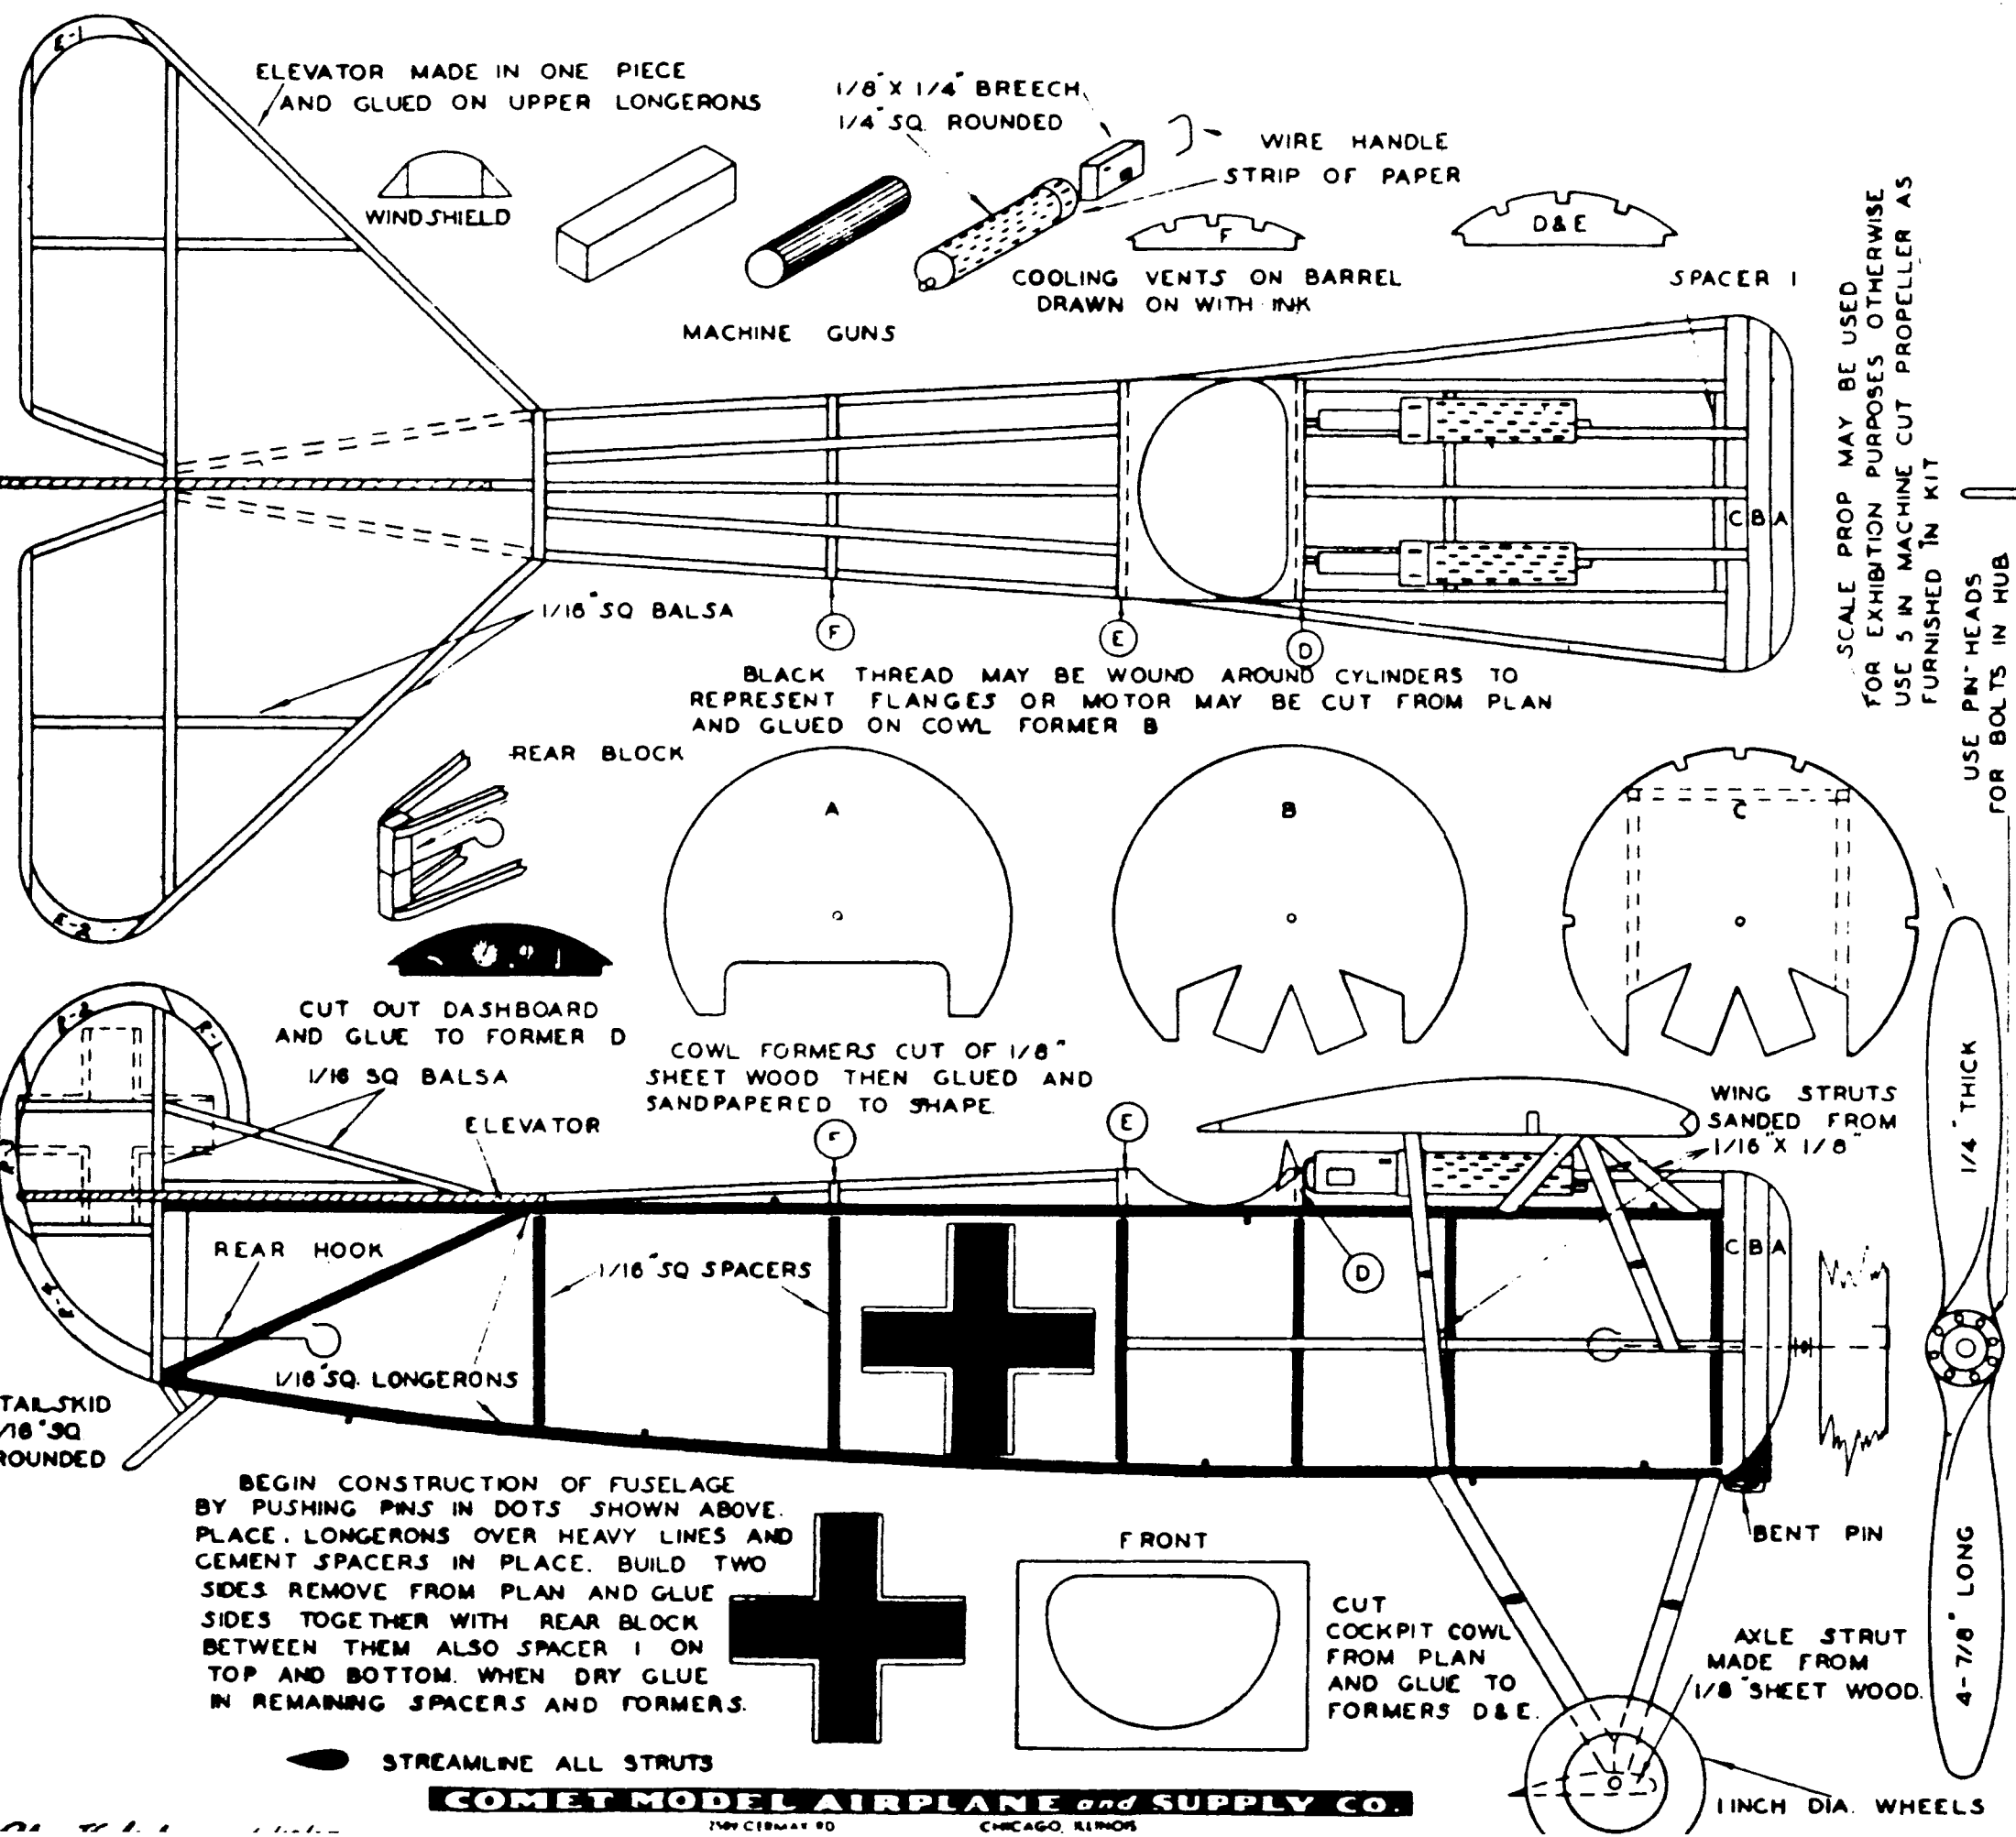

FOKKER D-8

COMET MODEL AIRPLANE and SUPPLY CO.
 CHICAGO, ILLINOIS

FOKKER D-8

PLANE USED BY THE GERMAN IMPERIAL AIR FORCE IN 1918

WING SPAN 15 IN
LENGTH 10-1/2 IN.

COMET

KIT NO 228