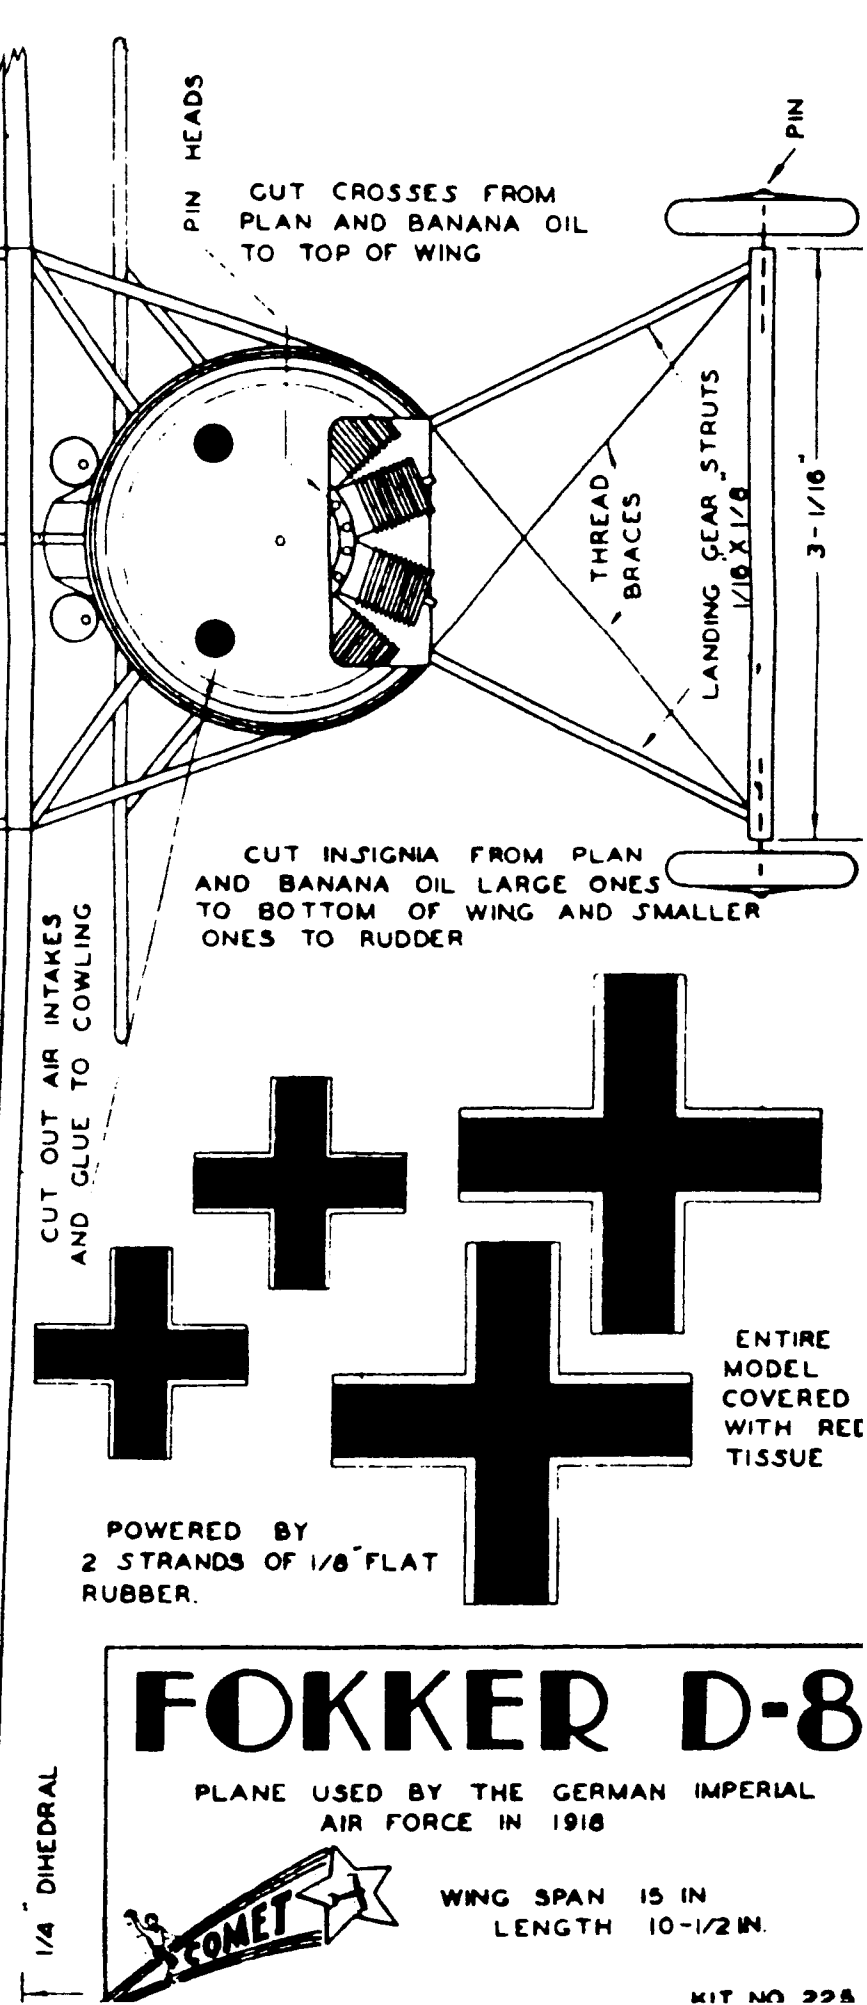

FOKKER D-8

COMET MODEL AIRPLANE and SUPPLY CO.
 CHICAGO, ILLINOIS

FOKKER D-8

PLANE USED BY THE GERMAN IMPERIAL AIR FORCE IN 1918

WING SPAN 15 IN
LENGTH 10-1/2 IN.

COMET

KIT NO 228