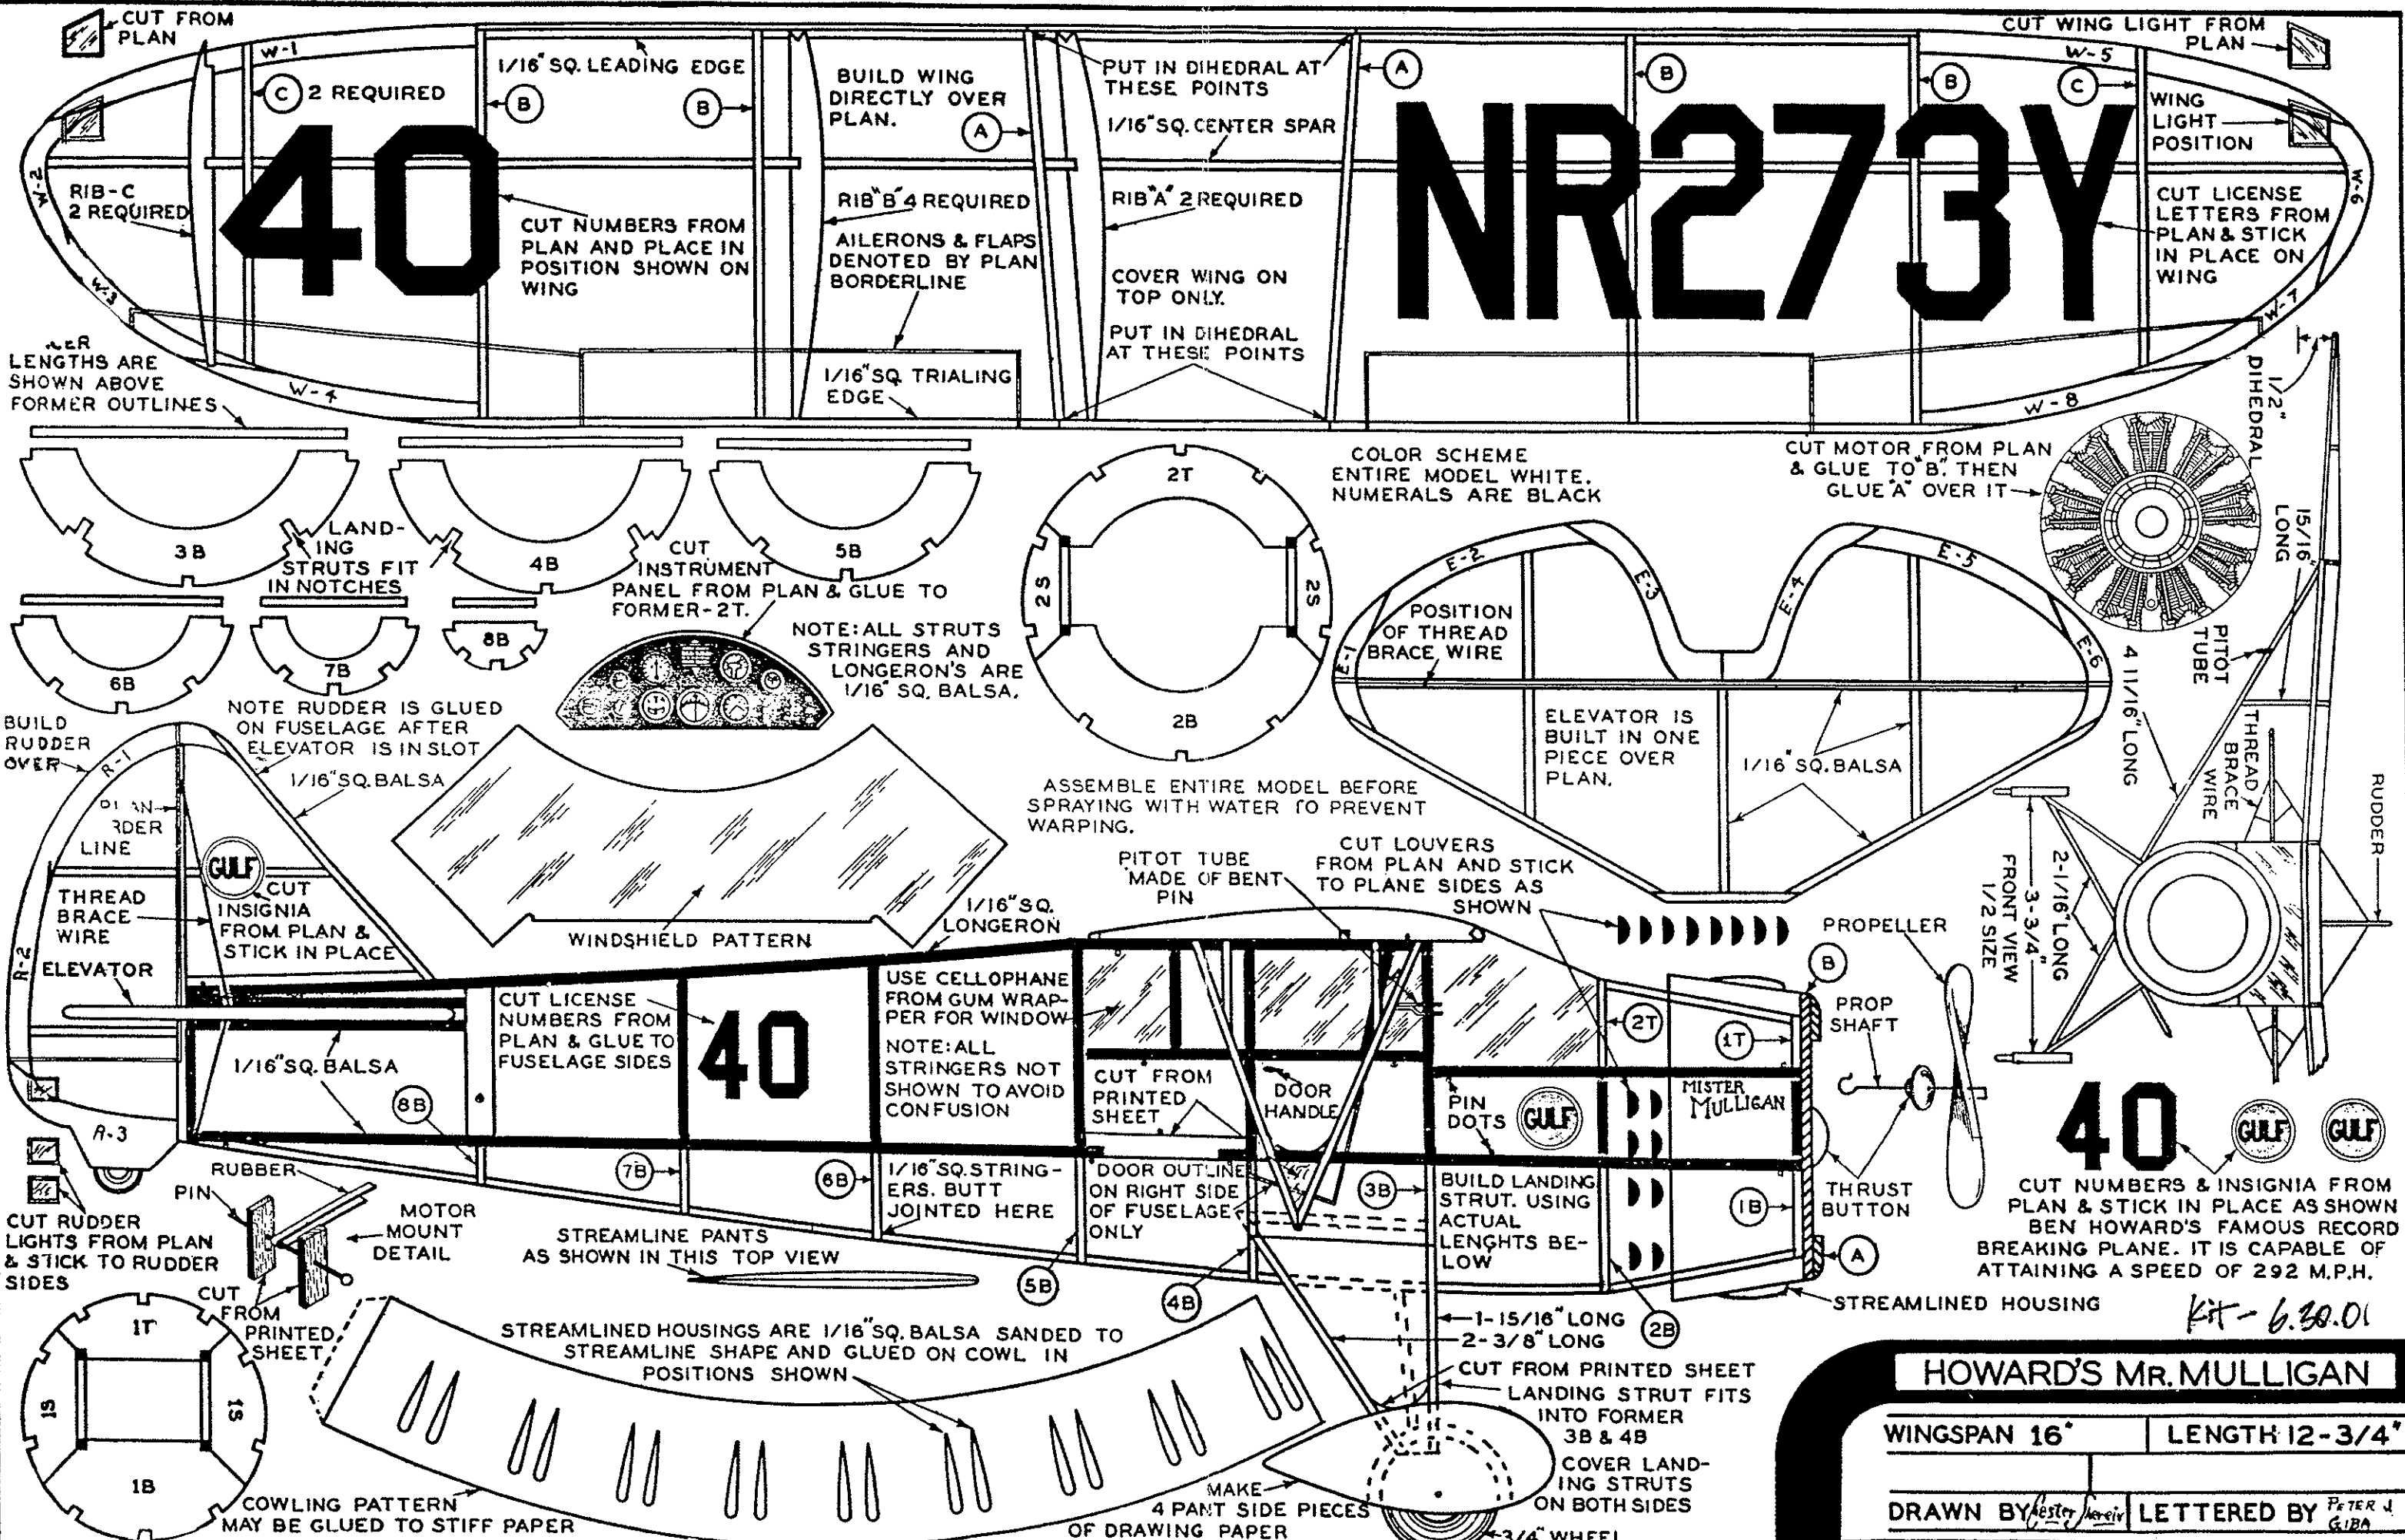

# 40

# NR273Y

**HOWARD'S MR. MULLIGAN**

WINGSPAN 16"      LENGTH 12-3/4"

DRAWN BY *Hester*      LETTERED BY *PETER J. GIBA*

Kit-6.30.01