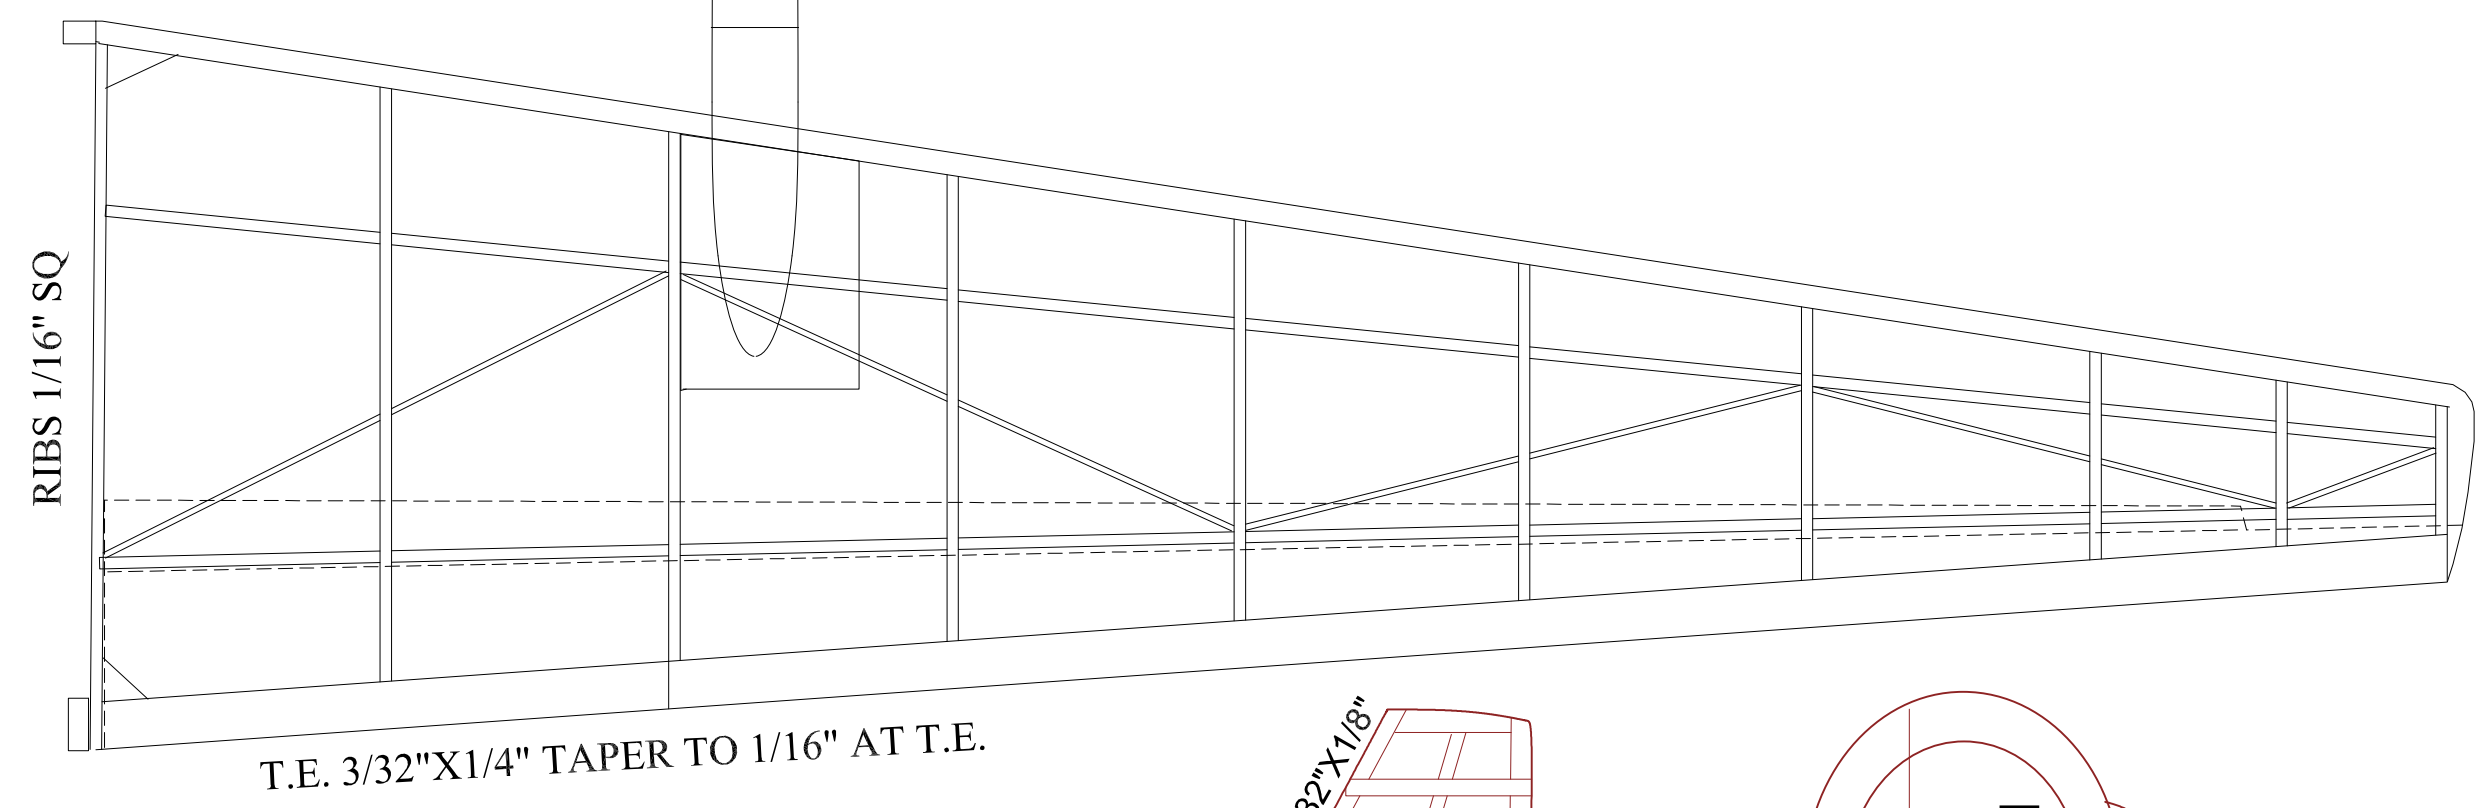

LOCKHEED U2C

36" SPAN RUBBER POWERED
DRAWN BY TOM AKERY 10 FEB 25

FUSELAGE FORMERS FROM 1/16" SHEET

FUSELAGE FORMERS FROM 1/16" SHEET