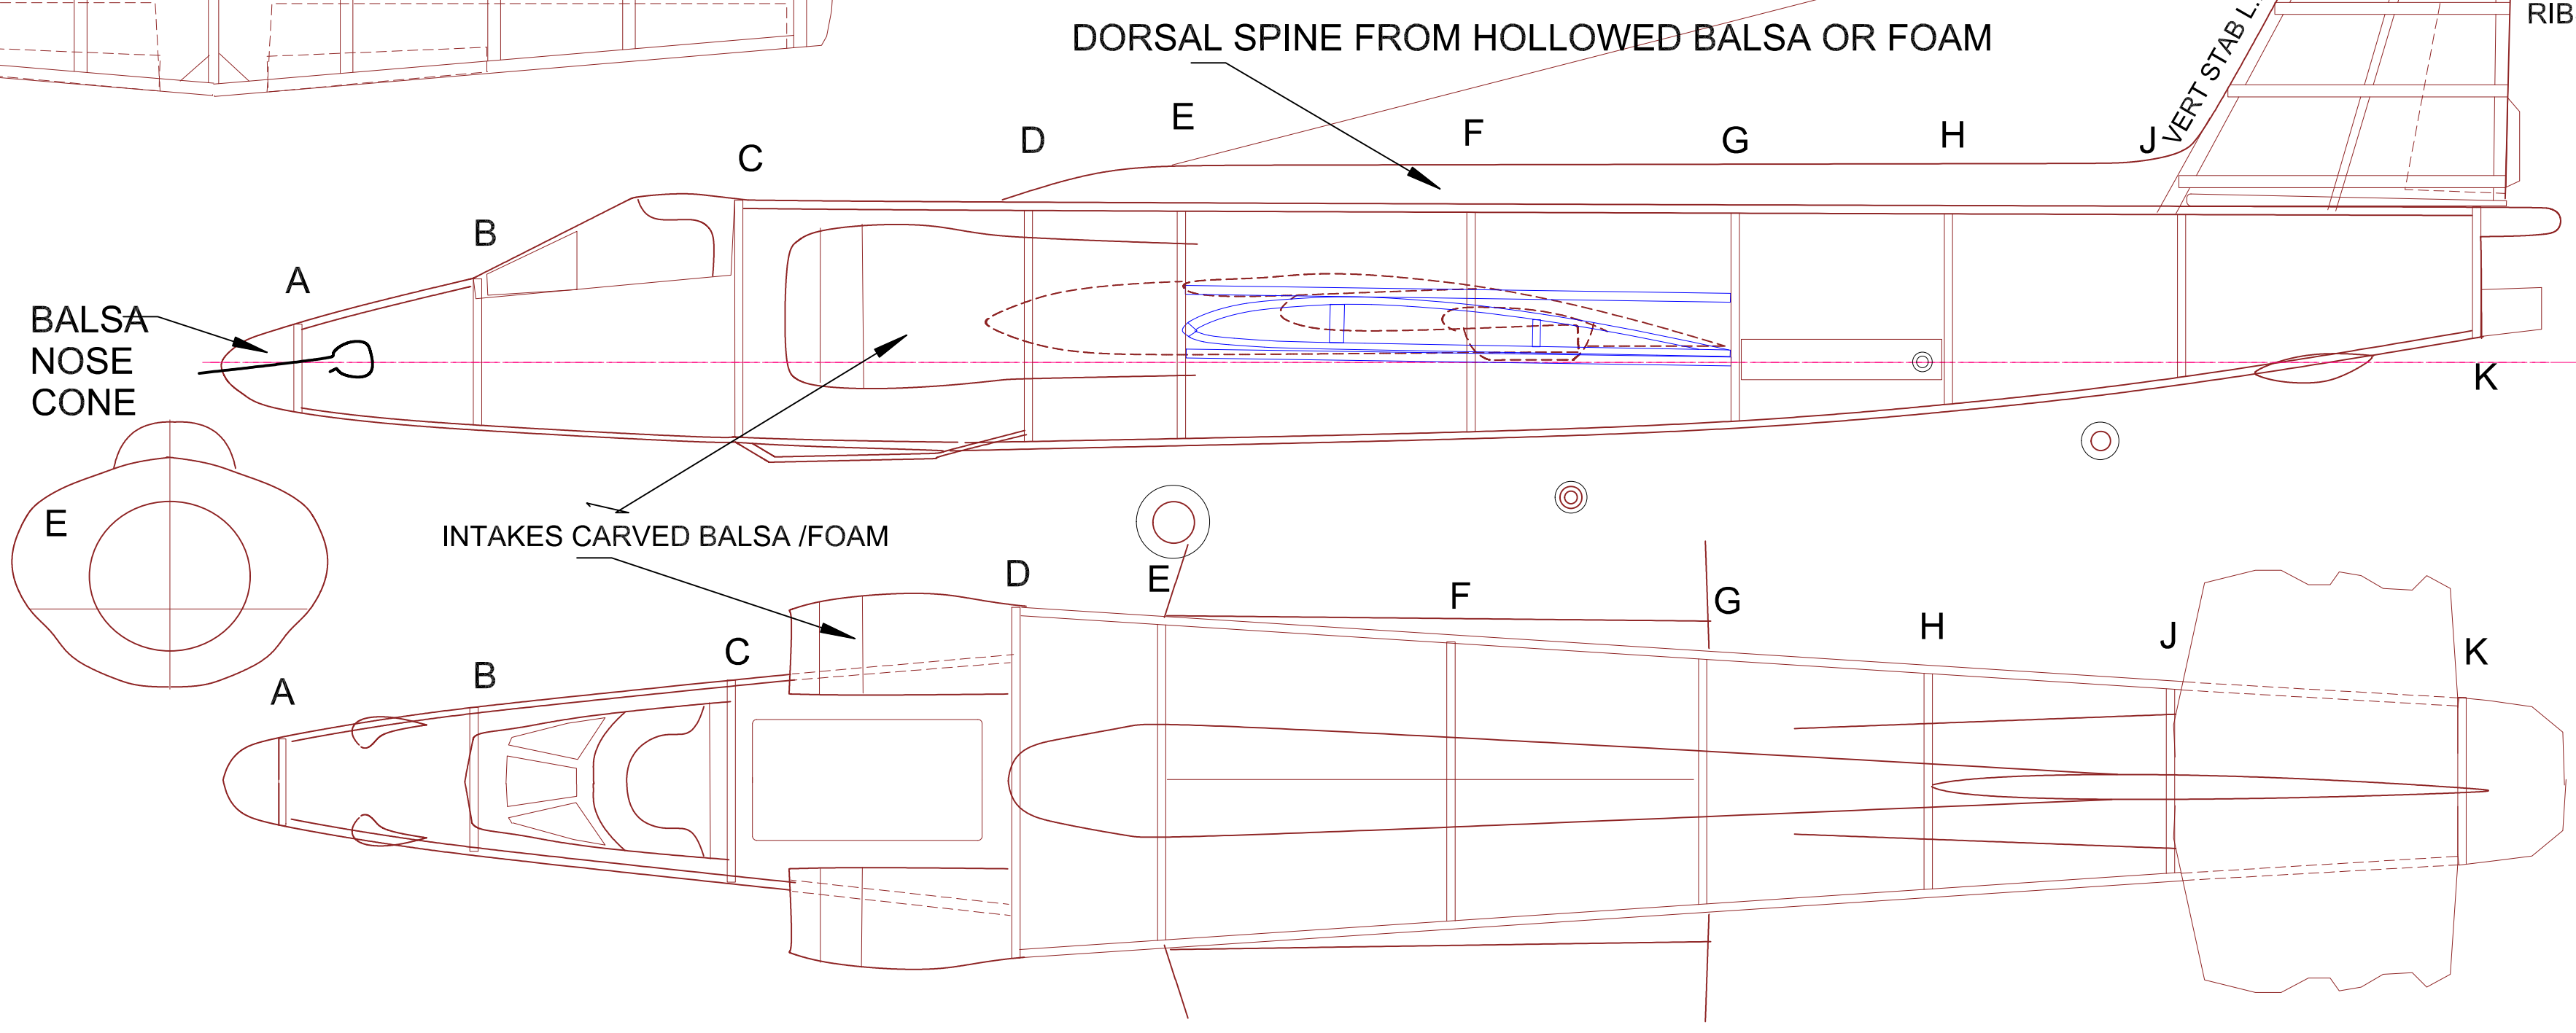

LOCKHEED U2C

36" SPAN RUBBER POWERED
DRAWN BY TOM AKERY 10 FEB 25

FUSELAGE FORMERS FROM 1/16" SHEET

FUSELAGE FORMERS FROM 1/16" SHEET