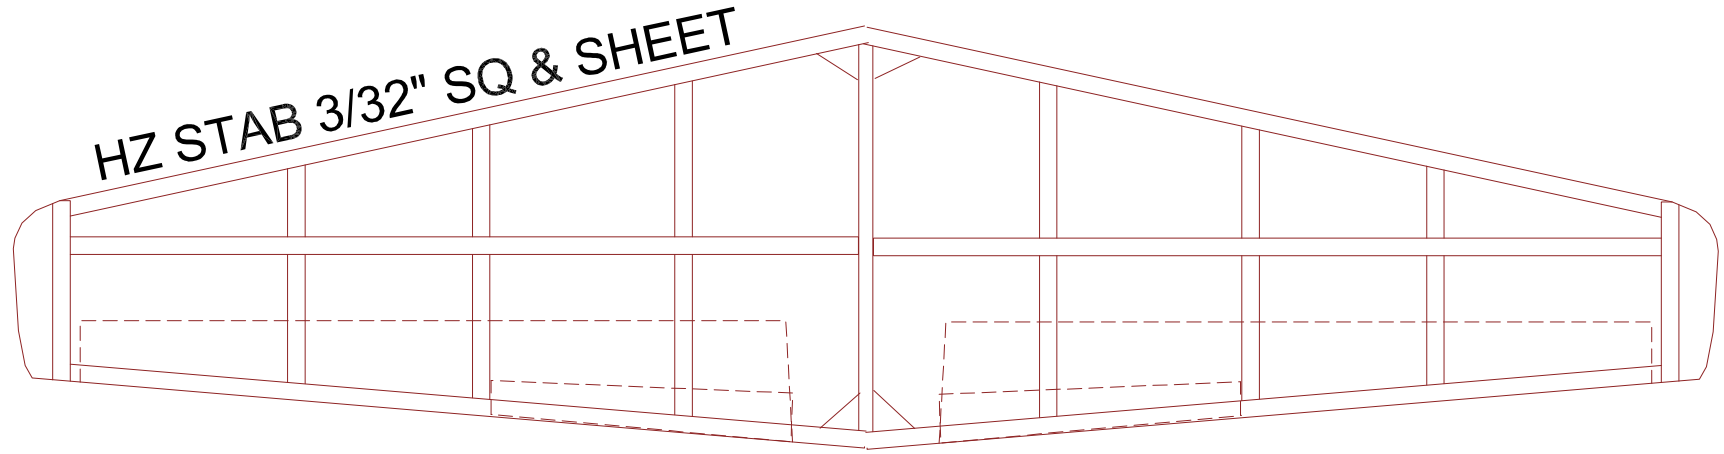

LOCKHEED U2C

36" SPAN RUBBER POWERED
DRAWN BY TOM AKERY 10 FEB 25

FUSELAGE FORMERS FROM 1/16" SHEET

FUSELAGE FORMERS FROM 1/16" SHEET