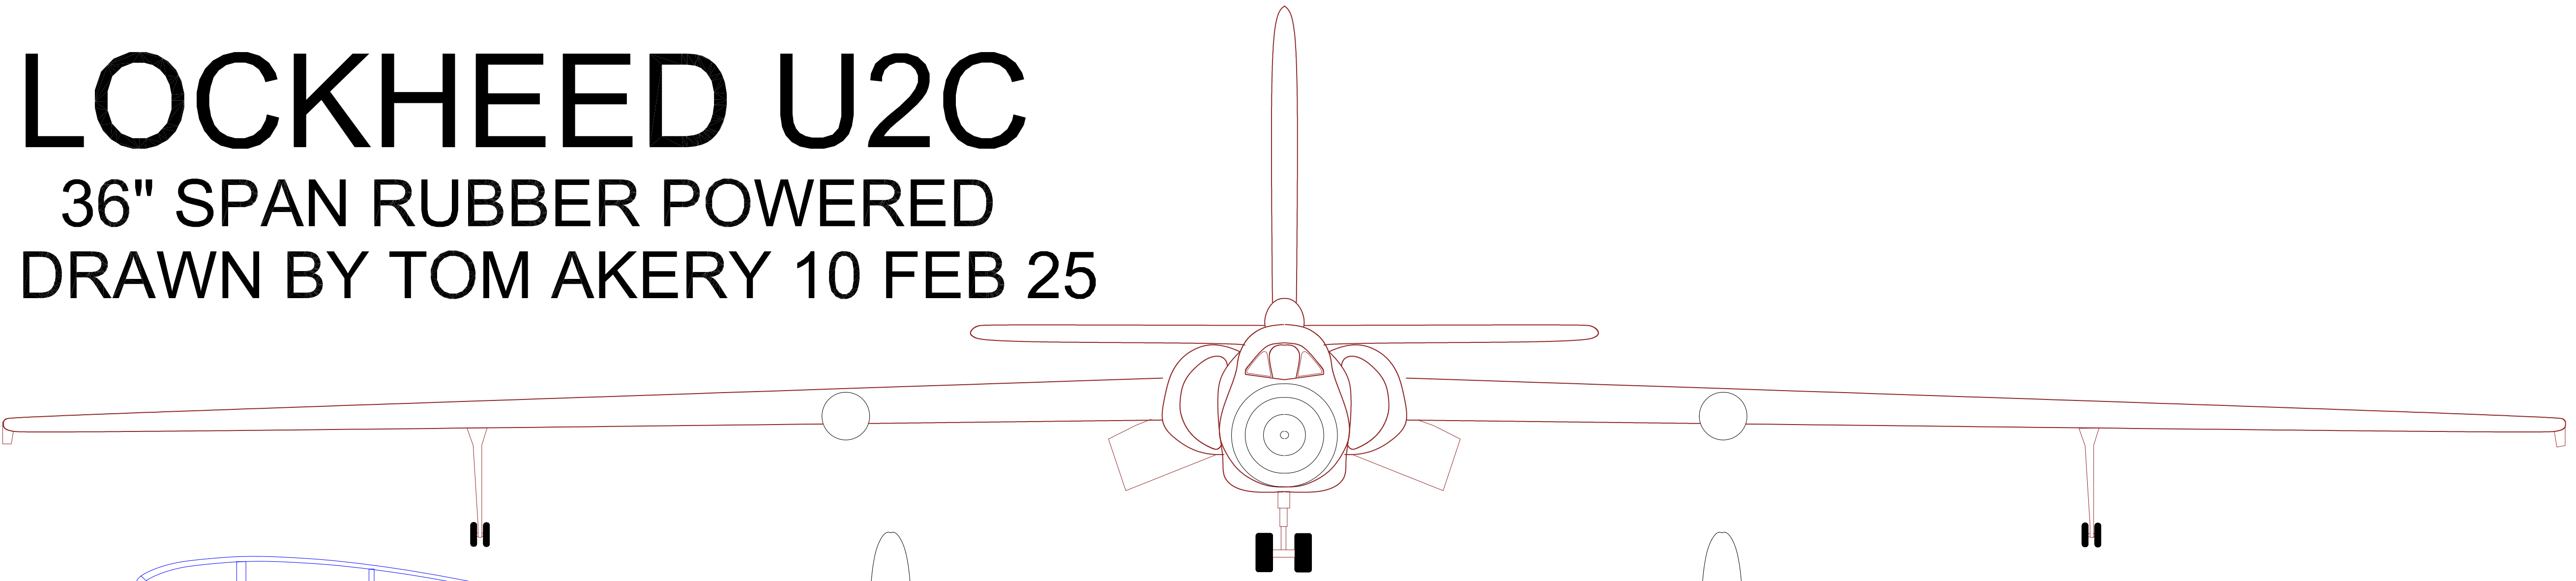

LOCKHEED U2C

36" SPAN RUBBER POWERED
DRAWN BY TOM AKERY 10 FEB 25

FUSELAGE FORMERS FROM 1/16" SHEET

FUSELAGE FORMERS FROM 1/16" SHEET