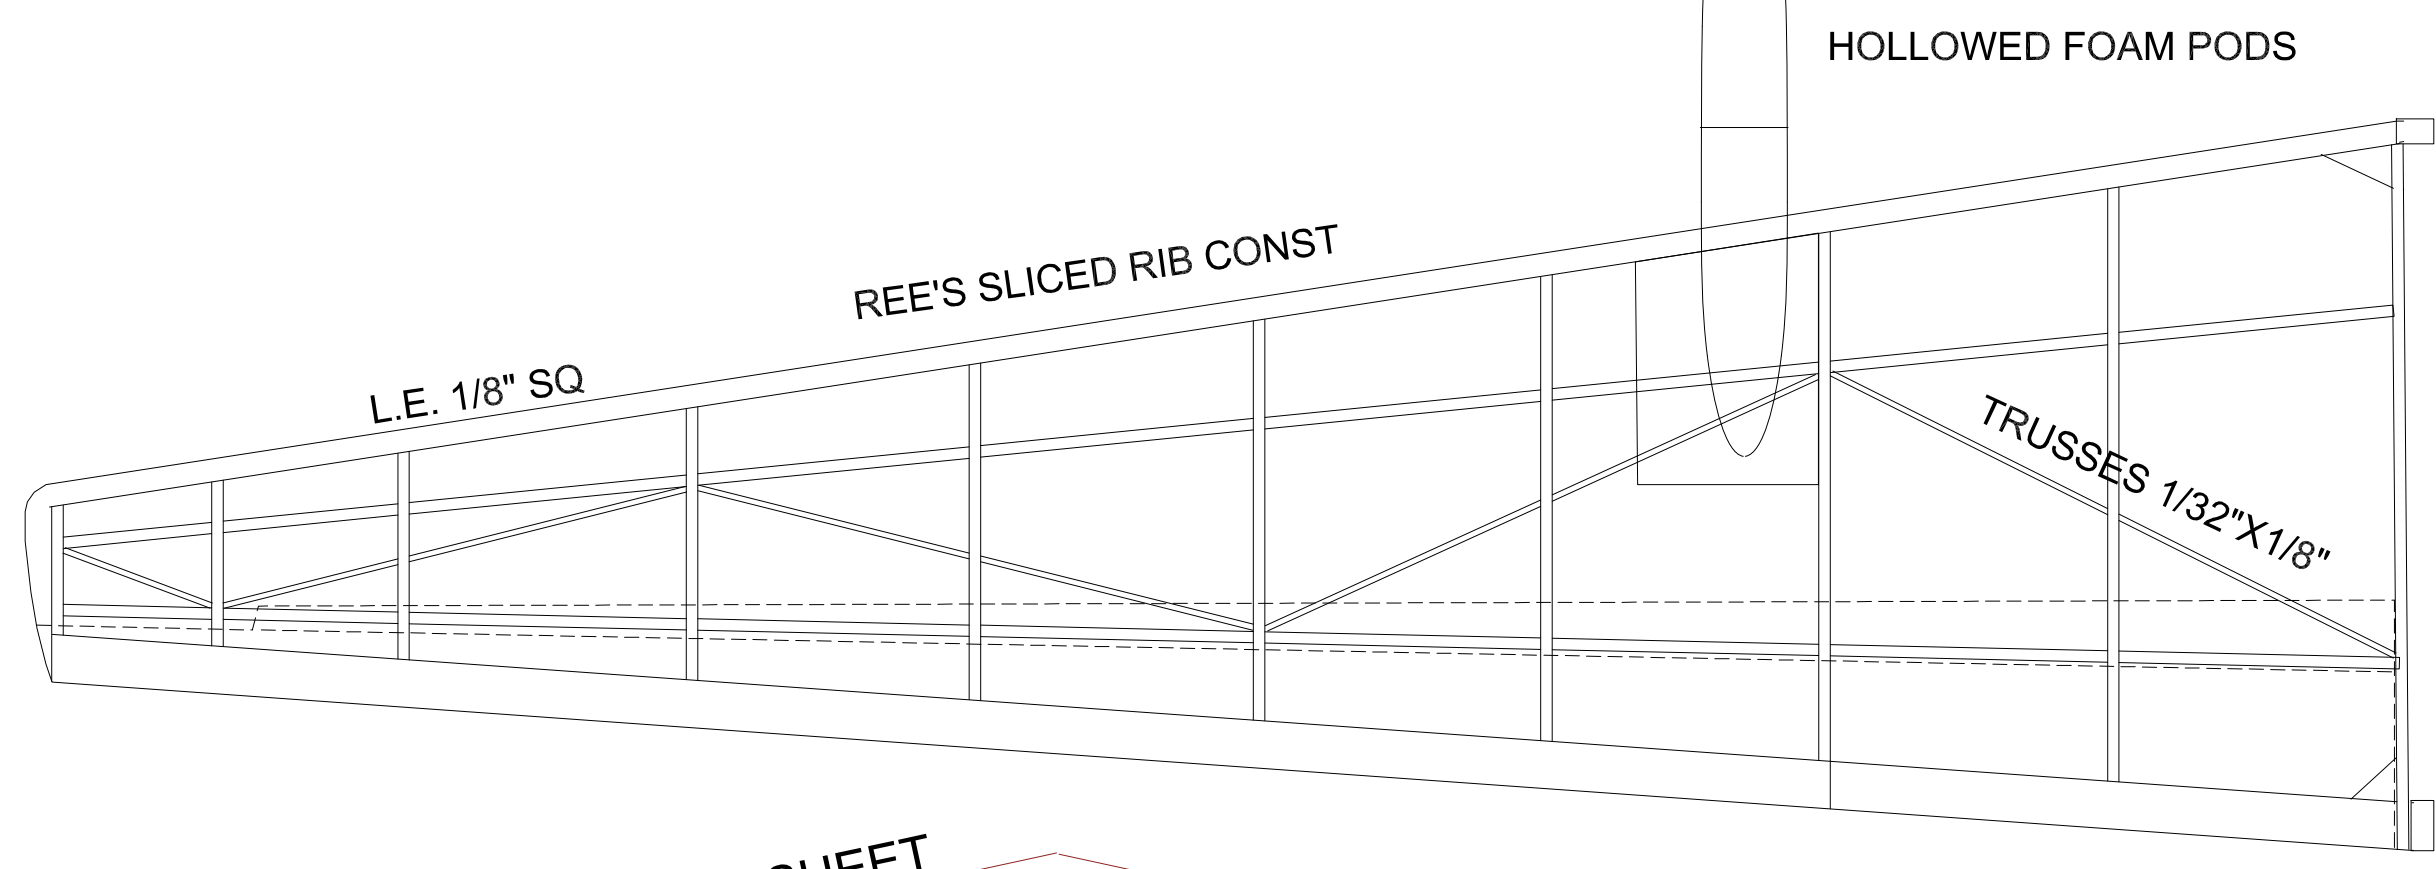

LOCKHEED U2C

36" SPAN RUBBER POWERED
DRAWN BY TOM AKERY 10 FEB 25

FUSELAGE FORMERS FROM 1/16" SHEET

FUSELAGE FORMERS FROM 1/16" SHEET