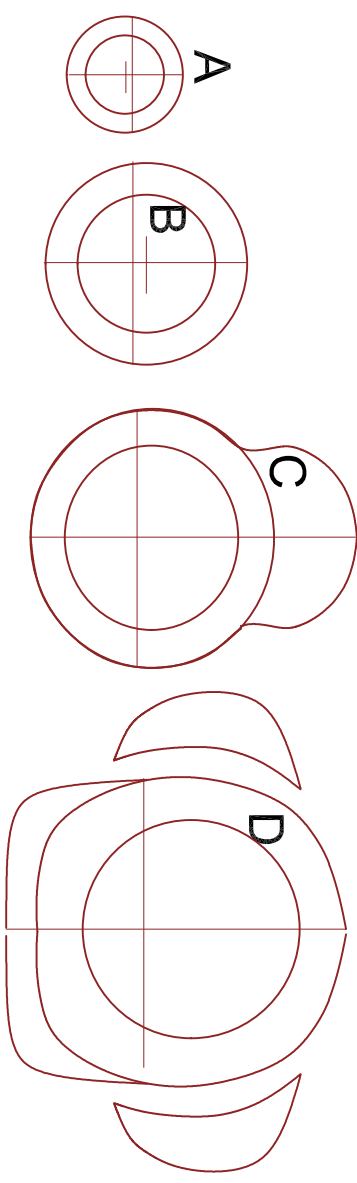

LOCKHEED U2C

36" SPAN RUBBER POWERED
DRAWN BY TOM AKERY 10 FEB 25

FUSELAGE FORMERS FROM 1/16" SHEET

FUSELAGE FORMERS FROM 1/16" SHEET