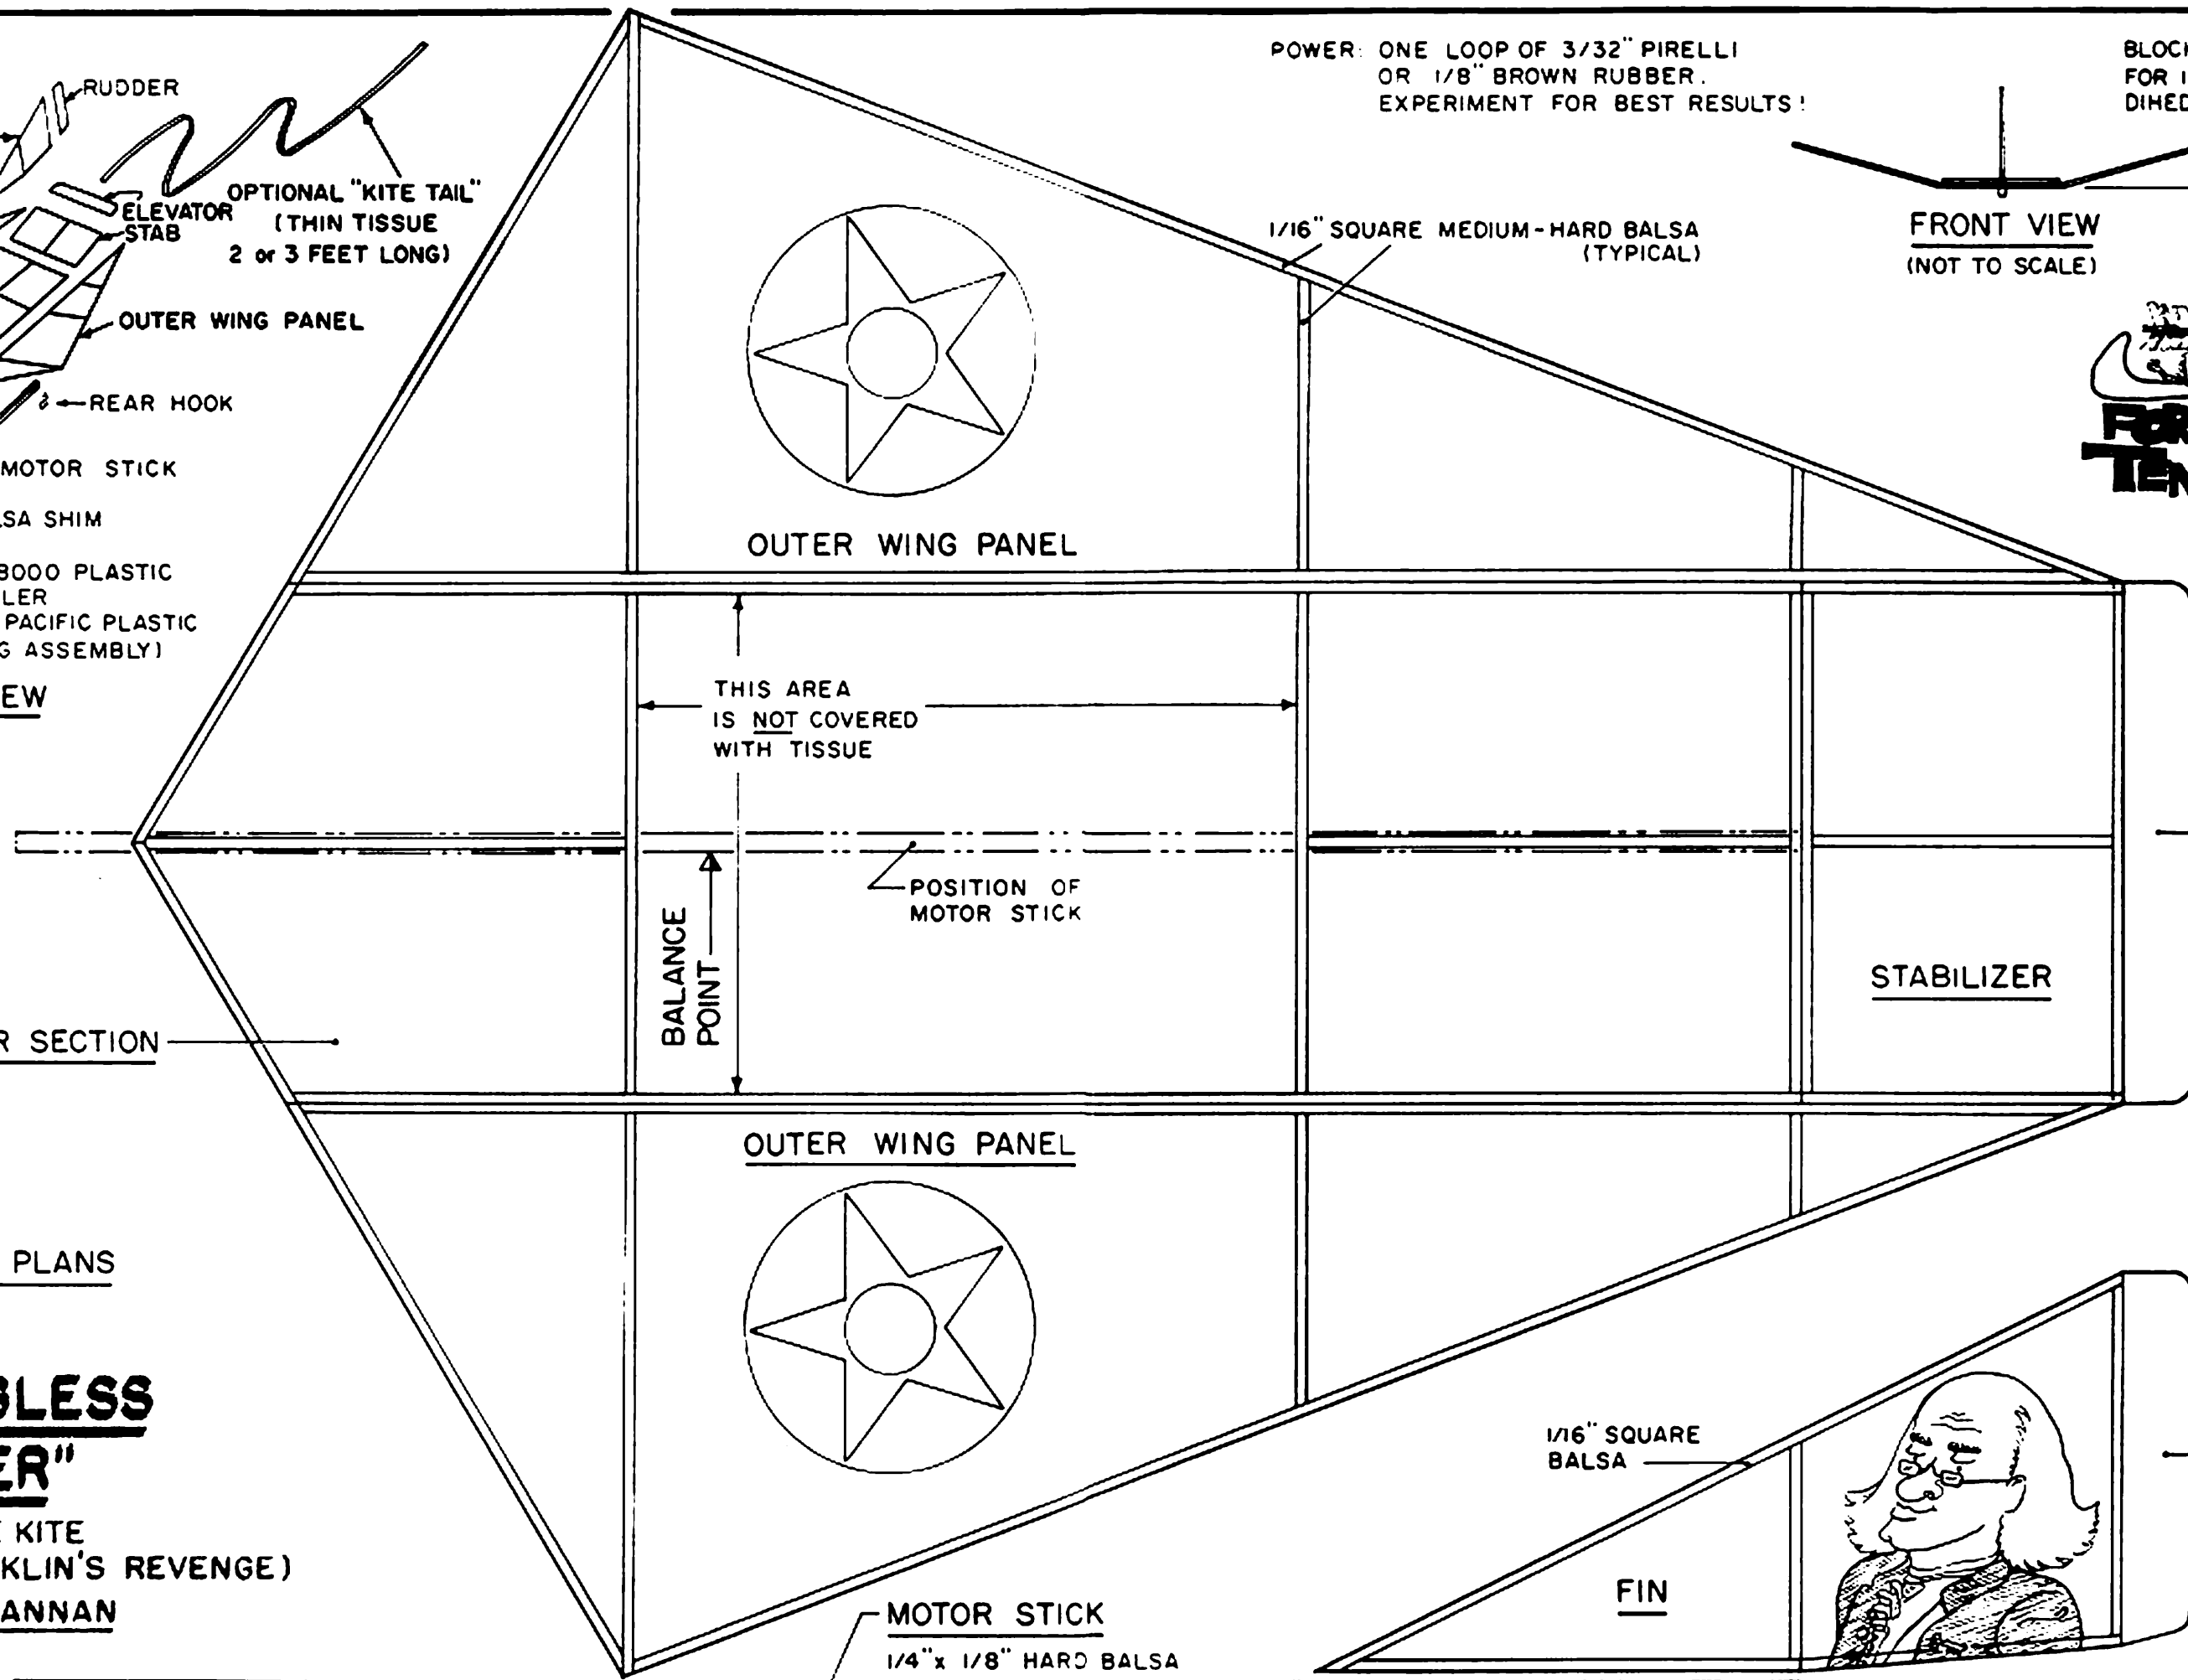

**EXPLODED VIEW**

**WING CENTER SECTION**

**FULL SIZE PLANS**

**"STRINGLESS WONDER"**

FREE FLITE KITE  
(BEN FRANKLIN'S REVENGE)  
BY BILL HANNAN

1/8" HARD Balsa SHIM

POWER: ONE LOOP OF 3/32" PIRELLI  
OR 1/8" BROWN RUBBER.  
EXPERIMENT FOR BEST RESULTS!

BLOCK UP WING TIPS  
FOR 1/4 INCHES  
DIHEDRAL EACH SIDE

1/16" SQUARE Balsa

MOTOR STICK  
1/4" x 1/8" HARD Balsa

MUSIC WIRE HOOK  
WITH THREAD BINDING