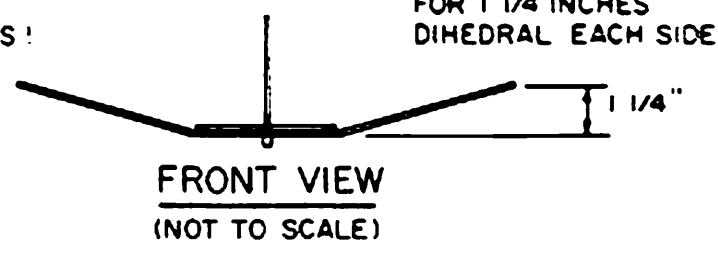

**EXPLODED VIEW**

**WING CENTER SECTION**

**FULL SIZE PLANS**

**"STRINGLESS WONDER"**

FREE FLITE KITE  
(BEN FRANKLIN'S REVENGE)  
BY BILL HANNAN

1/8" HARD Balsa SHIM

POWER: ONE LOOP OF 3/32" PIRELLI  
OR 1/8" BROWN RUBBER.  
EXPERIMENT FOR BEST RESULTS!

BLOCK UP WING TIPS  
FOR 1/4 INCHES  
DIHEDRAL EACH SIDE

1/16" SQUARE Balsa

MOTOR STICK  
1/4" x 1/8" HARD Balsa

MUSIC WIRE HOOK  
WITH THREAD BINDING