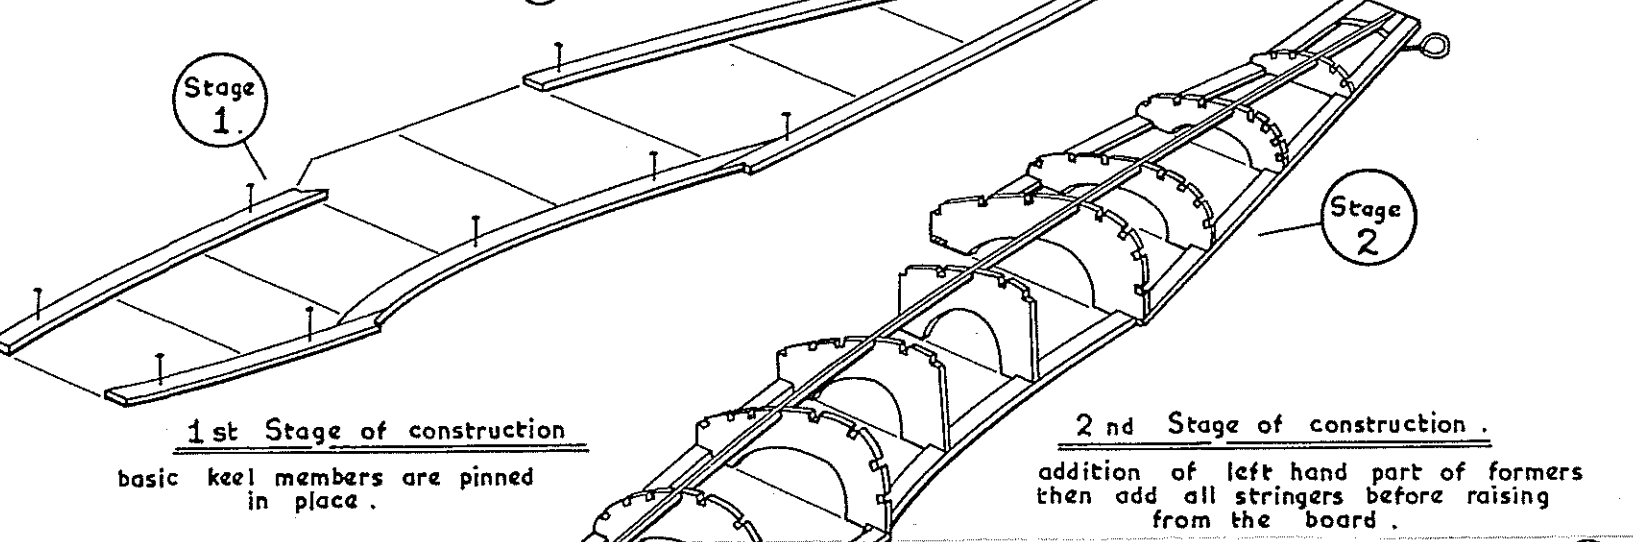

# Me.109 G.

16" SPAN

DESIGNED BY PHIL SMITH.

sketch showing cockpit structure.

laminated three parts "EX" then trim & sand to shape given - make 2.

WORLD COPYRIGHT RESERVED.