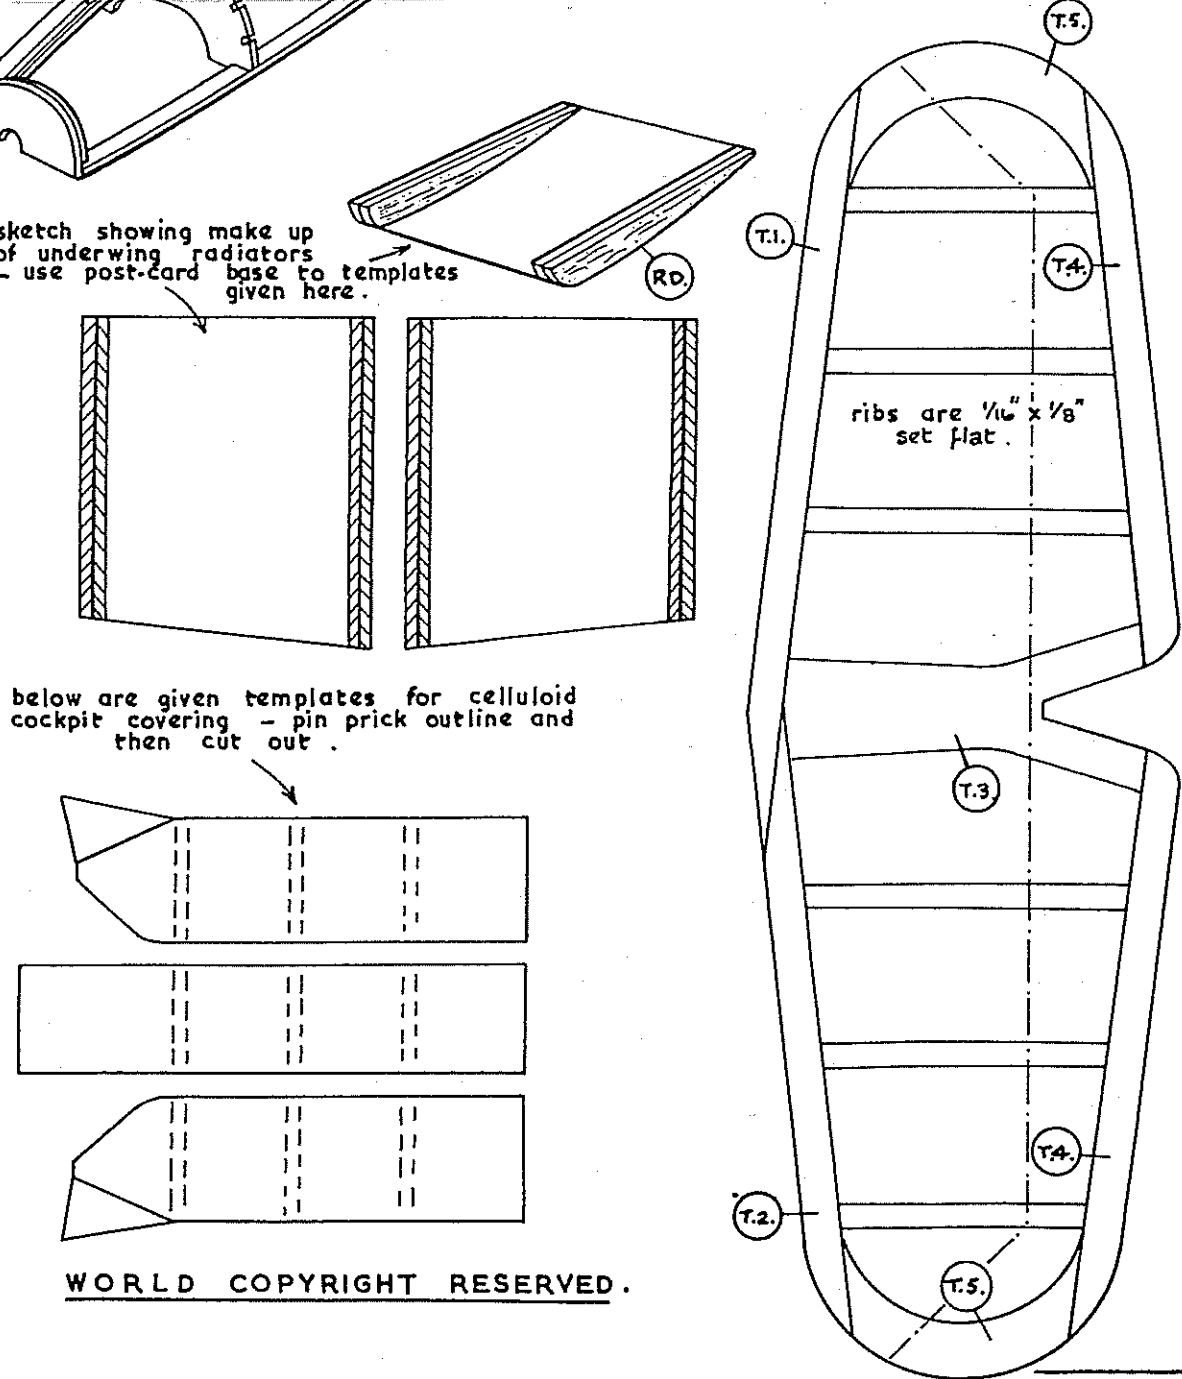

# VERON

GERMAN 1938/45 FIGHTER

# Me.109 G.

16" SPAN

DESIGNED BY PHIL SMITH.

sketch showing cockpit structure.

laminated three parts "EX" then trim & sand to shape given - make 2.

WORLD COPYRIGHT RESERVED.