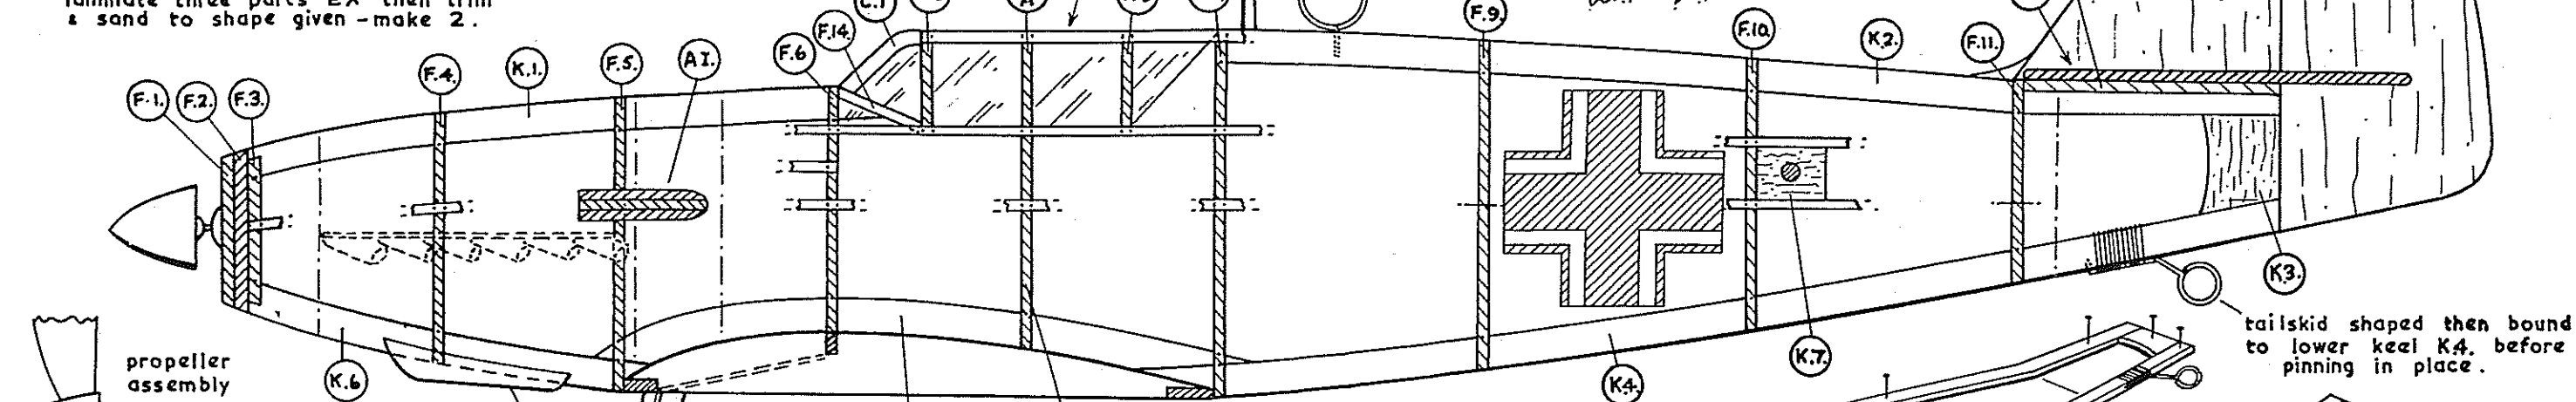

# Me.109 G.

16" SPAN

DESIGNED BY PHIL SMITH.

sketch showing cockpit structure.

laminated three parts "EX" then trim & sand to shape given - make 2.

WORLD COPYRIGHT RESERVED.