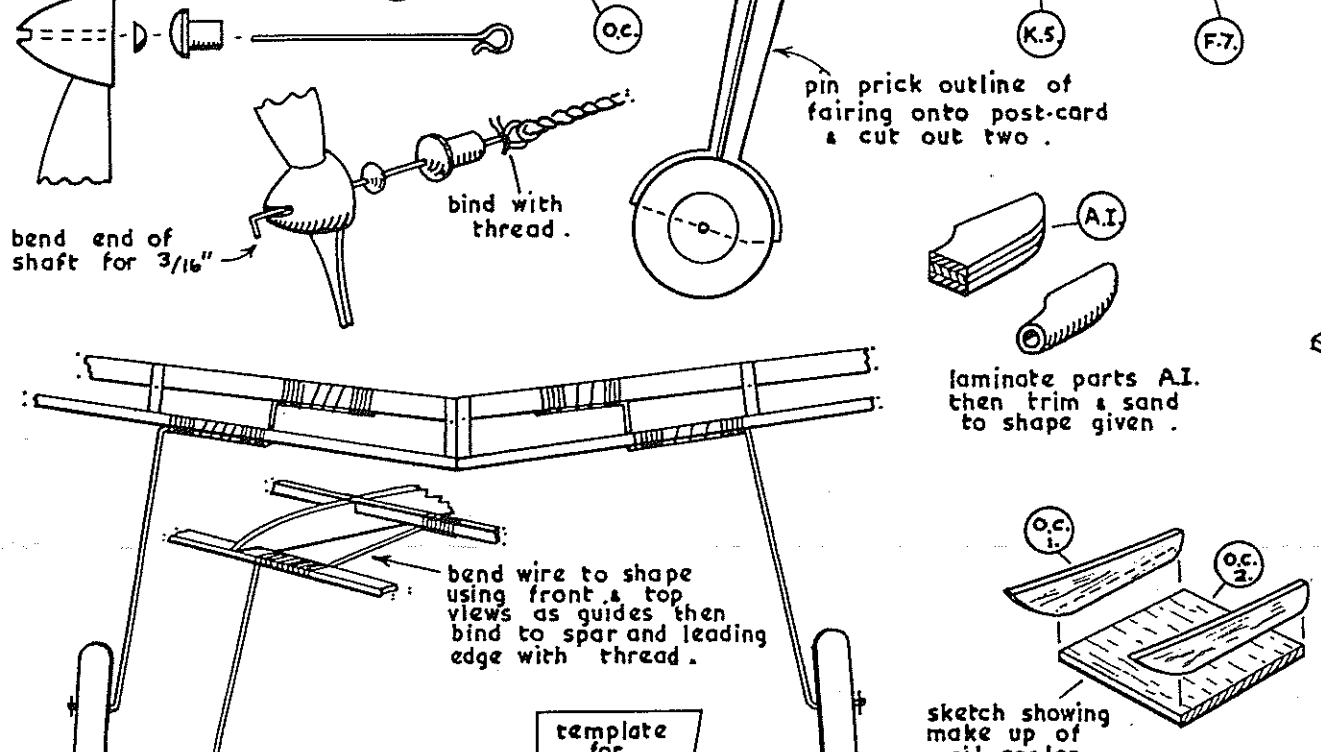

# Me.109 G.

16" SPAN

DESIGNED BY PHIL SMITH.

sketch showing cockpit structure.

laminated three parts "EX" then trim & sand to shape given - make 2.

WORLD COPYRIGHT RESERVED.