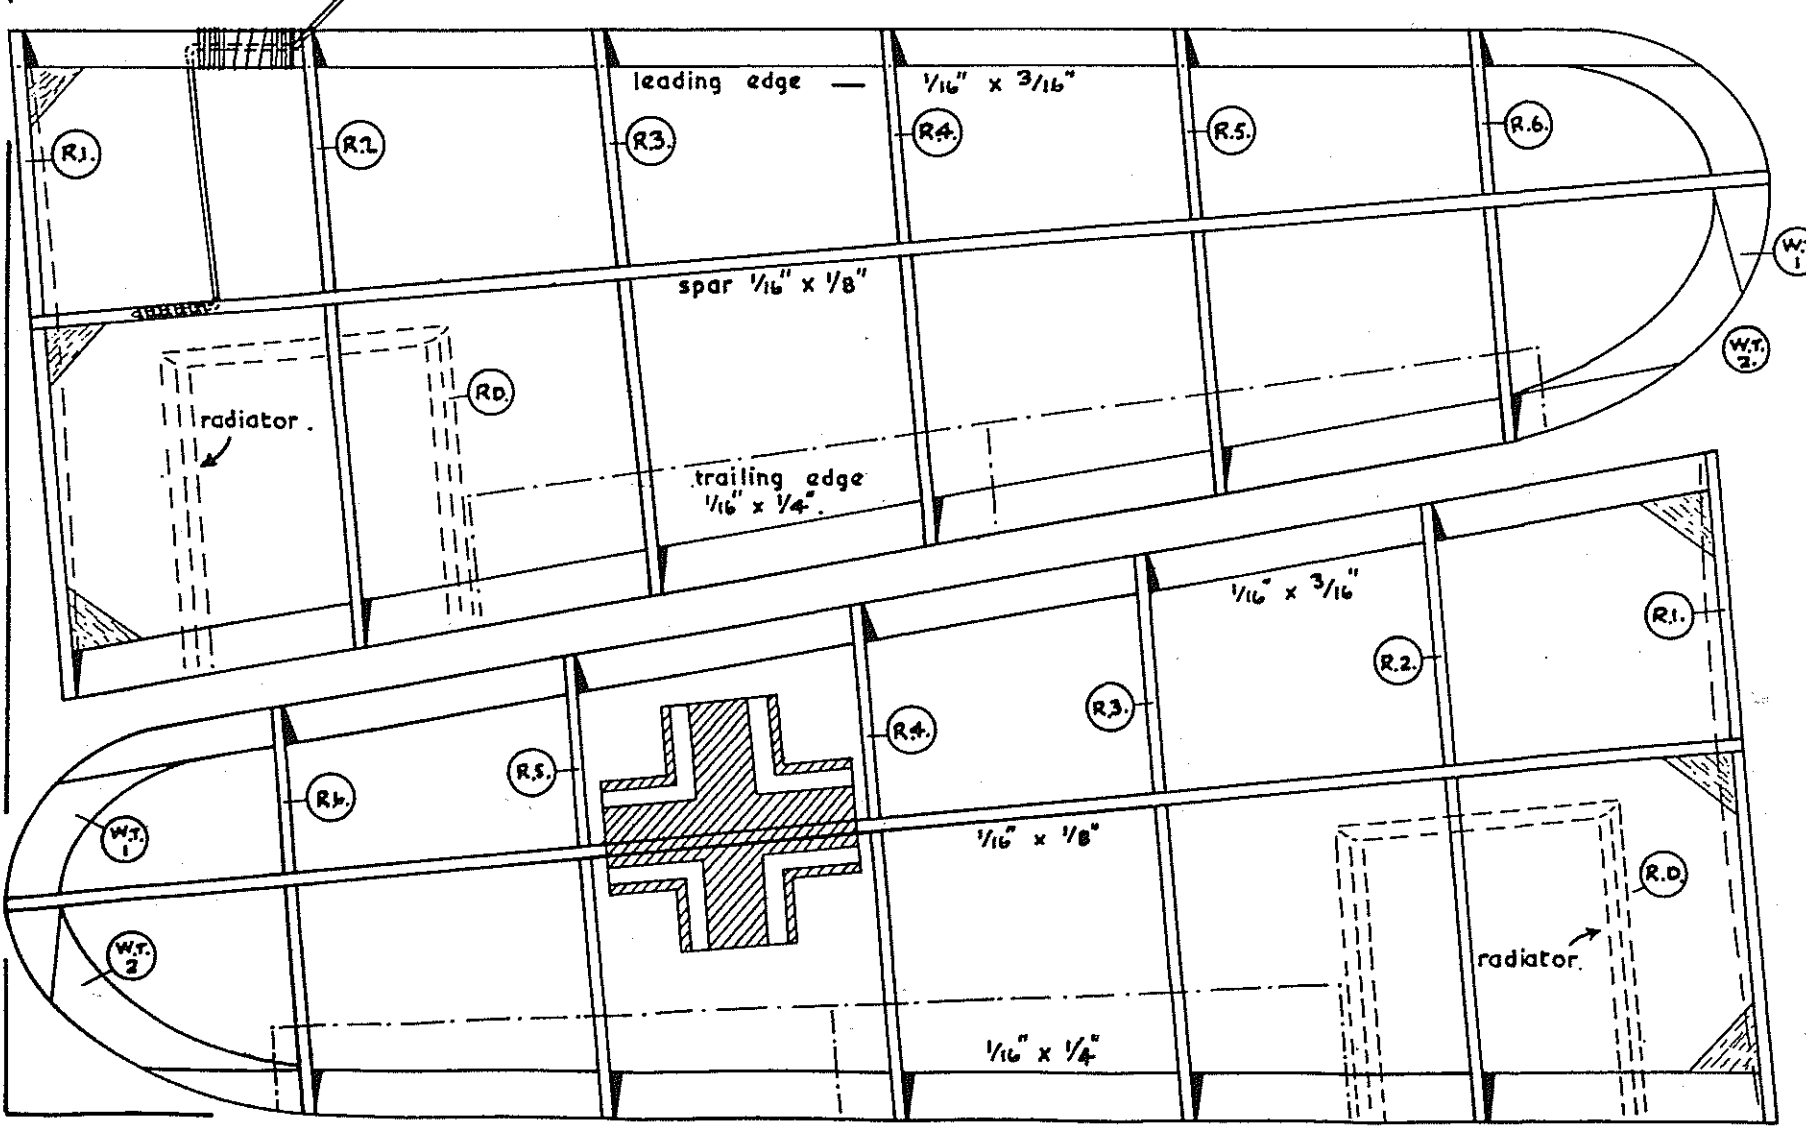

# VERON

GERMAN 1938/45 FIGHTER

# Me.109 G.

16" SPAN

DESIGNED BY PHIL SMITH.

sketch showing cockpit structure.

laminated three parts "EX" then trim & sand to shape given - make 2.

WORLD COPYRIGHT RESERVED.