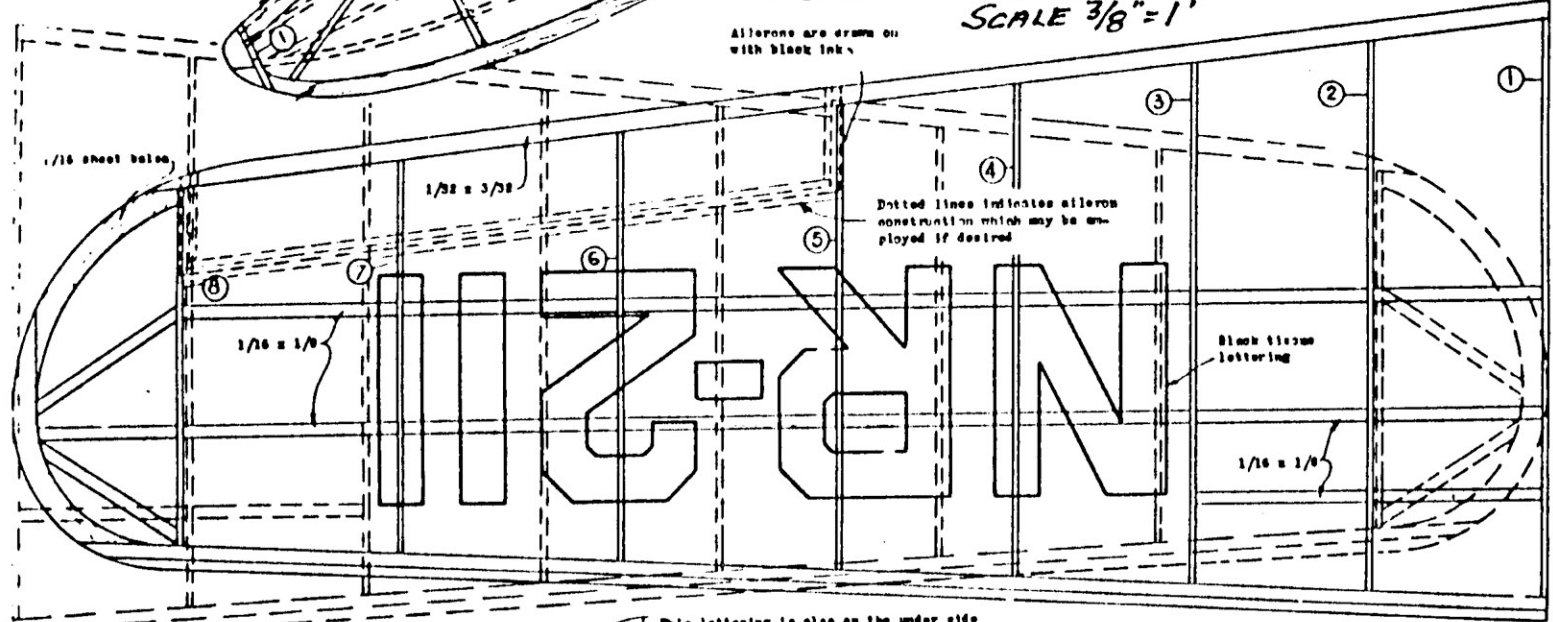

1932 LOCKHEED SIRIUS SEAPLANE

SCALE 3/8" = 1"

All pieces are drawn on with black ink.

Scale propeller may be built of balsa or better still of pine, water it silver.