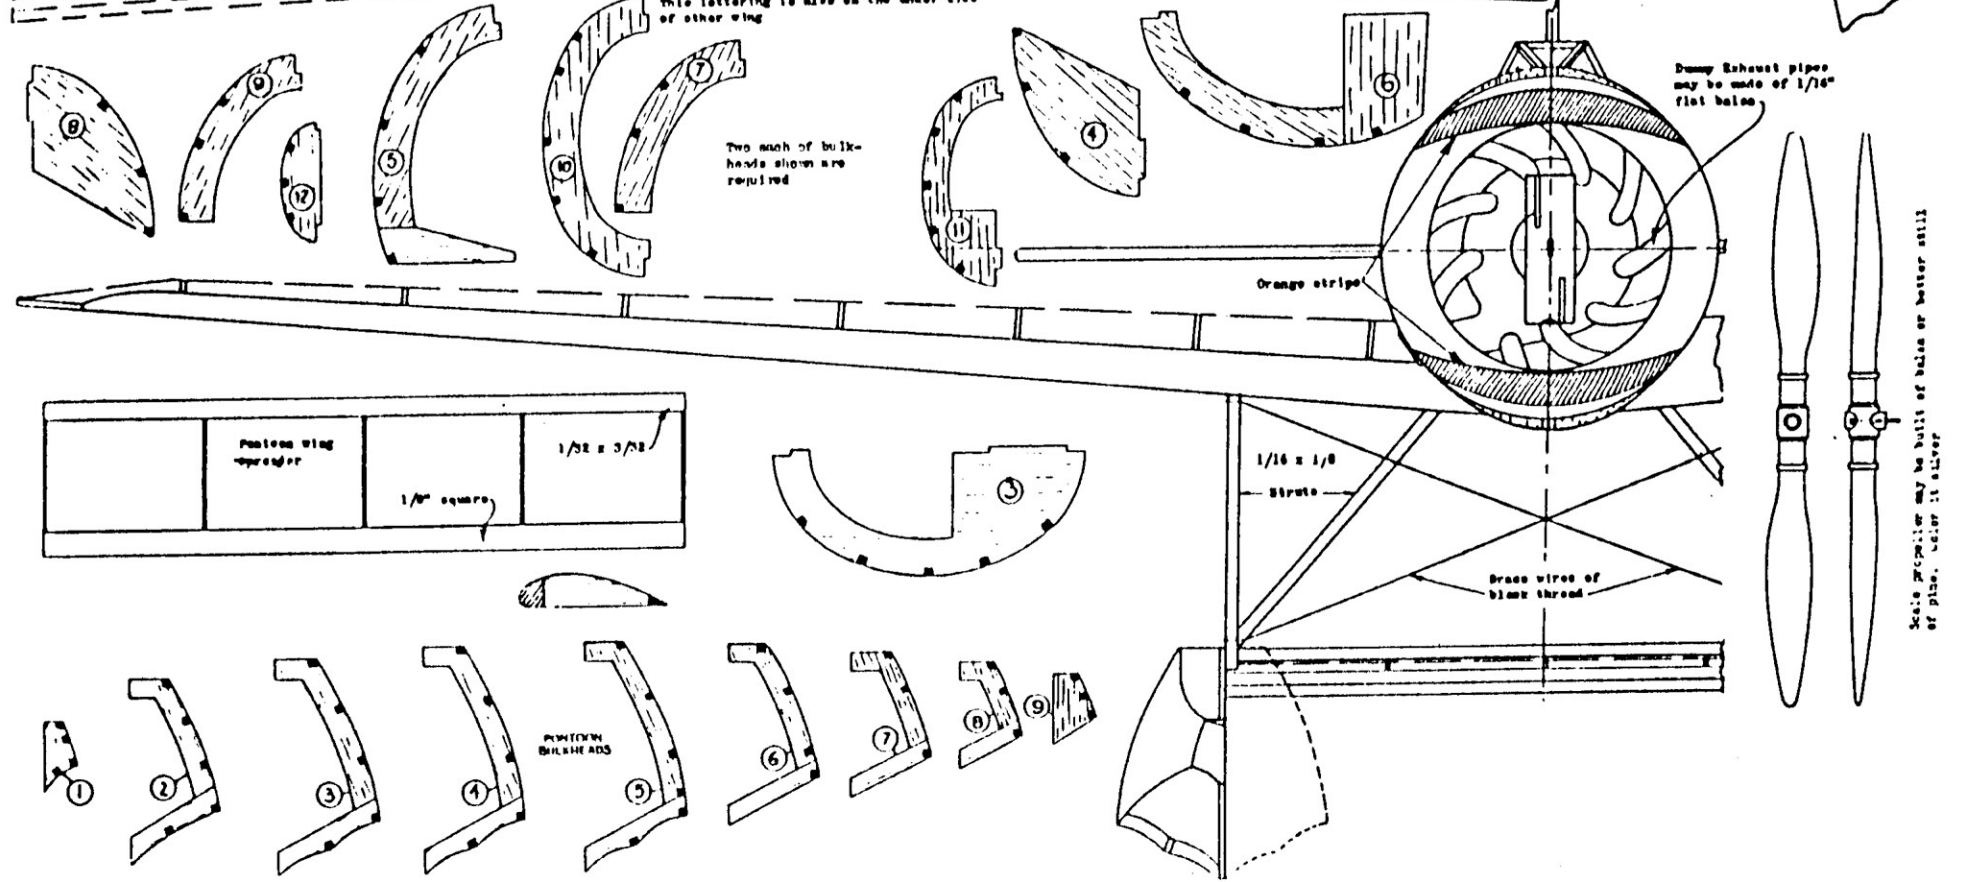

1932 LOCKHEED SIRIUS SEAPLANE

SCALE 3/8" = 1"

All pieces are drawn on with black ink.

Scale propeller may be built of balsa or better still of pine, water it silver.