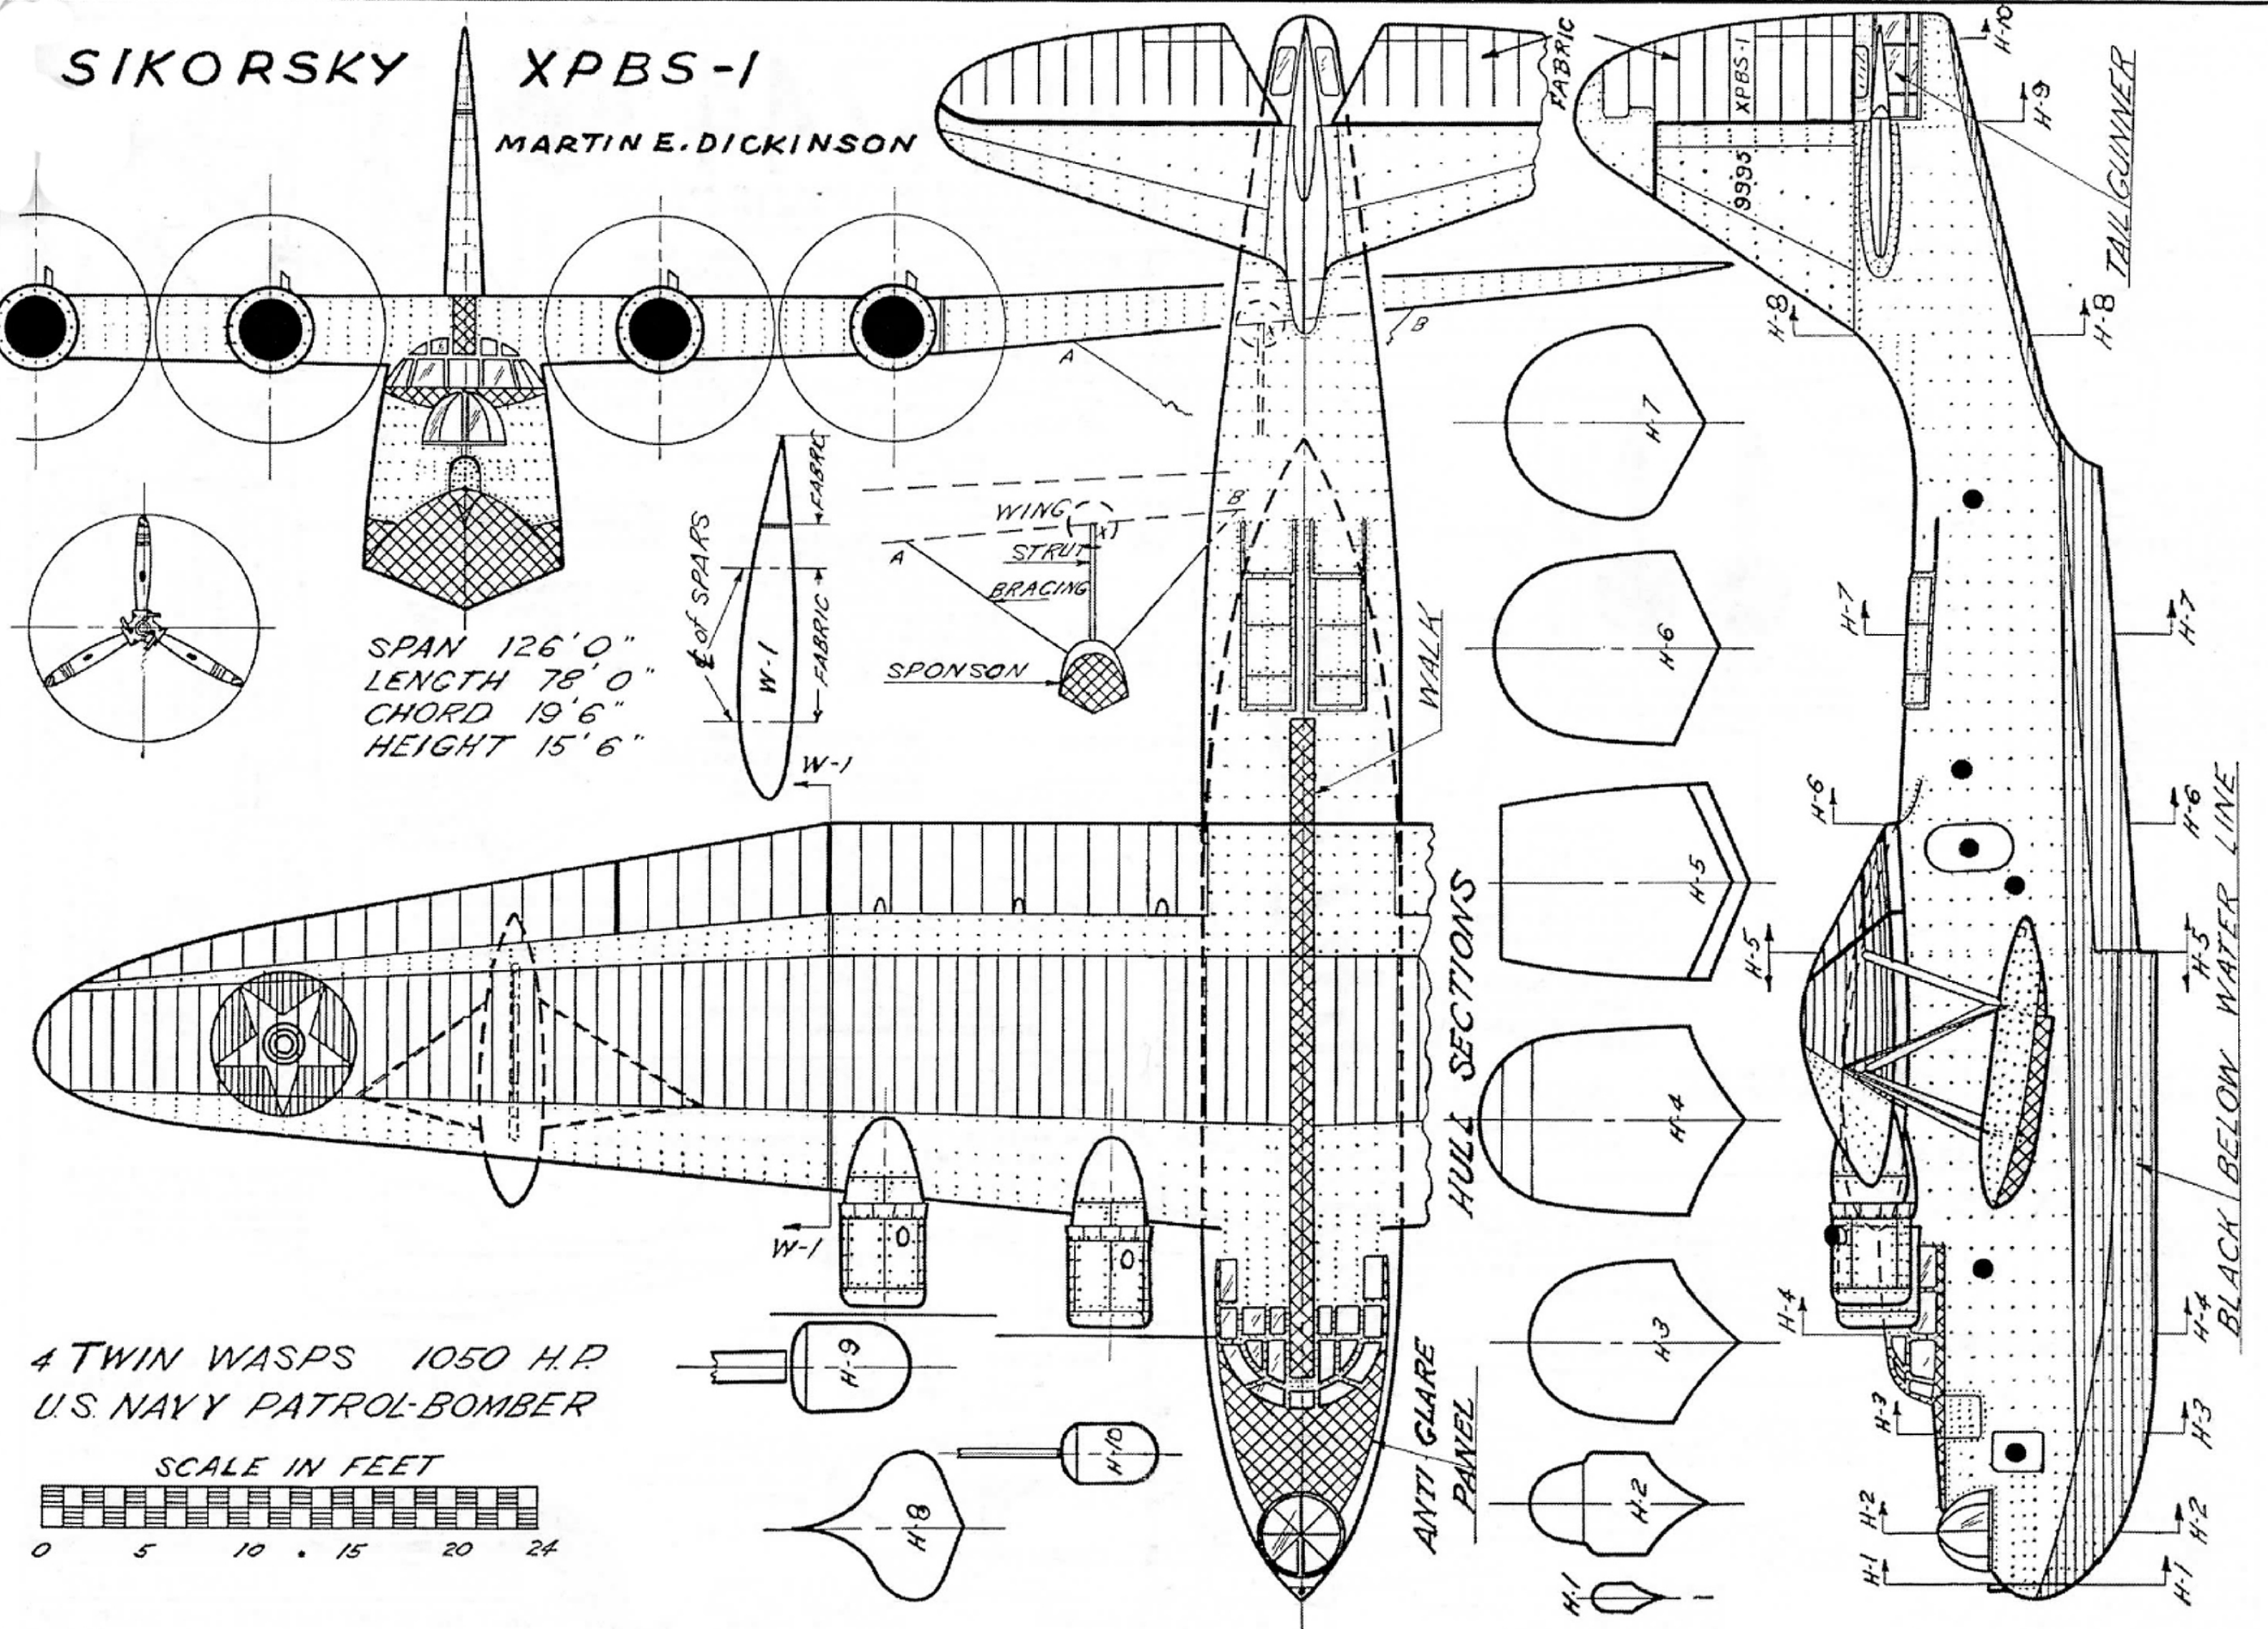

SIKORSKY

XPBS-1

MARTIN E. DICKINSON

SPAN 126'0"
LENGTH 78'0"
CHORD 19'6"
HEIGHT 15'6"

4 TWIN WASPS 1050 H.P.
U.S. NAVY PATROL-BOMBER

SCALE IN FEET

HULL SECTIONS

ANTI GLARE PANEL

BLACK BELOW WATER LINE