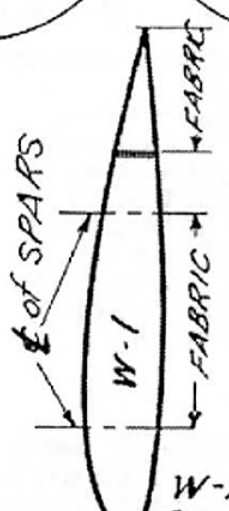

SIKORSKY

XPBS-1

MARTIN E. DICKINSON

SPAN 126'0"
LENGTH 78'0"
CHORD 19'6"
HEIGHT 15'6"

4 TWIN WASPS 1050 H.P.
U.S. NAVY PATROL-BOMBER

SCALE IN FEET

HULL SECTIONS

ANTI GLARE PANEL

BLACK BELOW WATER LINE