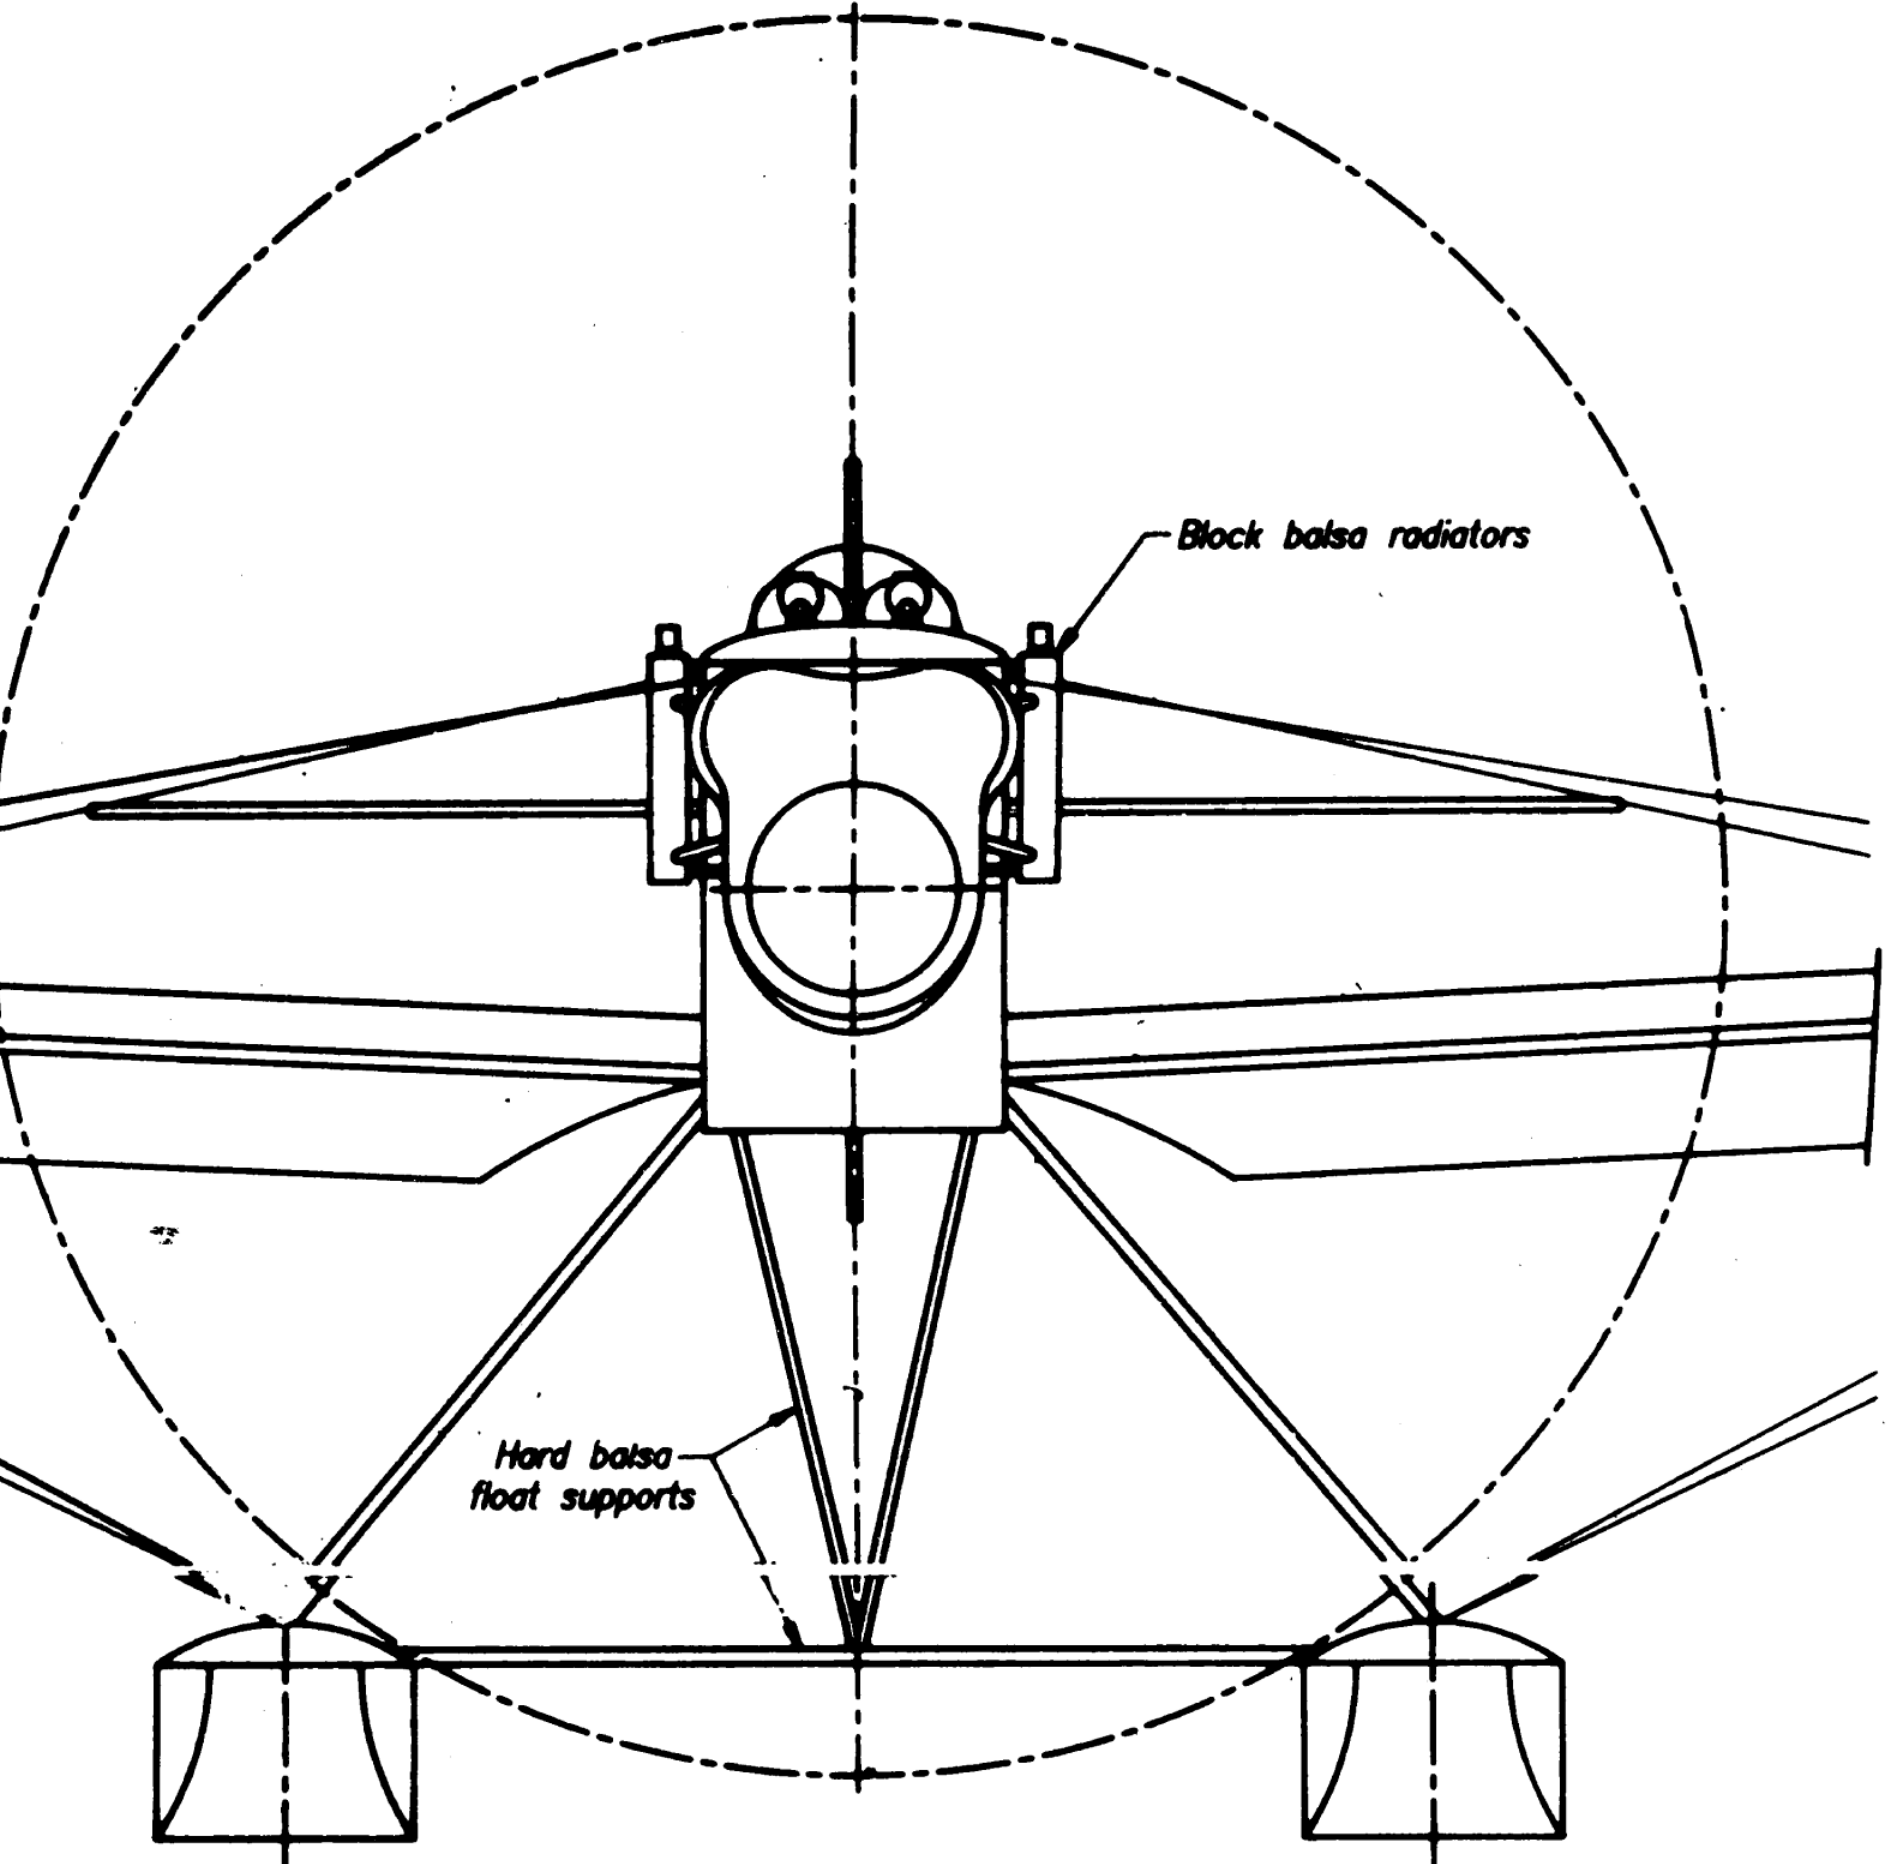

**ZEPPELIN CS-1**

Designed By **LARRY KOUTRY** Drawn by John Watson  
**NEXUS SPECIAL INTEREST'S PLANS SERVICE**  
 NEXUS HOME, BOUNDARY WAY, HEMEL HEMPSTEAD, HP2 5T | TELEPHONE 0462 6222

AN ATTRACTIVE UNUSUAL WW1 SCALE MODEL WHICH WILL TAKE OFF FROM WATER IN A MOST REALISTIC MANNER.

TYPICAL 4 COLOUR PRINTED FABRIC COLOUR SCHEME COLOUR SCHEME PATTERN APPLIED TO:- TOP OF WINGS, FUSELAGE, TAILPLANE & FLOATS

FLYING WEIGHT INCLUDING RUBBER 45 GRAMMS  
 RUBBER MOTOR - FAI TAN 1/8" x 1/24"  
 TWO LOOPS APPROX. 24" LONG.  
 MAXIMUM No. OF TURNS 1600