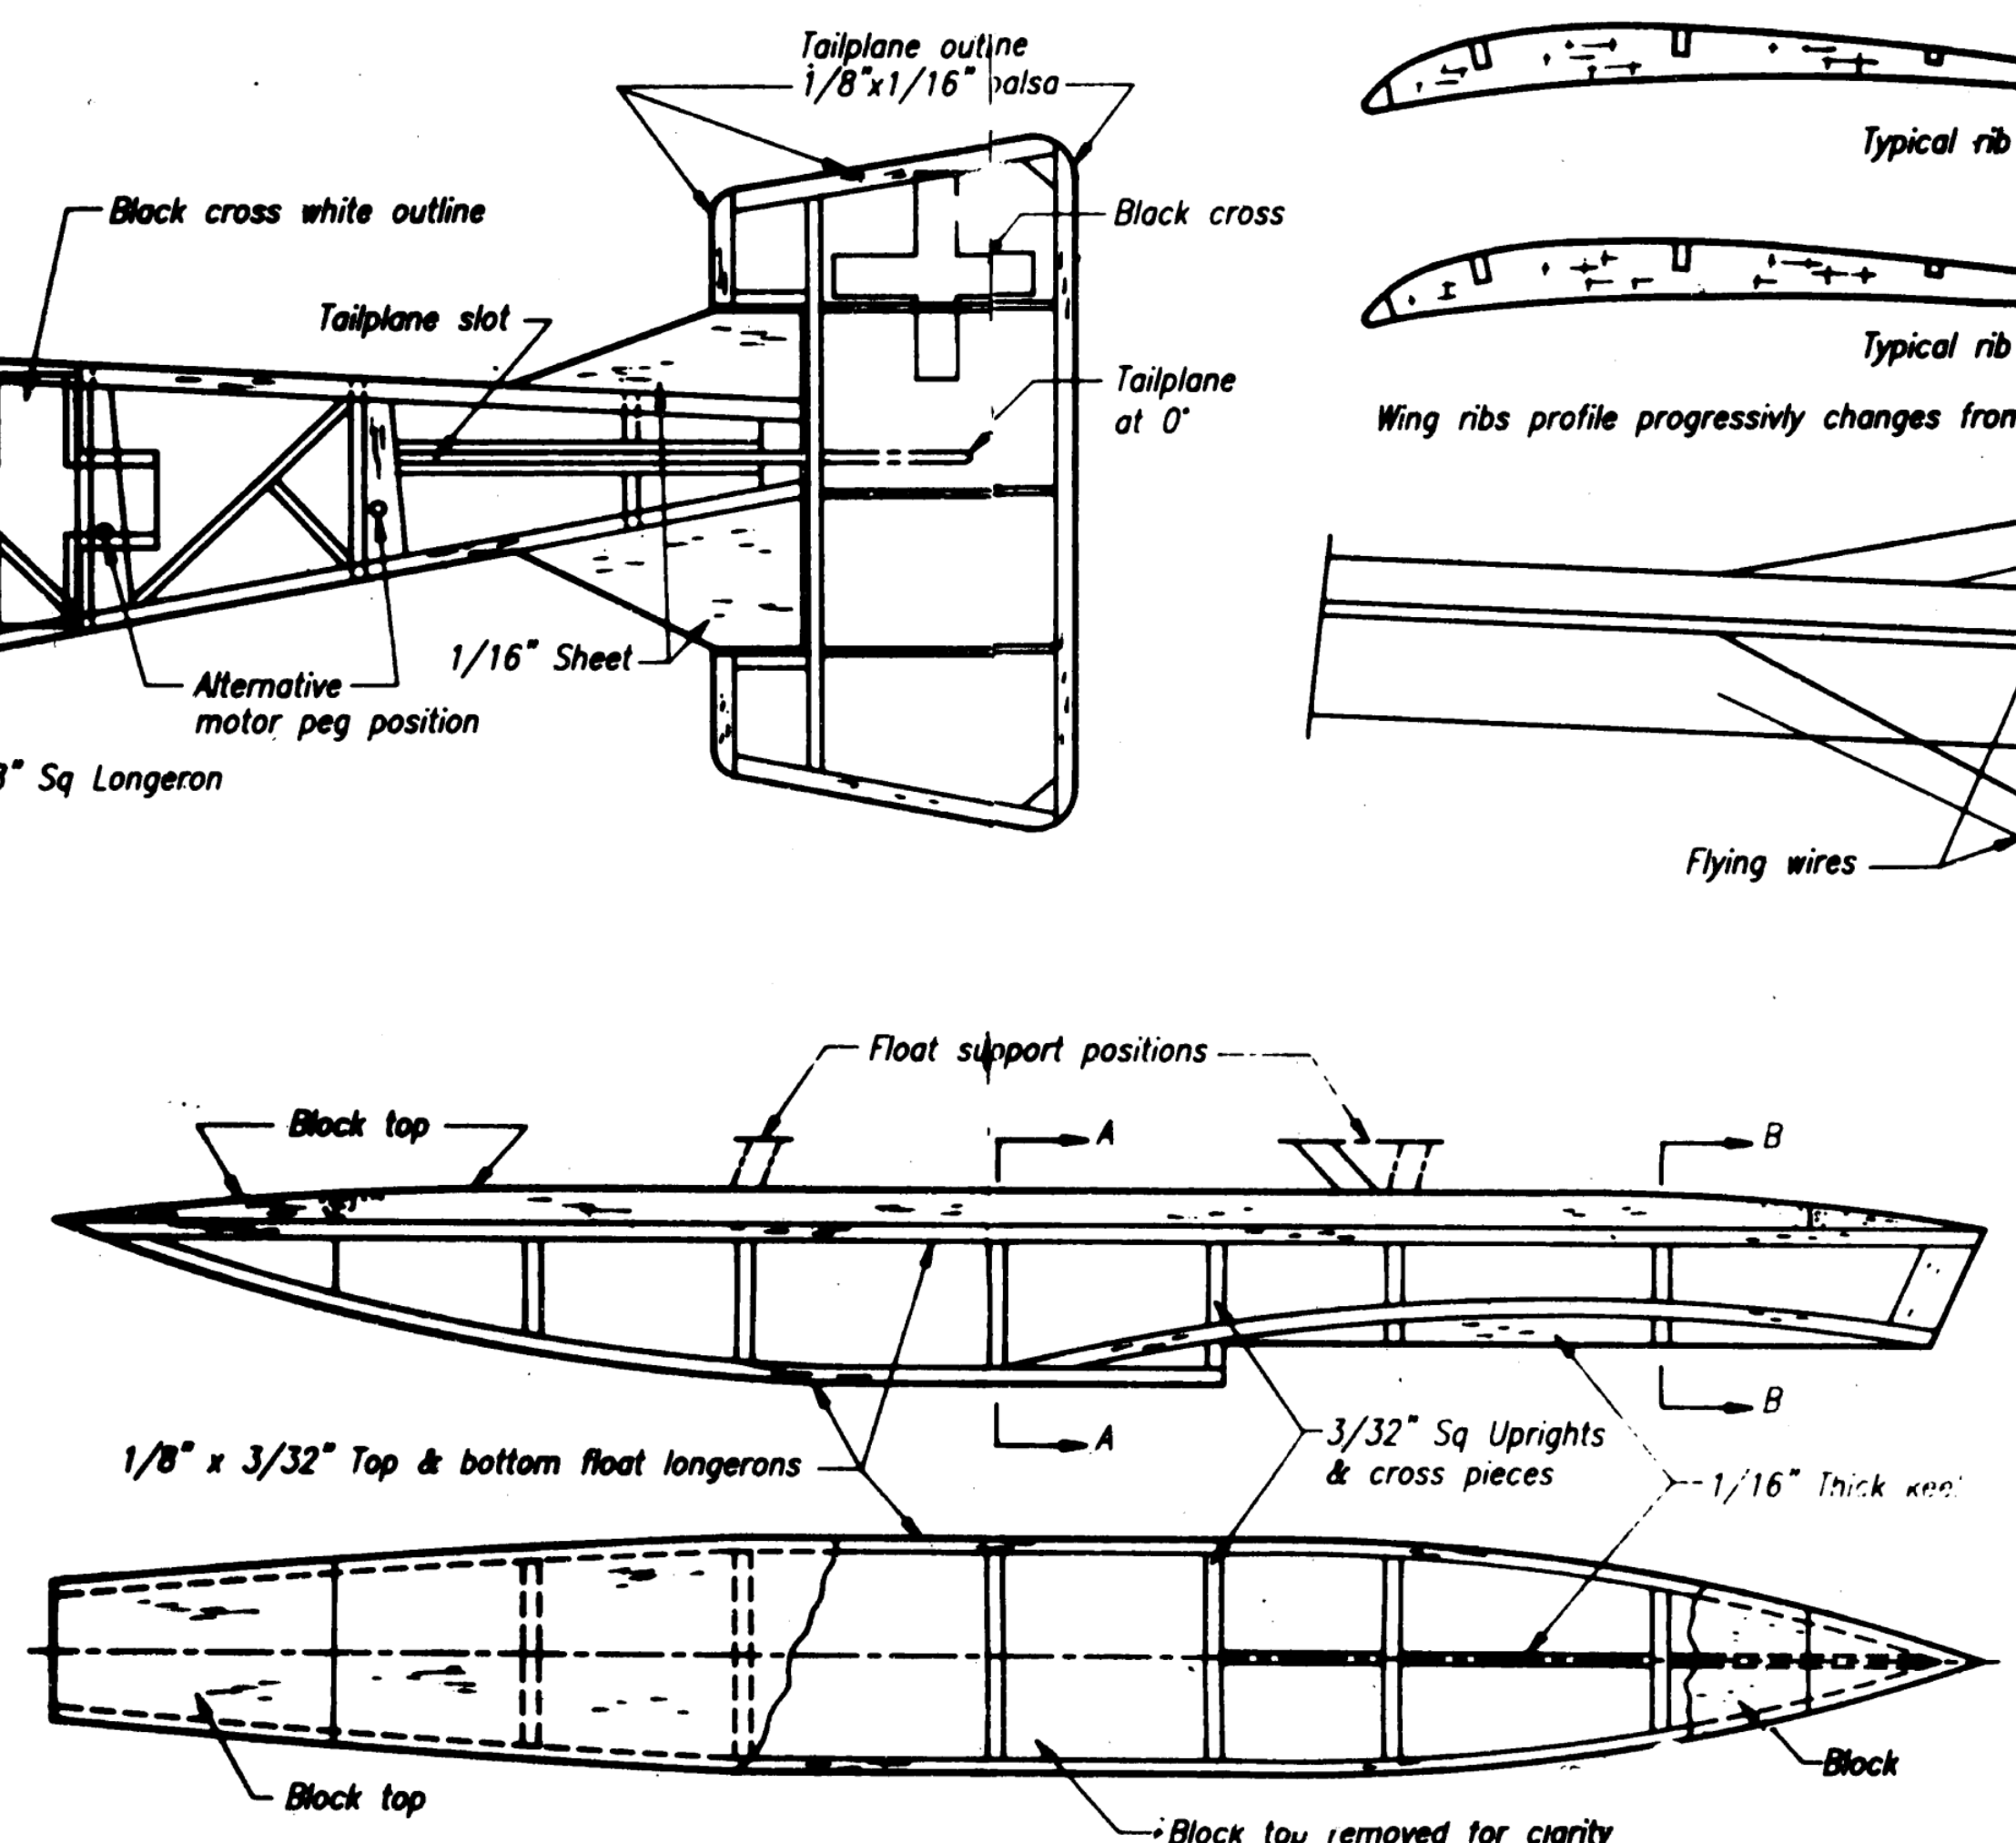

**ZEPPELIN CS-1**

Designed By **LARRY KOUTRY** Drawn by John Watson  
**NEXUS SPECIAL INTEREST'S PLANS SERVICE**  
 NEXUS HOME, BOUNDARY WAY, HEMEL HEMPSTEAD, HP2 5T | TELEPHONE 0462 6222

AN ATTRACTIVE UNUSUAL WW1 SCALE MODEL WHICH WILL TAKE OFF FROM WATER IN A MOST REALISTIC MANNER.

TYPICAL 4 COLOUR PRINTED FABRIC COLOUR SCHEME COLOUR SCHEME PATTERN APPLIED TO:- TOP OF WINGS, FUSELAGE, TAILPLANE & FLOATS

FLYING WEIGHT INCLUDING RUBBER 45 GRAMMS  
 RUBBER MOTOR - FAI TAN 1/8" x 1/24"  
 TWO LOOPS APPROX. 24" LONG.  
 MAXIMUM No. OF TURNS 1600