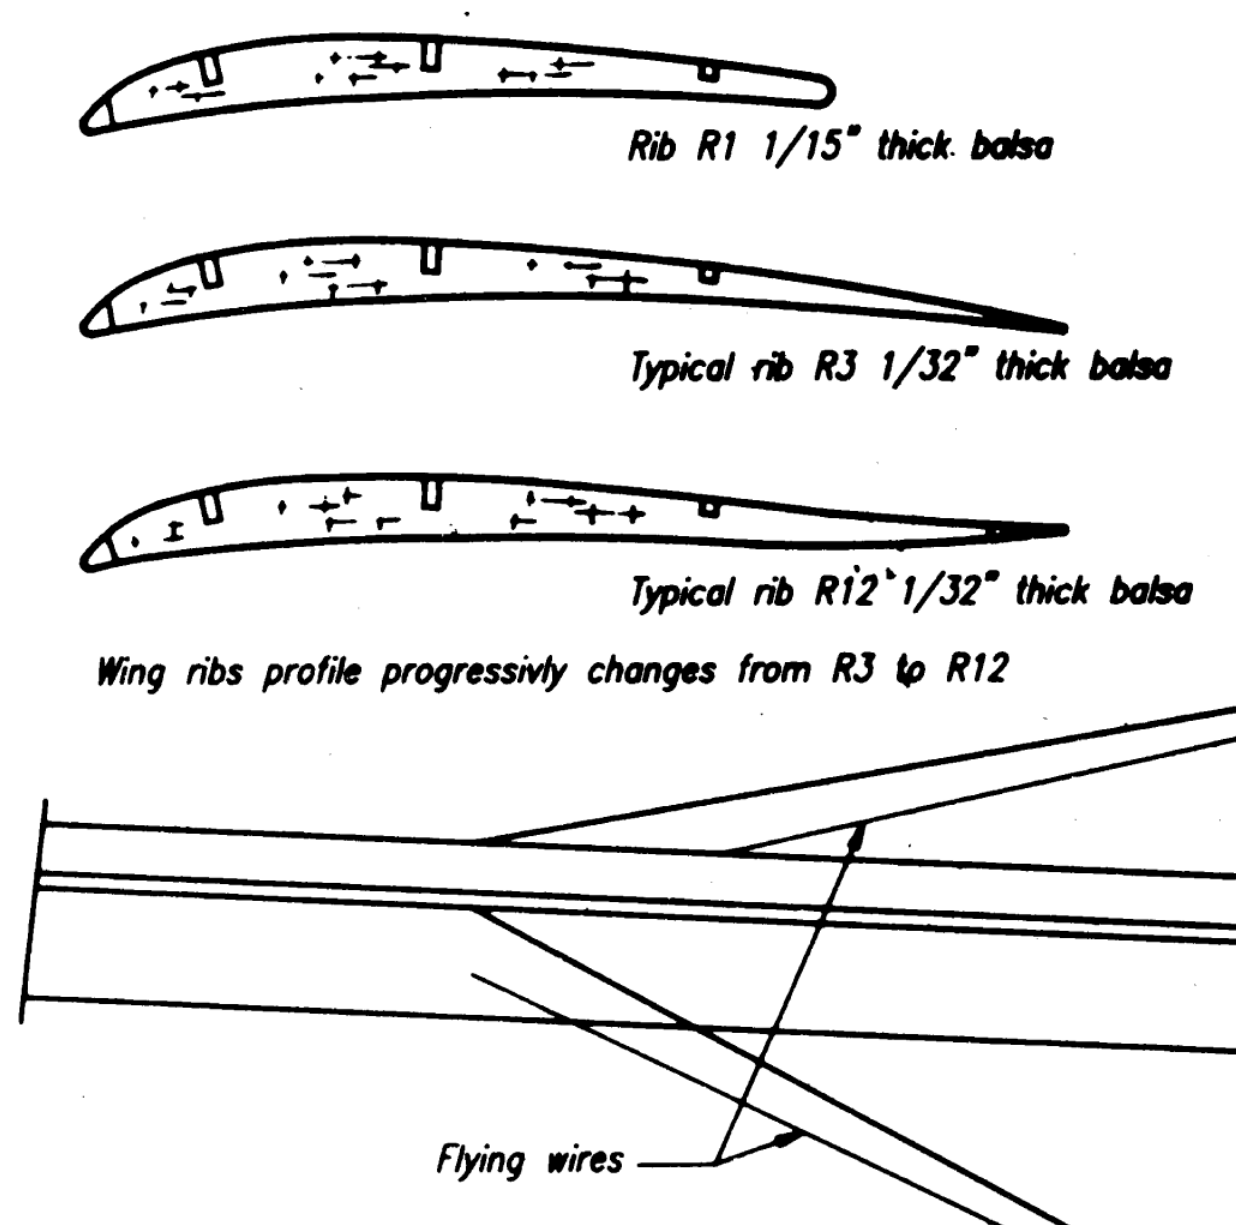

**ZEPPELIN CS-1**

Designed By **LARRY KOUTRY** Drawn by John Watson  
**NEXUS SPECIAL INTEREST'S PLANS SERVICE**  
 NEXUS HOME, BOUNDARY WAY, HEMEL HEMPSTEAD, HP2 5T | TELEPHONE 0462 6222

AN ATTRACTIVE UNUSUAL WW1 SCALE MODEL WHICH WILL TAKE OFF FROM WATER IN A MOST REALISTIC MANNER.

TYPICAL 4 COLOUR PRINTED FABRIC COLOUR SCHEME COLOUR SCHEME PATTERN APPLIED TO:- TOP OF WINGS, FUSELAGE, TAILPLANE & FLOATS

FLYING WEIGHT INCLUDING RUBBER 45 GRAMMS  
 RUBBER MOTOR - FAI TAN 1/8" x 1/24"  
 TWO LOOPS APPROX. 24" LONG.  
 MAXIMUM No. OF TURNS 1600