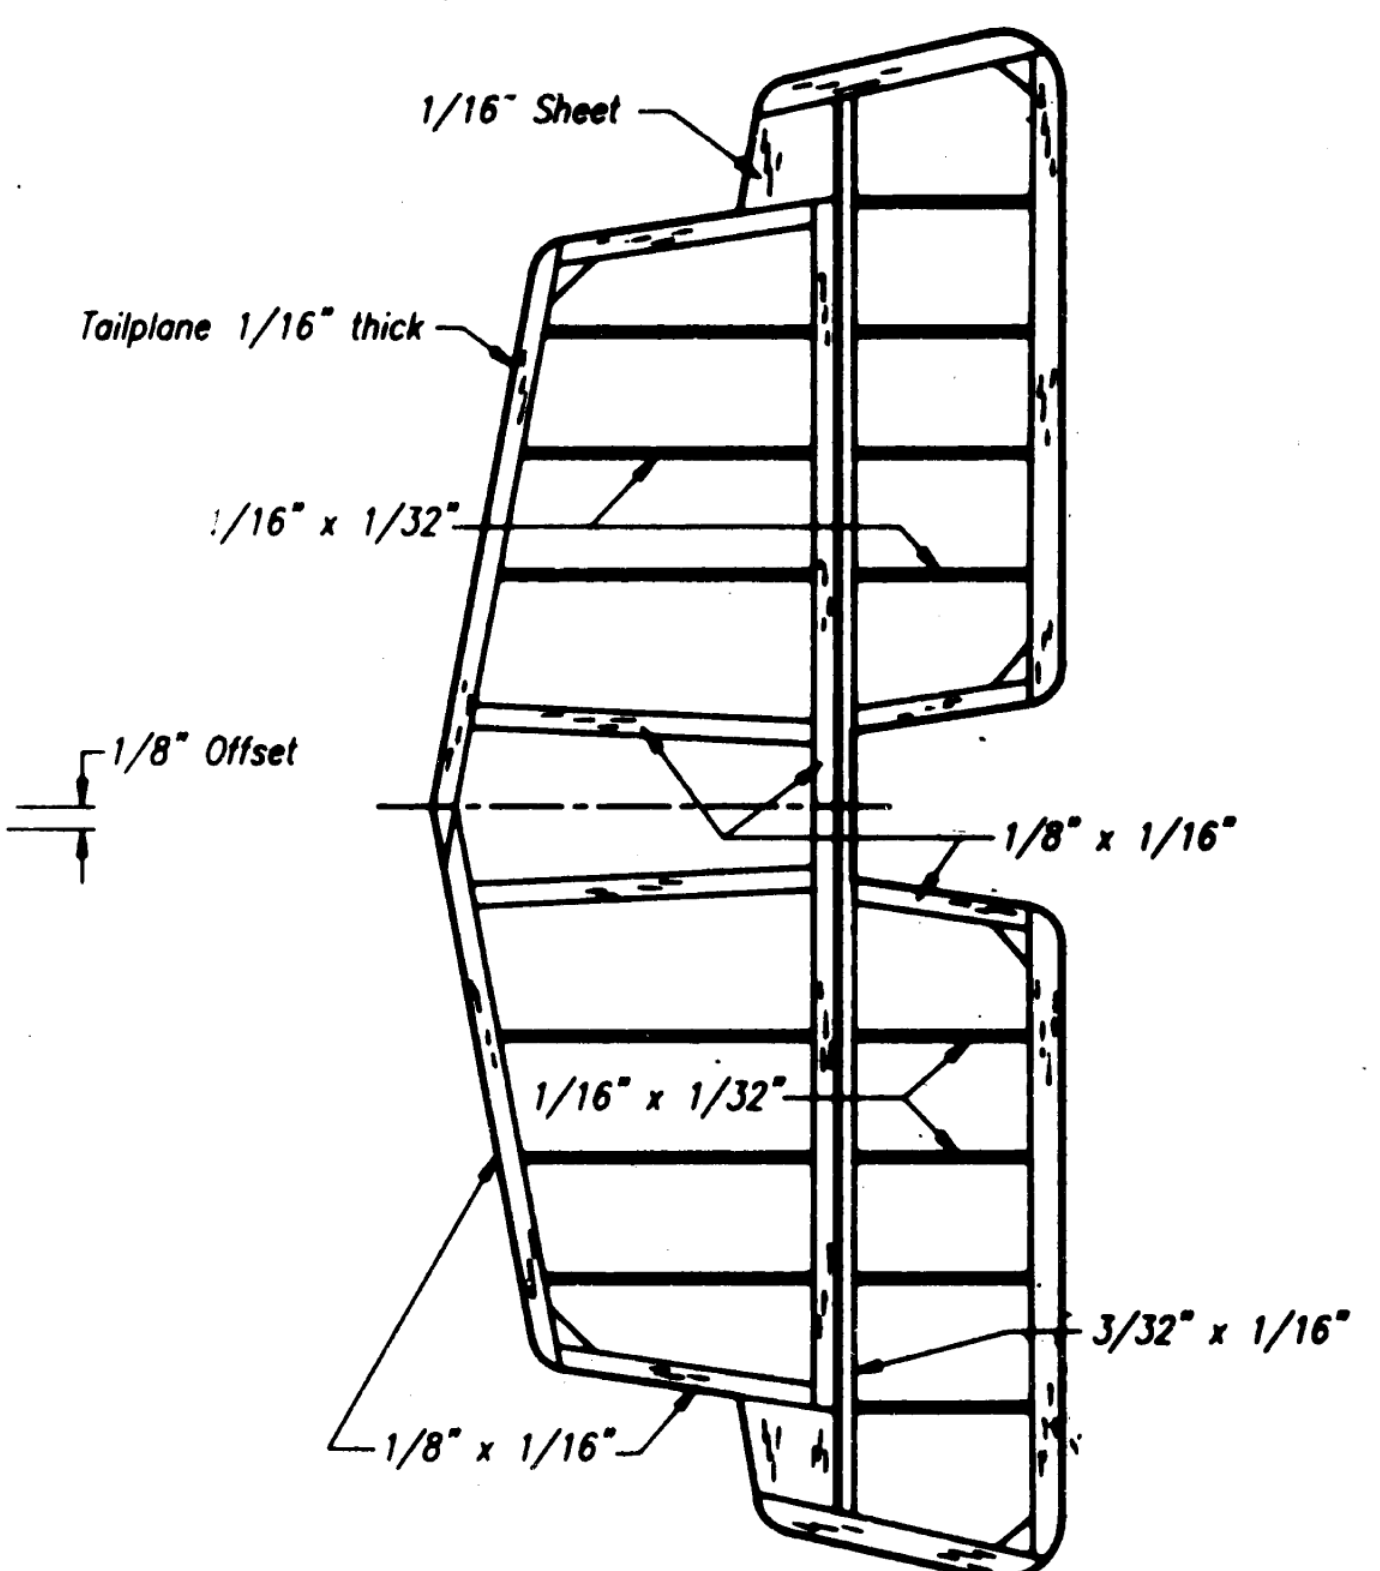

**ZEPPELIN CS-1**

Designed By **LARRY KOUTRY** Drawn by John Watson  
**NEXUS SPECIAL INTEREST'S PLANS SERVICE**  
 NEXUS HOME, BOUNDARY WAY, HEMEL HEMPSTEAD, HP2 5T | TELEPHONE 0462 6222

AN ATTRACTIVE UNUSUAL WW1 SCALE MODEL WHICH WILL TAKE OFF FROM WATER IN A MOST REALISTIC MANNER.

TYPICAL 4 COLOUR PRINTED FABRIC COLOUR SCHEME COLOUR SCHEME PATTERN APPLIED TO:- TOP OF WINGS, FUSELAGE, TAILPLANE & FLOATS

FLYING WEIGHT INCLUDING RUBBER 45 GRAMMS  
 RUBBER MOTOR - FAI TAN 1/8" x 1/24"  
 TWO LOOPS APPROX. 24" LONG.  
 MAXIMUM No. OF TURNS 1600