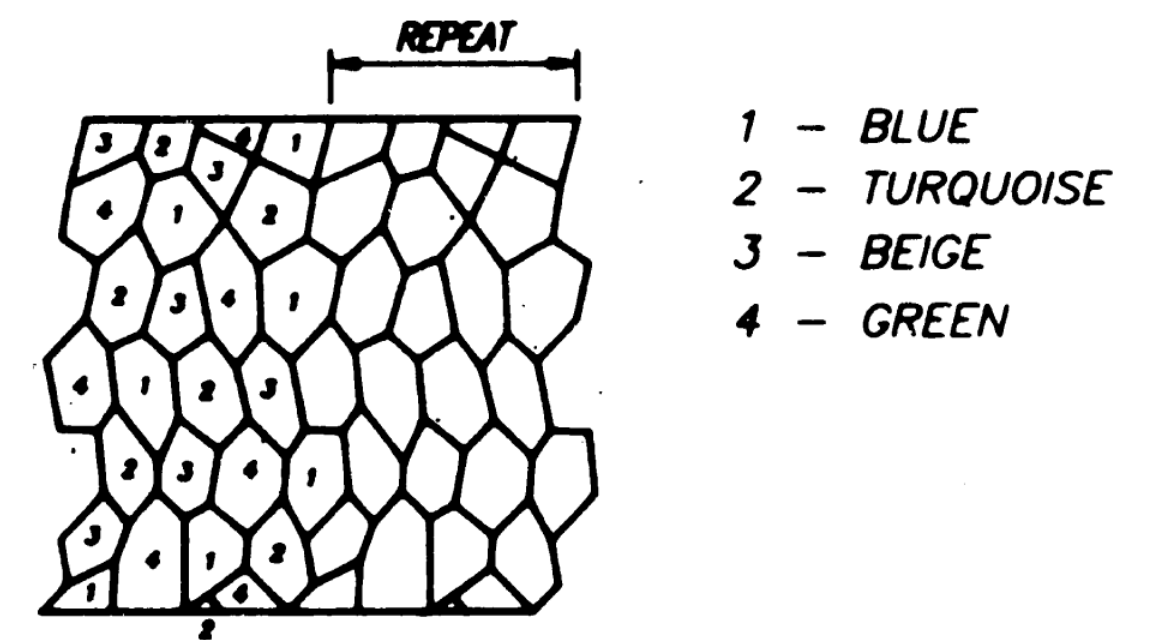

**ZEPPELIN CS-1**

Designed By **LARRY KOUTRY** Drawn by John Watson  
**NEXUS SPECIAL INTEREST'S PLANS SERVICE**  
 NEXUS HOME, BOUNDARY WAY, HEMEL HEMPSTEAD, HP2 5T | TELEPHONE 0462 6222

AN ATTRACTIVE UNUSUAL WW1 SCALE MODEL WHICH WILL TAKE OFF FROM WATER IN A MOST REALISTIC MANNER.

TYPICAL 4 COLOUR PRINTED FABRIC COLOUR SCHEME COLOUR SCHEME PATTERN APPLIED TO:- TOP OF WINGS, FUSELAGE, TAILPLANE & FLOATS

FLYING WEIGHT INCLUDING RUBBER 45 GRAMMS  
 RUBBER MOTOR - FAI TAN 1/8" x 1/24"  
 TWO LOOPS APPROX. 24" LONG.  
 MAXIMUM No. OF TURNS 1600