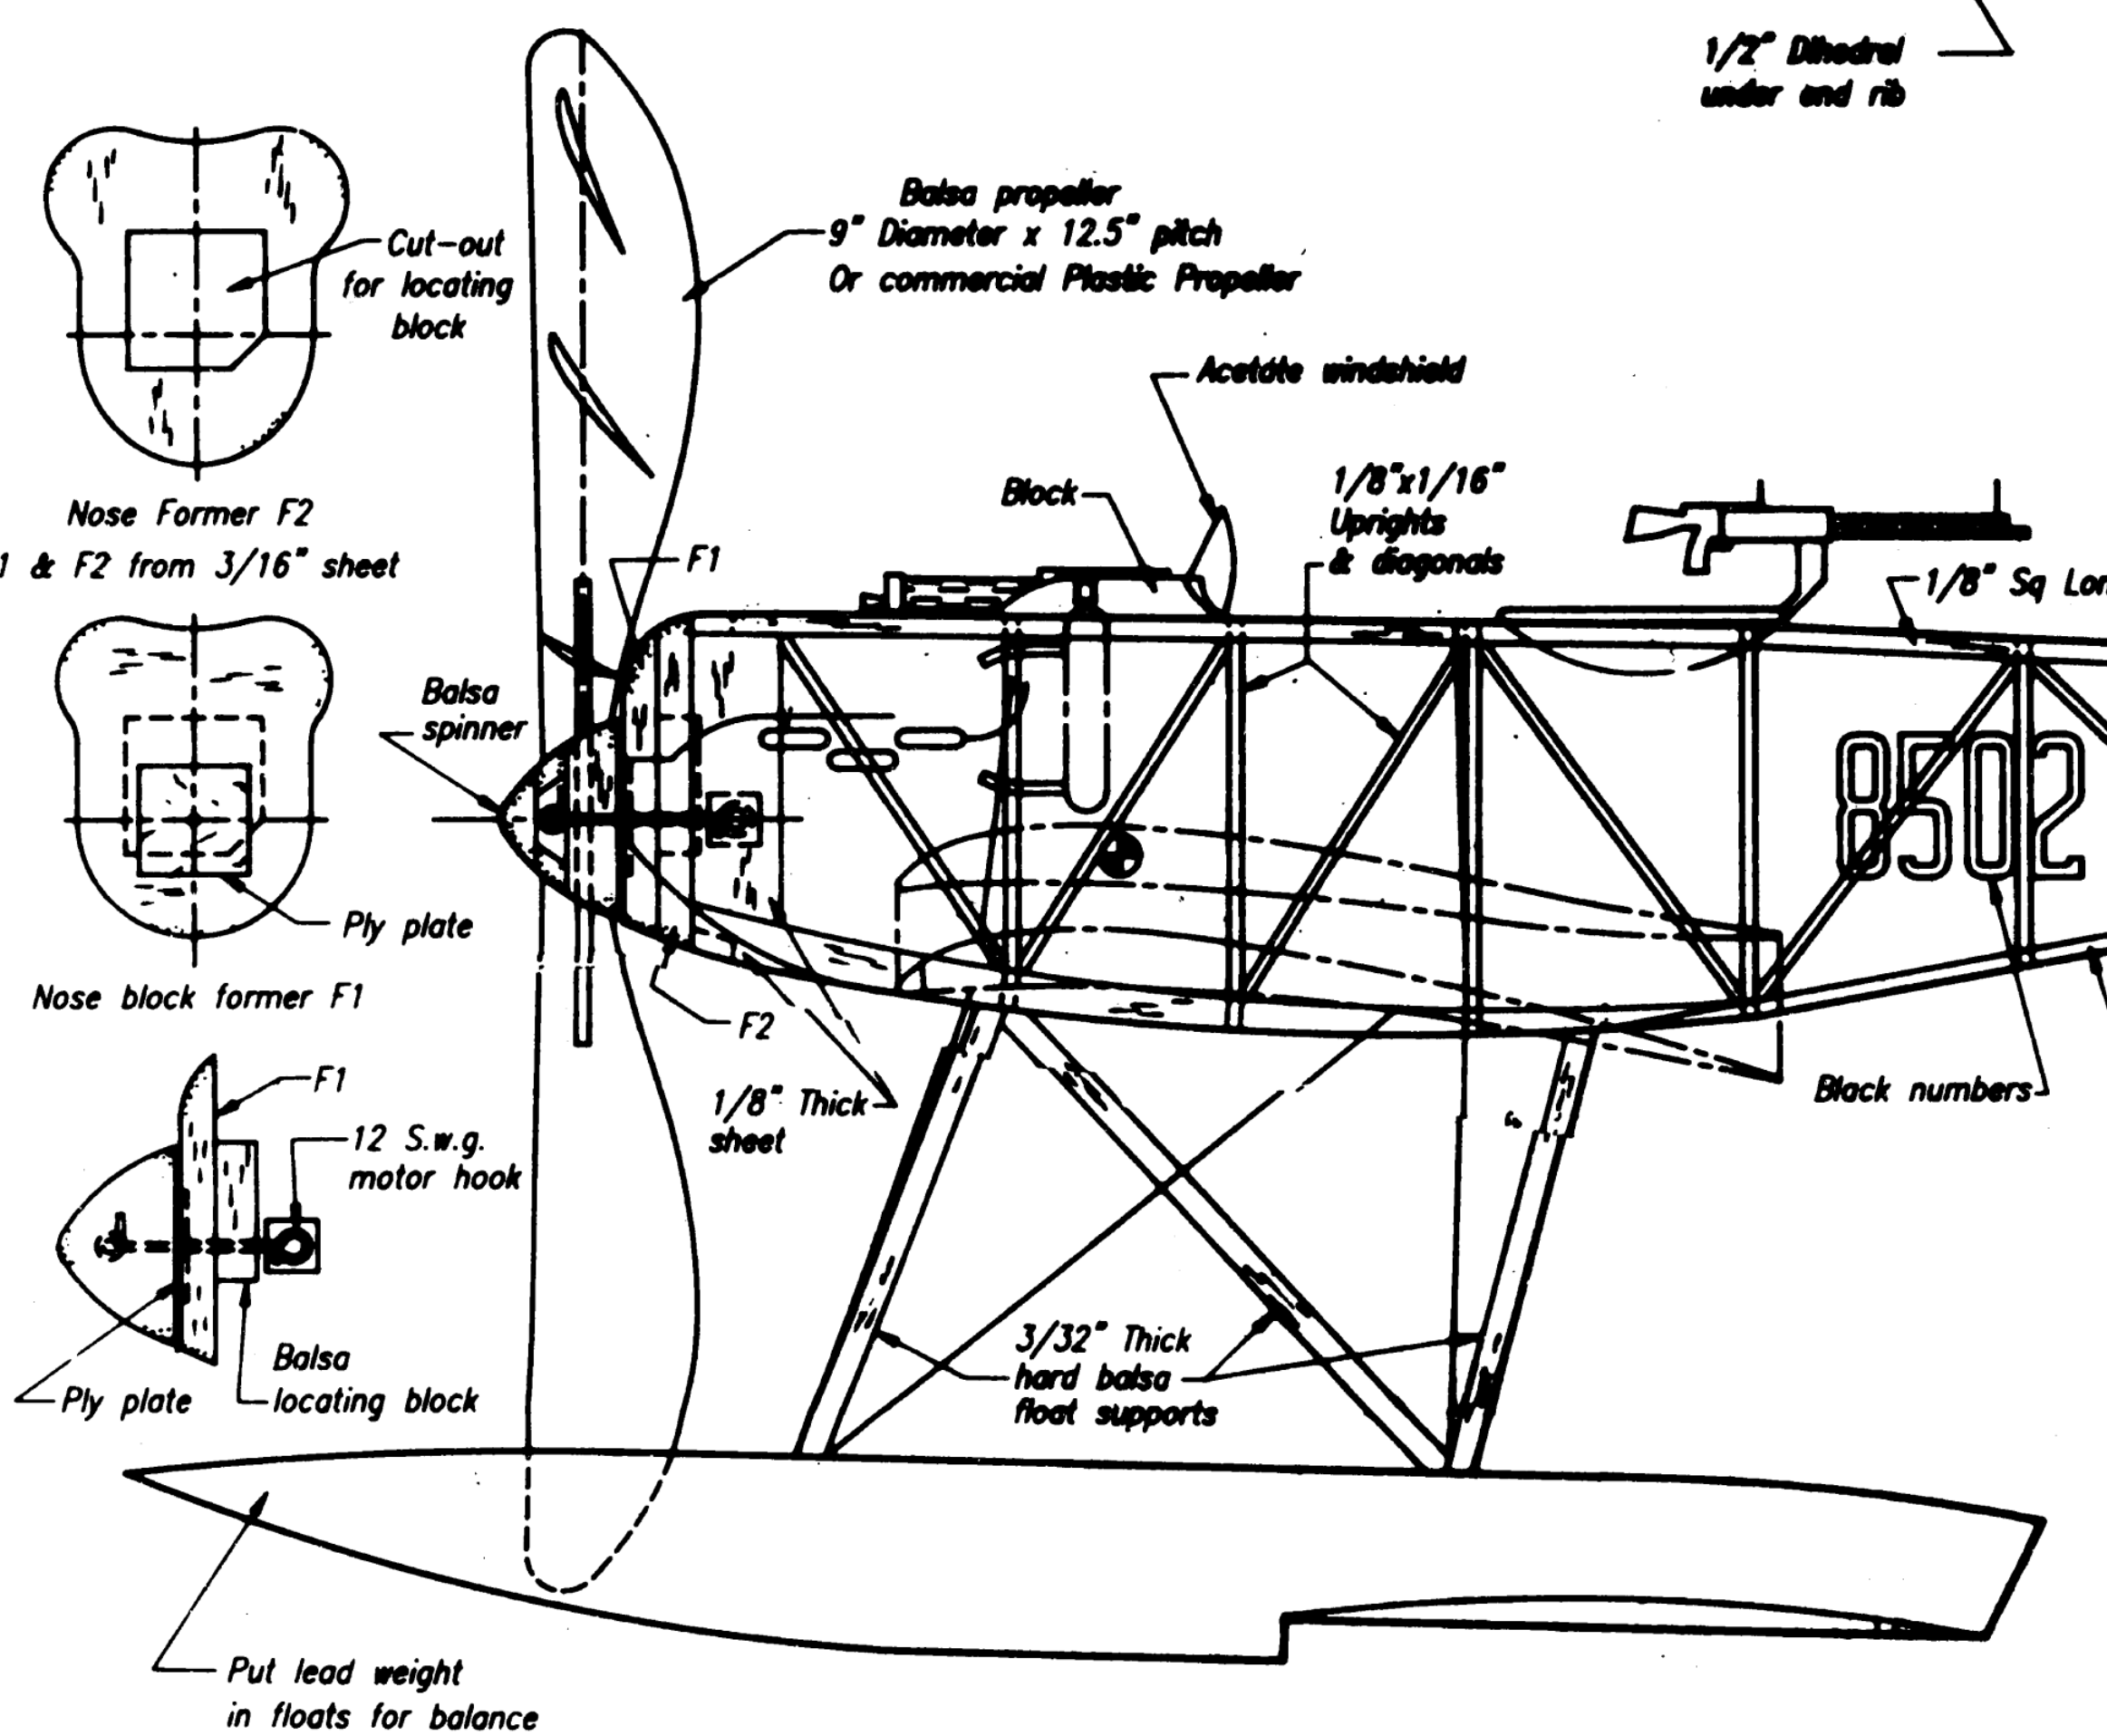

**ZEPPELIN CS-1**

Designed By **LARRY KOUTRY** Drawn by John Watson  
**NEXUS SPECIAL INTEREST'S PLANS SERVICE**  
 NEXUS HOME, BOUNDARY WAY, HEMEL HEMPSTEAD, HP2 5T | TELEPHONE 0462 6222

AN ATTRACTIVE UNUSUAL WW1 SCALE MODEL WHICH WILL TAKE OFF FROM WATER IN A MOST REALISTIC MANNER.

TYPICAL 4 COLOUR PRINTED FABRIC COLOUR SCHEME COLOUR SCHEME PATTERN APPLIED TO:- TOP OF WINGS, FUSELAGE, TAILPLANE & FLOATS

FLYING WEIGHT INCLUDING RUBBER 45 GRAMMS  
 RUBBER MOTOR - FAI TAN 1/8" x 1/24"  
 TWO LOOPS APPROX. 24" LONG.  
 MAXIMUM No. OF TURNS 1600