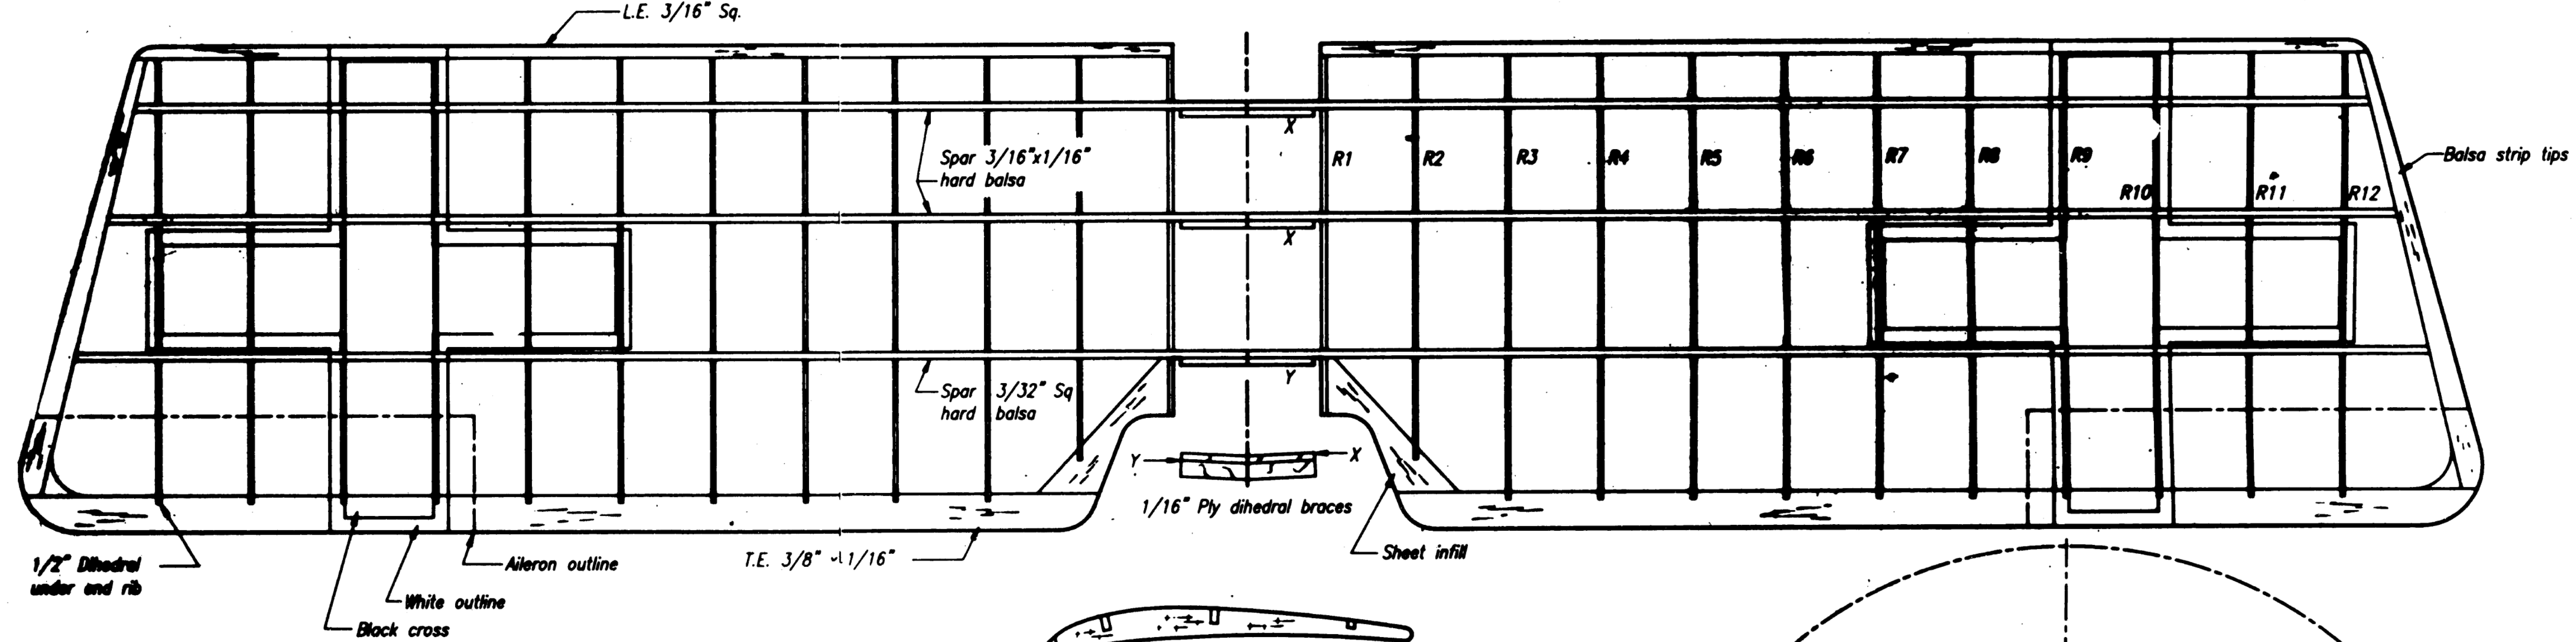

**ZEPPELIN CS-1**

Designed By **LARRY KOUTRY** Drawn by John Watson  
**NEXUS SPECIAL INTEREST'S PLANS SERVICE**  
 NEXUS HOME, BOUNDARY WAY, HEMEL HEMPSTEAD, HP2 5T | TELEPHONE 0462 6222

AN ATTRACTIVE UNUSUAL WW1 SCALE MODEL WHICH WILL TAKE OFF FROM WATER IN A MOST REALISTIC MANNER.

TYPICAL 4 COLOUR PRINTED FABRIC COLOUR SCHEME COLOUR SCHEME PATTERN APPLIED TO:- TOP OF WINGS, FUSELAGE, TAILPLANE & FLOATS

FLYING WEIGHT INCLUDING RUBBER 45 GRAMMS  
 RUBBER MOTOR - FAI TAN 1/8" x 1/24"  
 TWO LOOPS APPROX. 24" LONG.  
 MAXIMUM No. OF TURNS 1600