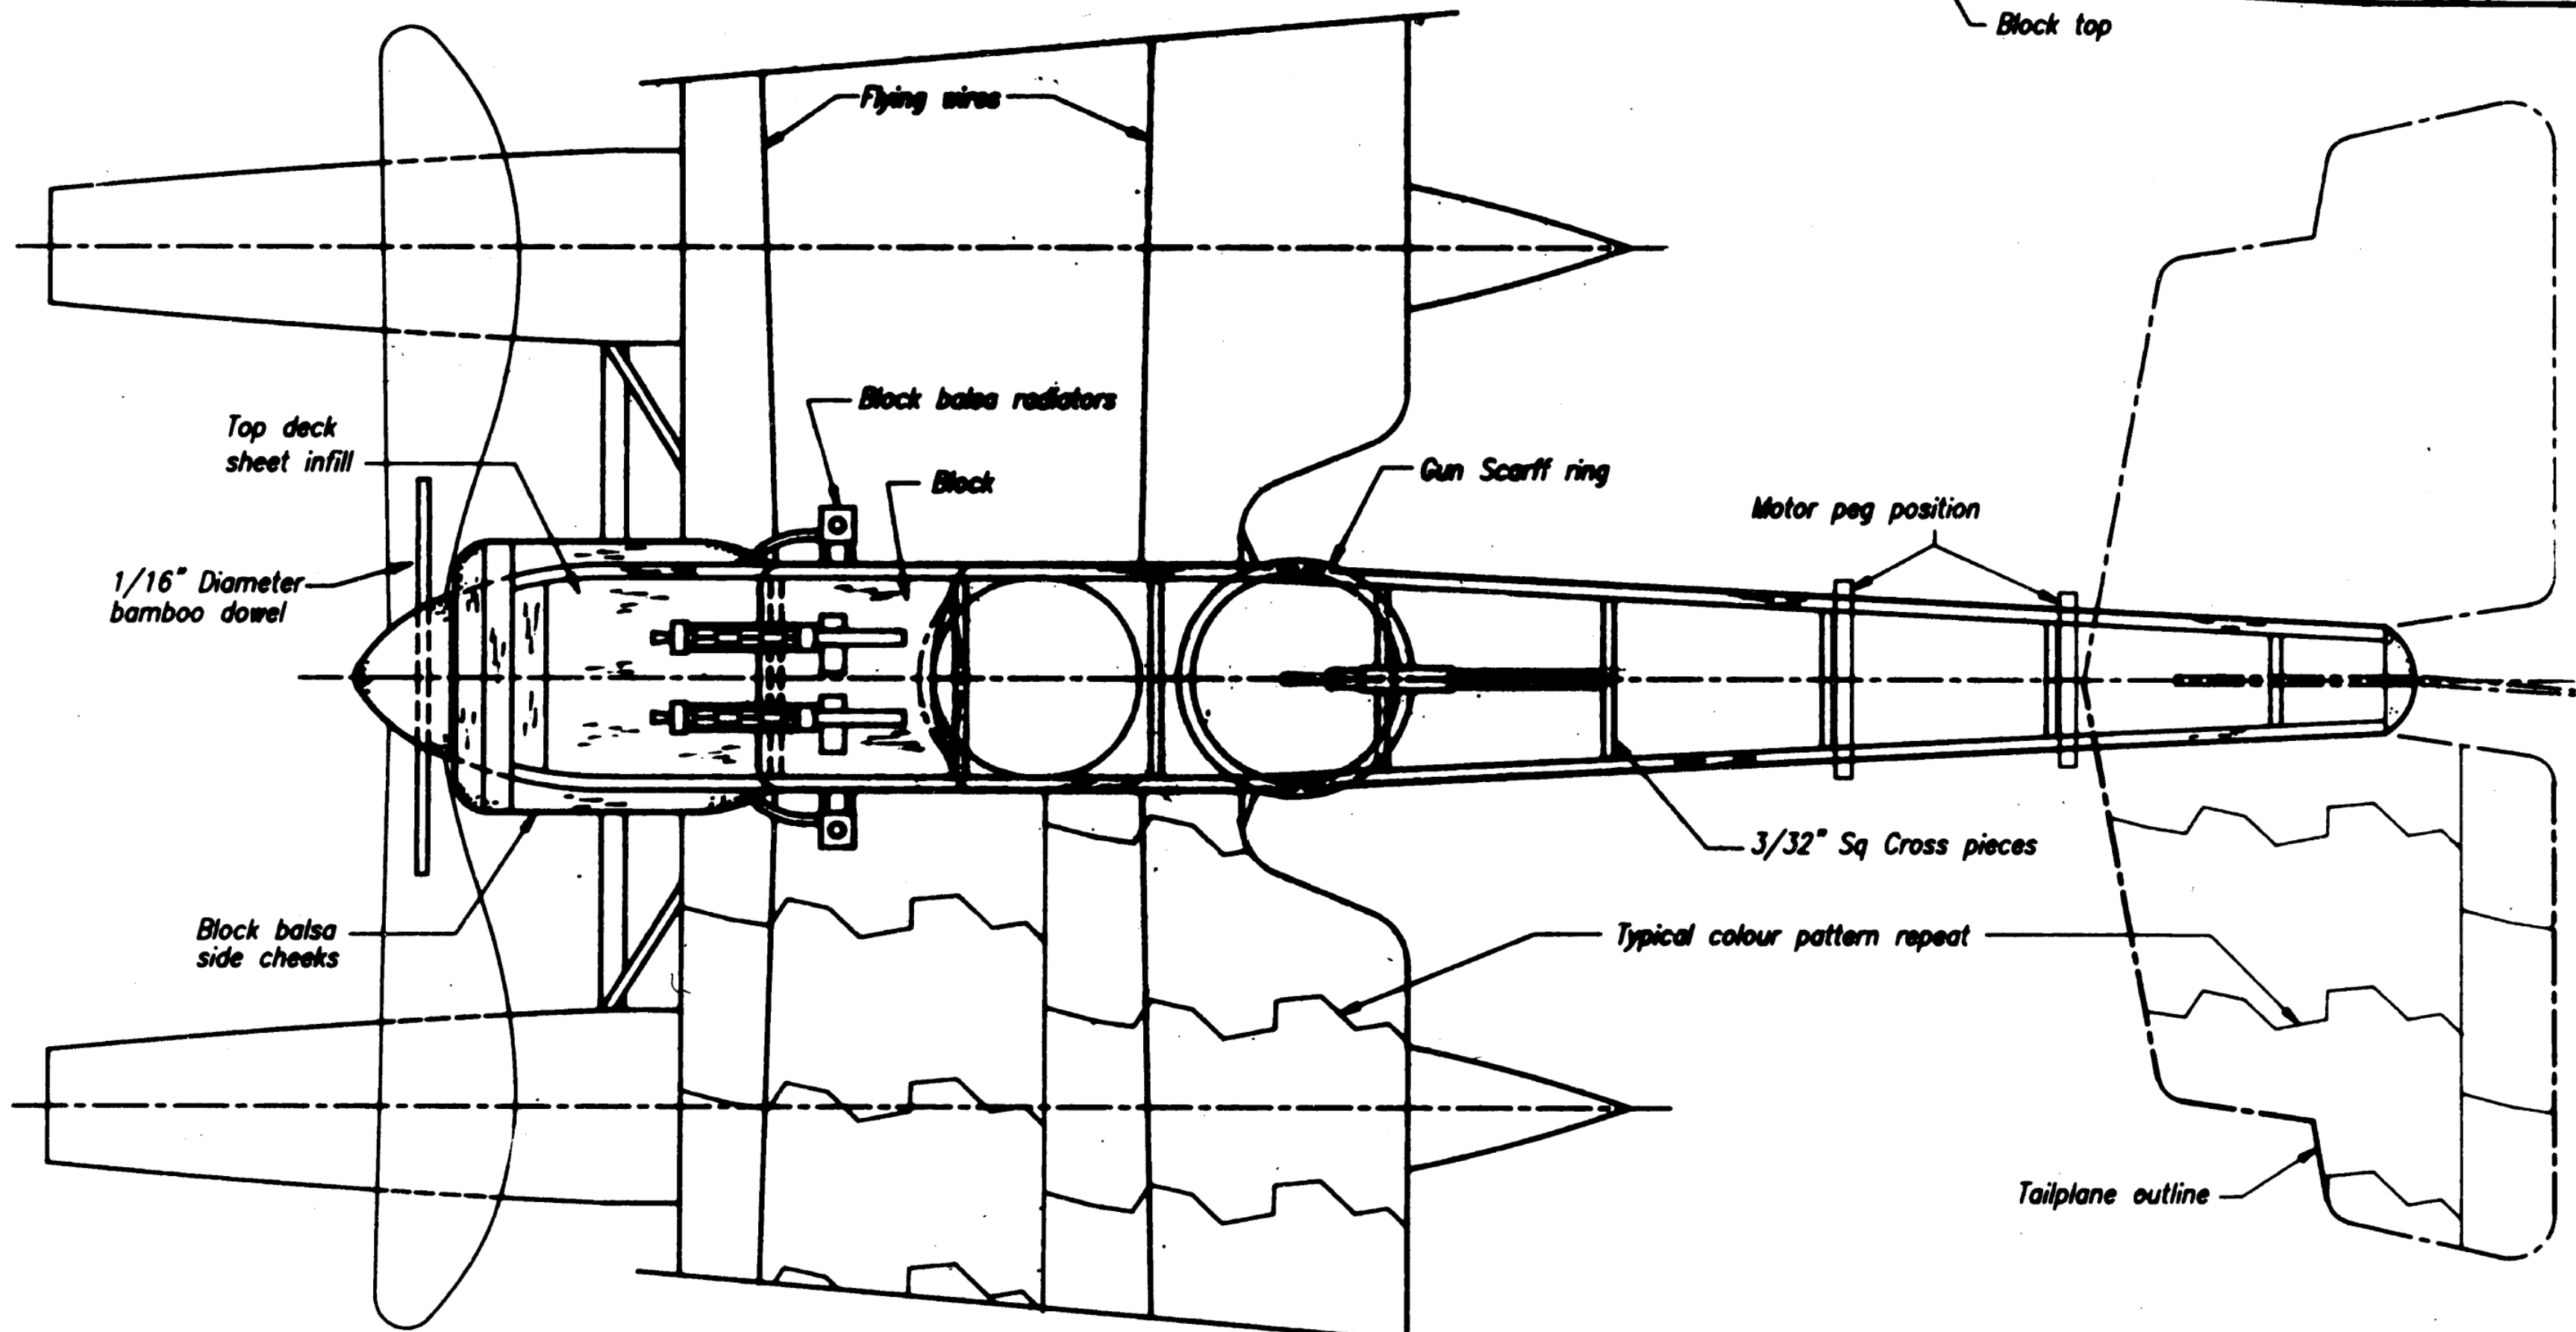

**ZEPPELIN CS-1**

Designed By **LARRY KOUTRY** Drawn by John Watson  
**NEXUS SPECIAL INTEREST'S PLANS SERVICE**  
 NEXUS HOME, BOUNDARY WAY, HEMEL HEMPSTEAD, HP2 5T | TELEPHONE 0462 6222

AN ATTRACTIVE UNUSUAL WW1 SCALE MODEL WHICH WILL TAKE OFF FROM WATER IN A MOST REALISTIC MANNER.

TYPICAL 4 COLOUR PRINTED FABRIC COLOUR SCHEME COLOUR SCHEME PATTERN APPLIED TO:- TOP OF WINGS, FUSELAGE, TAILPLANE & FLOATS

FLYING WEIGHT INCLUDING RUBBER 45 GRAMMS  
 RUBBER MOTOR - FAI TAN 1/8" x 1/24"  
 TWO LOOPS APPROX. 24" LONG.  
 MAXIMUM No. OF TURNS 1600