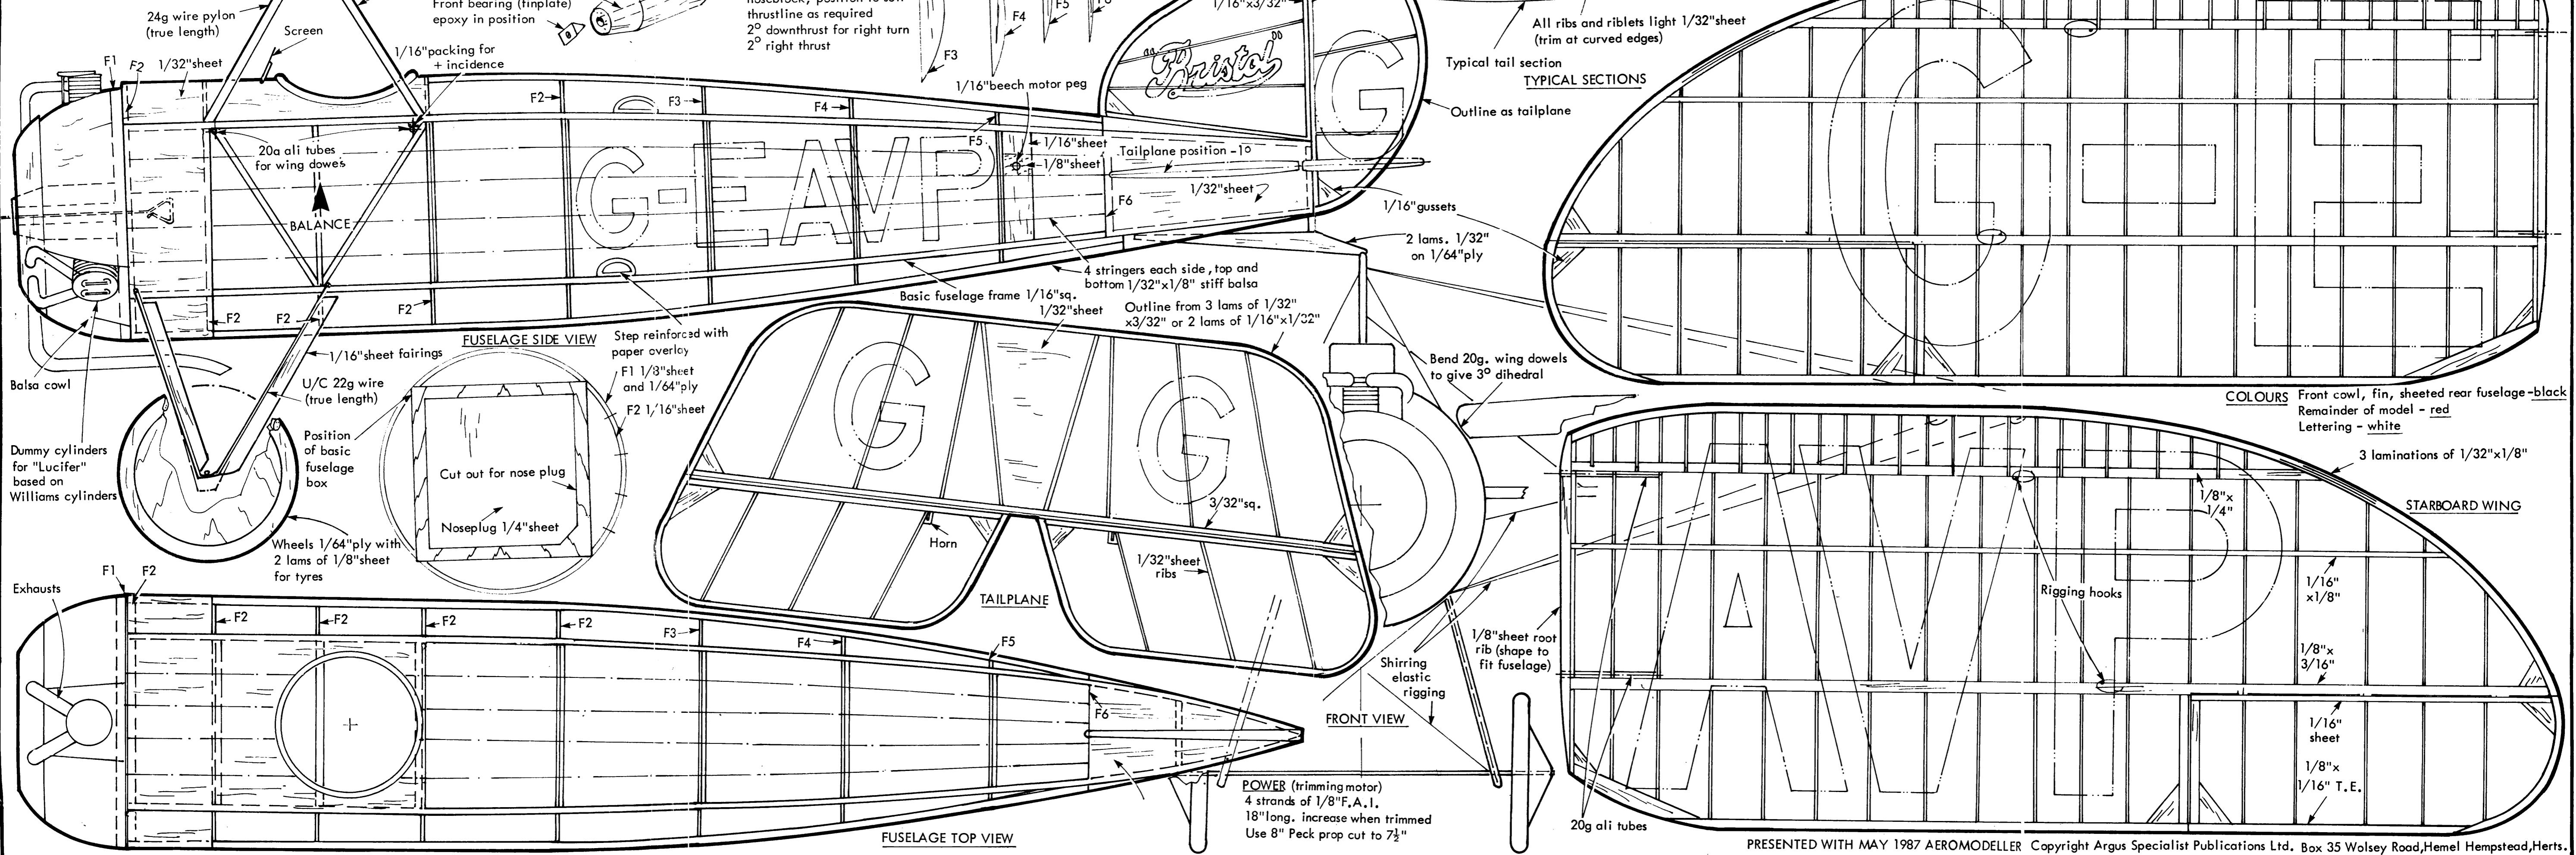

BRISTOL MID

A 26 1/2" SPAN RUBBER POWERED SCALE
MODEL BY BILL DENNIS

COLOURS Front cowl, fin, sheeted rear fuselage - black
Remainder of model - red
Lettering - white