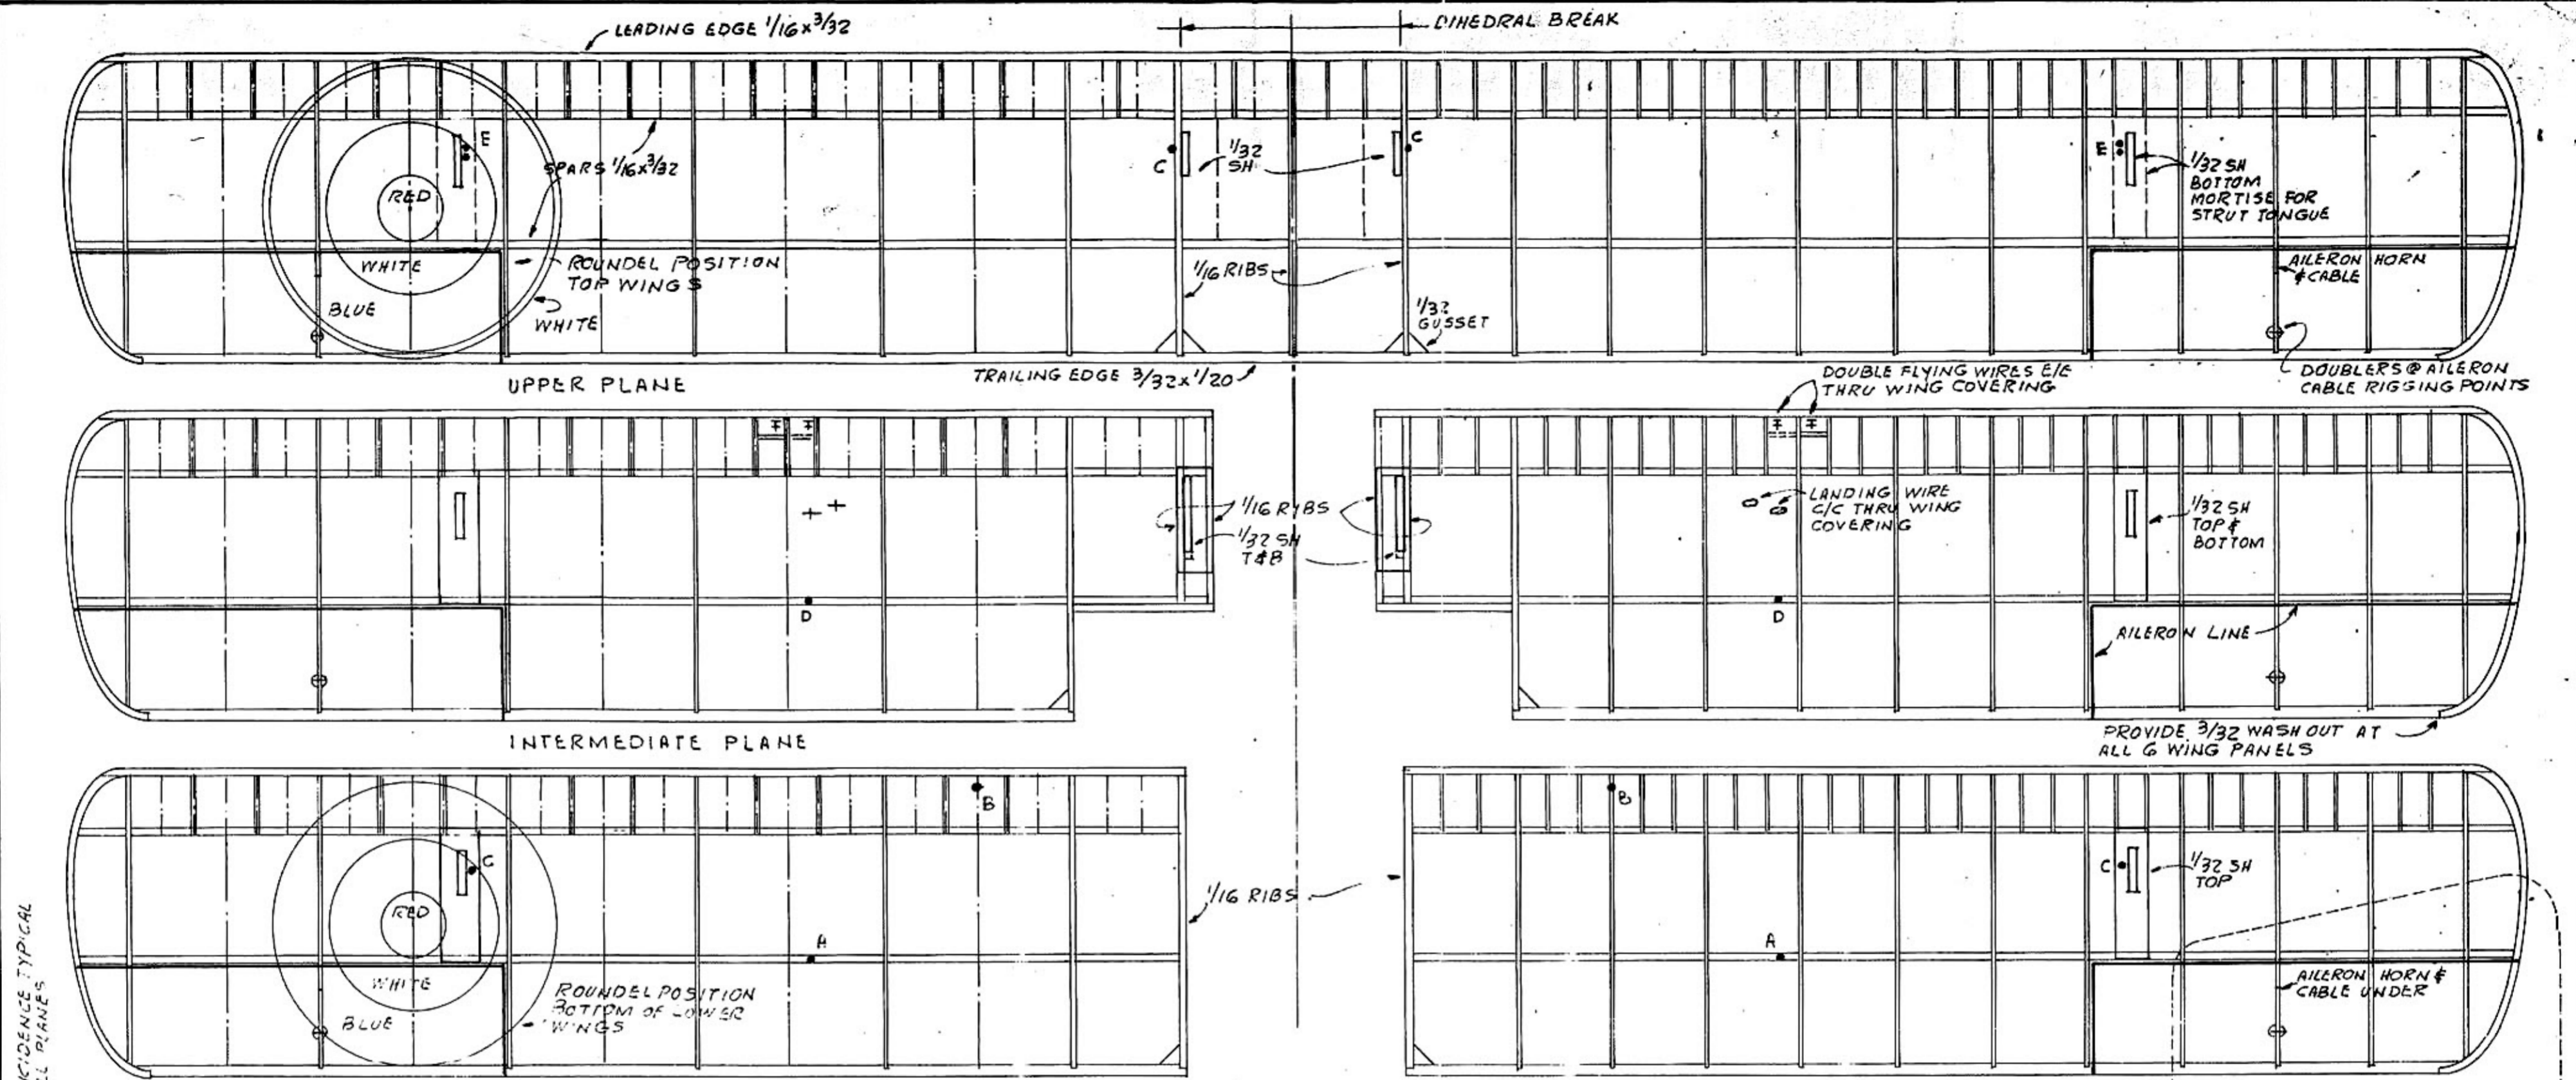

FLYING SCALE INC
1905 COLONY RD.
METAIRIE, LA. 70003

FSI

SOPWITH TRIPLANE
SCALE 3/4" = 1'-0"

PLAN S-5
SH 1 OF 2

COLOR SCHEME

"WET" KHAKI - TOP OF WINGS, HORIZ TAIL, FIN, TOP & SIDES OF FUSELAGE AFT OF STA 2 & WHEEL DISKS

NATURAL LINEN - UNDERSIDES OF WINGS, HORIZ TAIL & FUSELAGE

ALUMINUM - COWL & FUSELAGE AFT TO STA 2

WHITE - #5 ON FIN & SERIAL NO. BACKGROUND & LIFT & ARROWS OF SIDES OF FUSELAGE

BLACK - SERIAL # N5912, TIRES, TAIL SKID SHOE, METAL STRUT FITTINGS, COAMING & INSIDE OF COWL & TAIL SKID HANGER BRACKET.

ROUNDLS (EDGED IN WHITE ON TOP WING & FUSELAGE) MEDIUM/LIGHT BLUE, WHITE & RED

NATURAL ASH WOOD COLOR - STRUTS & PROP & TAIL SKID

CHROMIUM - ALL RIGGING WIRES & WIRE BRACINGS

FLYING SCALE INC 1905 COLONY RD. METAIRIE, LA. 70003		
SOPWITH TRIPLANE SCALE $\frac{3}{4}'' = 1' - 0''$		
		PLAN S-5 SH 2 OF 2