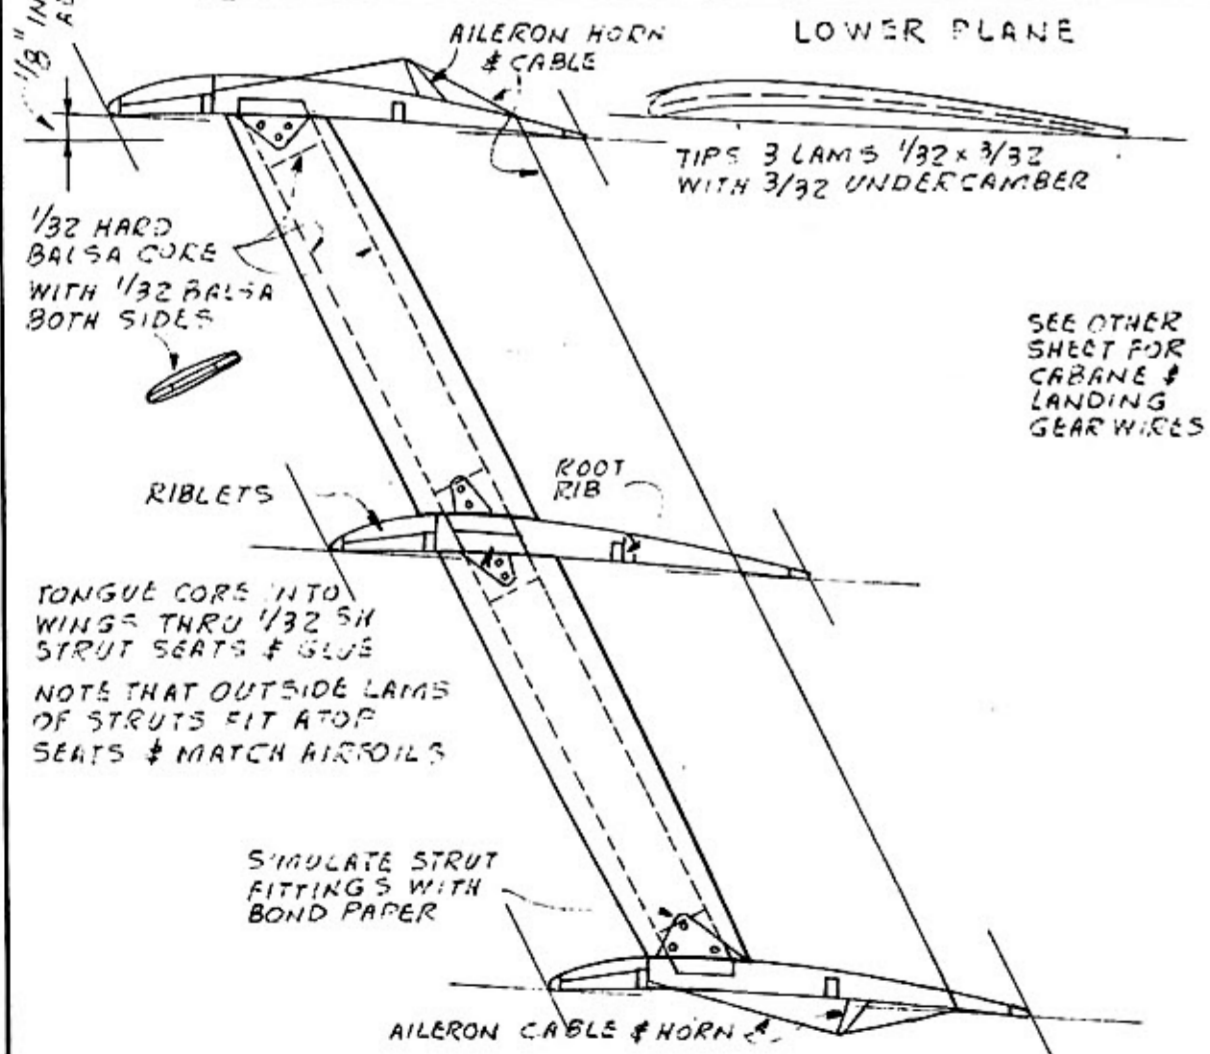

FLYING SCALE INC
1905 COLONY RD.
METAIRIE, LA. 70003

FSI

SOPWITH TRIPLANE
SCALE 3/4" = 1'-0"

PLAN S-5
SH 1 OF 2

COLOR SCHEME

"WET" KHAKI - TOP OF WINGS, HORIZ TAIL, FIN, TOP & SIDES OF FUSELAGE AFT OF STA 2 & WHEEL DISKS

NATURAL LINEN - UNDERSIDES OF WINGS, HORIZ TAIL & FUSELAGE

ALUMINUM - COWL & FUSELAGE AFT TO STA 2

WHITE - #5 ON FIN & SERIAL NO. BACKGROUND & LIFT & ARROWS OF SIDES OF FUSELAGE

BLACK - SERIAL # N5912, TIRES, TAIL SKID SHOE, METAL STRUT FITTINGS, COAMING & INSIDE OF COWL & TAIL SKID HANGER BRACKET.

ROUNDLS (EDGED IN WHITE ON TOP WING & FUSELAGE) MEDIUM/LIGHT BLUE, WHITE & RED

NATURAL ASH WOOD COLOR - STRUTS & PROP & TAIL SKID

CHROMIUM - ALL RIGGING WIRES & WIRE BRACINGS

FLYING SCALE INC 1905 COLONY RD. METAIRIE, LA. 70003		
SOPWITH TRIPLANE SCALE $\frac{3}{4}'' = 1' - 0''$		
		PLAN S-5 SH 2 OF 2