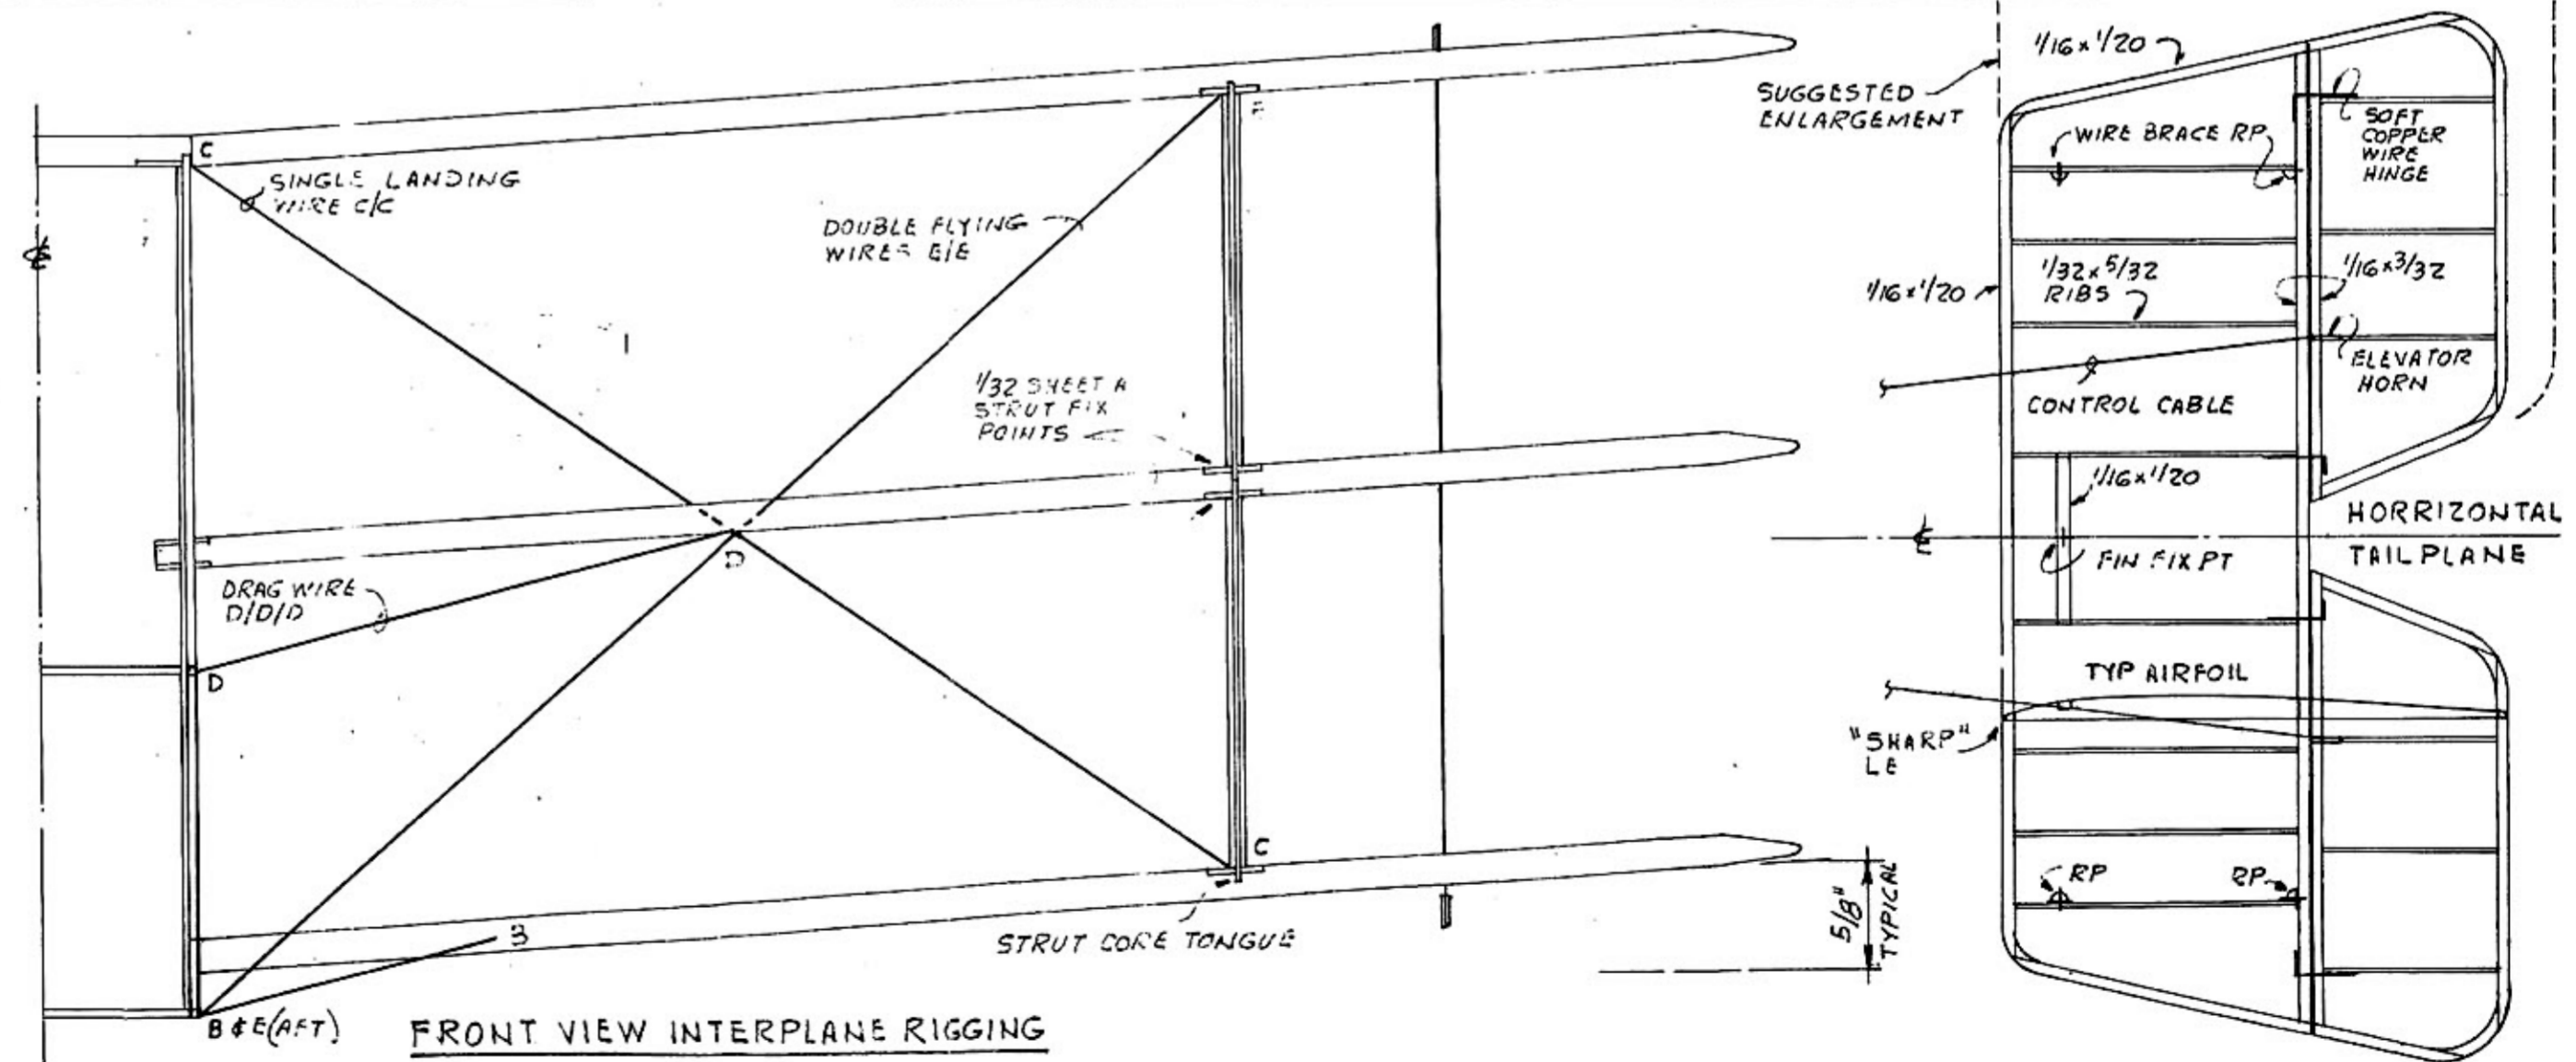

FLYING SCALE INC
1905 COLONY RD.
METAIRIE, LA. 70003

FSI

SOPWITH TRIPLANE
SCALE 3/4" = 1'-0"

PLAN S-5
SH 1 OF 2

COLOR SCHEME

"WET" KHAKI - TOP OF WINGS, HORIZ TAIL, FIN, TOP & SIDES OF FUSELAGE AFT OF STA 2 & WHEEL DISKS

NATURAL LINEN - UNDERSIDES OF WINGS, HORIZ TAIL & FUSELAGE

ALUMINUM - COWL & FUSELAGE AFT TO STA 2

WHITE - #5 ON FIN & SERIAL NO. BACKGROUND & LIFT & ARROWS OF SIDES OF FUSELAGE

BLACK - SERIAL # N5912, TIRES, TAIL SKID SHOE, METAL STRUT FITTINGS, COAMING & INSIDE OF COWL & TAIL SKID HANGER BRACKET.

ROUNDLS (EDGED IN WHITE ON TOP WING & FUSELAGE) MEDIUM/LIGHT BLUE, WHITE & RED

NATURAL ASH WOOD COLOR - STRUTS & PROP & TAIL SKID

CHROMIUM - ALL RIGGING WIRES & WIRE BRACINGS

FLYING SCALE INC 1905 COLONY RD. METAIRIE, LA. 70003		
SOPWITH TRIPLANE SCALE $\frac{3}{4}'' = 1' - 0''$		
		PLAN S-5 SH 2 OF 2