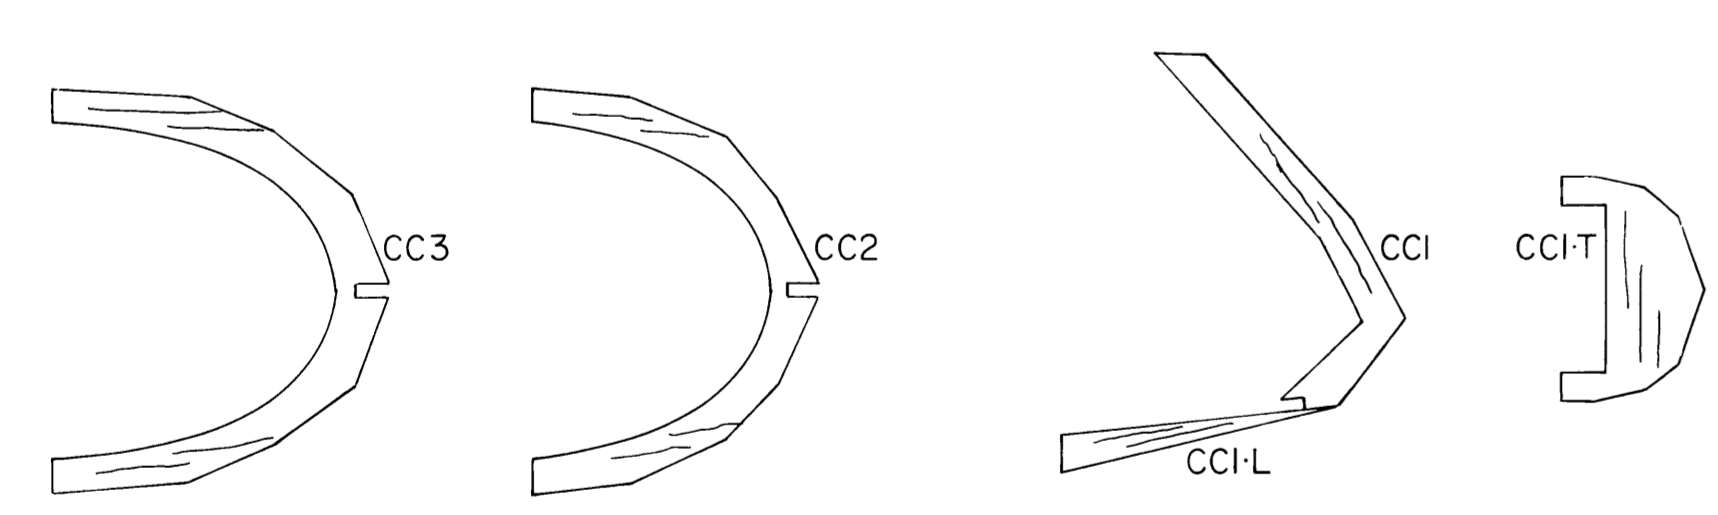

SCALE REFS: 3 VIEW, TEXT & PICS: GREEN "WARPLANES OF THE THIRD REICH"
COLORS & MARKINGS: AIRFIX 1/72 KIT PATTERN NO. 394

NCRA

WHITE STRIPE (ALL CROSSES)
OUTLINE IF L.G. IS UP
SOLID BLACK IF DOWN

WWII
BV 141 B-0
AMA OR FAC
RUBBER FLYING SCALE
BY
A. A. LIDBERG

WING SPAN: 28 1/2"
LENGTH: 22 3/4"

POWER - 6 STRANDS 1/8" FAI 24" LONG
USE A WINDING TUBE!
TRIM PROP'S DIA. IF ROG DESIRED

WRITE FOR PLAN CATALOG:
A. A. LIDBERG
614 E. FORDHAM
TEMPE, ARIZONA 85283

FLIGHT TRIM - NO WARPS
DOWNTHRUST AS SHOWN PLUS SLIGHT RIGHT THRUST
ONE WIDE RIGHT TURN IN 40-50 SEC. MOTOR RUN
VERY SMALL RIGHT RUDDER OFFSET
ELEVATOR OFFSET IF/AS NEEDED FOR GLIDE

ALL FORMERS & RIBS 1/16" SHT, EXCEPT AS NOTED
APPLY HOT STUFF TO FORMERS BEFORE CUTTING OUT!

SIG 1 7/16" (NO. SH-539)