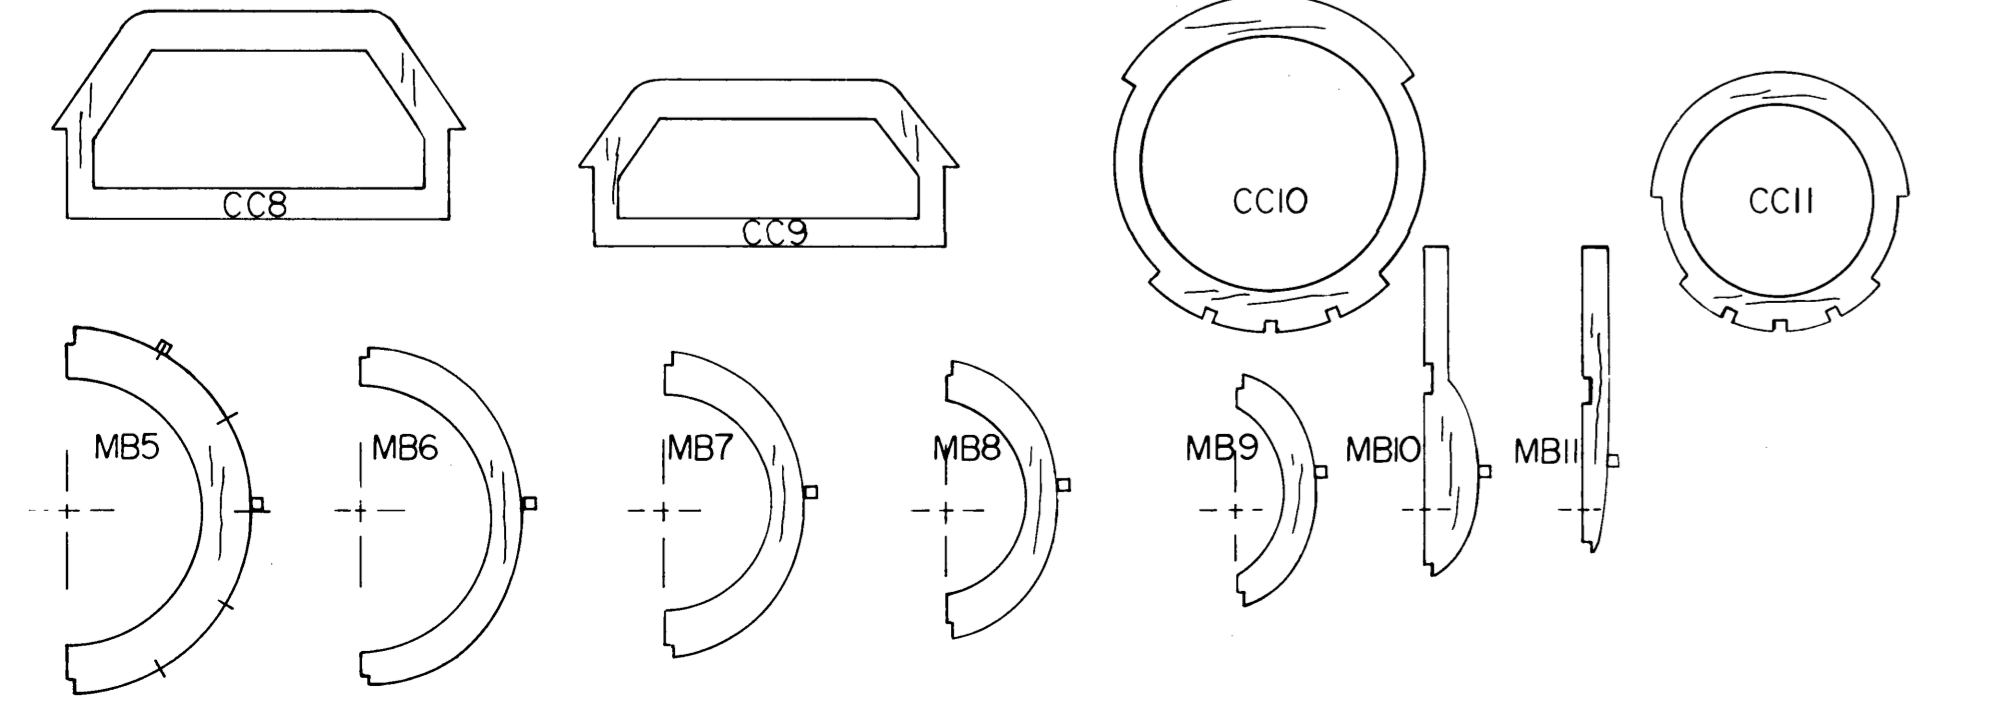

SCALE REFS: 3 VIEW, TEXT & PICS: GREEN "WARPLANES OF THE THIRD REICH"
COLORS & MARKINGS: AIRFIX 1/72 KIT PATTERN NO. 394

NCRA

WHITE STRIPE (ALL CROSSES)
OUTLINE IF L.G. IS UP
SOLID BLACK IF DOWN

WWII
BV 141 B-0
AMA OR FAC
RUBBER FLYING SCALE
BY
A. A. LIDBERG

WING SPAN: 28 1/2"
LENGTH: 22 3/4"

POWER - 6 STRANDS 1/8" FAI 24" LONG
USE A WINDING TUBE!
TRIM PROP'S DIA. IF ROG DESIRED

WRITE FOR PLAN CATALOG:
A. A. LIDBERG
614 E. FORDHAM
TEMPE, ARIZONA 85283

FLIGHT TRIM - NO WARPS
DOWNTHRUST AS SHOWN PLUS SLIGHT RIGHT THRUST
ONE WIDE RIGHT TURN IN 40-50 SEC. MOTOR RUN
VERY SMALL RIGHT RUDDER OFFSET
ELEVATOR OFFSET IF/AS NEEDED FOR GLIDE

ALL FORMERS & RIBS 1/16" SHT, EXCEPT AS NOTED
APPLY HOT STUFF TO FORMERS BEFORE CUTTING OUT!

SIG 1 7/16" (NO. SH-539)