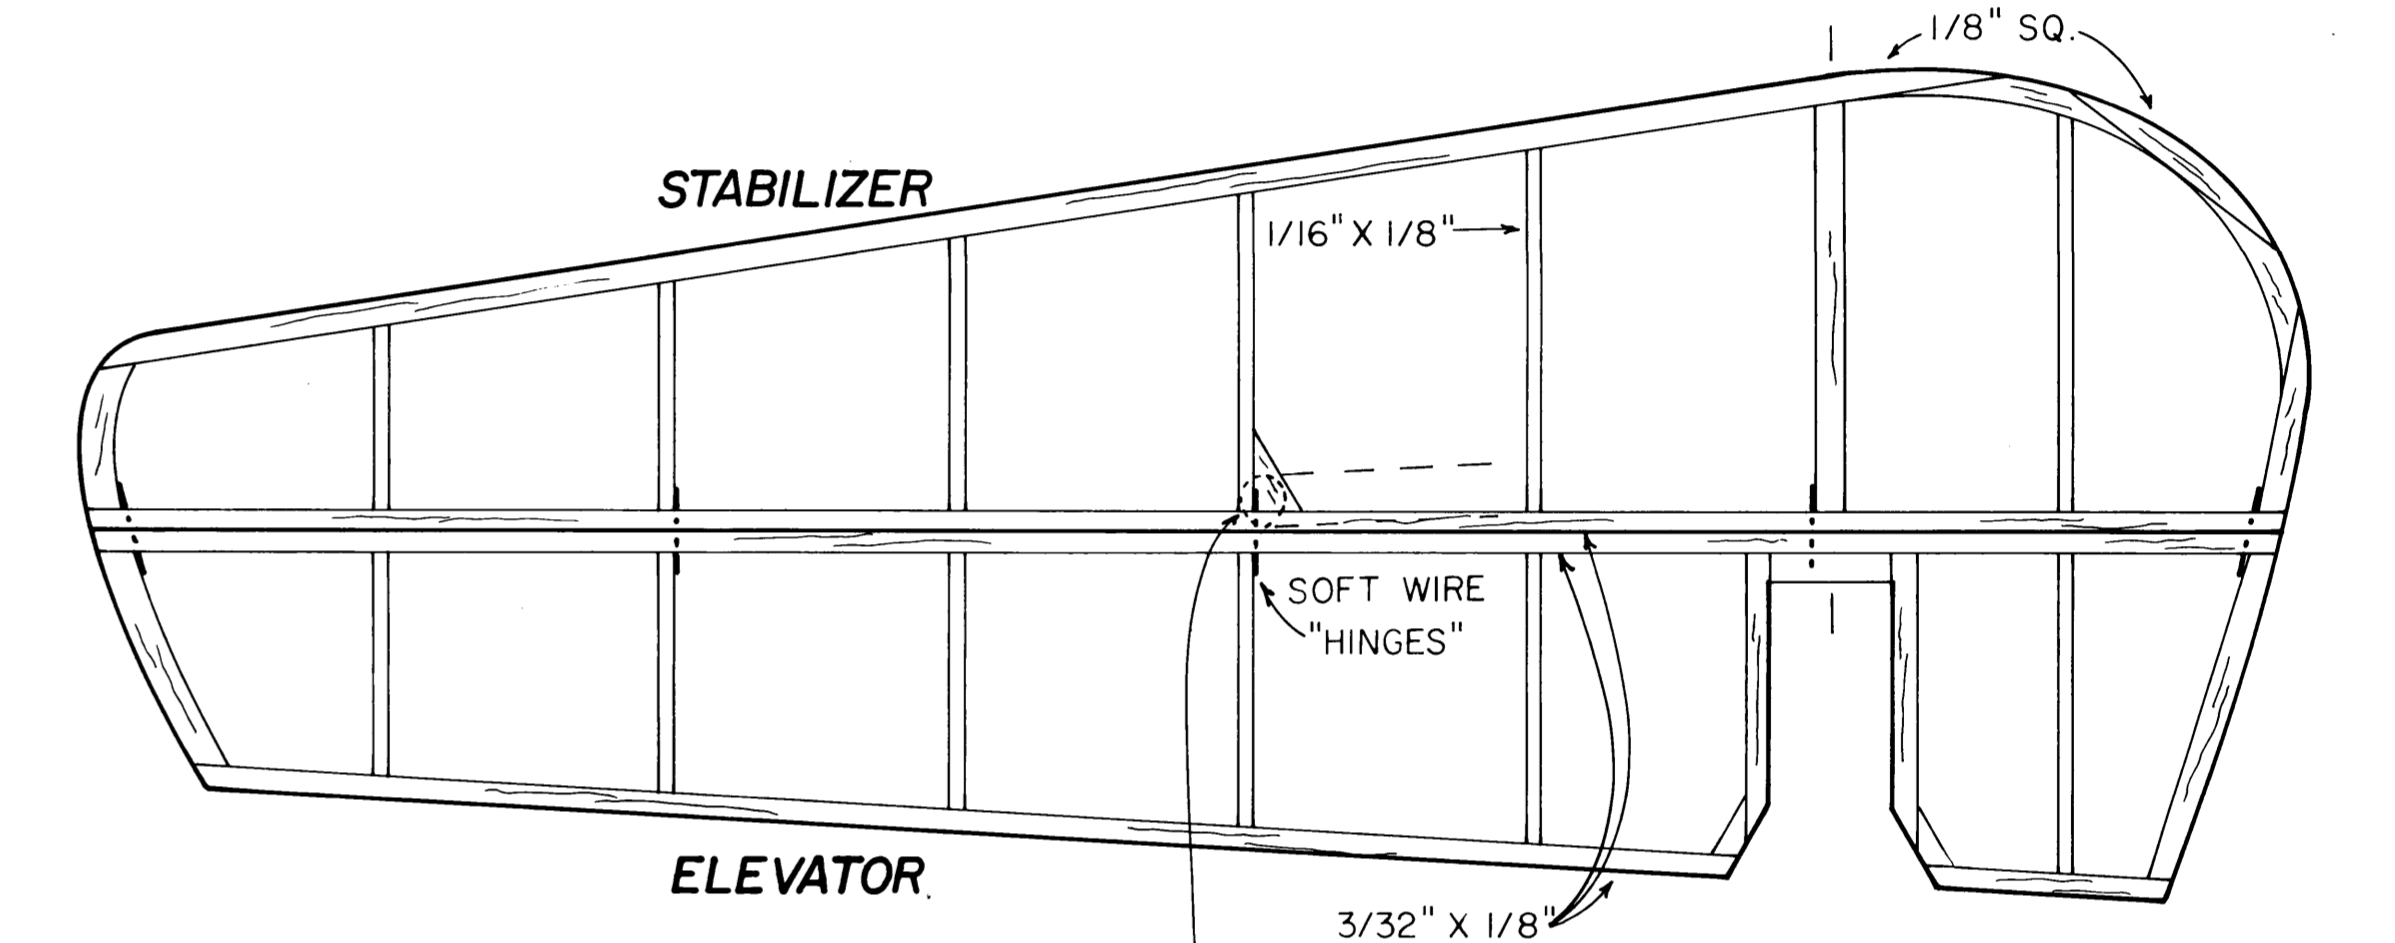

SCALE REFS: 3 VIEW, TEXT & PICS: GREEN "WARPLANES OF THE THIRD REICH"
COLORS & MARKINGS: AIRFIX 1/72 KIT PATTERN NO. 394

NCRA

WHITE STRIPE (ALL CROSSES)
OUTLINE IF L.G. IS UP
SOLID BLACK IF DOWN

WWII
BV 141 B-0
AMA OR FAC
RUBBER FLYING SCALE
BY
A. A. LIDBERG

WING SPAN: 28 1/2"
LENGTH: 22 3/4"

POWER - 6 STRANDS 1/8" FAI 24" LONG
USE A WINDING TUBE!
TRIM PROP'S DIA. IF ROG DESIRED

WRITE FOR PLAN CATALOG:
A. A. LIDBERG
614 E. FORDHAM
TEMPE, ARIZONA 85283

FLIGHT TRIM - NO WARPS
DOWNTHRUST AS SHOWN PLUS SLIGHT RIGHT THRUST
ONE WIDE RIGHT TURN IN 40-50 SEC. MOTOR RUN
VERY SMALL RIGHT RUDDER OFFSET
ELEVATOR OFFSET IF/AS NEEDED FOR GLIDE