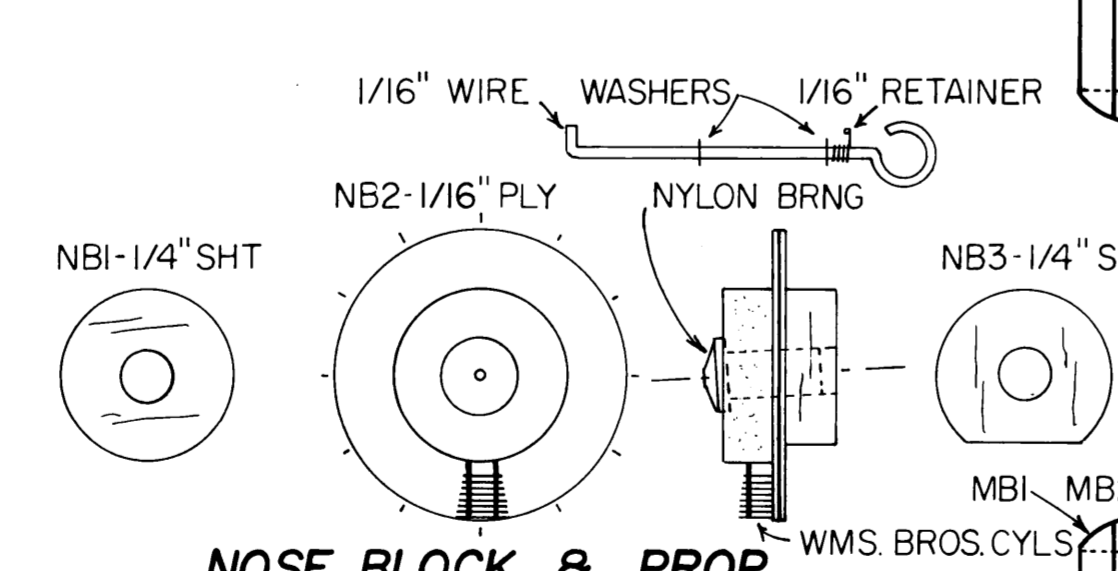

WING SPAN: 28 1/2"
LENGTH: 22 3/4"

POWER - 6 STRANDS 1/8" FAI 24" LONG
USE A WINDING TUBE!
TRIM PROP'S DIA. IF ROG DESIRED

WRITE FOR PLAN CATALOG:
A. A. LIDBERG
614 E. FORDHAM
TEMPE, ARIZONA 85283

FLIGHT TRIM - NO WARPS
DOWNTHRUST AS SHOWN PLUS SLIGHT RIGHT THRUST
ONE WIDE RIGHT TURN IN 40-50 SEC. MOTOR RUN
VERY SMALL RIGHT RUDDER OFFSET
ELEVATOR OFFSET IF/AS NEEDED FOR GLIDE

ALL FORMERS & RIBS 1/16" SHT, EXCEPT AS NOTED
APPLY HOT STUFF TO FORMERS BEFORE CUTTING OUT!

SIG 1 7/16" (NO. SH-539)