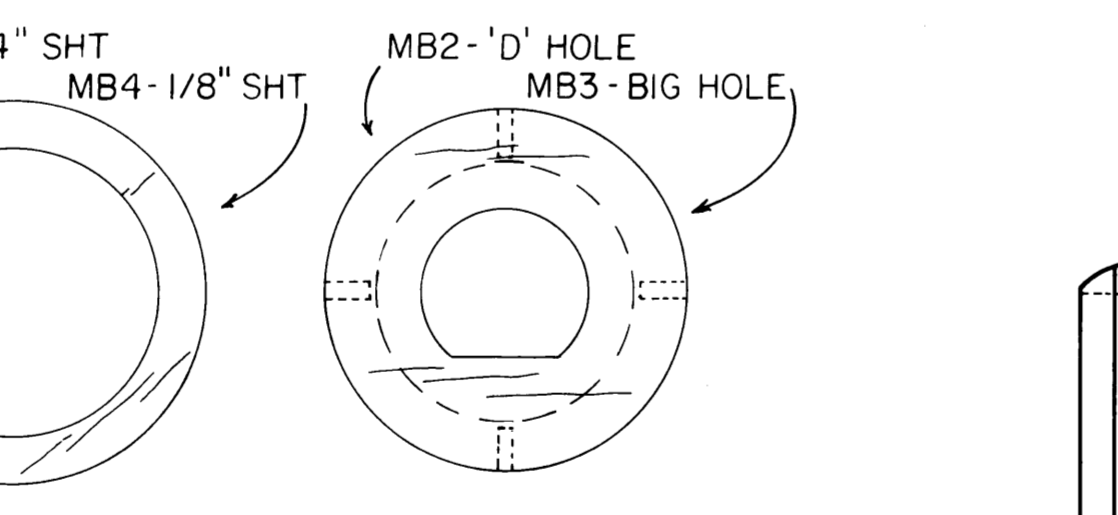

WING SPAN: 28 1/2"
LENGTH: 22 3/4"

POWER - 6 STRANDS 1/8" FAI 24" LONG
USE A WINDING TUBE!
TRIM PROP'S DIA. IF ROG DESIRED

WRITE FOR PLAN CATALOG:
A. A. LIDBERG
614 E. FORDHAM
TEMPE, ARIZONA 85283

FLIGHT TRIM - NO WARPS
DOWNTHRUST AS SHOWN PLUS SLIGHT RIGHT THRUST
ONE WIDE RIGHT TURN IN 40-50 SEC. MOTOR RUN
VERY SMALL RIGHT RUDDER OFFSET
ELEVATOR OFFSET IF/AS NEEDED FOR GLIDE

ALL FORMERS & RIBS 1/16" SHT, EXCEPT AS NOTED
APPLY HOT STUFF TO FORMERS BEFORE CUTTING OUT!

SIG 1 7/16" (NO. SH-539)