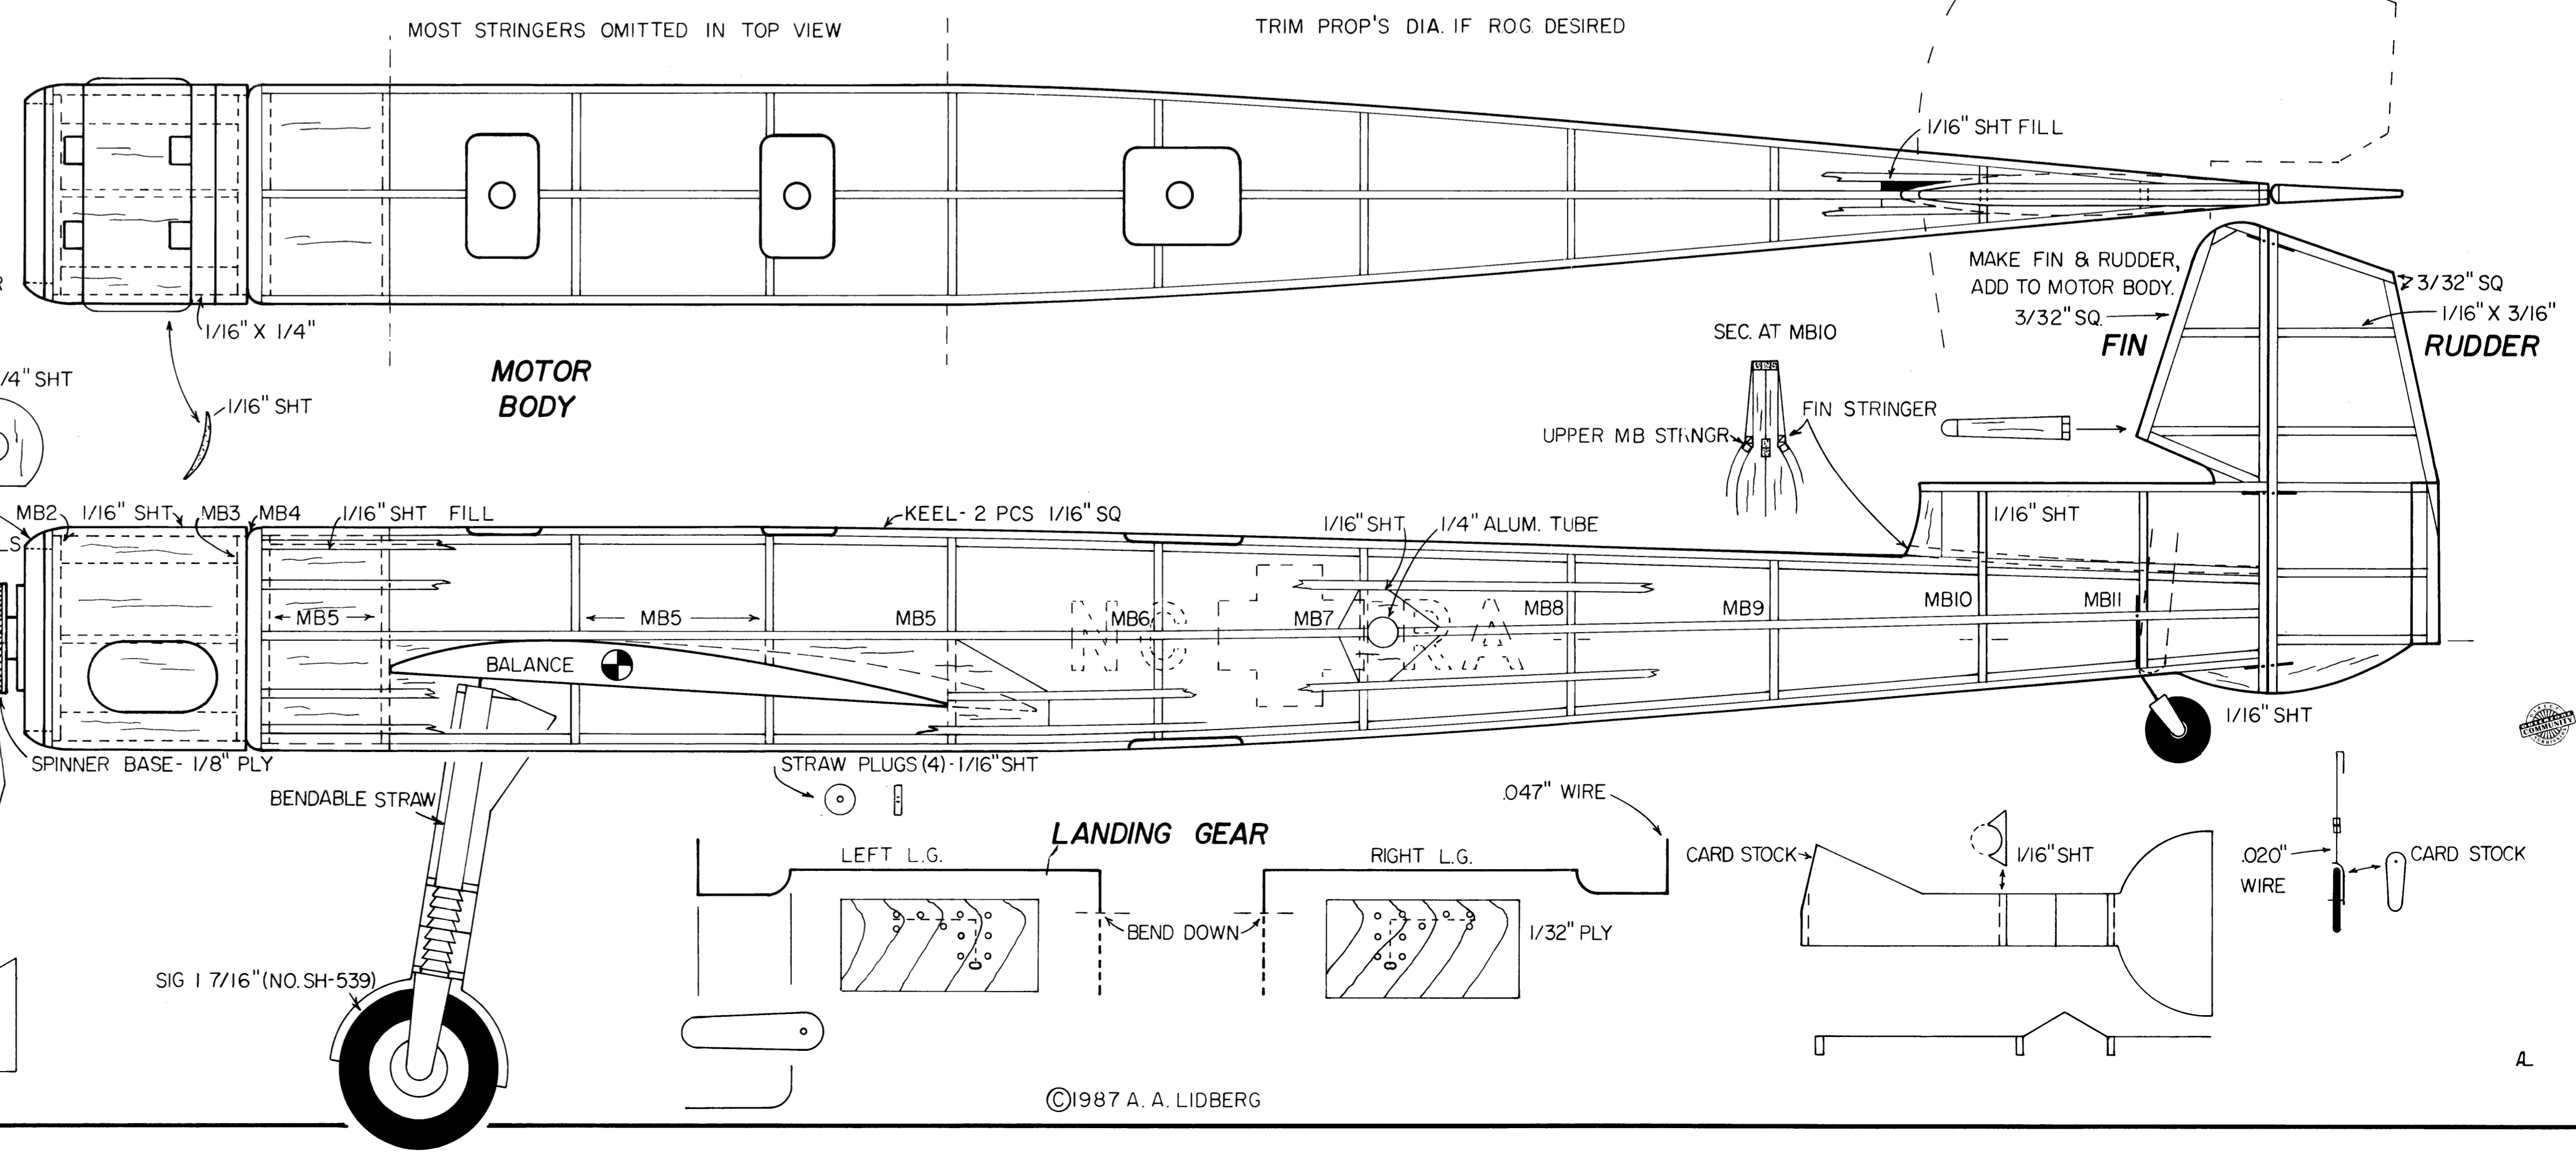

SCALE REFS: 3 VIEW, TEXT & PICS: GREEN "WARPLANES OF THE THIRD REICH"
COLORS & MARKINGS: AIRFIX 1/72 KIT PATTERN NO. 394

NCRA

WHITE STRIPE (ALL CROSSES)
OUTLINE IF L.G. IS UP
SOLID BLACK IF DOWN

WWII
BV 141 B-0
AMA OR FAC
RUBBER FLYING SCALE
BY
A. A. LIDBERG

WING SPAN: 28 1/2"
LENGTH: 22 3/4"

POWER - 6 STRANDS 1/8" FAI 24" LONG
USE A WINDING TUBE!
TRIM PROP'S DIA. IF ROG DESIRED

WRITE FOR PLAN CATALOG:
A. A. LIDBERG
614 E. FORDHAM
TEMPE, ARIZONA 85283

FLIGHT TRIM - NO WARPS
DOWNTHRUST AS SHOWN PLUS SLIGHT RIGHT THRUST
ONE WIDE RIGHT TURN IN 40-50 SEC. MOTOR RUN
VERY SMALL RIGHT RUDDER OFFSET
ELEVATOR OFFSET IF/AS NEEDED FOR GLIDE

ALL FORMERS & RIBS 1/16" SHT, EXCEPT AS NOTED
APPLY HOT STUFF TO FORMERS BEFORE CUTTING OUT!

SIG 1 7/16" (NO. SH-539)