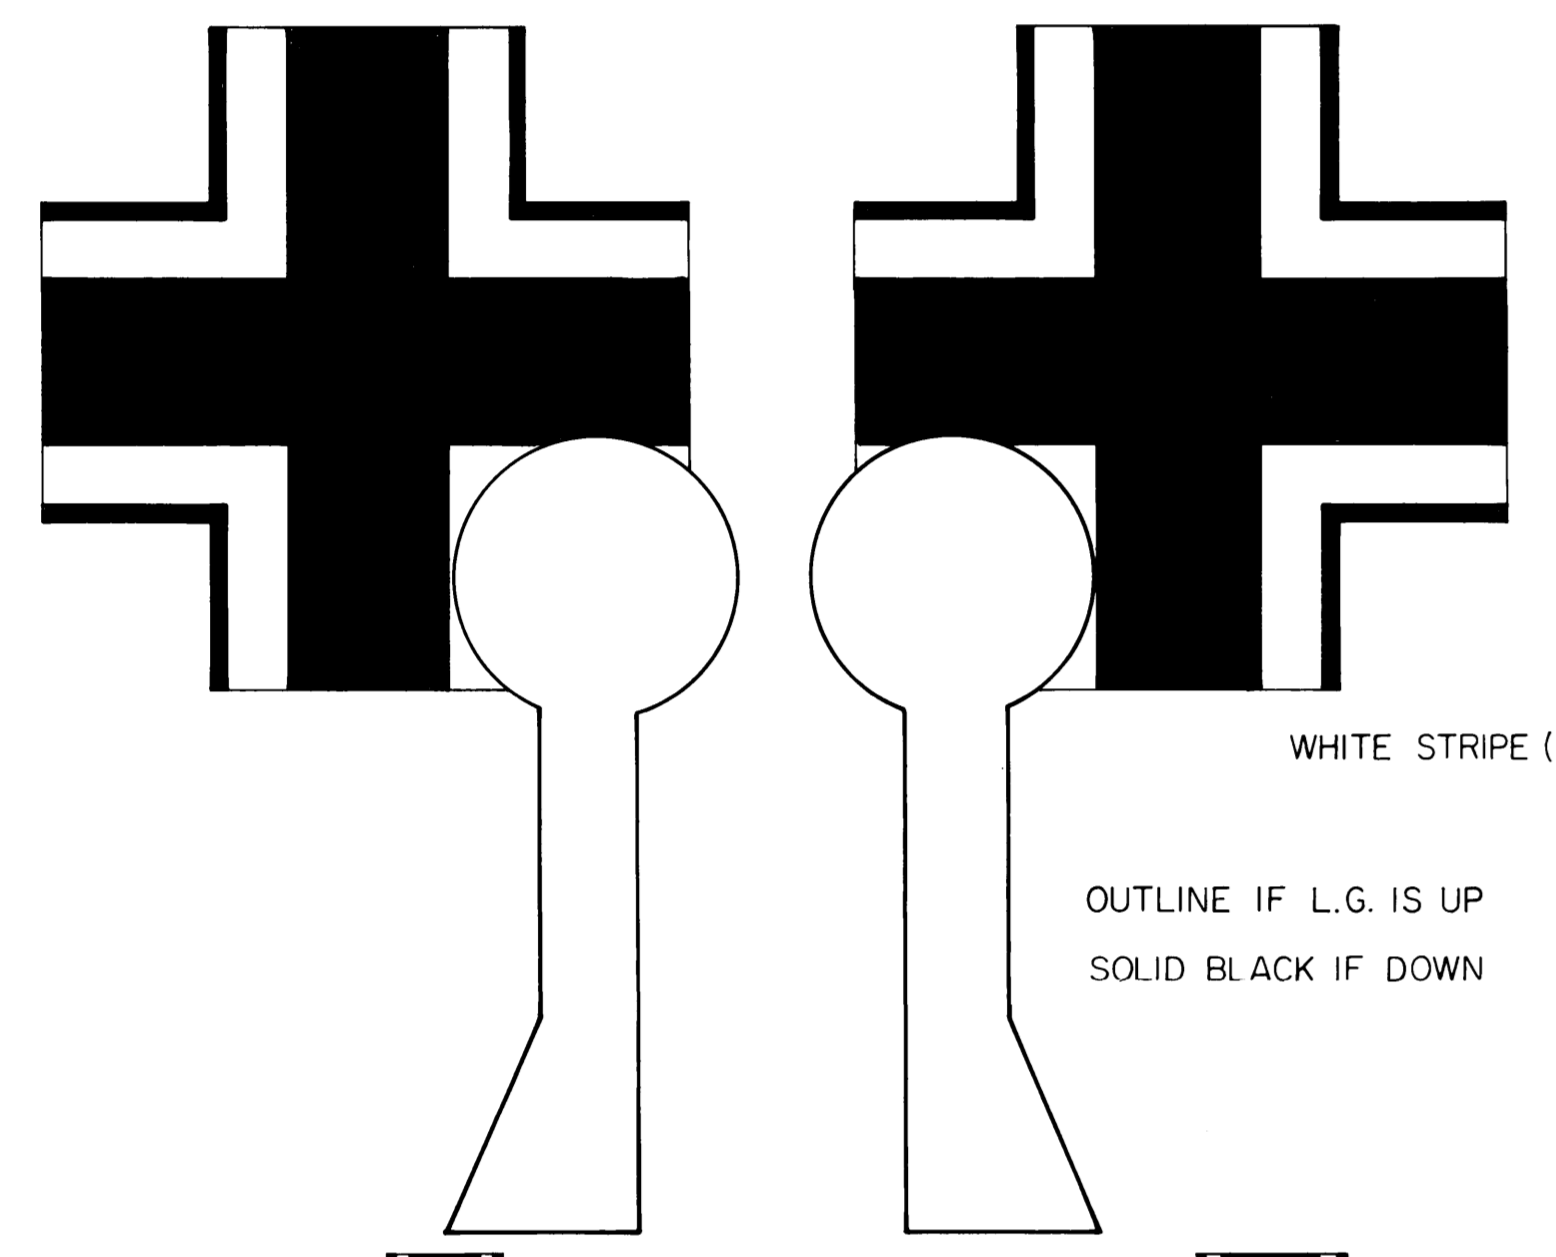

SCALE REFS: 3 VIEW, TEXT & PICS: GREEN "WARPLANES OF THE THIRD REICH"
COLORS & MARKINGS: AIRFIX 1/72 KIT PATTERN NO. 394

NCRA

WHITE STRIPE (ALL CROSSES)
OUTLINE IF L.G. IS UP
SOLID BLACK IF DOWN

WWII
BV 141 B-0
AMA OR FAC
RUBBER FLYING SCALE
BY
A. A. LIDBERG

WING SPAN: 28 1/2"
LENGTH: 22 3/4"

POWER - 6 STRANDS 1/8" FAI 24" LONG
USE A WINDING TUBE!
TRIM PROP'S DIA. IF ROG DESIRED

WRITE FOR PLAN CATALOG:
A. A. LIDBERG
614 E. FORDHAM
TEMPE, ARIZONA 85283

FLIGHT TRIM - NO WARPS
DOWNTHRUST AS SHOWN PLUS SLIGHT RIGHT THRUST
ONE WIDE RIGHT TURN IN 40-50 SEC. MOTOR RUN
VERY SMALL RIGHT RUDDER OFFSET
ELEVATOR OFFSET IF/AS NEEDED FOR GLIDE