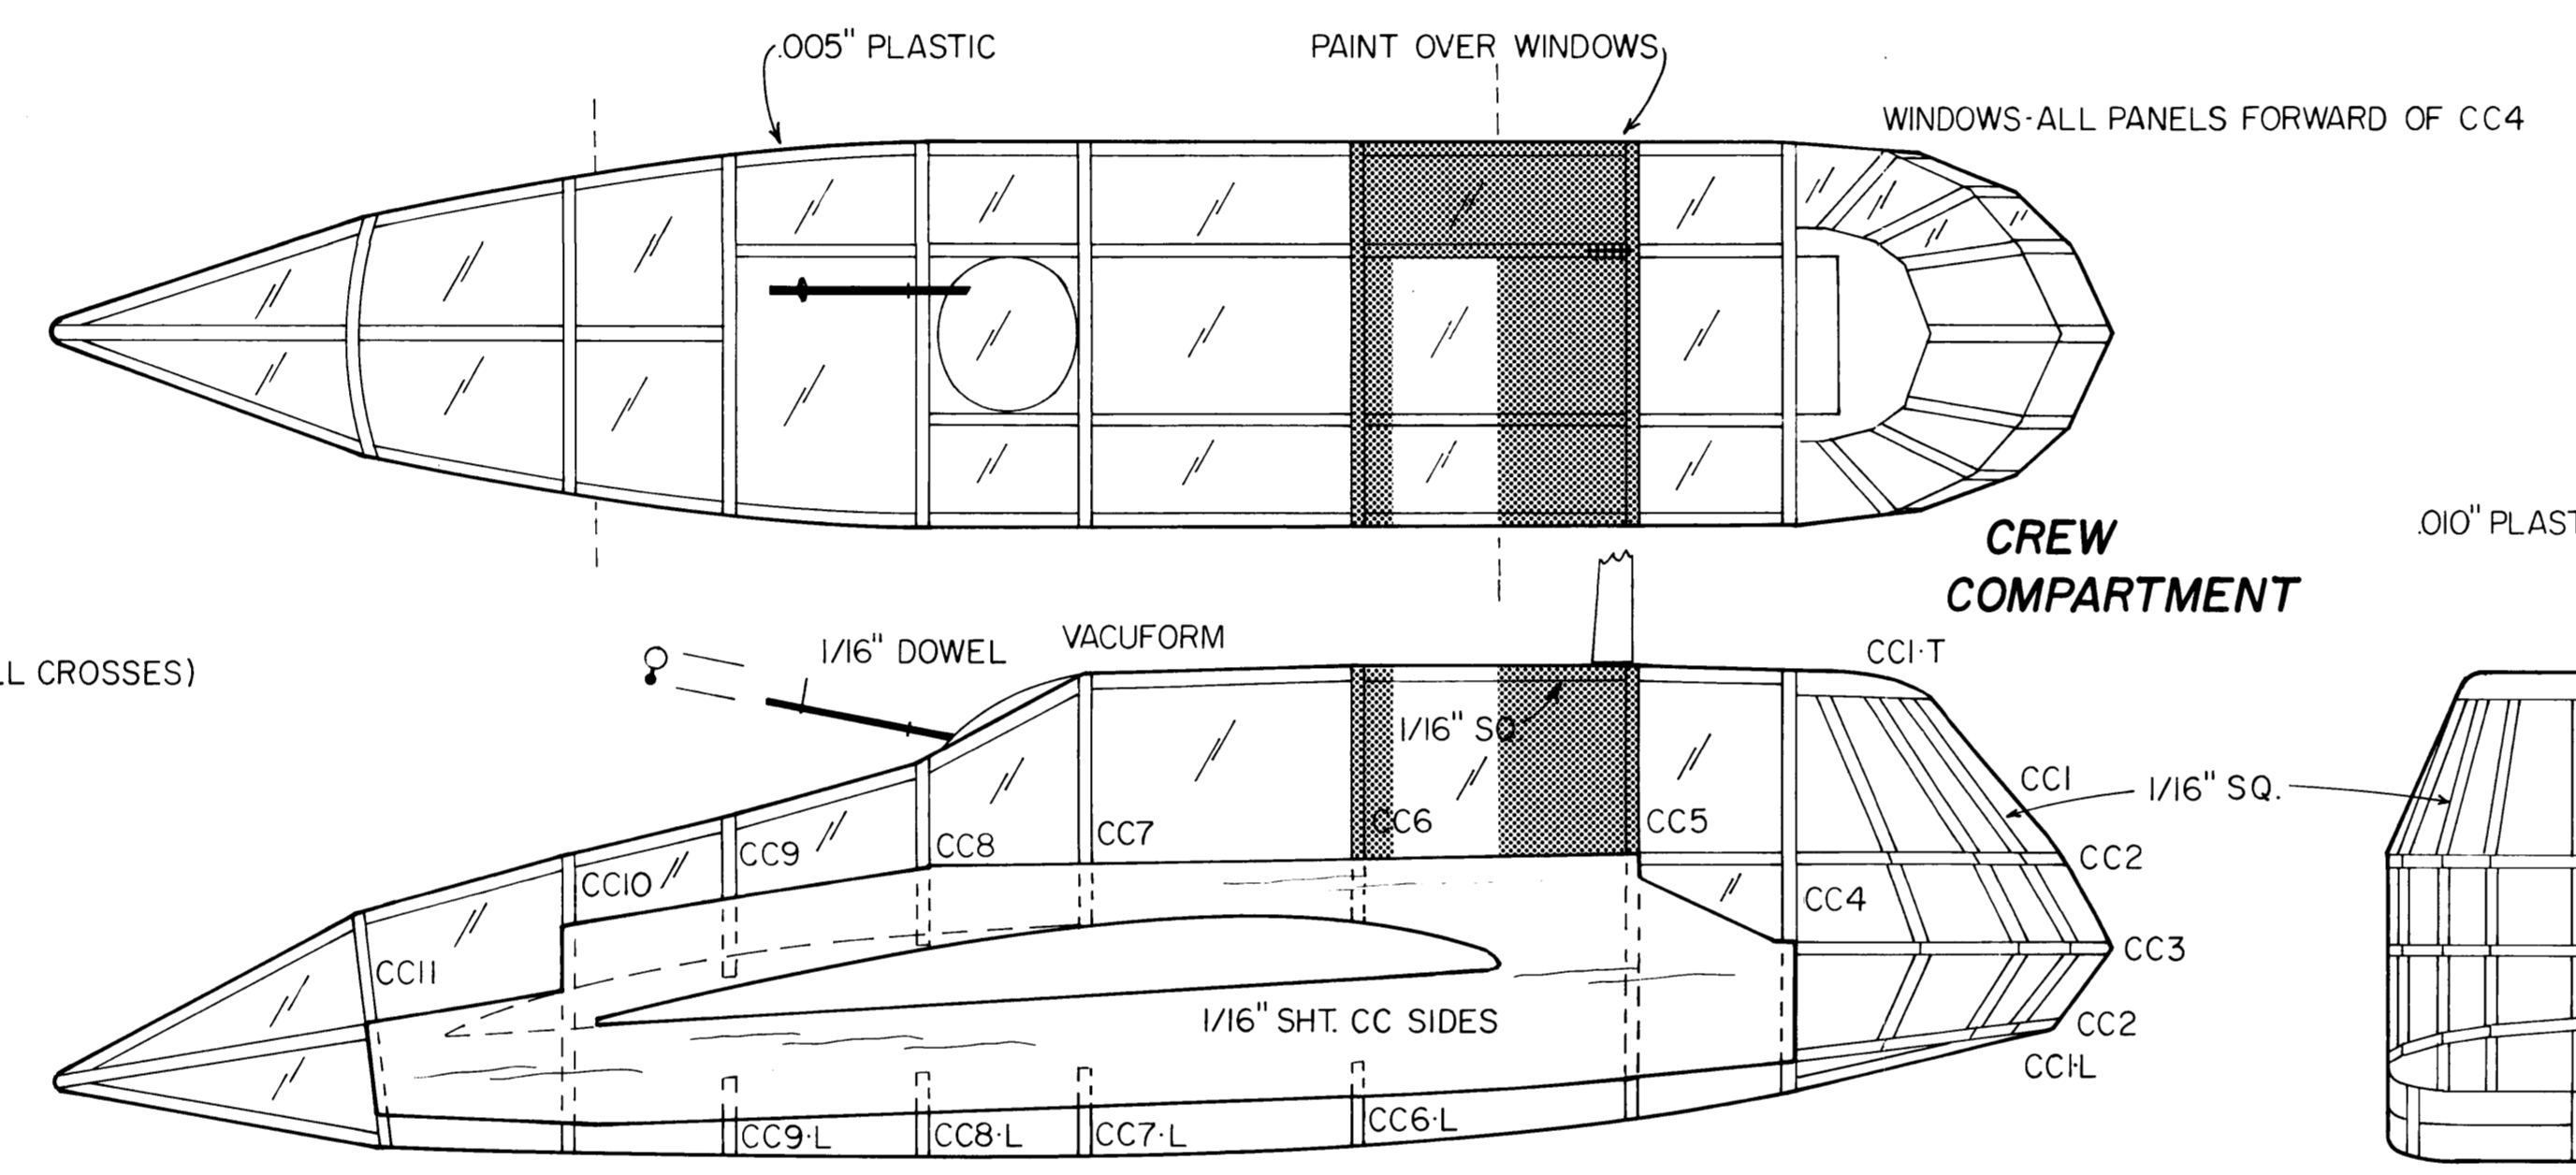

SCALE REFS: 3 VIEW, TEXT & PICS: GREEN "WARPLANES OF THE THIRD REICH"
COLORS & MARKINGS: AIRFIX 1/72 KIT PATTERN NO. 394

NCRA

WHITE STRIPE (ALL CROSSES)
OUTLINE IF L.G. IS UP
SOLID BLACK IF DOWN

WWII
BV 141 B-0
AMA OR FAC
RUBBER FLYING SCALE
BY
A. A. LIDBERG

WING SPAN: 28 1/2"
LENGTH: 22 3/4"

POWER - 6 STRANDS 1/8" FAI 24" LONG
USE A WINDING TUBE!
TRIM PROP'S DIA. IF ROG DESIRED

WRITE FOR PLAN CATALOG:
A. A. LIDBERG
614 E. FORDHAM
TEMPE, ARIZONA 85283

FLIGHT TRIM - NO WARPS
DOWNTHRUST AS SHOWN PLUS SLIGHT RIGHT THRUST
ONE WIDE RIGHT TURN IN 40-50 SEC. MOTOR RUN
VERY SMALL RIGHT RUDDER OFFSET
ELEVATOR OFFSET IF/AS NEEDED FOR GLIDE