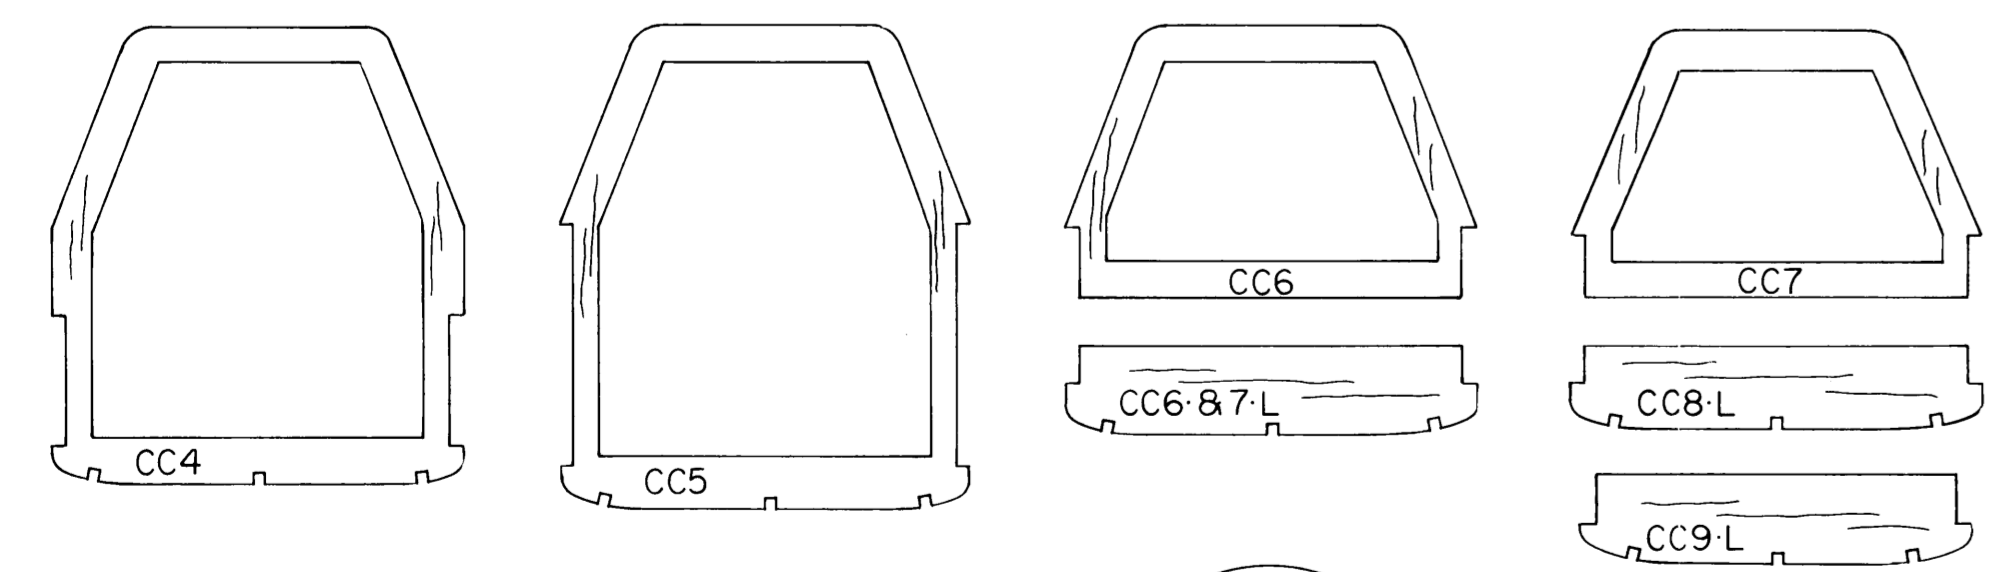

WING SPAN: 28 1/2"
LENGTH: 22 3/4"

POWER - 6 STRANDS 1/8" FAI 24" LONG
USE A WINDING TUBE!
TRIM PROP'S DIA. IF ROG DESIRED

WRITE FOR PLAN CATALOG:
A. A. LIDBERG
614 E. FORDHAM
TEMPE, ARIZONA 85283

FLIGHT TRIM - NO WARPS
DOWNTHRUST AS SHOWN PLUS SLIGHT RIGHT THRUST
ONE WIDE RIGHT TURN IN 40-50 SEC. MOTOR RUN
VERY SMALL RIGHT RUDDER OFFSET
ELEVATOR OFFSET IF/AS NEEDED FOR GLIDE

ALL FORMERS & RIBS 1/16" SHT, EXCEPT AS NOTED
APPLY HOT STUFF TO FORMERS BEFORE CUTTING OUT!

SIG 1 7/16" (NO. SH-539)