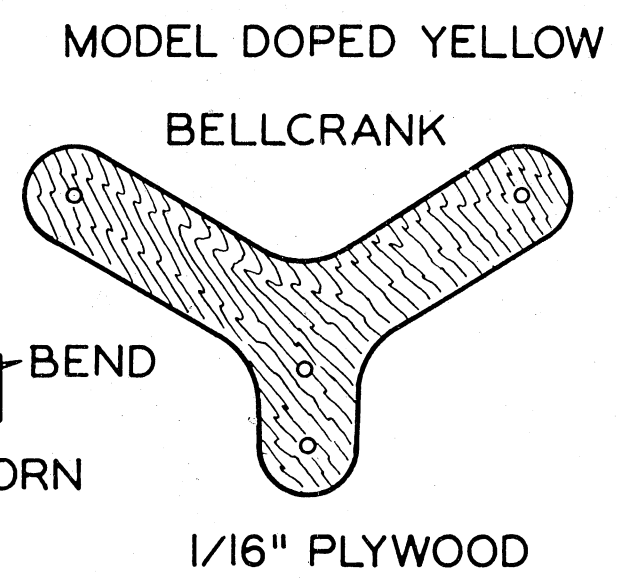

WHIP-POWER P-84

RUDDER FORMED 1/8" SHEET Balsa

WING PLATFORM - 1/16" PLYWOOD

CONTROL HORN

HOLE FOR ADDING CLAY FOR BALANCE

PAINT SILVER