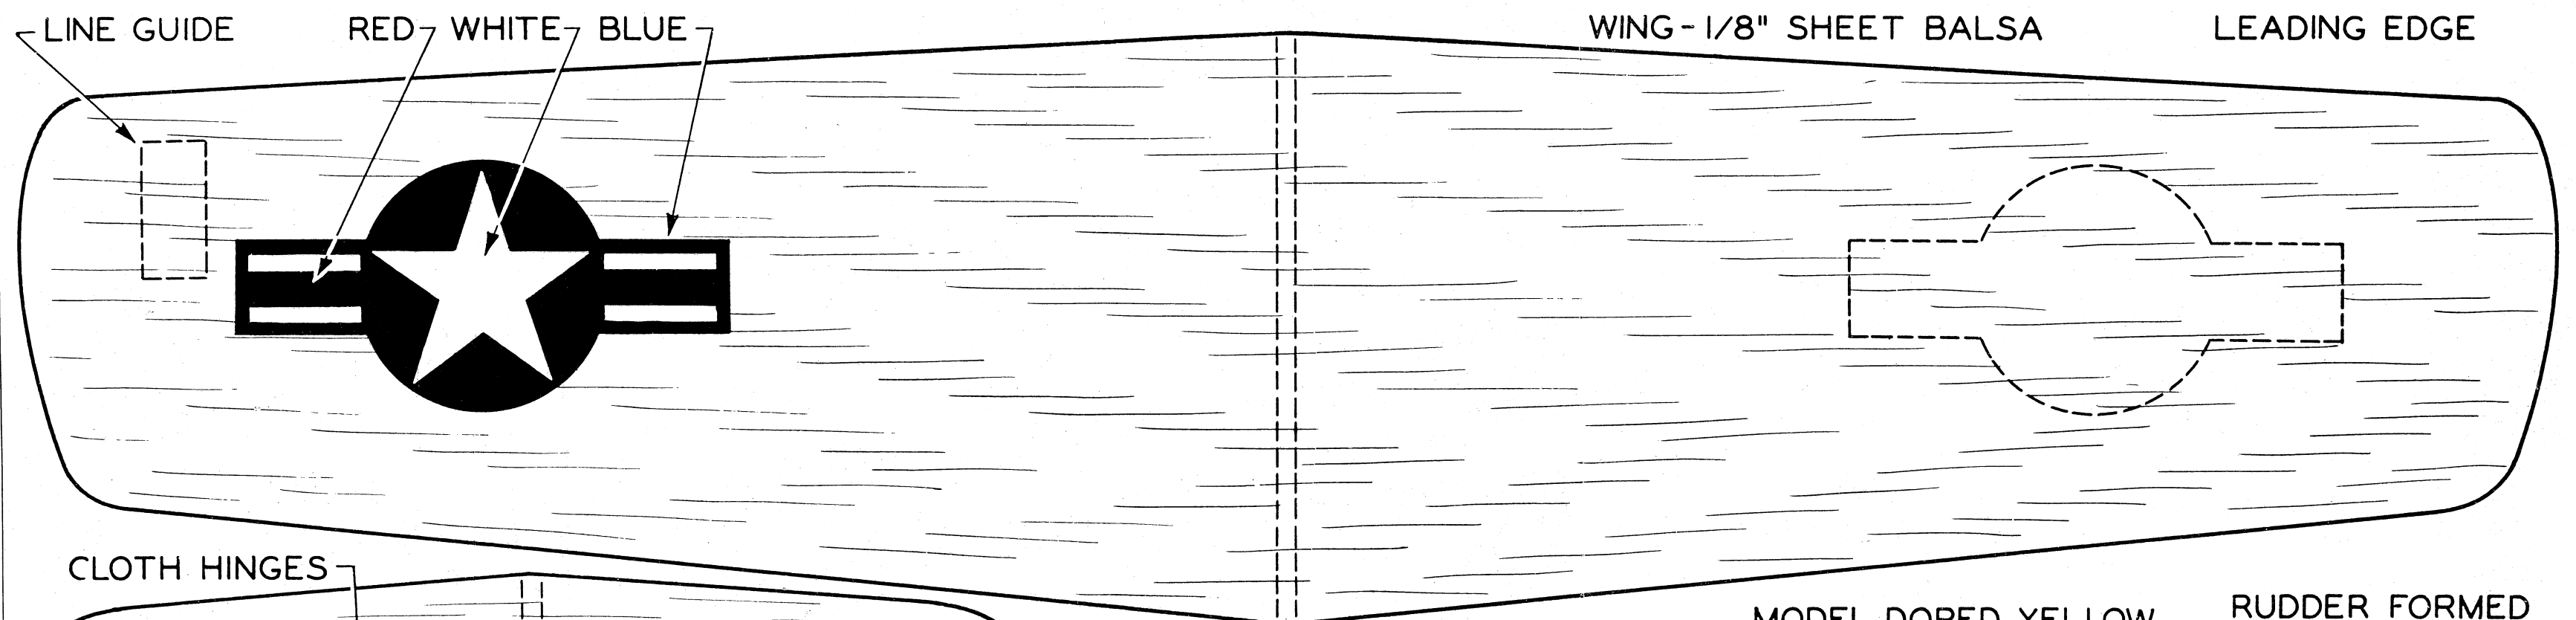

WHIP-POWER P-84

RUDDER FORMED 1/8" SHEET Balsa

WING PLATFORM - 1/16" PLYWOOD

CONTROL HORN

HOLE FOR ADDING CLAY FOR BALANCE

PAINT SILVER