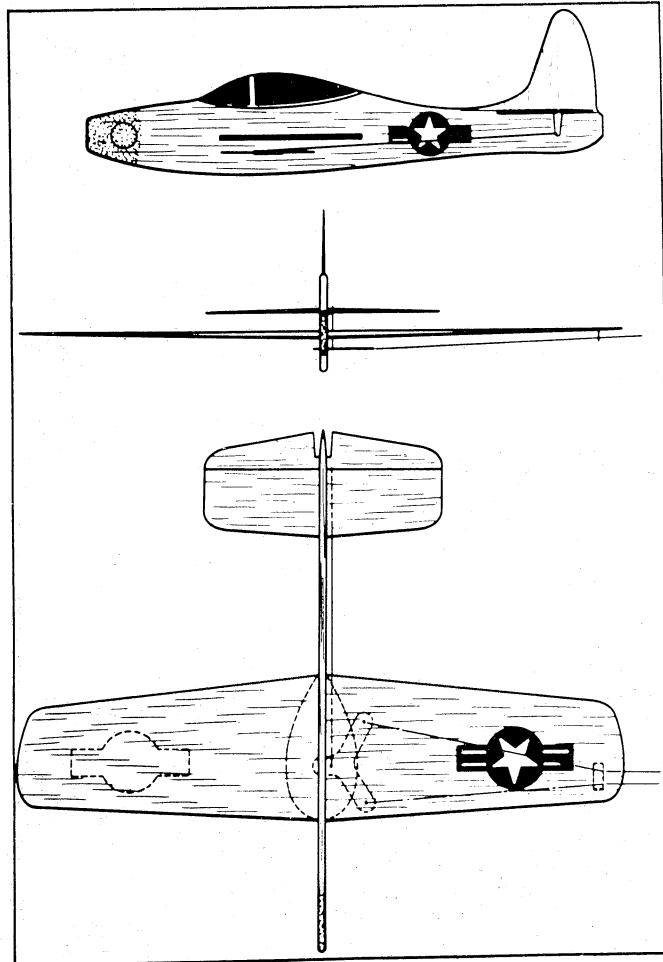

WHIP-POWER P-84

RUDDER FORMED 1/8" SHEET Balsa

WING PLATFORM - 1/16" PLYWOOD

CONTROL HORN

HOLE FOR ADDING CLAY FOR BALANCE

PAINT SILVER