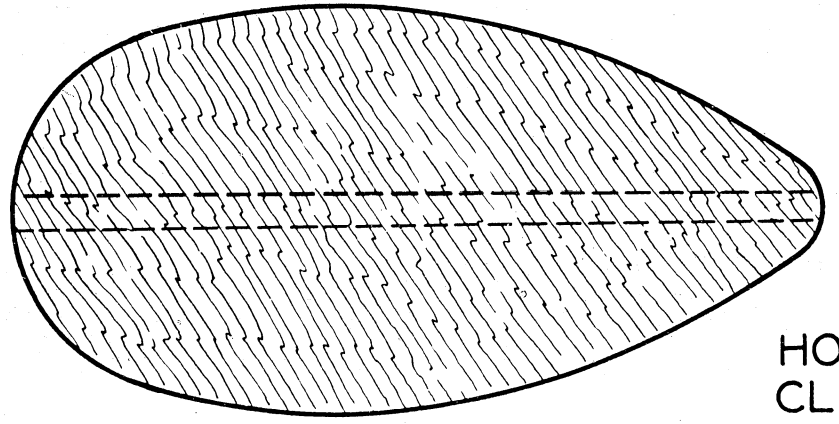

WHIP-POWER P-84

RUDDER FORMED 1/8" SHEET Balsa

WING PLATFORM - 1/16" PLYWOOD

CONTROL HORN

HOLE FOR ADDING CLAY FOR BALANCE

PAINT SILVER