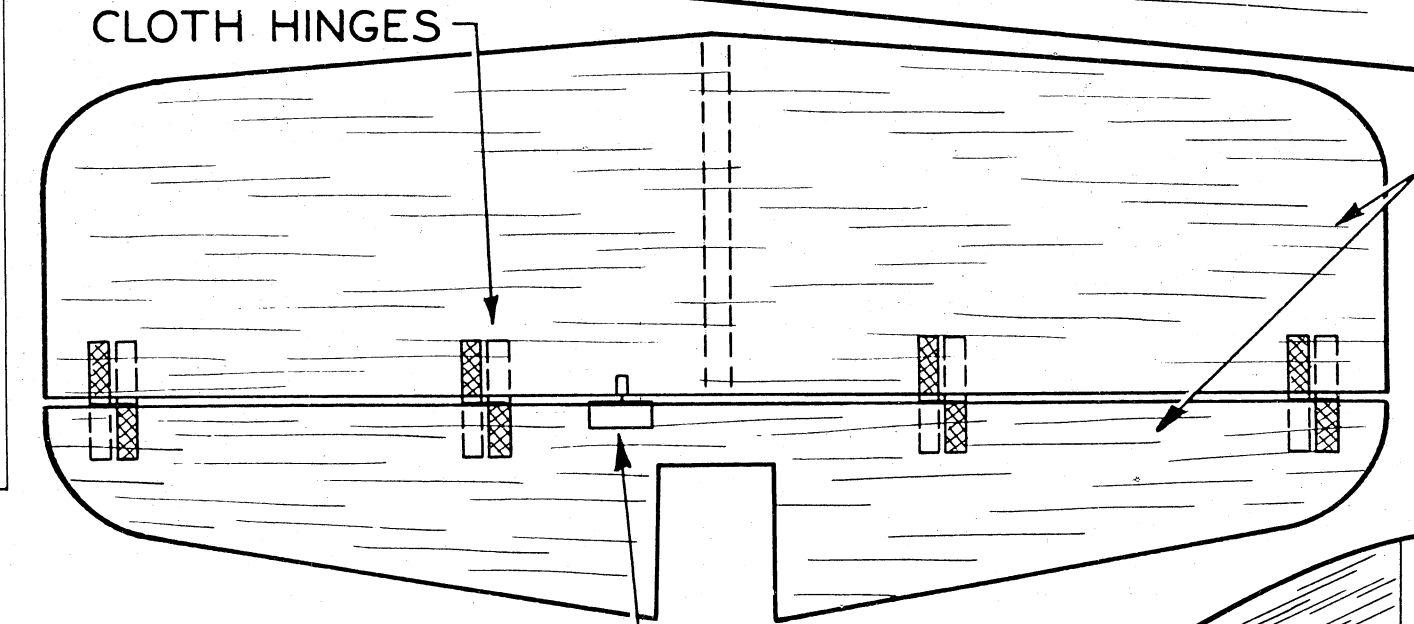

WHIP-POWER P-84

RUDDER FORMED 1/8" SHEET Balsa

WING PLATFORM - 1/16" PLYWOOD

CONTROL HORN

HOLE FOR ADDING CLAY FOR BALANCE

PAINT SILVER