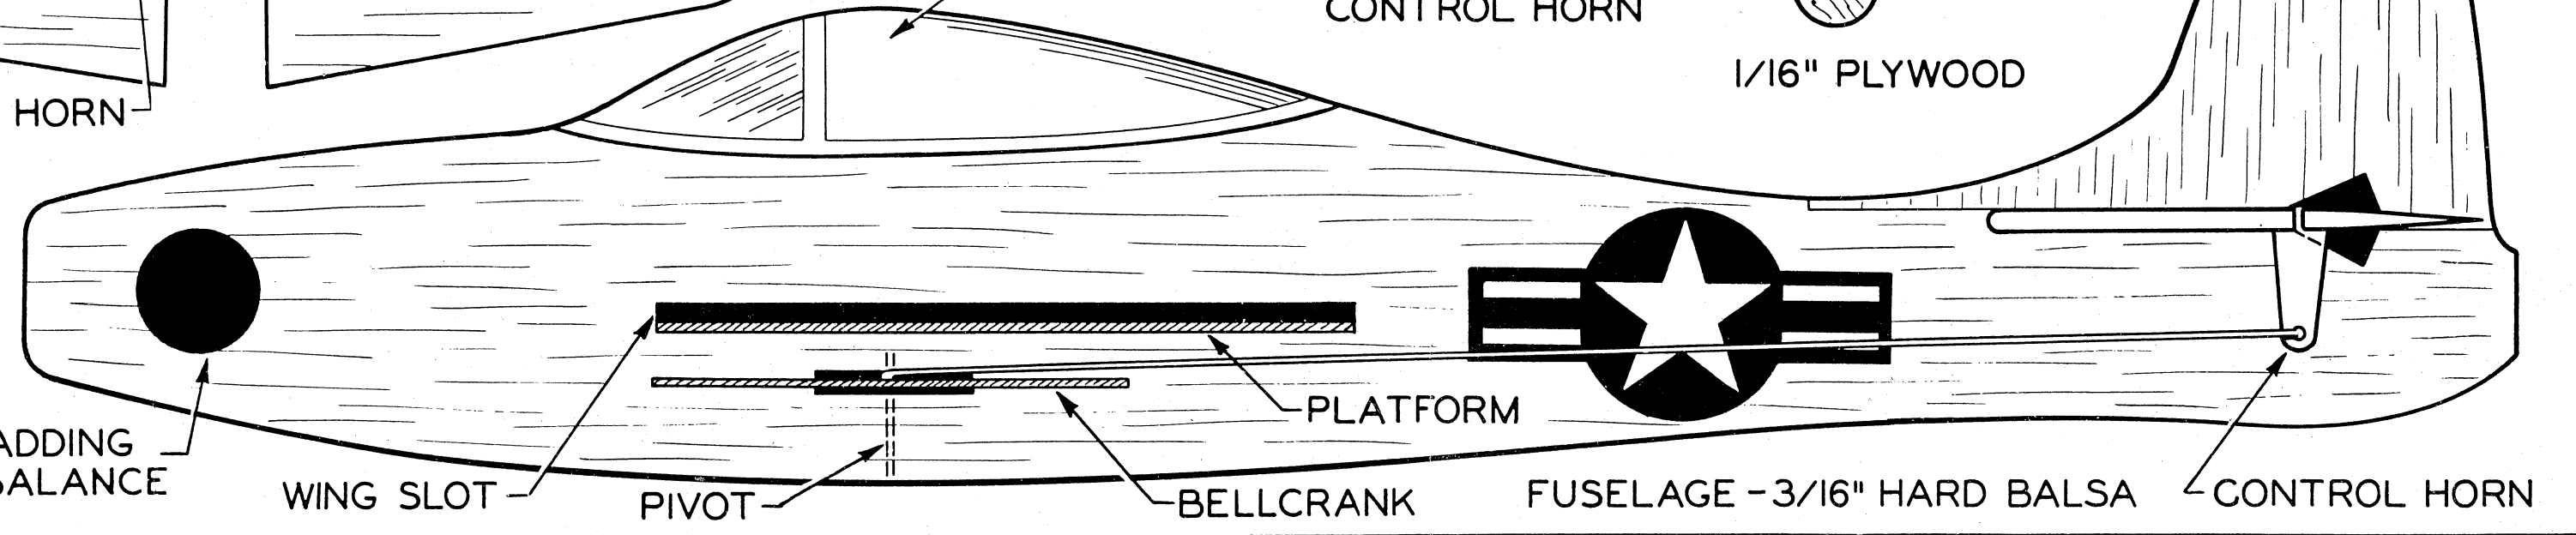

WHIP-POWER P-84

RUDDER FORMED 1/8" SHEET Balsa

WING PLATFORM - 1/16" PLYWOOD

CONTROL HORN

HOLE FOR ADDING CLAY FOR BALANCE

PAINT SILVER