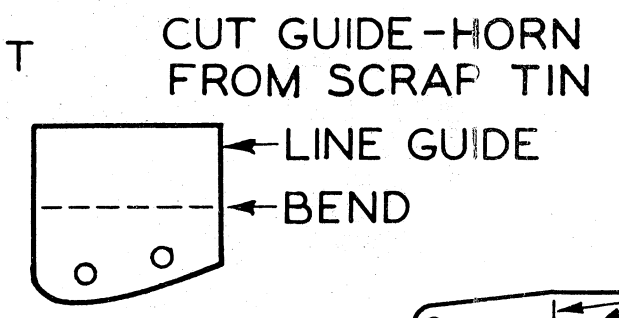

WHIP-POWER P-84

RUDDER FORMED 1/8" SHEET Balsa

WING PLATFORM - 1/16" PLYWOOD

CONTROL HORN

HOLE FOR ADDING CLAY FOR BALANCE

PAINT SILVER