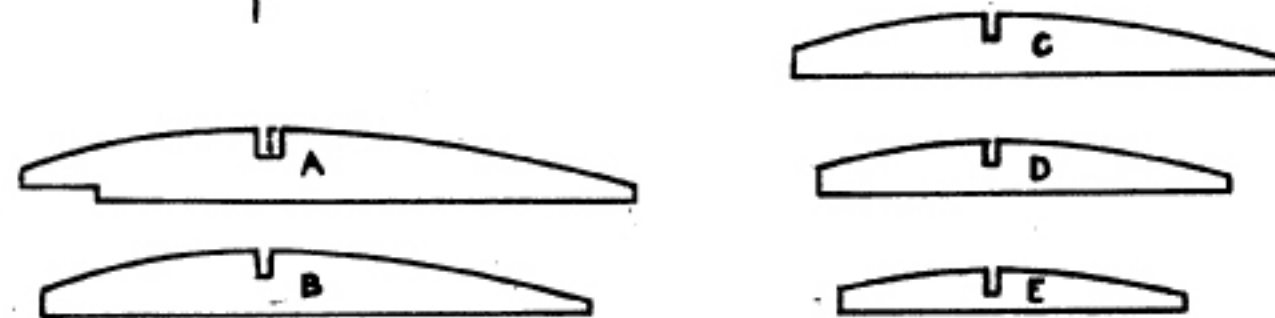

Former F-1 (3 required) from 1/8" sh.

Formers F-2 thru F-8 from 1/16" sh.

**Color Scheme**  
 Trainer yellow on both top and bottom surfaces. Standard RAF roundels with blue, white, and red rudder stripes and black aircraft codes.

All strip wood 1/16" sq.

Windscreens from acetate

3

All ribs from 1/16" sh.

L.G. fairing from two pieces 1/16" sh.

balsa wheel

0.015" M.W.

**BAY STATE MODEL CO.**