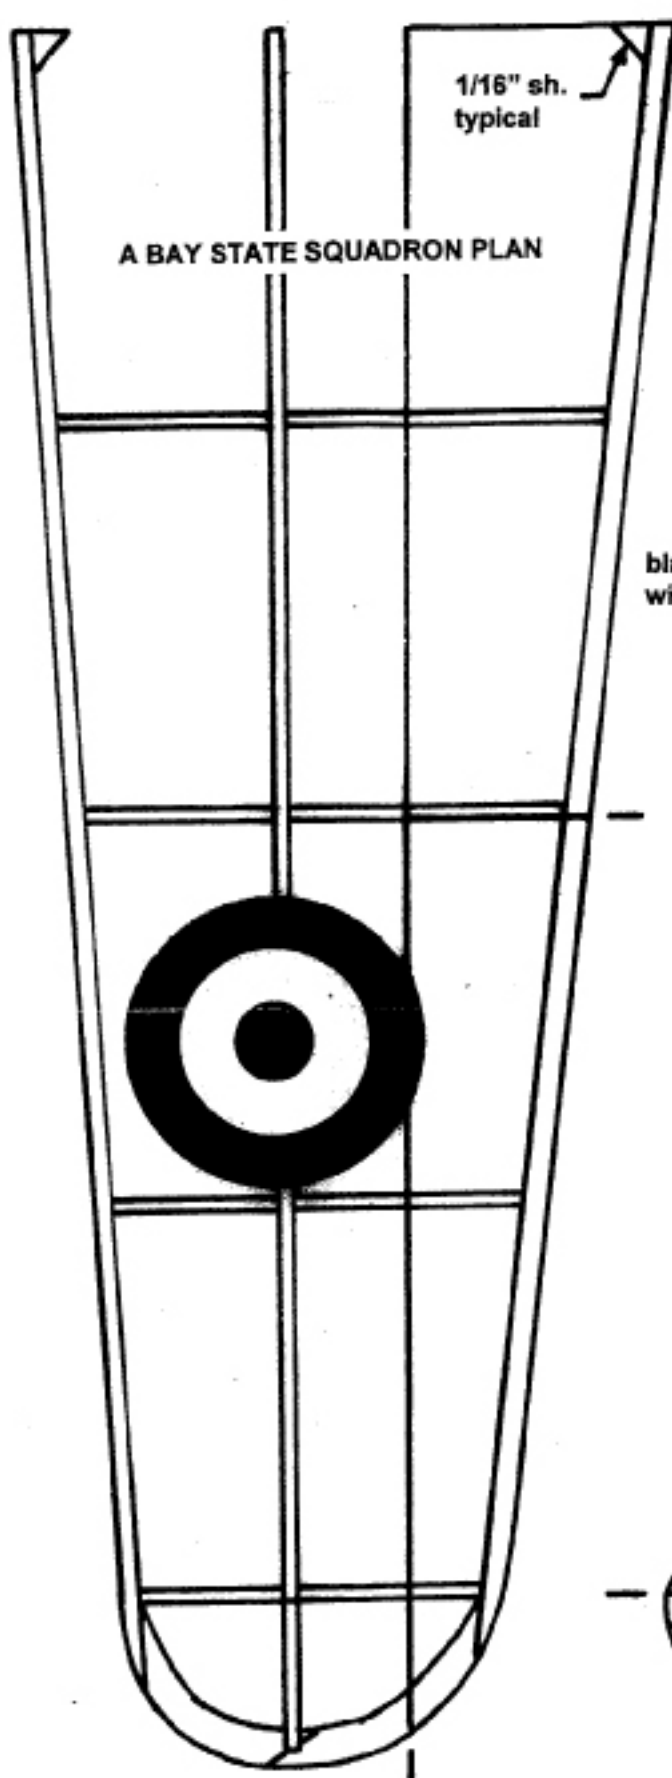

Former F-1 (3 required) from 1/8" sh.

Formers F-2 thru F-8 from 1/16" sh.

**Color Scheme**  
 Trainer yellow on both top and bottom surfaces. Standard RAF roundels with blue, white, and red rudder stripes and black aircraft codes.

All strip wood 1/16" sq.

Windscreens from acetate

3

All ribs from 1/16" sh.

L.G. fairing from two pieces 1/16" sh.

balsa wheel

0.015" M.W.

**BAY STATE MODEL CO.**

**RAF D.H. 94 MOTH MINOR TRAINER**

Wingspan 21" Length 14 1/2"

Designed & Drawn by Mike Nassise, 11/05