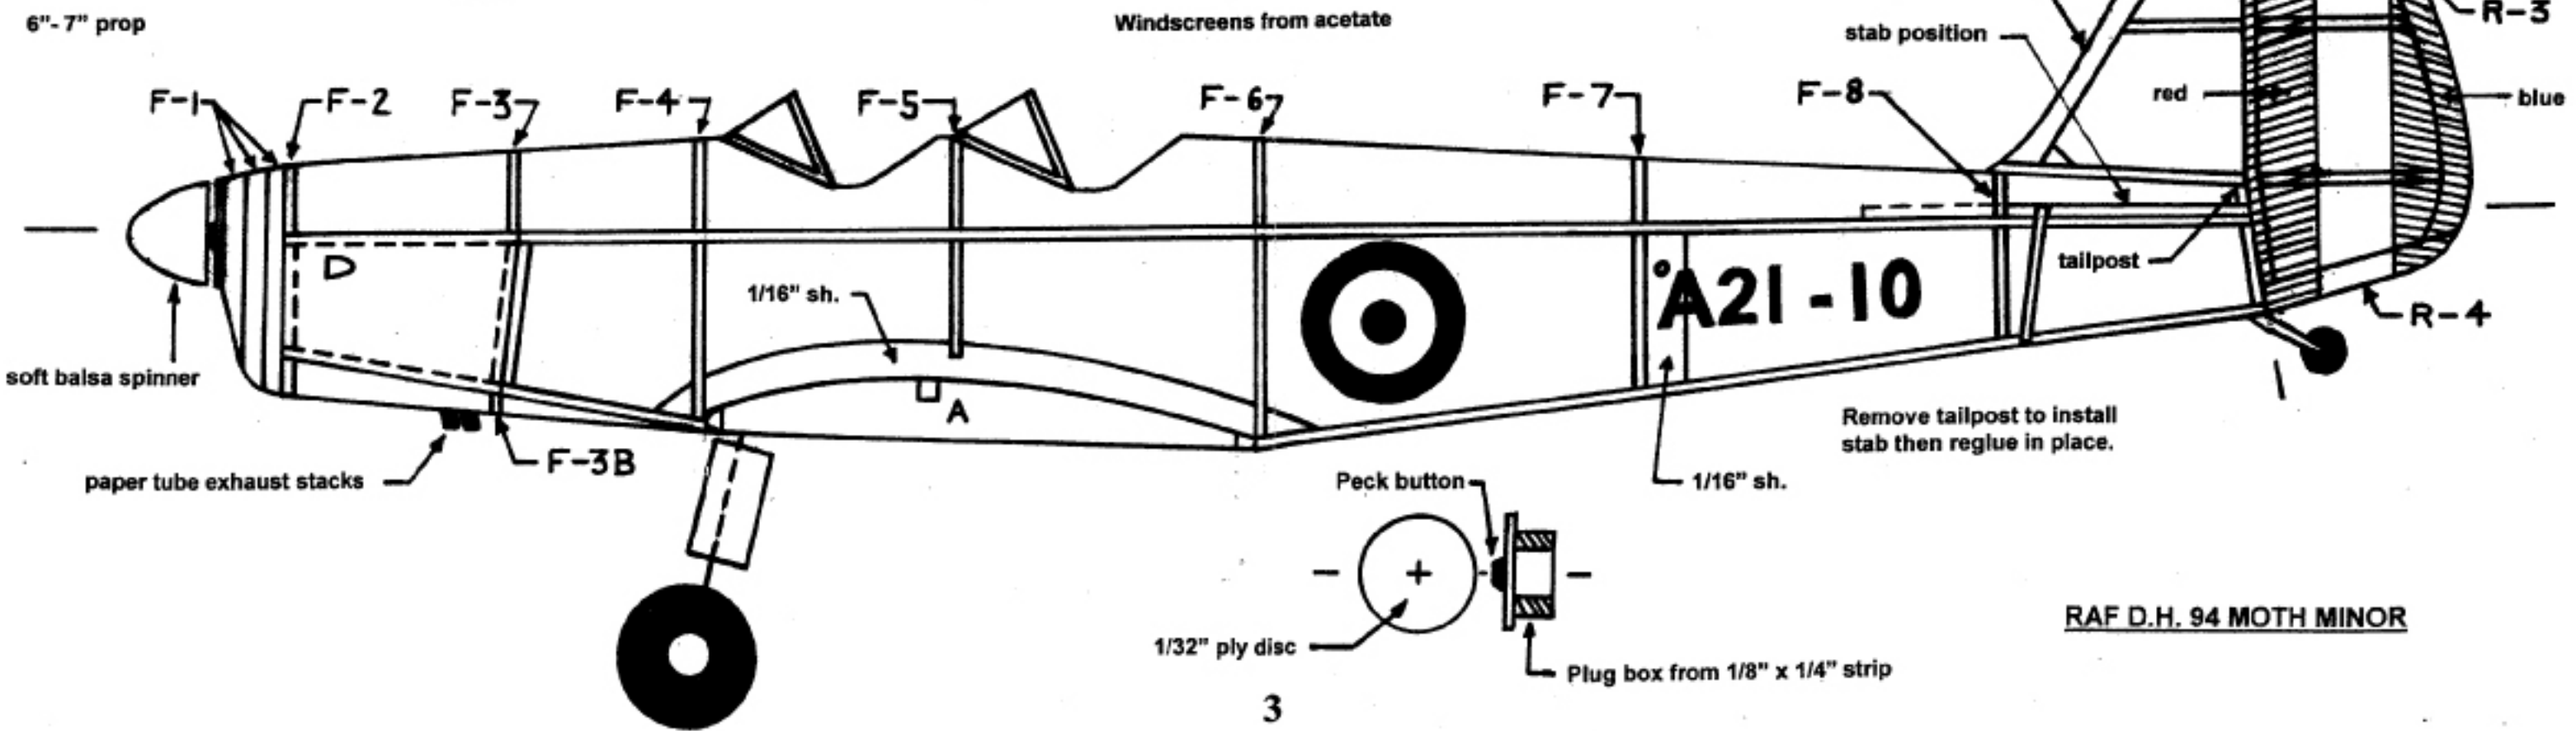

Former F-1 (3 required) from 1/8" sh.

Formers F-2 thru F-8 from 1/16" sh.

**Color Scheme**  
 Trainer yellow on both top and bottom surfaces. Standard RAF roundels with blue, white, and red rudder stripes and black aircraft codes.

All strip wood 1/16" sq.

Windscreens from acetate

3

All ribs from 1/16" sh.

L.G. fairing from two pieces 1/16" sh.

balsa wheel

0.015" M.W.

**BAY STATE MODEL CO.**

**RAF D.H. 94 MOTH MINOR TRAINER**

Wingspan 21" Length 14 1/2"

Designed & Drawn by Mike Nassise, 11/05