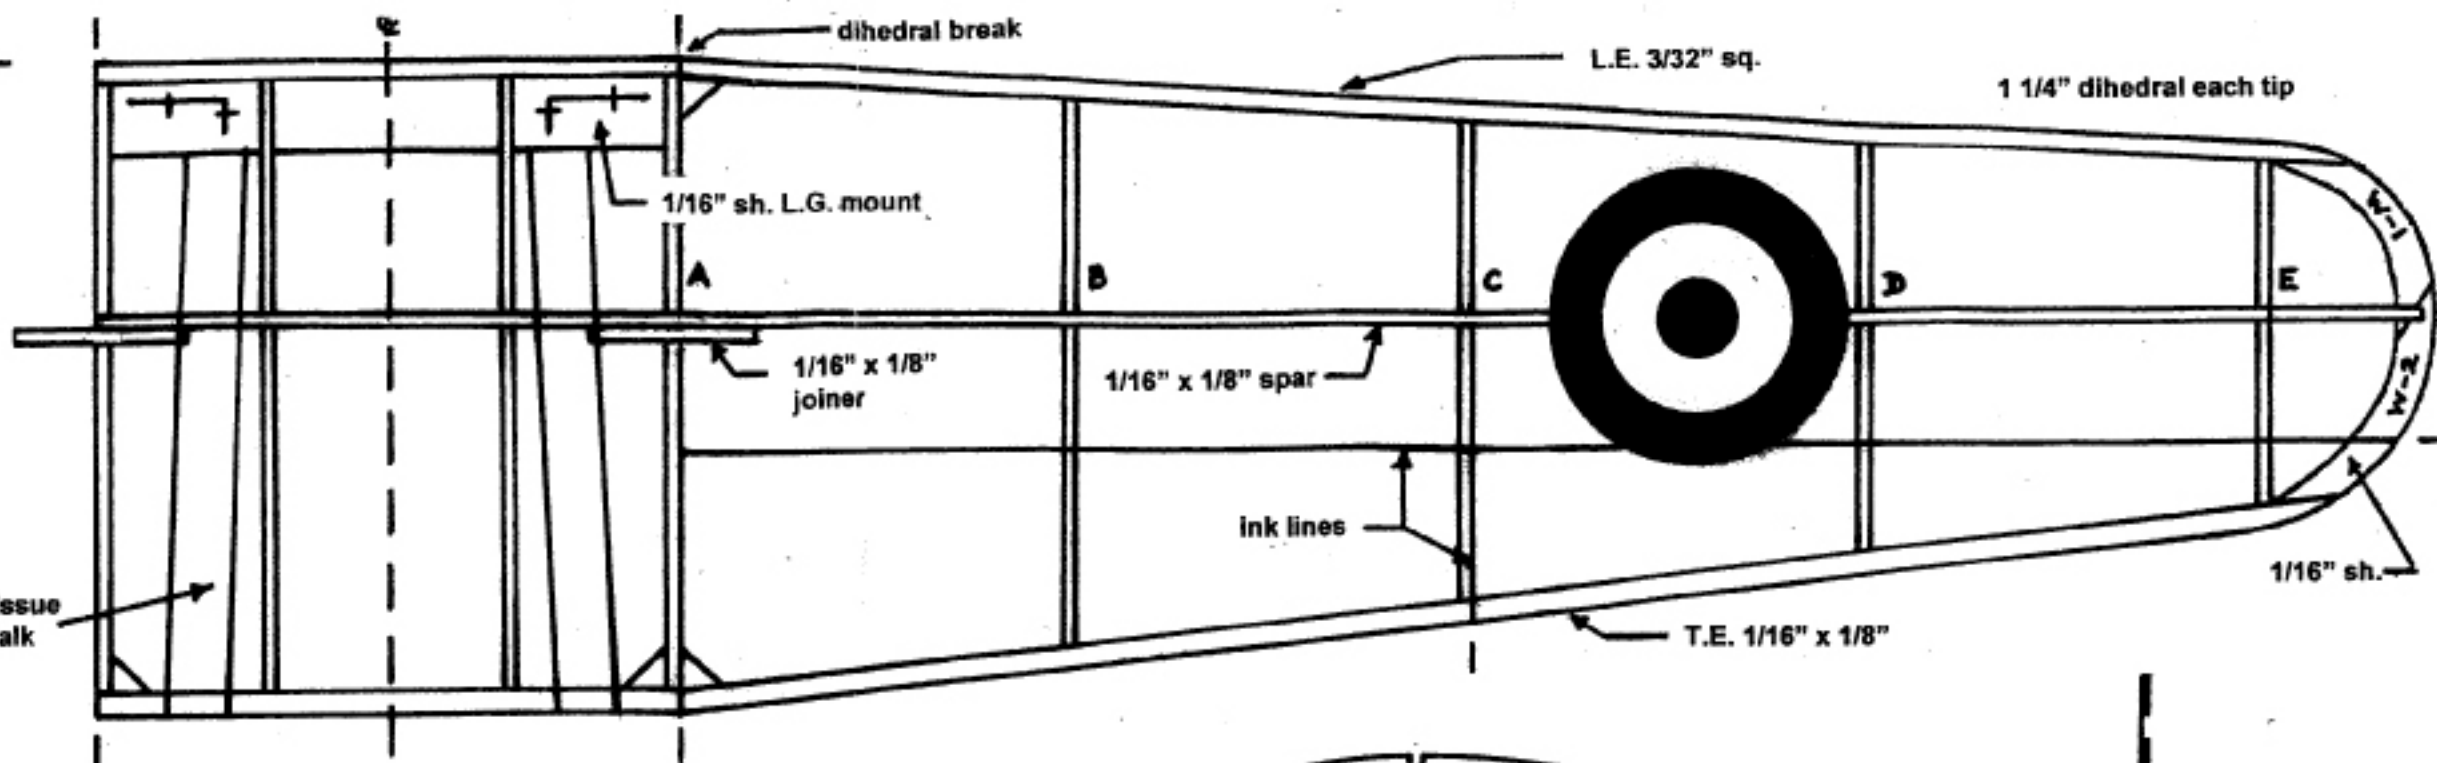

Former F-1 (3 required) from 1/8" sh.

Formers F-2 thru F-8 from 1/16" sh.

**Color Scheme**  
 Trainer yellow on both top and bottom surfaces. Standard RAF roundels with blue, white, and red rudder stripes and black aircraft codes.

All strip wood 1/16" sq.

Windscreens from acetate

3

All ribs from 1/16" sh.

L.G. fairing from two pieces 1/16" sh.

balsa wheel

0.015" M.W.

**BAY STATE MODEL CO.**