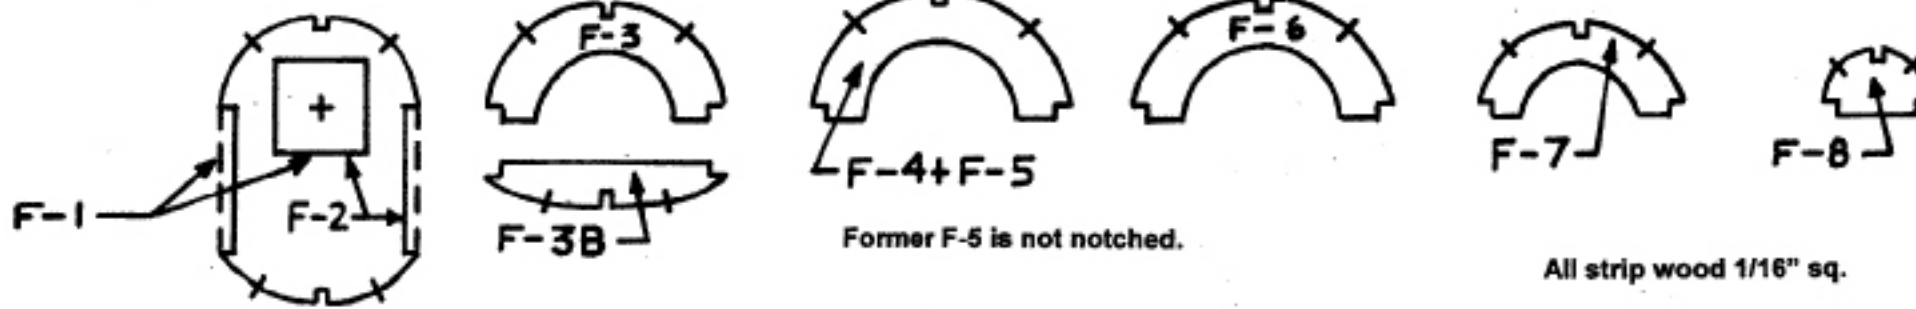

Former F-1 (3 required) from 1/8" sh.

Formers F-2 thru F-8 from 1/16" sh.

**Color Scheme**  
 Trainer yellow on both top and bottom surfaces. Standard RAF roundels with blue, white, and red rudder stripes and black aircraft codes.

All strip wood 1/16" sq.

Windscreens from acetate

3

All ribs from 1/16" sh.

L.G. fairing from two pieces 1/16" sh.

balsa wheel

0.015" M.W.

**BAY STATE MODEL CO.**