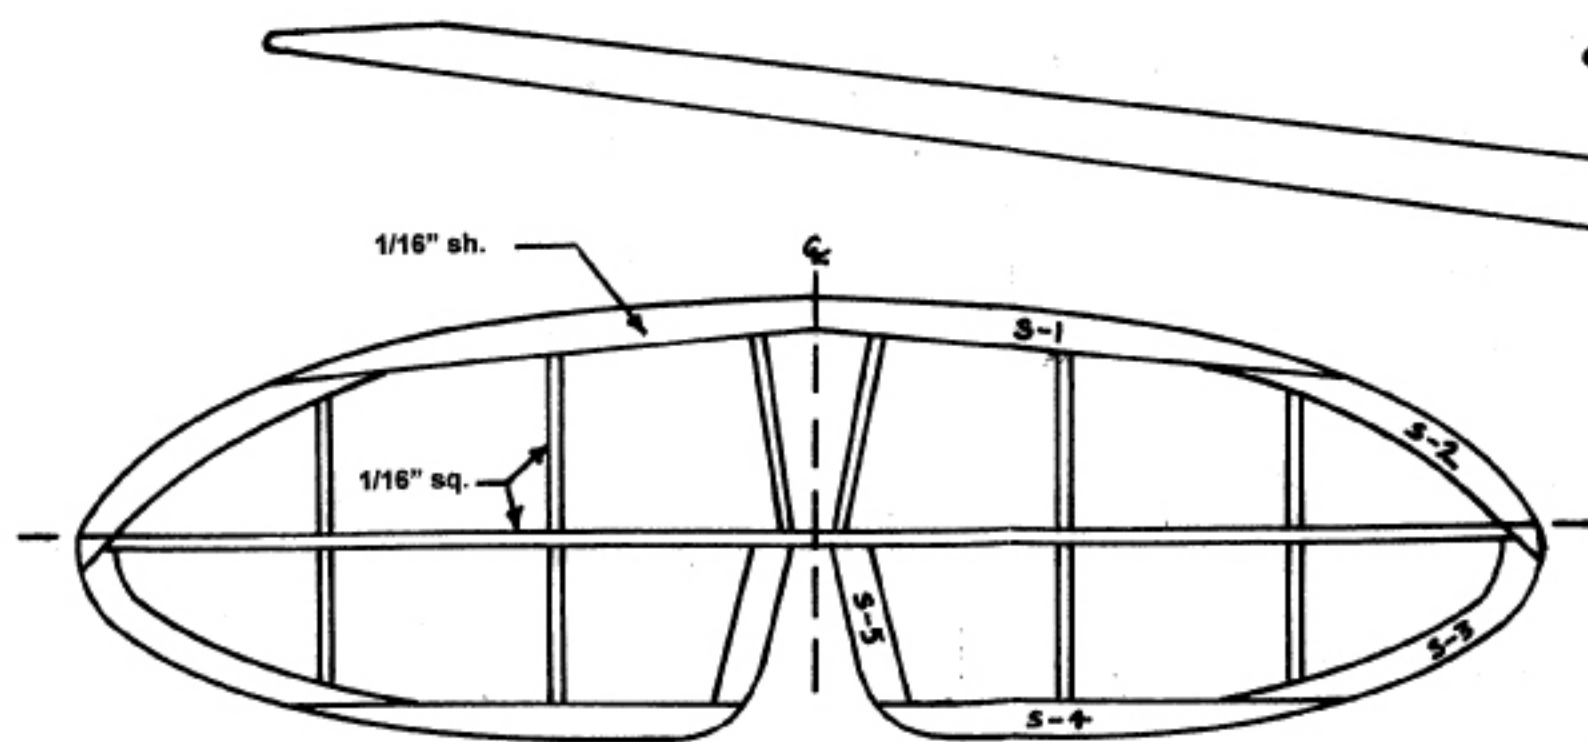

Former F-1 (3 required) from 1/8" sh.

Formers F-2 thru F-8 from 1/16" sh.

**Color Scheme**  
 Trainer yellow on both top and bottom surfaces. Standard RAF roundels with blue, white, and red rudder stripes and black aircraft codes.

All strip wood 1/16" sq.

Windscreens from acetate

3

All ribs from 1/16" sh.

L.G. fairing from two pieces 1/16" sh.

balsa wheel

0.015" M.W.

**BAY STATE MODEL CO.**