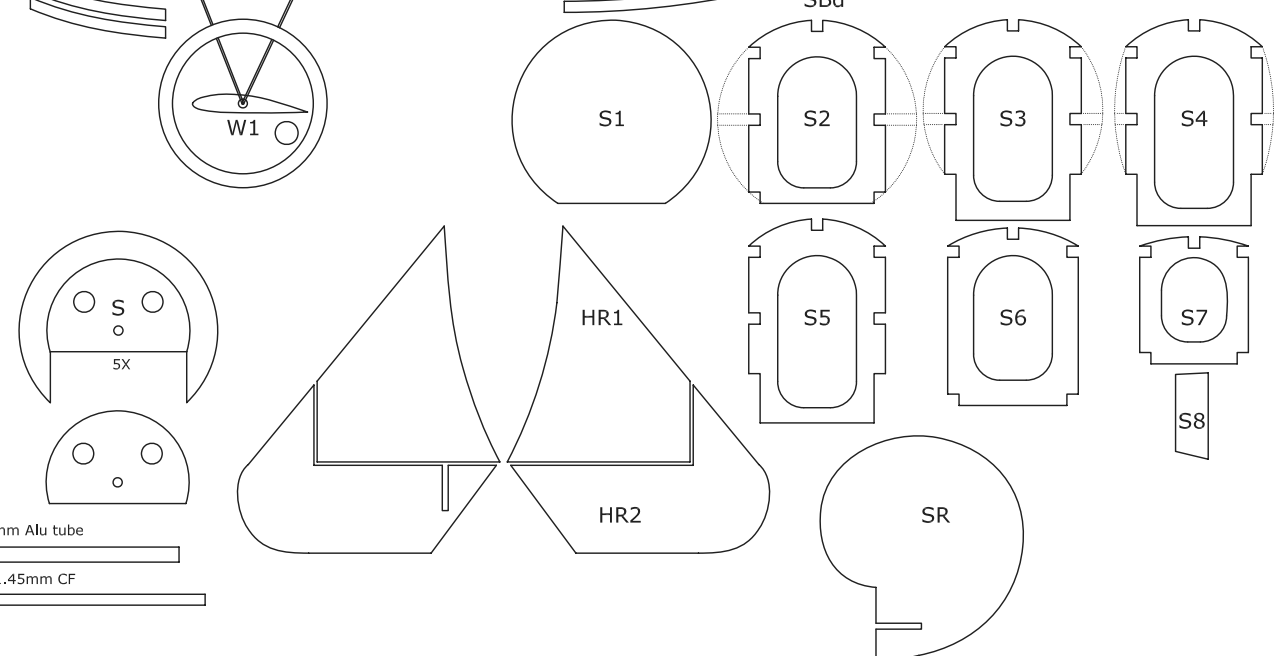

R1= 20X  
 R2= 2X  
 R3= 2X  
 R4= 2X  
 R5= 1X

**Fokker DR1**  
**Pistachio Scale by Arno Diemer**  
 All Wood is 1.5mm Balsa Wood unless stated otherwise