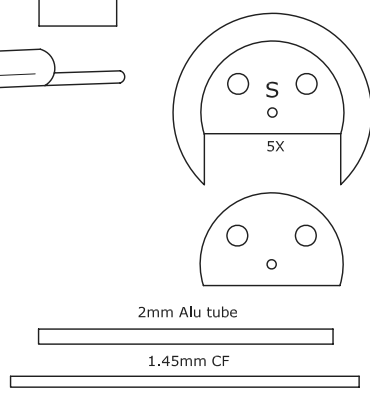

R1= 20X  
 R2= 2X  
 R3= 2X  
 R4= 2X  
 R5= 1X

**Fokker DR1**  
**Pistachio Scale by Arno Diemer**  
 All Wood is 1.5mm Balsa Wood unless stated otherwise