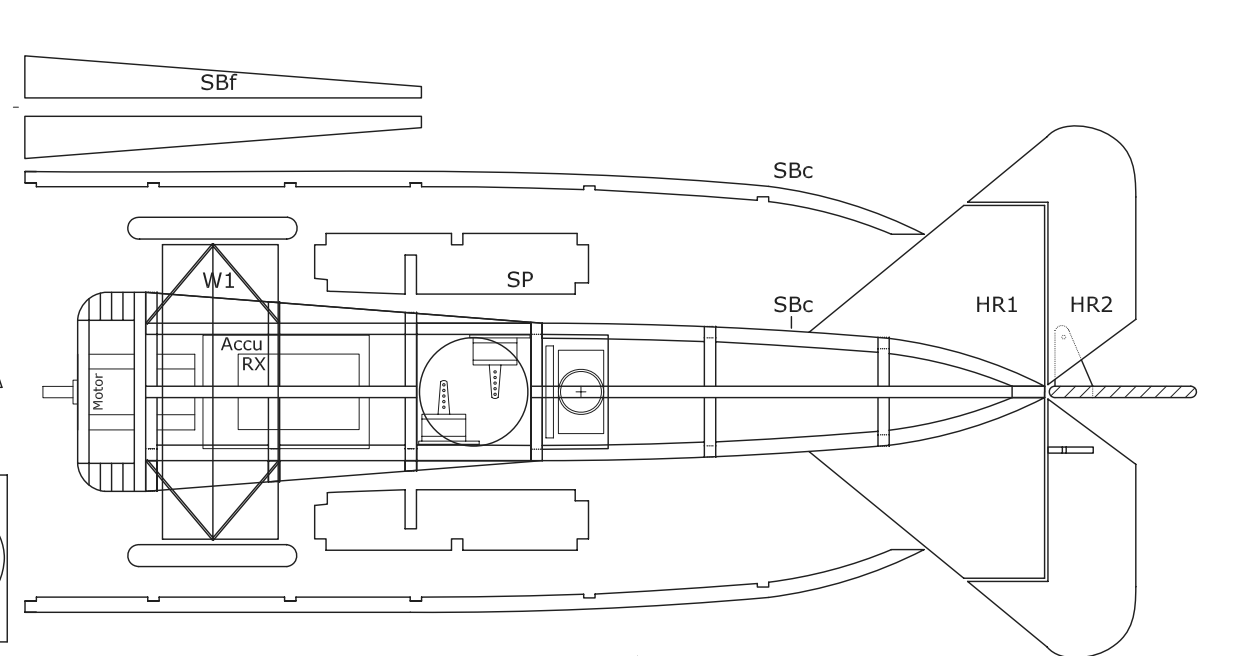

R1= 20X  
 R2= 2X  
 R3= 2X  
 R4= 2X  
 R5= 1X

**Fokker DR1**  
**Pistachio Scale by Arno Diemer**  
 All Wood is 1.5mm Balsa Wood unless stated otherwise