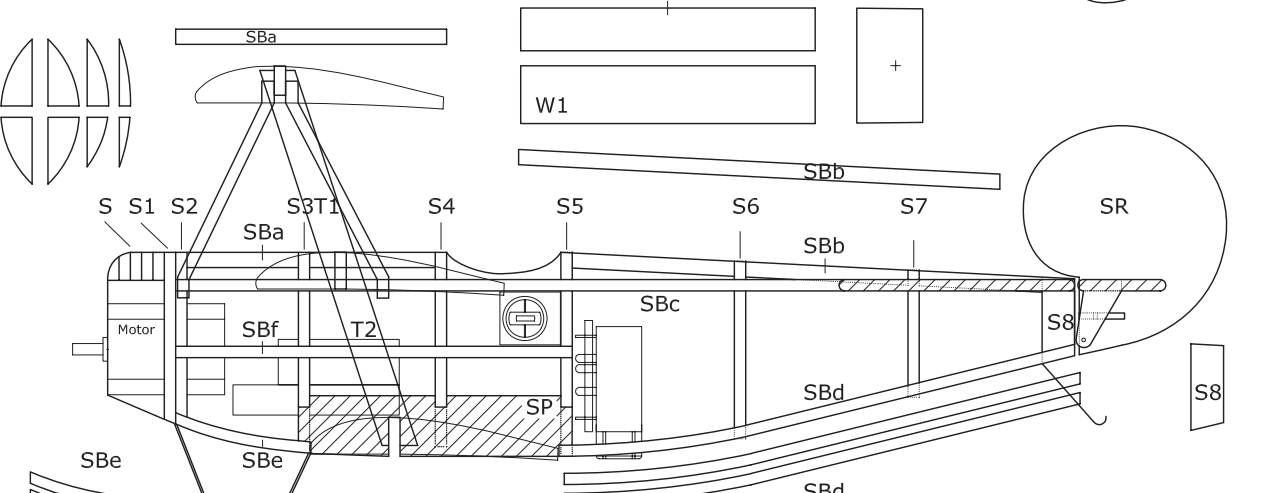

R1= 20X  
 R2= 2X  
 R3= 2X  
 R4= 2X  
 R5= 1X

**Fokker DR1**  
**Pistachio Scale by Arno Diemer**  
 All Wood is 1.5mm Balsa Wood unless stated otherwise