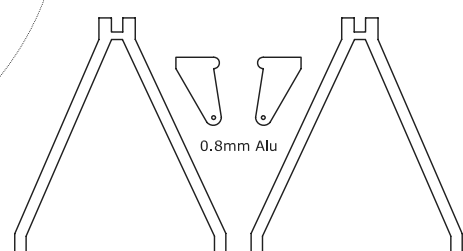

R1= 20X  
 R2= 2X  
 R3= 2X  
 R4= 2X  
 R5= 1X

**Fokker DR1**  
**Pistachio Scale by Arno Diemer**  
 All Wood is 1.5mm Balsa Wood unless stated otherwise