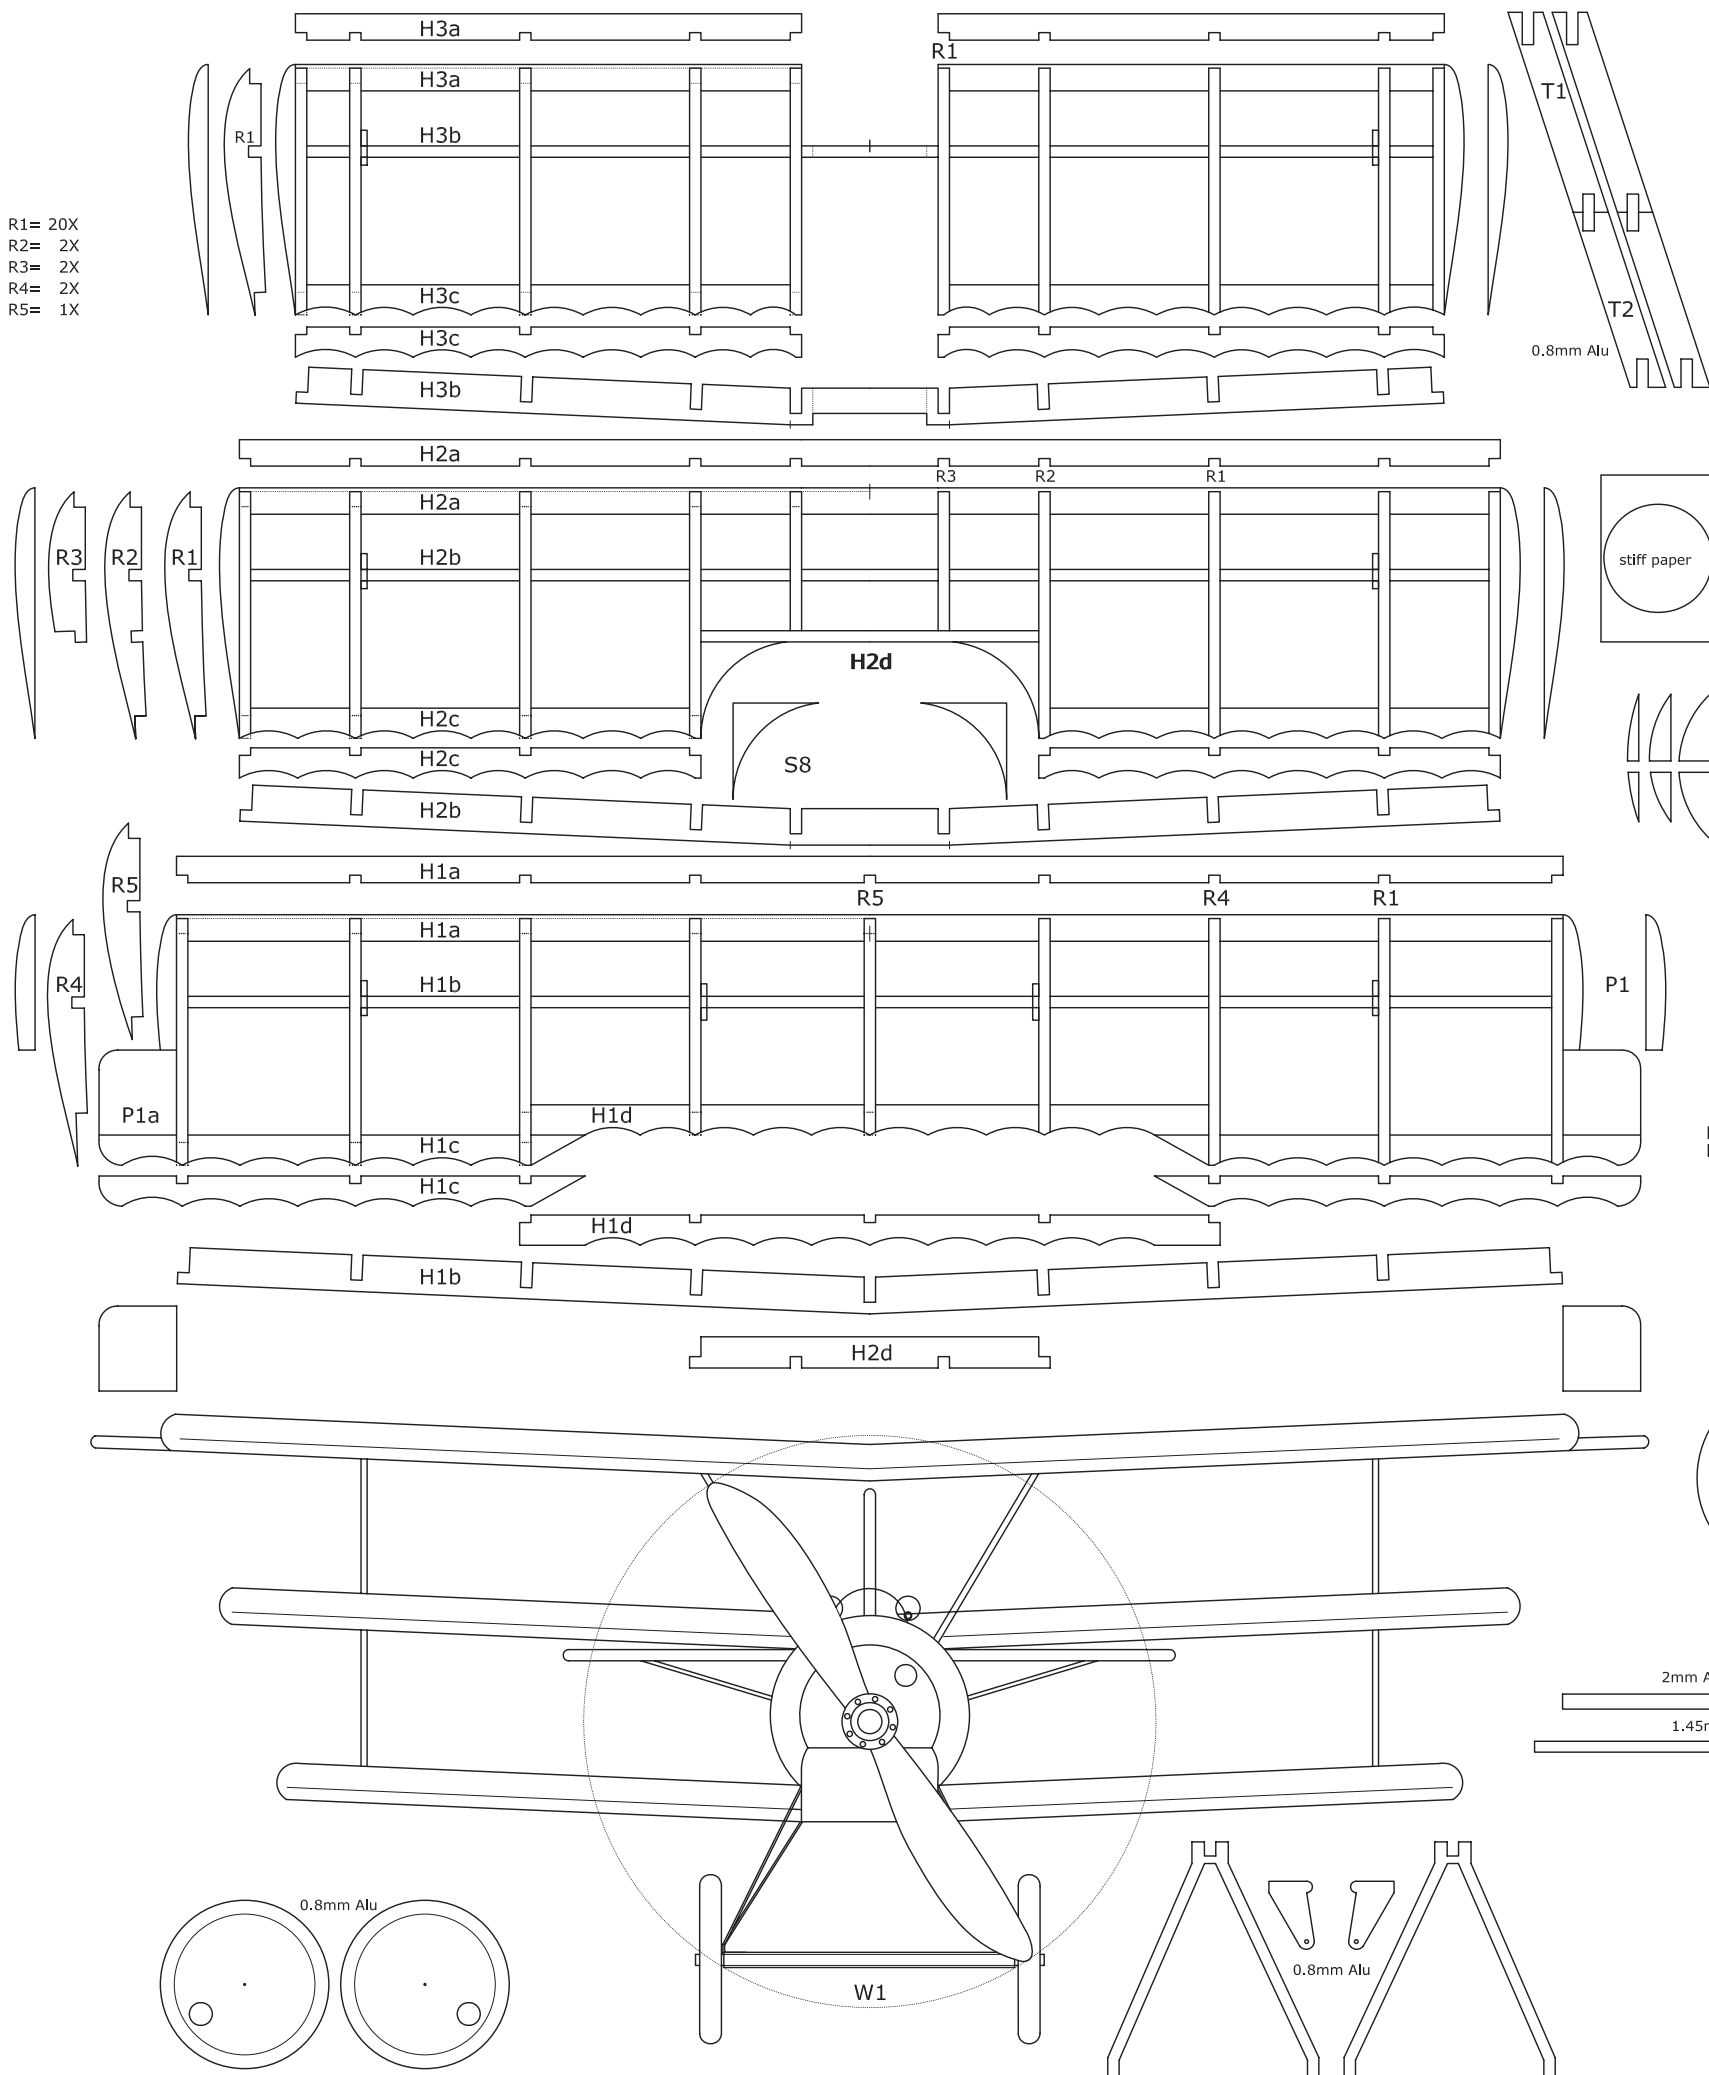

R1= 20X  
 R2= 2X  
 R3= 2X  
 R4= 2X  
 R5= 1X

**Fokker DR1**  
**Pistachio Scale by Arno Diemer**  
 All Wood is 1.5mm Balsa Wood unless stated otherwise