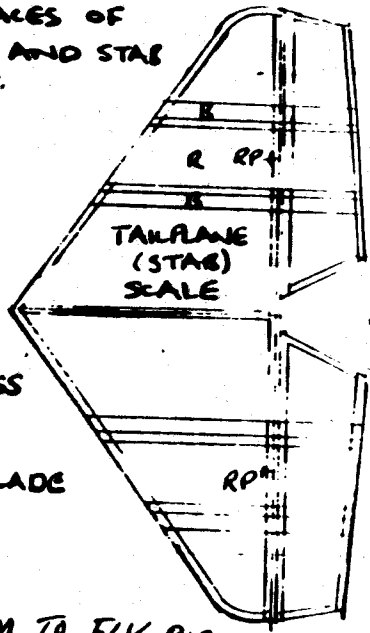

7

SCALE DIHEDRAL
1/8" EACH TIP. WING L.E. AND SPAN 1/25" SQ.

RIBS
1/8" SH.

COVER UPPER
SURFACES OF
WING AND STAB
ONLY.

NO NOSE LARGE
ENOUGH FOR
WINDING
TUBE.

COLOR
BASE WHITE
RED TRIM
BLACK TRIM-
LINES

REGISTRATION No N10192
(BLACK)

FUSLAGE 1/2" SQ.

WEIGHT 2.2 grams (CAT III)
BEST FLIGHT SO FAR 1:07
CARDINGTON

PROP BLADE
1/8" SH.

TRIM TO FLY RIGHT

LEON TEFFT'S

Contester

75 HP CONTINENTAL

8" WINGSPAN.

A PISTACHIO SCALE MODEL BY [signature]