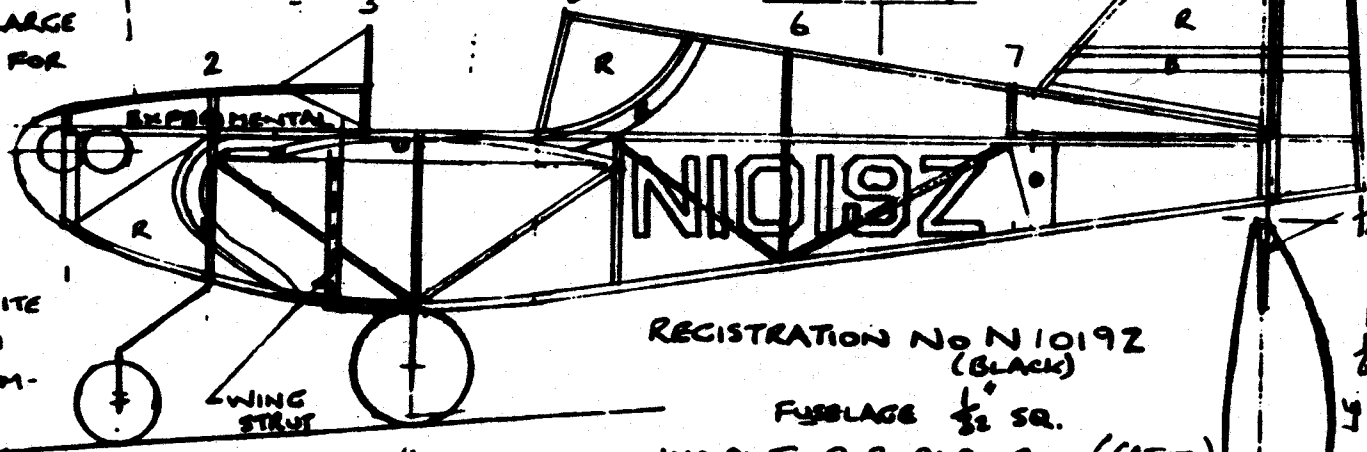

7

SCALE DIHEDRAL
1/8" EACH TIP. WING L.E. AND SPAN 1/25" SQ.

RIBS
1/8" SH.

COVER UPPER
SURFACES OF
WING AND STAB
ONLY.

NO NOSE LARGE
ENOUGH FOR
WINDING
TUBE.

COLOR
BASE WHITE
RED TRIM
BLACK TRIM-
LINES

REGISTRATION No N10192
(BLACK)

FUSLAGE 1/2" SQ.

WEIGHT 2.2 grams (CAT III)
BEST FLIGHT SO FAR 1:07
CARDINGTON

PROP BLADE
1/8" SH.

TRIM TO FLY RIGHT

LEON TEFFT'S

Contester

75 HP CONTINENTAL

8" WINGSPAN.

A PISTACHIO SCALE MODEL BY [signature]