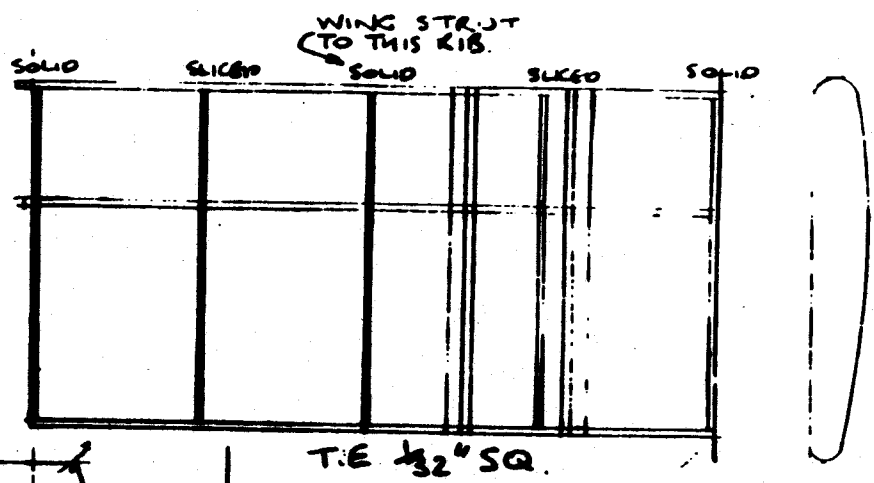

7

SCALE DIHEDRAL
1/8" EACH TIP. WING L.E. AND SPAN 1/25" SQ.

RIBS
1/8" SH.

COVER UPPER
SURFACES OF
WING AND STAB
ONLY.

NO NOSE LARGE
ENOUGH FOR
WINDING
TUBE.

COLOR
BASE WHITE
RED TRIM
BLACK TRIM-
LINES

REGISTRATION No N10192
(BLACK)

FUSLAGE 1/2" SQ.

WEIGHT 2.2 grams (CAT III)
BEST FLIGHT SO FAR 1:07
CARDINGTON

PROP BLADE
1/8" SH.

TRIM TO FLY RIGHT

LEON TEFFT'S

Contester

75 HP CONTINENTAL

8" WINGSPAN.

A PISTACHIO SCALE MODEL BY [signature]