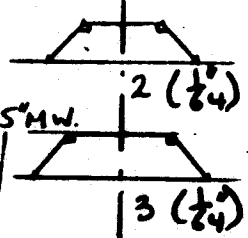

7

SCALE DIHEDRAL
1/8" EACH TIP. WING L.E. AND SPAN 1/25" SQ.

RIBS
1/8" SH.

COVER UPPER
SURFACES OF
WING AND STAB
ONLY.

NO NOSE LARGE
ENOUGH FOR
WINDING
TUBE.

COLOR
BASE WHITE
RED TRIM
BLACK TRIM-
LINES

REGISTRATION No N10192
(BLACK)