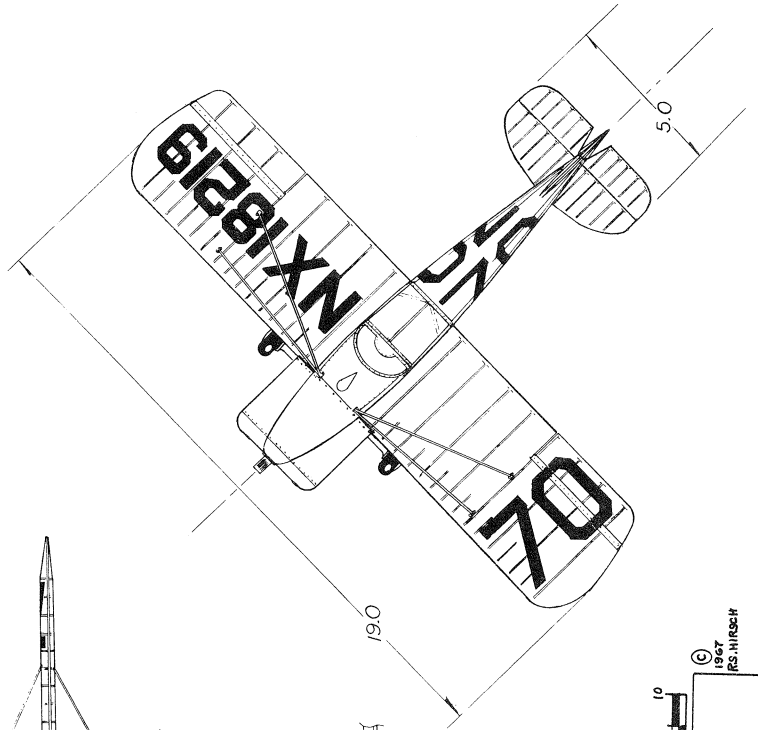

A B C D E F G

1946-47

COLORS:
YELLOW WITH RED LETTERS
AND NUMBERS.

FLITTEWAYS
SPECIAL
CHARLES BING

© 1947
R.S. HIRSCH