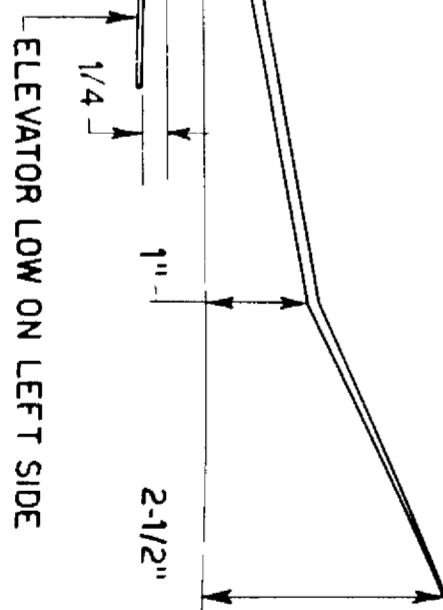

FIZZLE HAS 30 SQ IN WING AREA WEIGHS 52 OZ
FLIGHT DURATION OF 28 TO 31 SECONDS IS POSSIBLE
IN THE DUSK OF SUMMER EVENING
RECOMMENDED FOR BEGINNERS BECAUSE IT WILL
ROLL OUT AT THE TOP OF ALMOST ANY POSITION IT IS
THROWN

FRONT VIEW
SIZZLE
NOT TO SCALE

ARCHIVE #002903
FULL SIZE PLANS
1640 N Kellogg St
Galesburg, IL 61401
www.fullsizeplans.com
Info@fullsizeplans.com

SIZZLE HAS 57 SQ IN WING AREA
WEIGHS 124 OZ DESIGNED TO MEET A M A RULES
FLIGHT DURATION OF 38 TO 42 SECONDS IS POSSIBLE
IN THE DUSK OF SUMMER EVENING
AWARDED FIRST PLACE AT ELKHART, IND JACKSON, MICH
NEWCASTLE IND AWARDED SECOND PLACE AT ANN ARBOR, MICH
AND CONNERSVILLE, IND