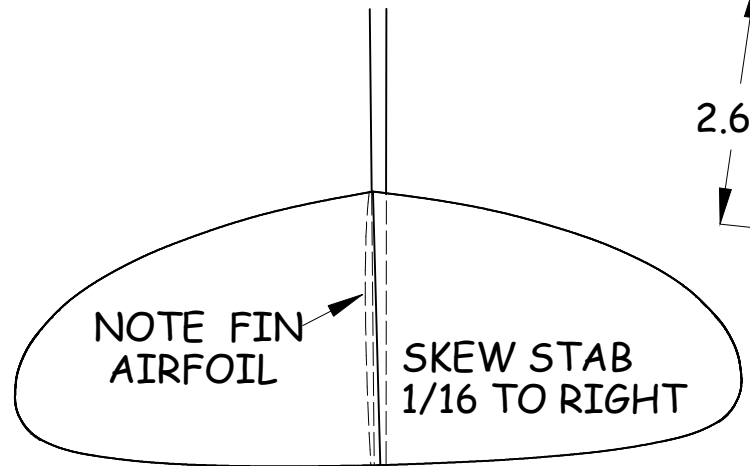

# SWEE' 28

By Lee Hines

11-08

28" SPAN TLG FLIES LEFT-RIGHT  
 TARGET WEIGHT 50 GRAMS  
 DRAWN FULL SIZE DRAWN BY BK

SANDPAPER GRIP  
 ON LEFT WINGTIP  
 TOP AND BOTTOM  
 BOTTOM PIECE HALF SIZE