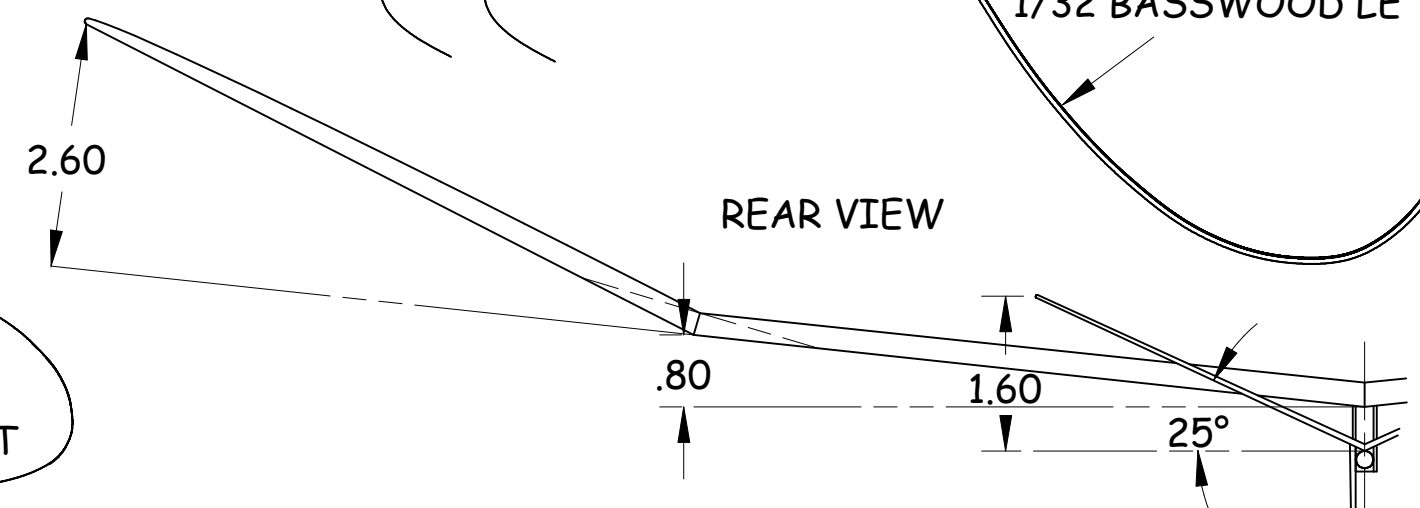

# SWEE' 28

By Lee Hines

11-08

28" SPAN TLG FLIES LEFT-RIGHT  
 TARGET WEIGHT 50 GRAMS  
 DRAWN FULL SIZE DRAWN BY BK

SANDPAPER GRIP  
 ON LEFT WINGTIP  
 TOP AND BOTTOM  
 BOTTOM PIECE HALF SIZE