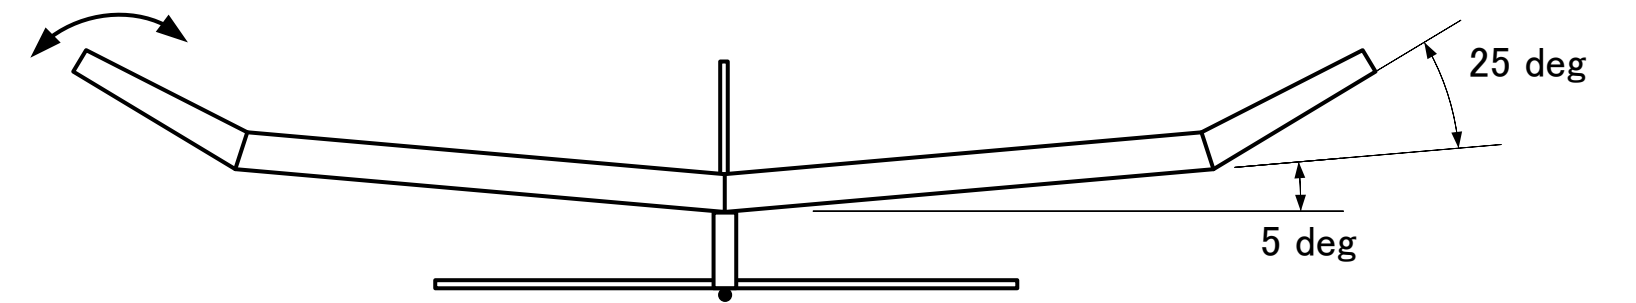

Airfoil 0901YA designed by Yamame Studio

# HLG Mini 4

Sand corners to protect wing.

- 5mm Balsa
- 1mm sq. Cypress
- Upper High Point (70 % from TE)
- Lower High Point (85 % from TE)
- Lower Low Point (40 % from TE)