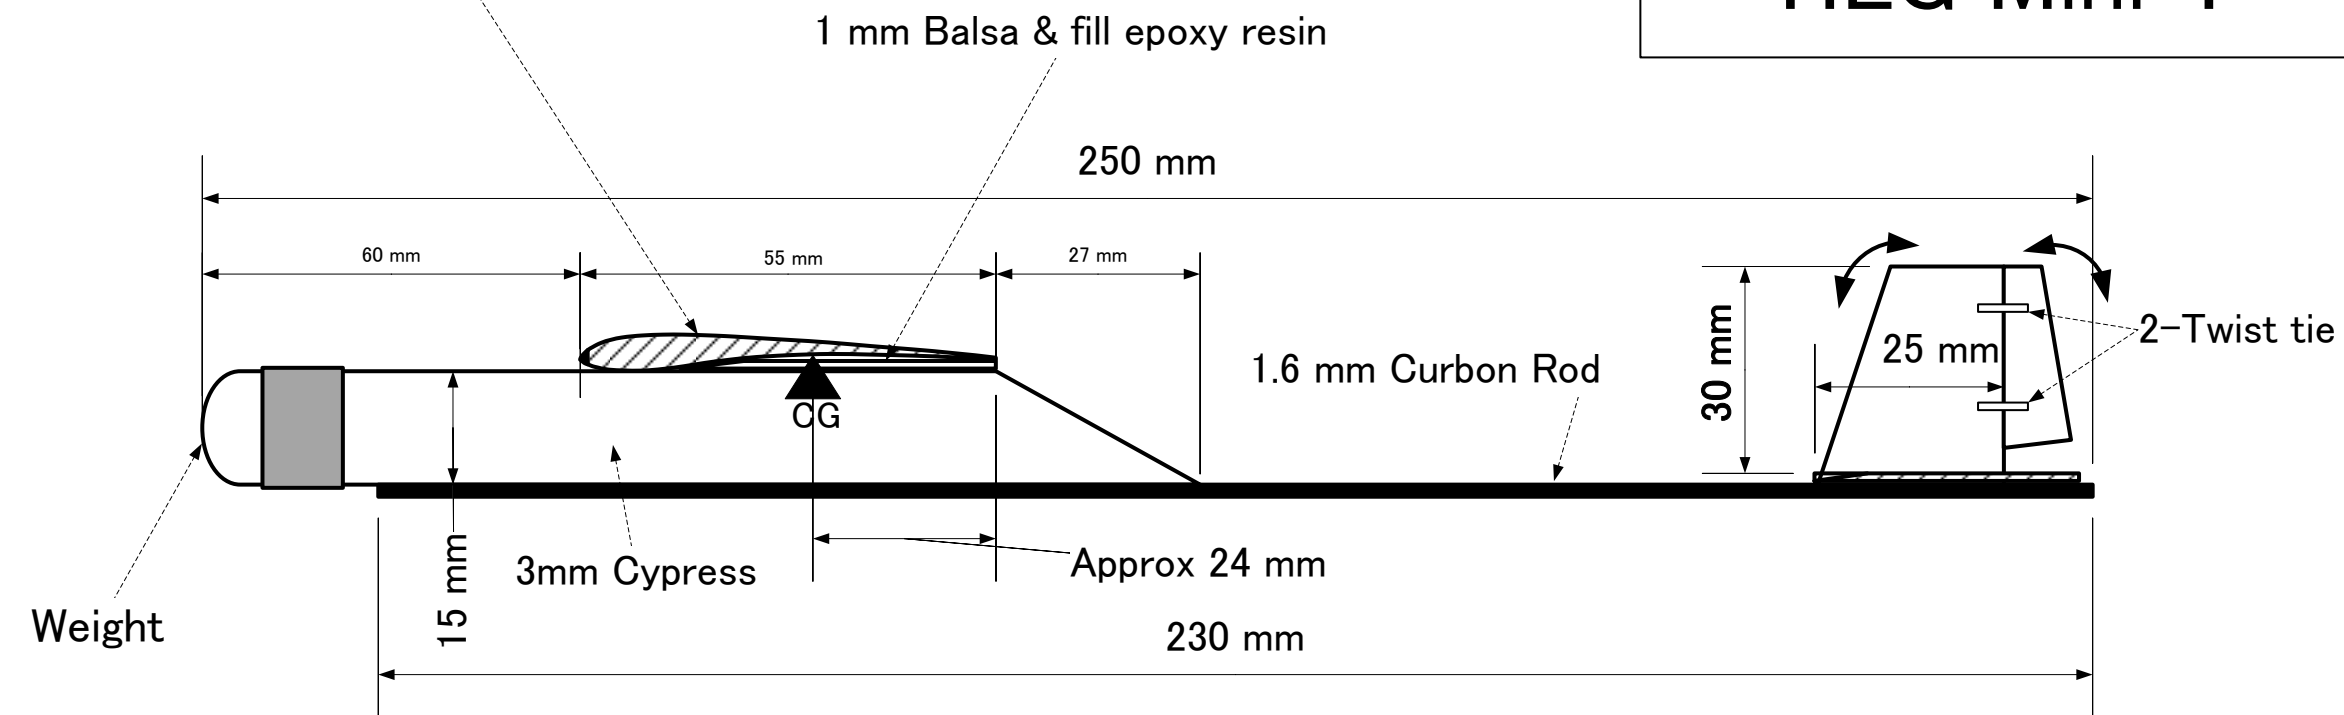

Airfoil 0901YA designed by Yamame Studio

# HLG Mini 4

Sand corners to protect wing.

- 5mm Balsa
- 1mm sq. Cypress
- Upper High Point (70 % from TE)
- Lower High Point (85 % from TE)
- Lower Low Point (40 % from TE)