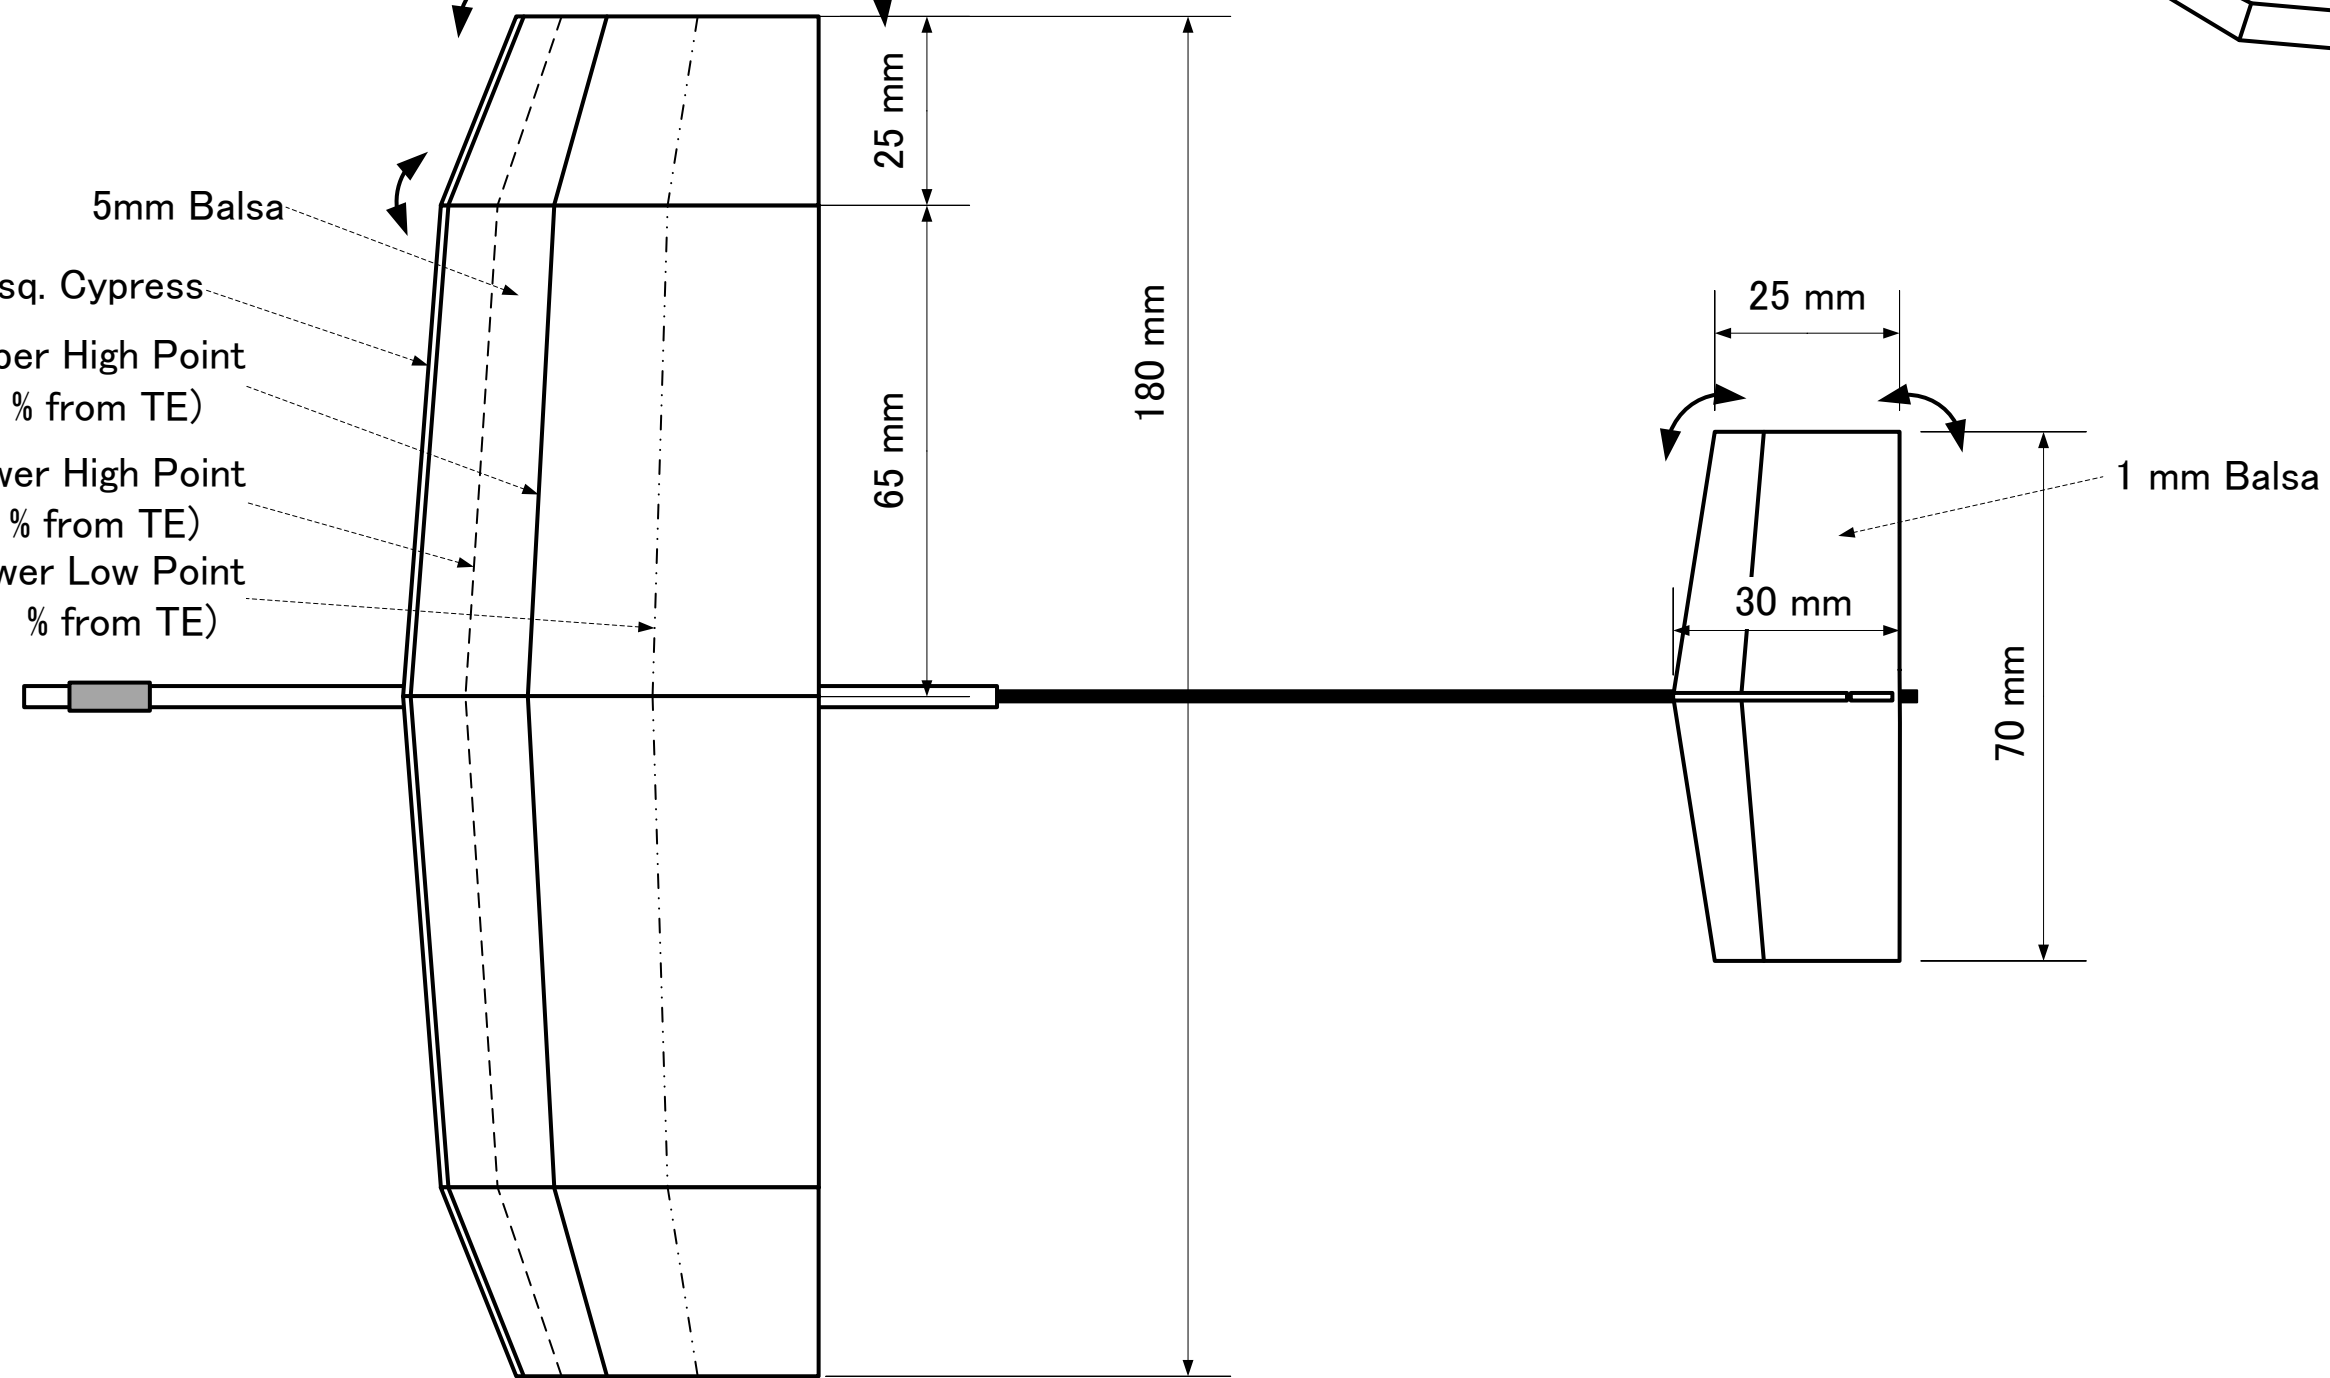

Airfoil 0901YA designed by Yamame Studio

# HLG Mini 4

Sand corners to protect wing.

- 5mm Balsa
- 1mm sq. Cypress
- Upper High Point (70 % from TE)
- Lower High Point (85 % from TE)
- Lower Low Point (40 % from TE)