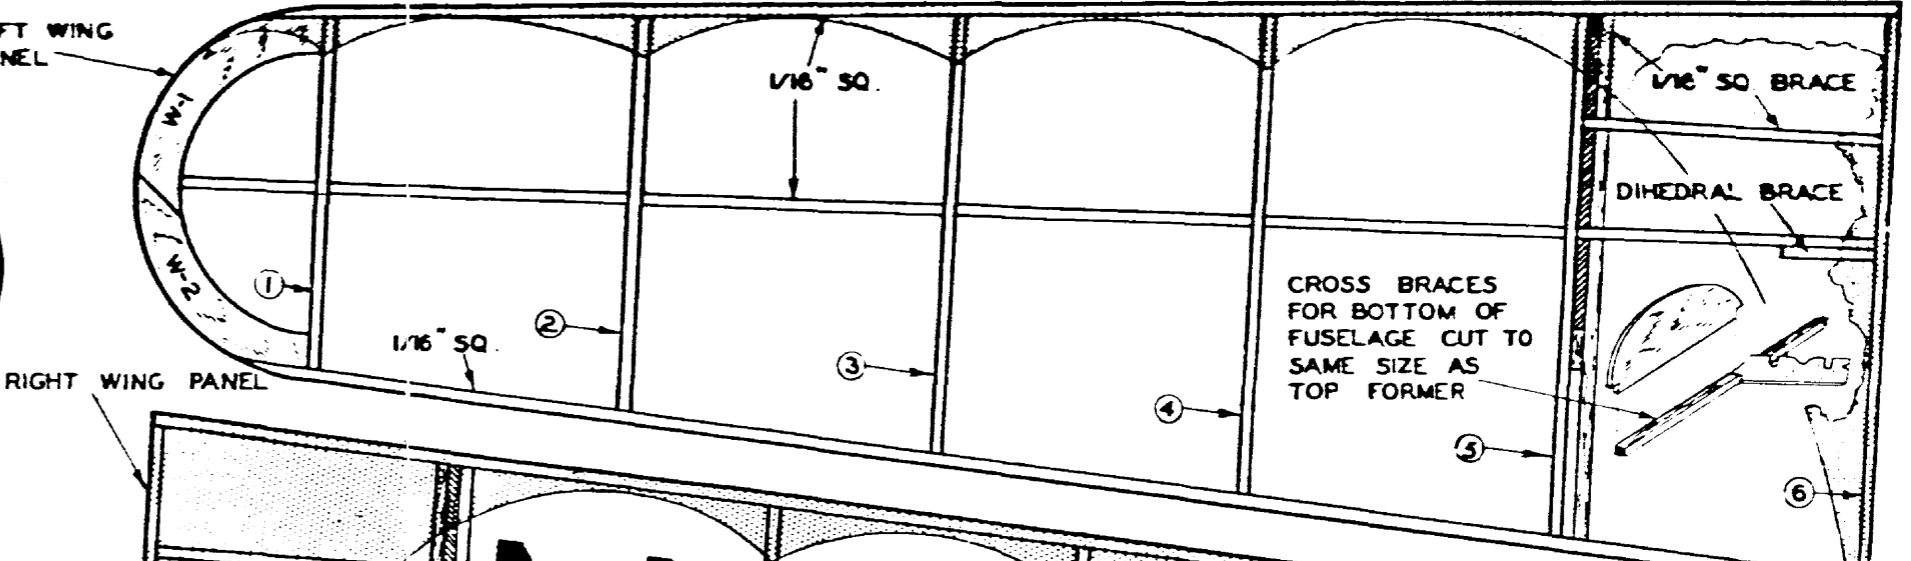

NOTE: STICK BLUE TISSUE OVER YELLOW FOR COLOR STRIPE

COLOR SCHEME  
YELLOW  
DARK BLUE TRIM

ALLIED SPORT

WINGSPAN 20" | LENGTH 13"  
DRAWN BY Edward Elyard KIT NO A3