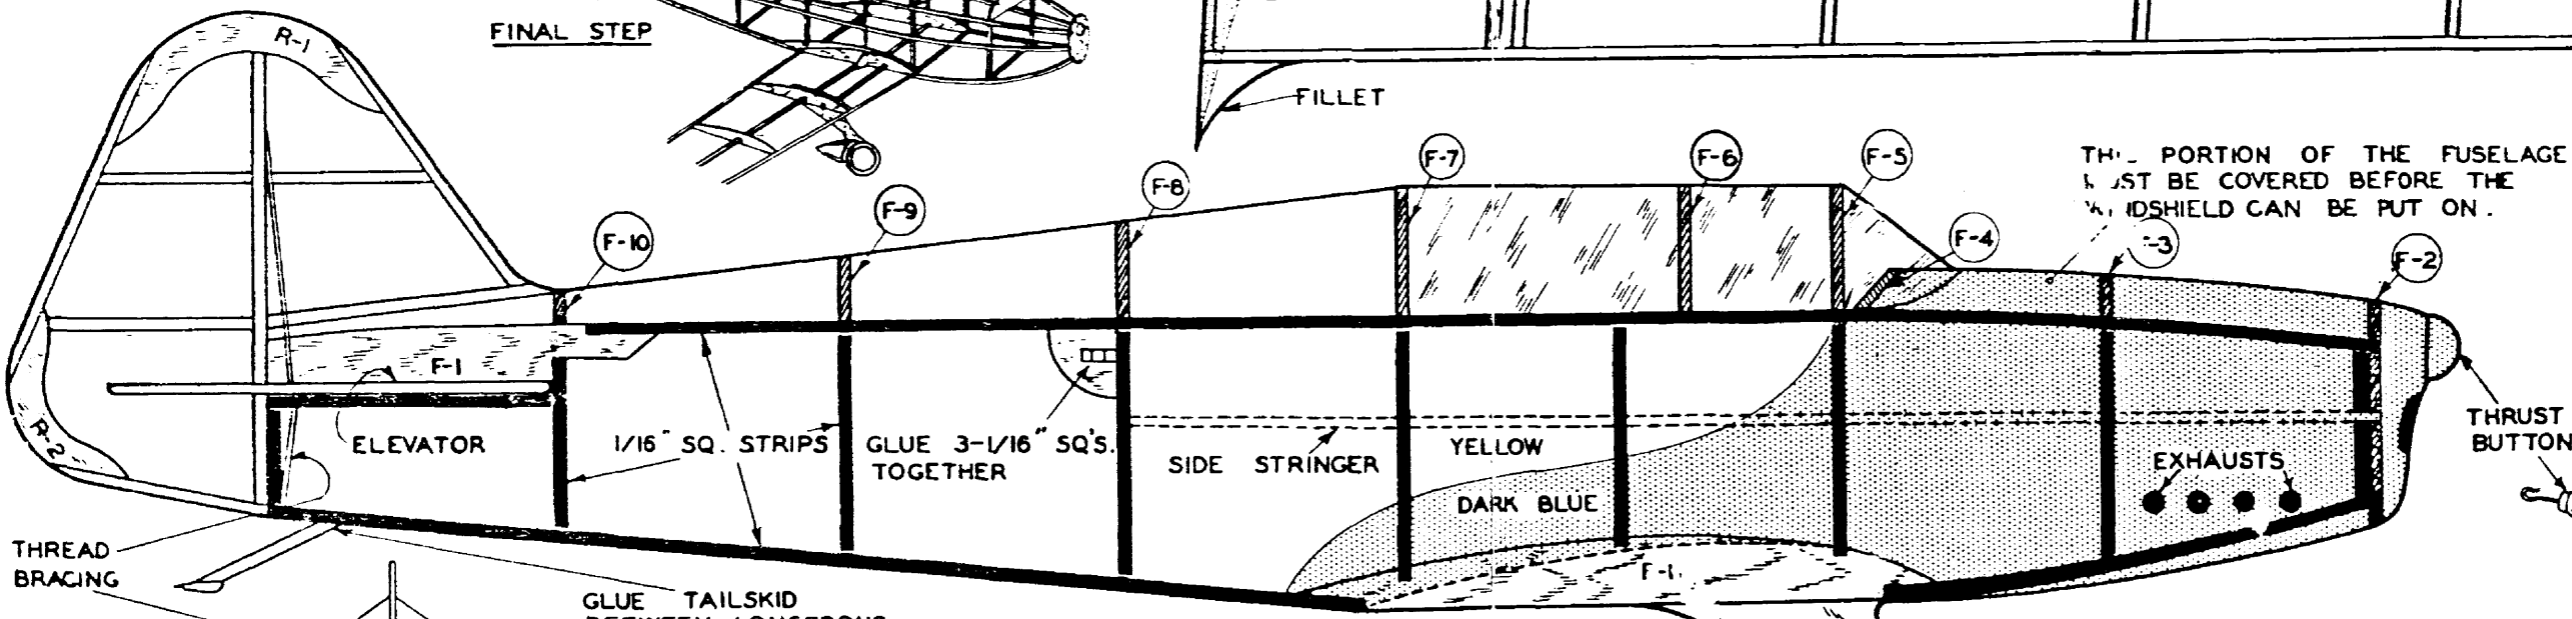

NOTE: STICK BLUE TISSUE OVER YELLOW FOR COLOR STRIPE

COLOR SCHEME  
YELLOW  
DARK BLUE TRIM

ALLIED SPORT

WINGSPAN 20" | LENGTH 13"  
DRAWN BY Edward Elyard KIT NO A3