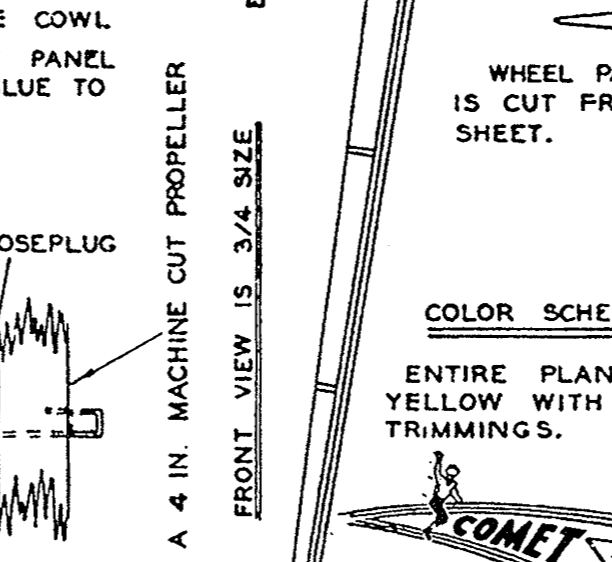

BUILD WINGS OVER PLAN. WHEN DRY, CRACK FOR DIHEDRAL AND GLUE.

NC16701

WHEEL PANT FORMER

CUT LICENSE LETTERS FROM PLAN AND GLUE TO RIGHT WING PANEL.

3/4" DIA. WHEELS

ROUND CORNERS OF NOSEPIECE WITH SANDPAPER

APPLY CEMENT AROUND PROPELLER HUB.

KIT NO. 145

★ **LOW WING AERONCA**

WINGSPAN - 16" OVERALL LENGTH - 9-1/2"

COMET MODEL AIRPLANE CO. CHICAGO, ILL.

ONE STAR SERIES