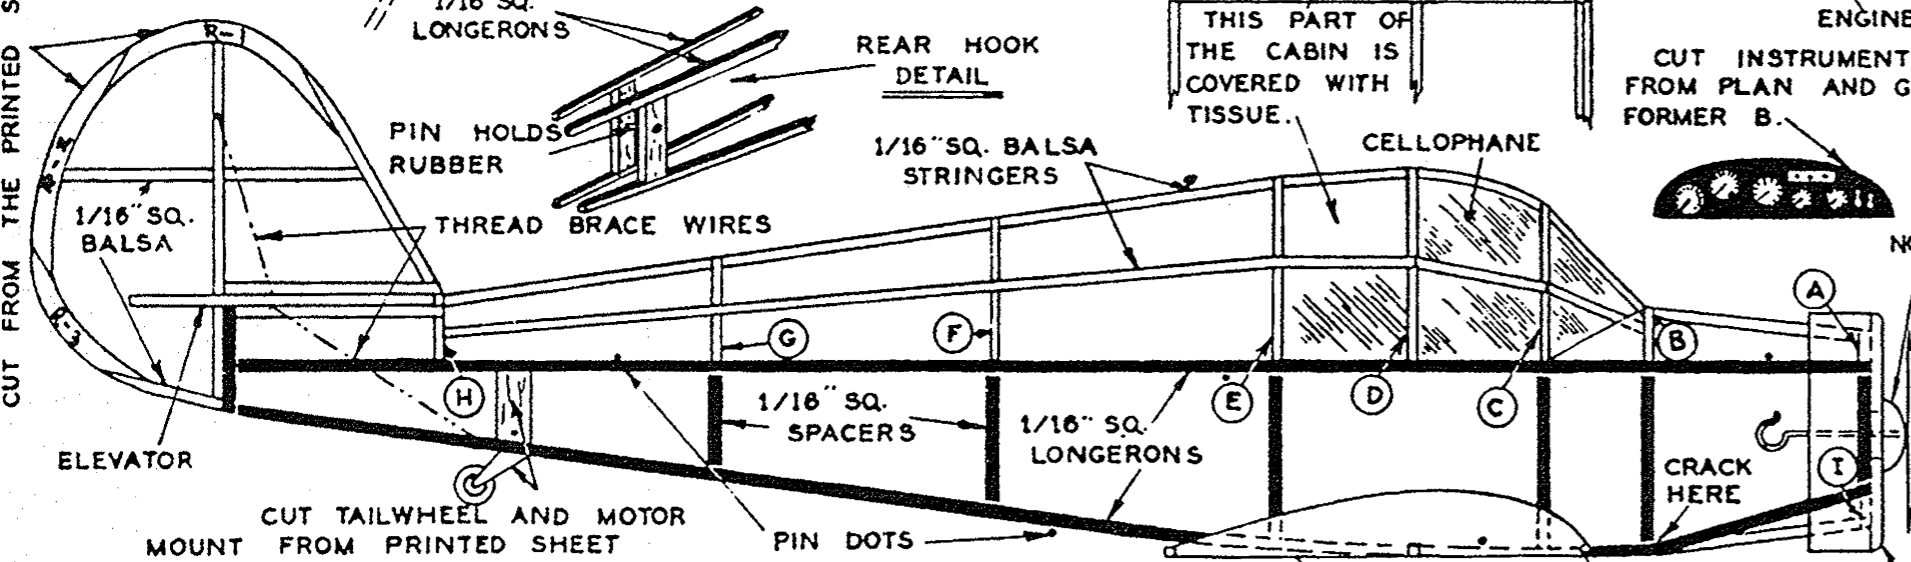

BUILD WINGS OVER PLAN. WHEN DRY, CRACK FOR DIHEDRAL AND GLUE.

NC16701

WHEEL PANT FORMER

CUT LICENSE LETTERS FROM PLAN AND GLUE TO RIGHT WING PANEL.

3/4" DIA. WHEELS

ROUND CORNERS OF NOSEPIECE WITH SANDPAPER

APPLY CEMENT AROUND PROPELLER HUB.

KIT NO. 145

★ **LOW WING AERONCA**

WINGSPAN - 16" OVERALL LENGTH - 9-1/2"

COMET MODEL AIRPLANE CO. CHICAGO, ILL.

ONE STAR SERIES