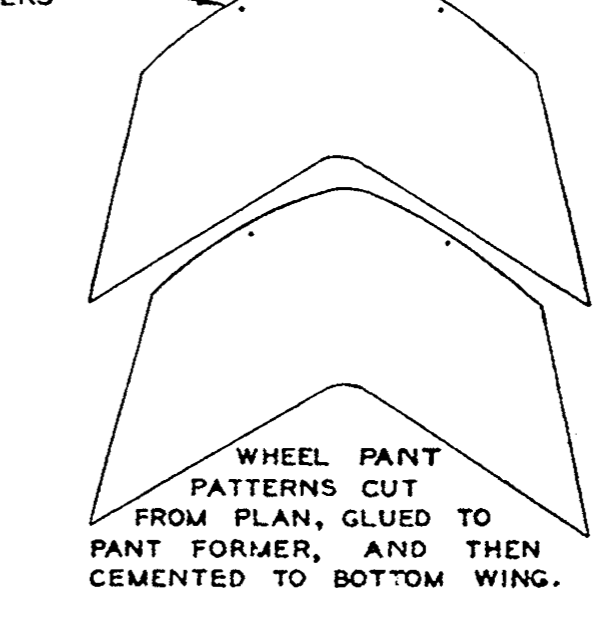

BUILD WINGS OVER PLAN. WHEN DRY, CRACK FOR DIHEDRAL AND GLUE.

NC16701

WHEEL PANT FORMER

CUT LICENSE LETTERS FROM PLAN AND GLUE TO RIGHT WING PANEL.

3/4" DIA. WHEELS

ROUND CORNERS OF NOSEPIECE WITH SANDPAPER

APPLY CEMENT AROUND PROPELLER HUB.

KIT NO. 145

★ **LOW WING AERONCA**

WINGSPAN - 16" OVERALL LENGTH - 9-1/2"

COMET MODEL AIRPLANE CO. CHICAGO, ILL.

ONE STAR SERIES