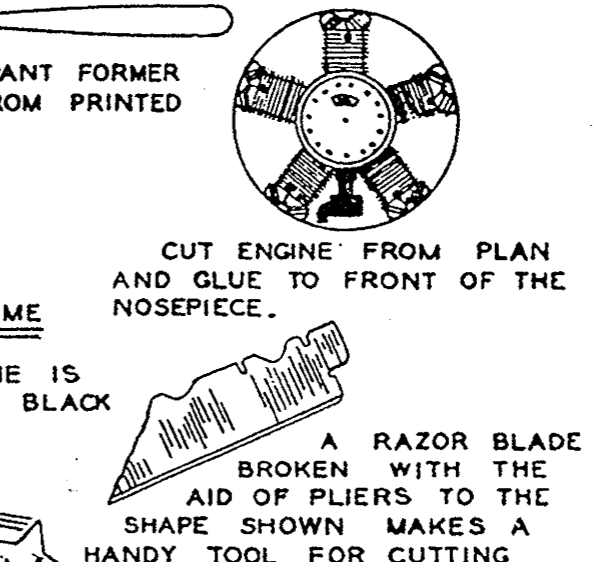

BUILD WINGS OVER PLAN. WHEN DRY, CRACK FOR DIHEDRAL AND GLUE.

NC16701

WHEEL PANT FORMER

CUT LICENSE LETTERS FROM PLAN AND GLUE TO RIGHT WING PANEL.

3/4" DIA. WHEELS

ROUND CORNERS OF NOSEPIECE WITH SANDPAPER

APPLY CEMENT AROUND PROPELLER HUB.

KIT NO. 145

★ **LOW WING AERONCA**

WINGSPAN - 16" OVERALL LENGTH - 9-1/2"

COMET MODEL AIRPLANE CO. CHICAGO, ILL.

ONE STAR SERIES