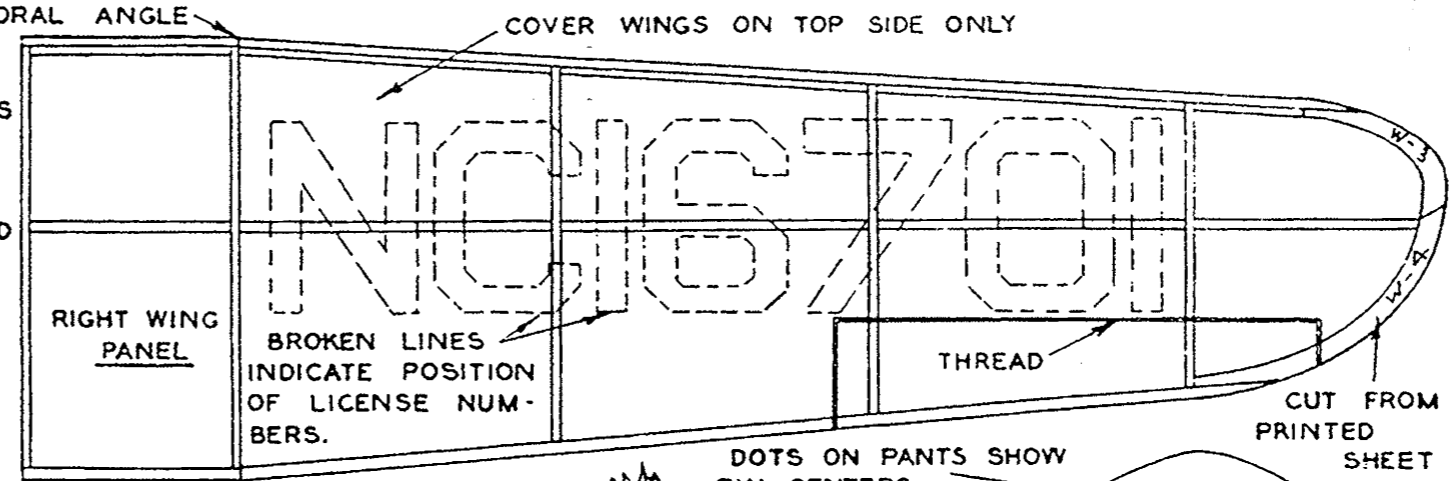

BUILD WINGS OVER PLAN. WHEN DRY, CRACK FOR DIHEDRAL AND GLUE.

NC16701

WHEEL PANT FORMER

CUT LICENSE LETTERS FROM PLAN AND GLUE TO RIGHT WING PANEL.

3/4" DIA. WHEELS

ROUND CORNERS OF NOSEPIECE WITH SANDPAPER

APPLY CEMENT AROUND PROPELLER HUB.

KIT NO. 145

★ **LOW WING AERONCA**

WINGSPAN - 16" OVERALL LENGTH - 9-1/2"

COMET MODEL AIRPLANE CO. CHICAGO, ILL.

ONE STAR SERIES