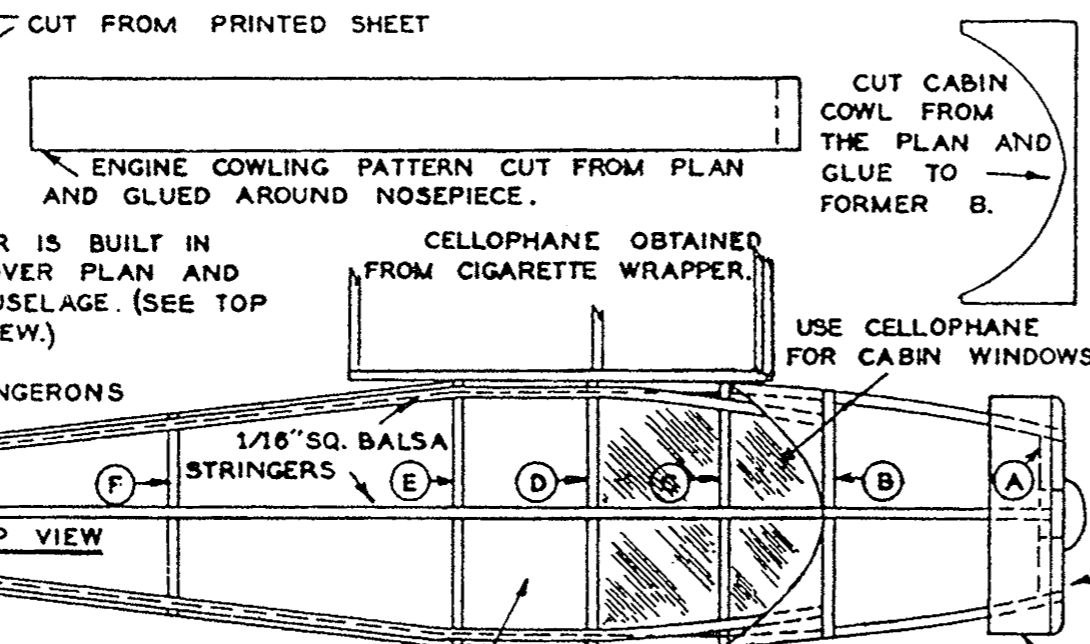

BUILD WINGS OVER PLAN. WHEN DRY, CRACK FOR DIHEDRAL AND GLUE.

NC16701

WHEEL PANT FORMER

CUT LICENSE LETTERS FROM PLAN AND GLUE TO RIGHT WING PANEL.

3/4" DIA. WHEELS

ROUND CORNERS OF NOSEPIECE WITH SANDPAPER

APPLY CEMENT AROUND PROPELLER HUB.

KIT NO. 145

★ **LOW WING AERONCA**

WINGSPAN - 16" OVERALL LENGTH - 9-1/2"

COMET MODEL AIRPLANE CO. CHICAGO, ILL.

ONE STAR SERIES