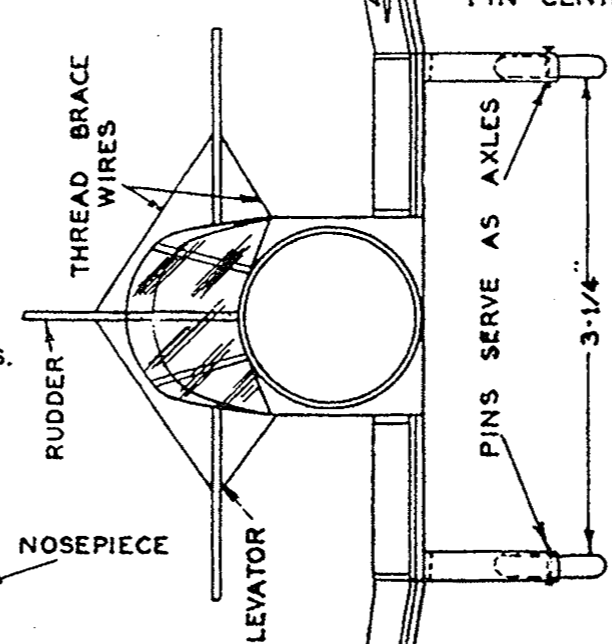

BUILD WINGS OVER PLAN. WHEN DRY, CRACK FOR DIHEDRAL AND GLUE.

NC16701

WHEEL PANT FORMER

CUT LICENSE LETTERS FROM PLAN AND GLUE TO RIGHT WING PANEL.

3/4" DIA. WHEELS

ROUND CORNERS OF NOSEPIECE WITH SANDPAPER

APPLY CEMENT AROUND PROPELLER HUB.

KIT NO. 145

★ **LOW WING AERONCA**

WINGSPAN - 16" OVERALL LENGTH - 9-1/2"

COMET MODEL AIRPLANE CO. CHICAGO, ILL.

ONE STAR SERIES