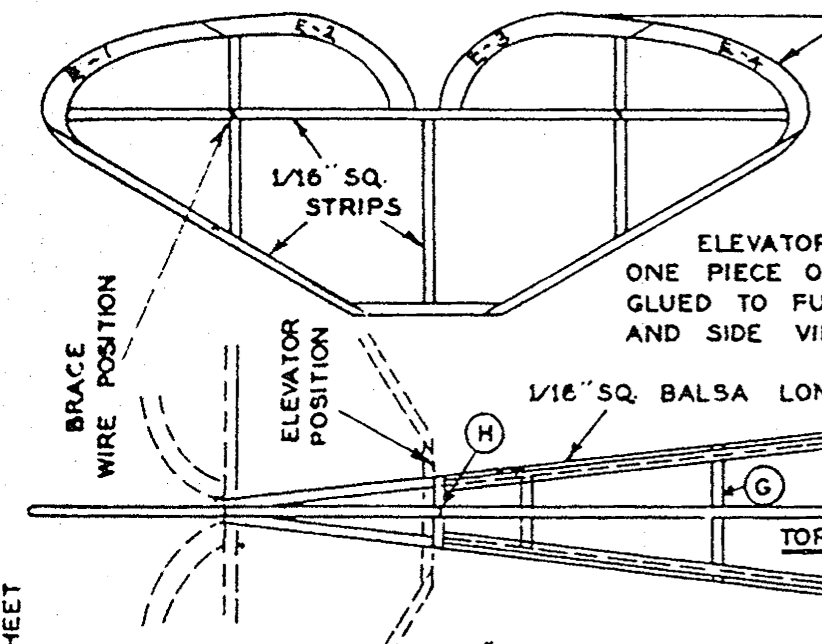

BUILD WINGS OVER PLAN. WHEN DRY, CRACK FOR DIHEDRAL AND GLUE.

NC16701

WHEEL PANT FORMER

CUT LICENSE LETTERS FROM PLAN AND GLUE TO RIGHT WING PANEL.

3/4" DIA. WHEELS

ROUND CORNERS OF NOSEPIECE WITH SANDPAPER

APPLY CEMENT AROUND PROPELLER HUB.

KIT NO. 145

★ **LOW WING AERONCA**

WINGSPAN - 16" OVERALL LENGTH - 9-1/2"

COMET MODEL AIRPLANE CO. CHICAGO, ILL.

ONE STAR SERIES