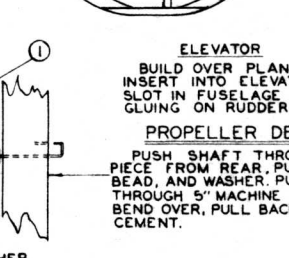

COLOR SCHEME
 WINGS - YELLOW
 FUSELAGE - BLUE WITH YELLOW STRIPE
 TAIL ASSEMBLY - BLUE

NC5049

CUT LICENSE LETTERS FROM PLAN AND BANANA OIL TO TOP OF WING

READ INSTRUCTIONS ON BACK OF BOX BEFORE CONSTRUCTING MODEL.

AMERICAN EAGLET

WINGSPAN-25" LENGTH-13-1/2"

KIT NO. A-134

AMERICAN MODEL CRAFT CO.