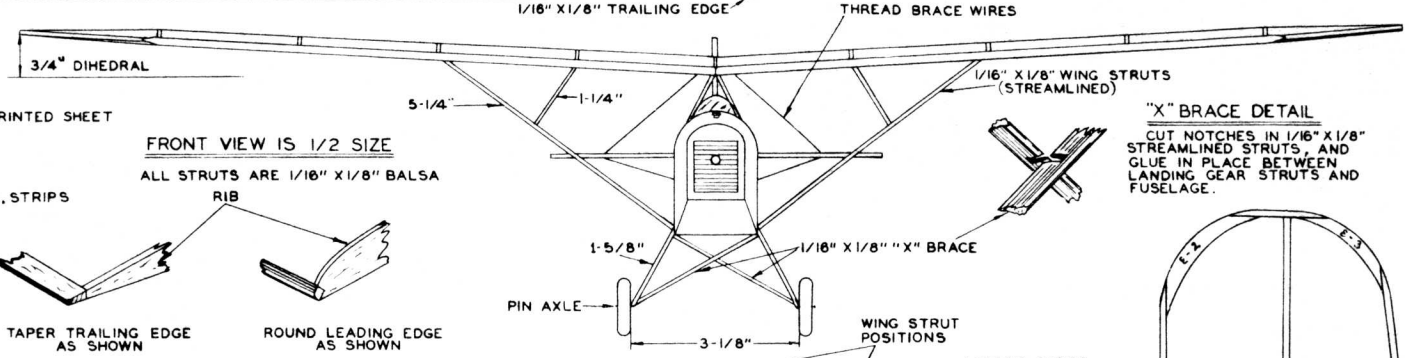

COLOR SCHEME
 WINGS - YELLOW
 FUSELAGE - BLUE WITH YELLOW STRIPE
 TAIL ASSEMBLY - BLUE

NC5049

CUT LICENSE LETTERS FROM PLAN AND BANANA OIL TO TOP OF WING

READ INSTRUCTIONS ON BACK OF BOX BEFORE CONSTRUCTING MODEL.

AMERICAN EAGLET

WINGSPAN-25" LENGTH-13-1/2"

KIT NO. A-134

AMERICAN MODEL CRAFT CO.