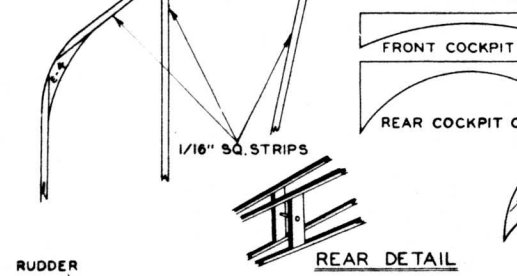

COLOR SCHEME
 WINGS - YELLOW
 FUSELAGE - BLUE WITH YELLOW STRIPE
 TAIL ASSEMBLY - BLUE

NC5049

CUT LICENSE LETTERS FROM PLAN AND BANANA OIL TO TOP OF WING

READ INSTRUCTIONS ON BACK OF BOX BEFORE CONSTRUCTING MODEL.

AMERICAN EAGLET

WINGSPAN-25" LENGTH-13-1/2"

KIT NO. A-134

AMERICAN MODEL CRAFT CO.