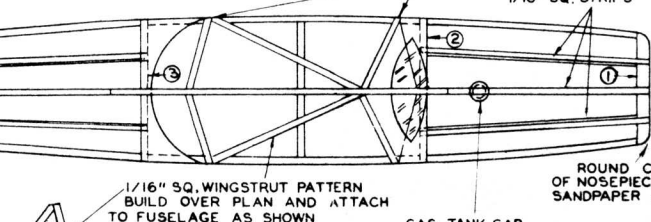

COLOR SCHEME
 WINGS - YELLOW
 FUSELAGE - BLUE WITH YELLOW STRIPE
 TAIL ASSEMBLY - BLUE

NC5049

CUT LICENSE LETTERS FROM PLAN AND BANANA OIL TO TOP OF WING

READ INSTRUCTIONS ON BACK OF BOX BEFORE CONSTRUCTING MODEL.

AMERICAN EAGLET

WINGSPAN-25" LENGTH-13-1/2"

KIT NO. A-134

AMERICAN MODEL CRAFT CO.