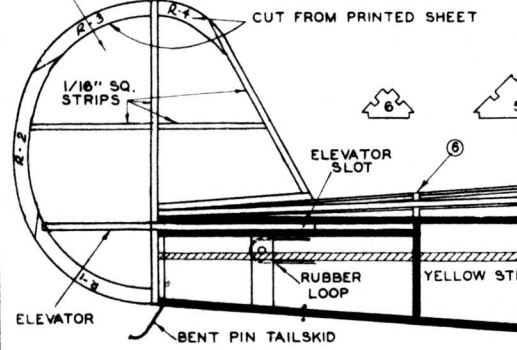

COLOR SCHEME
 WINGS - YELLOW
 FUSELAGE - BLUE WITH YELLOW STRIPE
 TAIL ASSEMBLY - BLUE

NC5049

CUT LICENSE LETTERS FROM PLAN AND BANANA OIL TO TOP OF WING

READ INSTRUCTIONS ON BACK OF BOX BEFORE CONSTRUCTING MODEL.

AMERICAN EAGLET

WINGSPAN-25" LENGTH-13-1/2"

KIT NO. A-134

AMERICAN MODEL CRAFT CO.