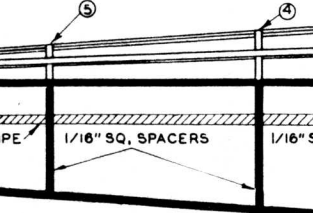

COLOR SCHEME
 WINGS - YELLOW
 FUSELAGE - BLUE WITH YELLOW STRIPE
 TAIL ASSEMBLY - BLUE

NC5049

CUT LICENSE LETTERS FROM PLAN AND BANANA OIL TO TOP OF WING

READ INSTRUCTIONS ON BACK OF BOX BEFORE CONSTRUCTING MODEL.

AMERICAN EAGLET

WINGSPAN-25" LENGTH-13-1/2"

KIT NO. A-134

AMERICAN MODEL CRAFT CO.