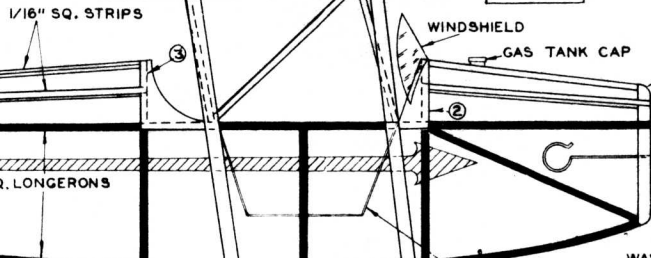

COLOR SCHEME
 WINGS - YELLOW
 FUSELAGE - BLUE WITH YELLOW STRIPE
 TAIL ASSEMBLY - BLUE

NC5049

CUT LICENSE LETTERS FROM PLAN AND BANANA OIL TO TOP OF WING

READ INSTRUCTIONS ON BACK OF BOX BEFORE CONSTRUCTING MODEL.

AMERICAN EAGLET

WINGSPAN-25" LENGTH-13-1/2"

KIT NO. A-134

AMERICAN MODEL CRAFT CO.