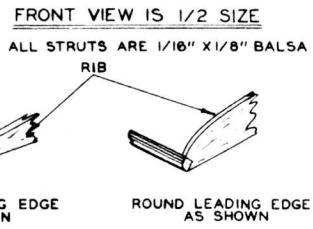

COLOR SCHEME
 WINGS - YELLOW
 FUSELAGE - BLUE WITH YELLOW STRIPE
 TAIL ASSEMBLY - BLUE

NC5049

CUT LICENSE LETTERS FROM PLAN AND BANANA OIL TO TOP OF WING

READ INSTRUCTIONS ON BACK OF BOX BEFORE CONSTRUCTING MODEL.

AMERICAN EAGLET

WINGSPAN-25" LENGTH-13-1/2"

KIT NO. A-134

AMERICAN MODEL CRAFT CO.