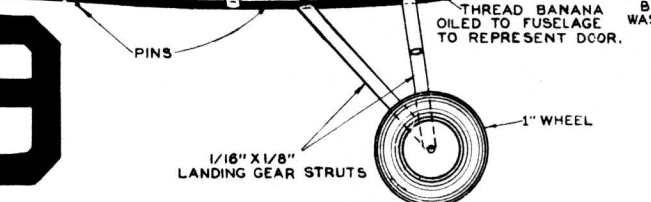

COLOR SCHEME
 WINGS - YELLOW
 FUSELAGE - BLUE WITH YELLOW STRIPE
 TAIL ASSEMBLY - BLUE

NC5049

CUT LICENSE LETTERS FROM PLAN AND BANANA OIL TO TOP OF WING

READ INSTRUCTIONS ON BACK OF BOX BEFORE CONSTRUCTING MODEL.

AMERICAN EAGLET

WINGSPAN-25" LENGTH-13-1/2"

KIT NO. A-134

AMERICAN MODEL CRAFT CO.