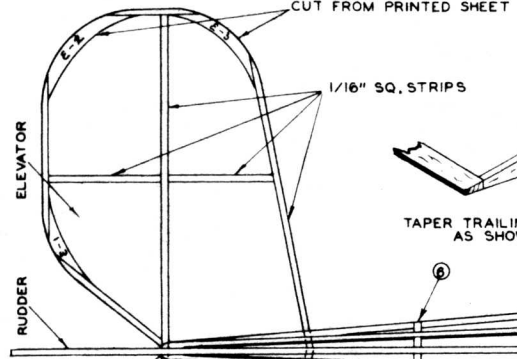

COLOR SCHEME
 WINGS - YELLOW
 FUSELAGE - BLUE WITH YELLOW STRIPE
 TAIL ASSEMBLY - BLUE

NC5049

CUT LICENSE LETTERS FROM PLAN AND BANANA OIL TO TOP OF WING

READ INSTRUCTIONS ON BACK OF BOX BEFORE CONSTRUCTING MODEL.

AMERICAN EAGLET

WINGSPAN-25" LENGTH-13-1/2"

KIT NO. A-134

AMERICAN MODEL CRAFT CO.