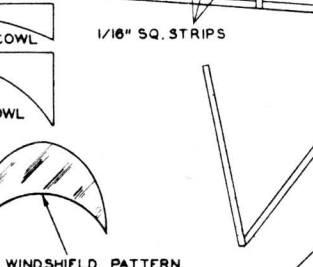

COLOR SCHEME
 WINGS - YELLOW
 FUSELAGE - BLUE WITH YELLOW STRIPE
 TAIL ASSEMBLY - BLUE

NC5049

CUT LICENSE LETTERS FROM PLAN AND BANANA OIL TO TOP OF WING

READ INSTRUCTIONS ON BACK OF BOX BEFORE CONSTRUCTING MODEL.

AMERICAN EAGLET

WINGSPAN-25" LENGTH-13-1/2"

KIT NO. A-134

AMERICAN MODEL CRAFT CO.