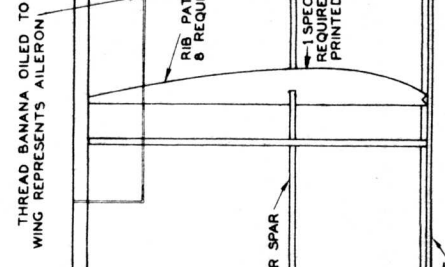

COLOR SCHEME
 WINGS - YELLOW
 FUSELAGE - BLUE WITH YELLOW STRIPE
 TAIL ASSEMBLY - BLUE

NC5049

CUT LICENSE LETTERS FROM PLAN AND BANANA OIL TO TOP OF WING

READ INSTRUCTIONS ON BACK OF BOX BEFORE CONSTRUCTING MODEL.

AMERICAN EAGLET

WINGSPAN-25" LENGTH-13-1/2"

KIT NO. A-134

AMERICAN MODEL CRAFT CO.