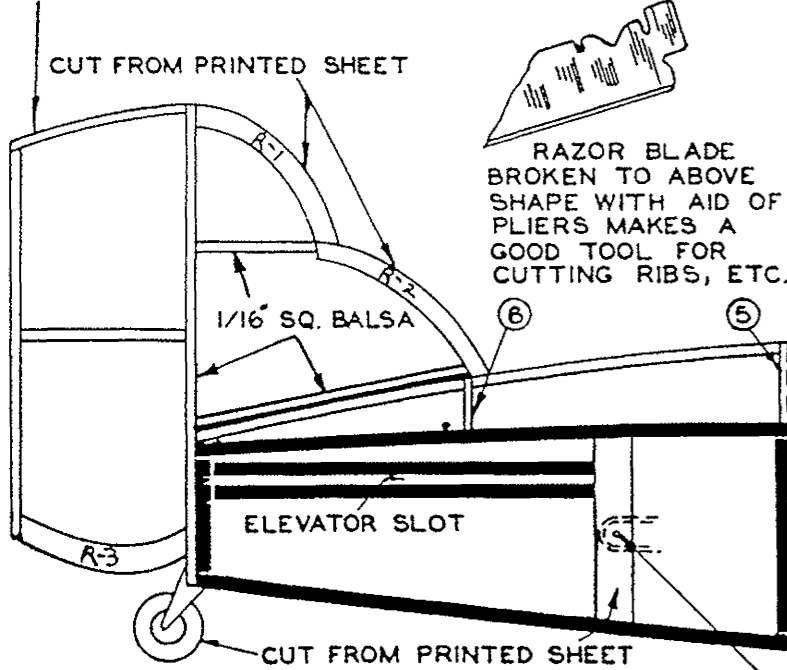

COLOR SCHEME
 FUSELAGE - KHAKI
 WINGS & TAIL ASSEMBLY - YELLOW

WINGS ARE SINGLE SURFACED

CURTISS FALCON A-1
 UNITED STATES ARMY FIGHTER PLANE
 WINGSPAN-16" LENGTH-10-5/8"
 DIHEDRAL-3" BOTH WINGS
 KIT NO. A-141
 AMERICAN MODEL CRAFT CO.