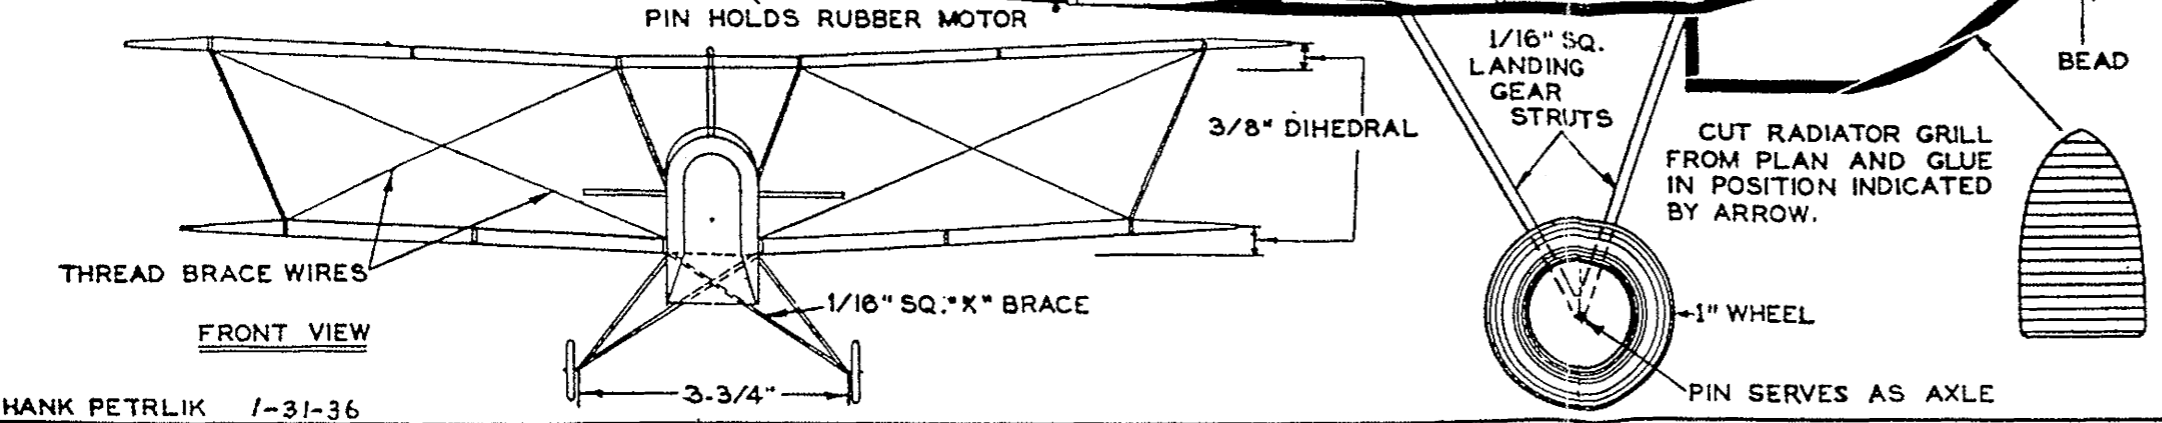

COLOR SCHEME
 FUSELAGE - KHAKI
 WINGS & TAIL ASSEMBLY - YELLOW

WINGS ARE SINGLE SURFACED

CURTISS FALCON A-1
 UNITED STATES ARMY FIGHTER PLANE
 WINGSPAN-16" LENGTH-10-5/8"
 DIHEDRAL-3" BOTH WINGS
 KIT NO. A-141
 AMERICAN MODEL CRAFT CO.