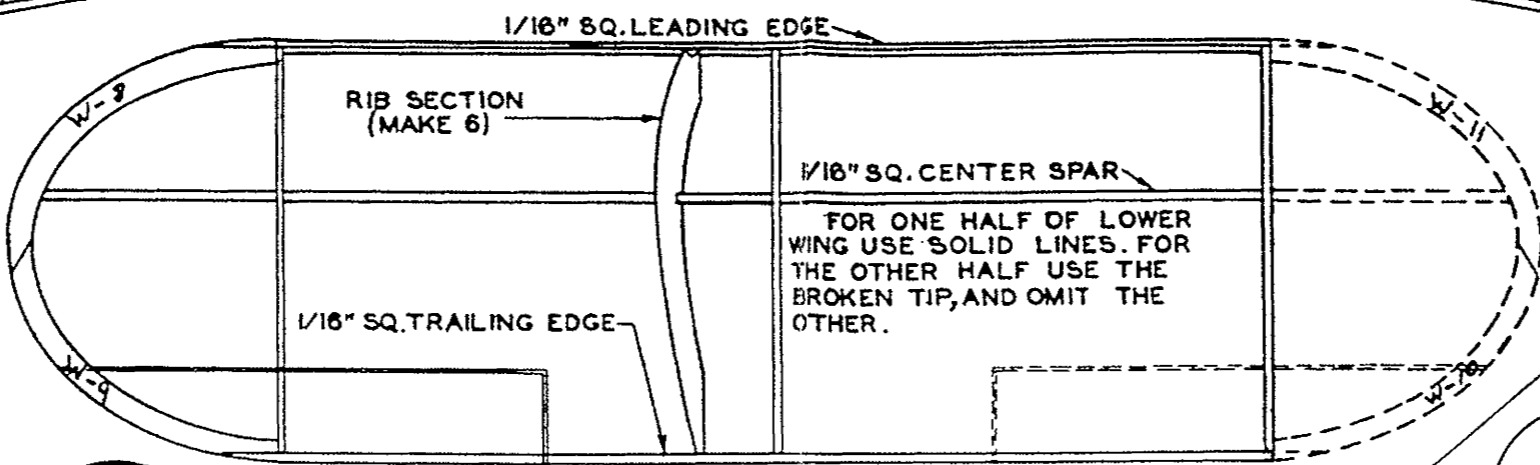

COLOR SCHEME
 FUSELAGE - KHAKI
 WINGS & TAIL ASSEMBLY - YELLOW

WINGS ARE SINGLE SURFACED

CURTISS FALCON A-1
 UNITED STATES ARMY FIGHTER PLANE
 WINGSPAN-16" LENGTH-10-5/8"
 DIHEDRAL-3" BOTH WINGS
 KIT NO. A-141
 AMERICAN MODEL CRAFT CO.