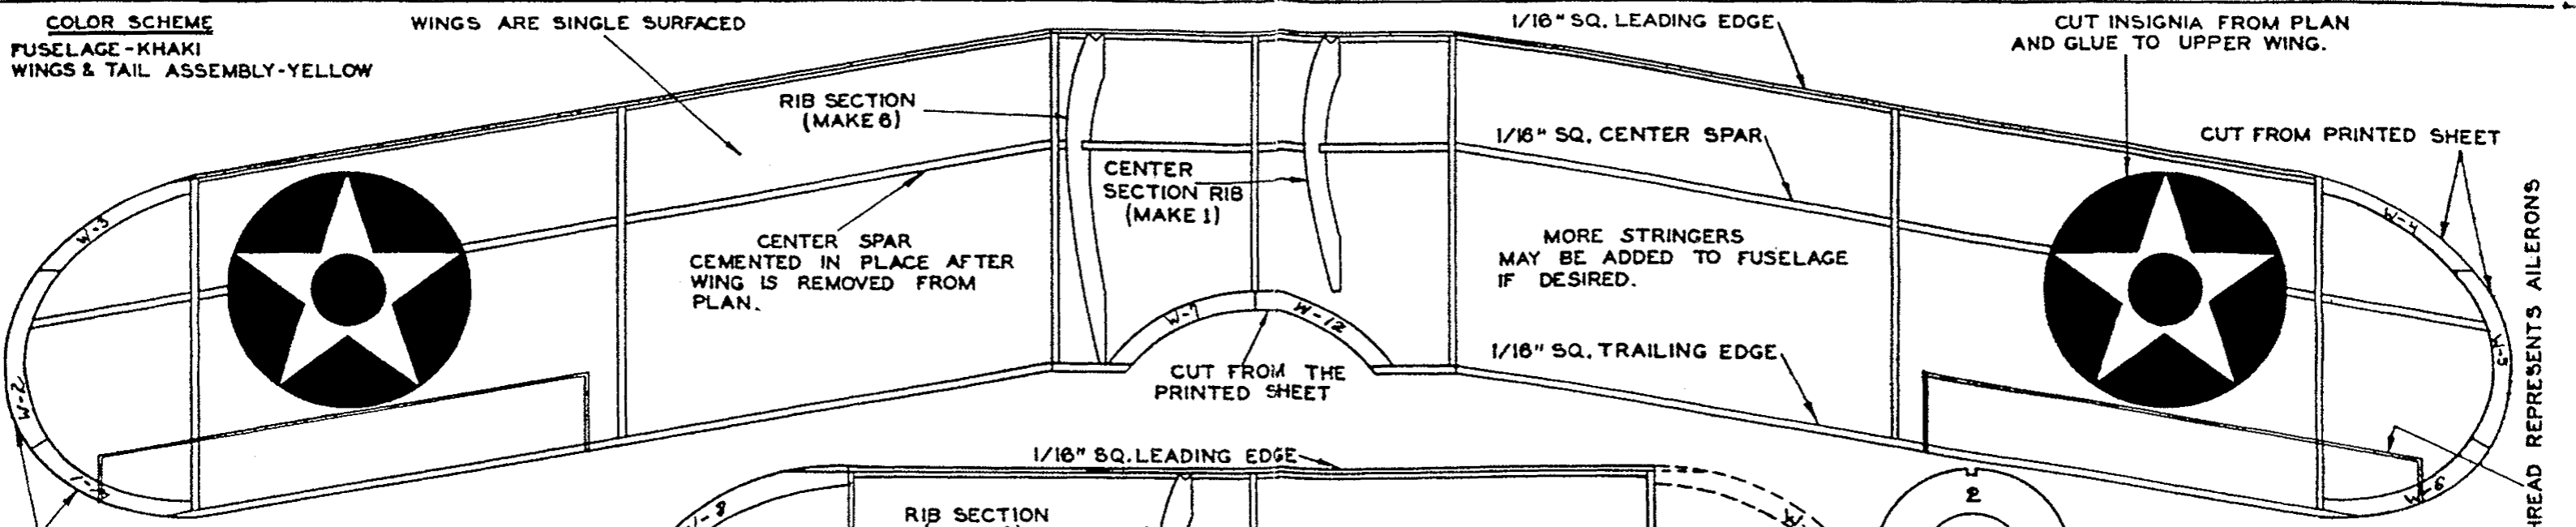

COLOR SCHEME
 FUSELAGE - KHAKI
 WINGS & TAIL ASSEMBLY - YELLOW

WINGS ARE SINGLE SURFACED

CURTISS FALCON A-1
 UNITED STATES ARMY FIGHTER PLANE
 WINGSPAN-16" LENGTH-10-5/8"
 DIHEDRAL-3" BOTH WINGS
 KIT NO. A-141
 AMERICAN MODEL CRAFT CO.