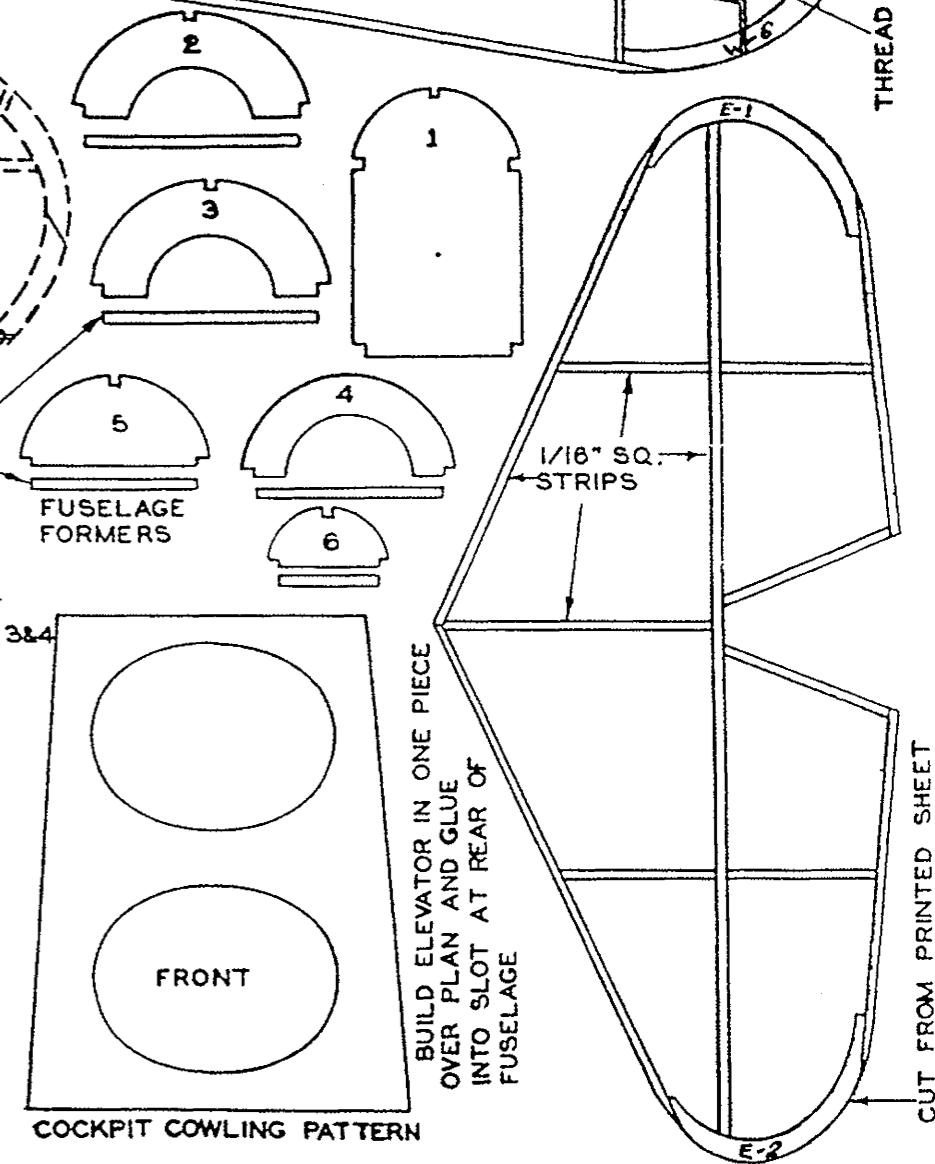

COLOR SCHEME
 FUSELAGE - KHAKI
 WINGS & TAIL ASSEMBLY - YELLOW

WINGS ARE SINGLE SURFACED

CURTISS FALCON A-1
 UNITED STATES ARMY FIGHTER PLANE
 WINGSPAN-16" LENGTH-10-5/8"
 DIHEDRAL-3" BOTH WINGS
 KIT NO. A-141
 AMERICAN MODEL CRAFT CO.