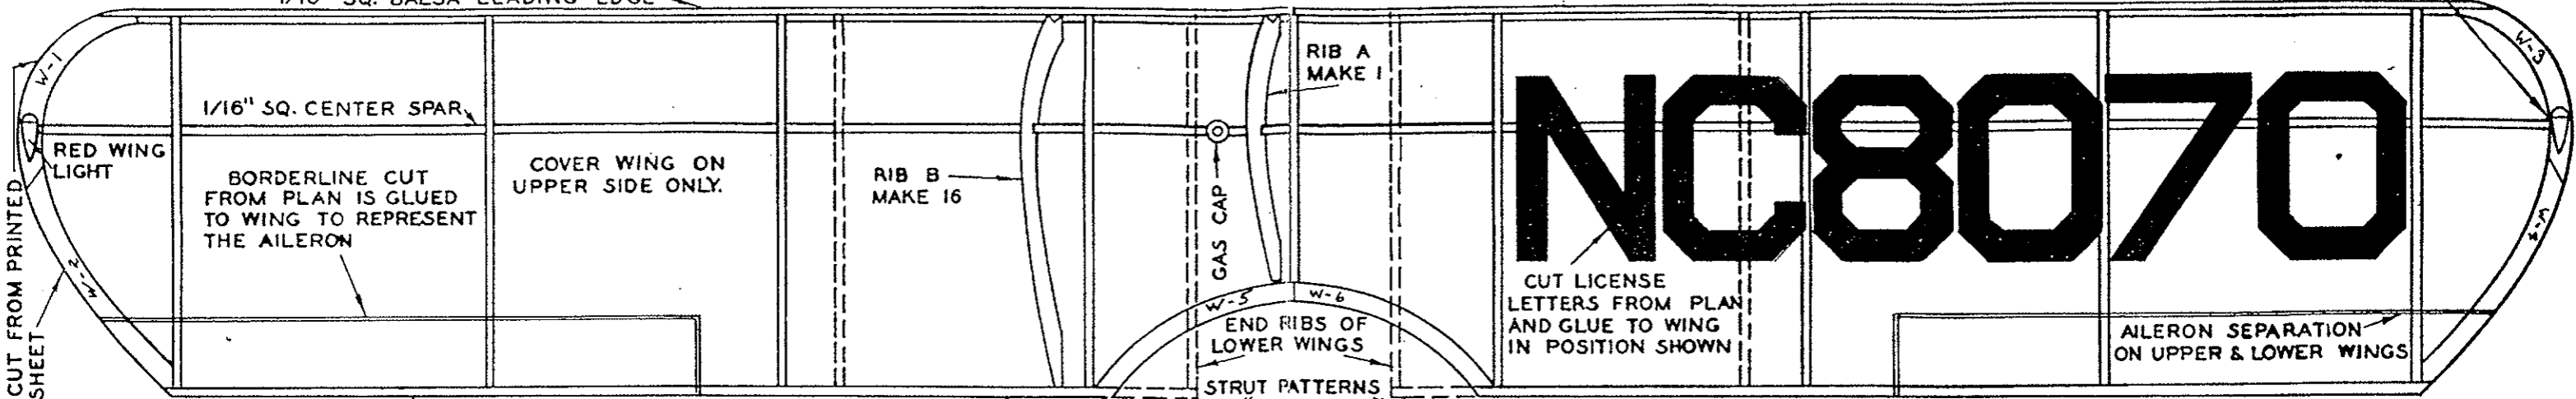

1/16" SQ. BALSA LEADING EDGE

GREEN WING LIGHT

NC8070

Hank Petrik Joe Loufas 1/16"

B.B.