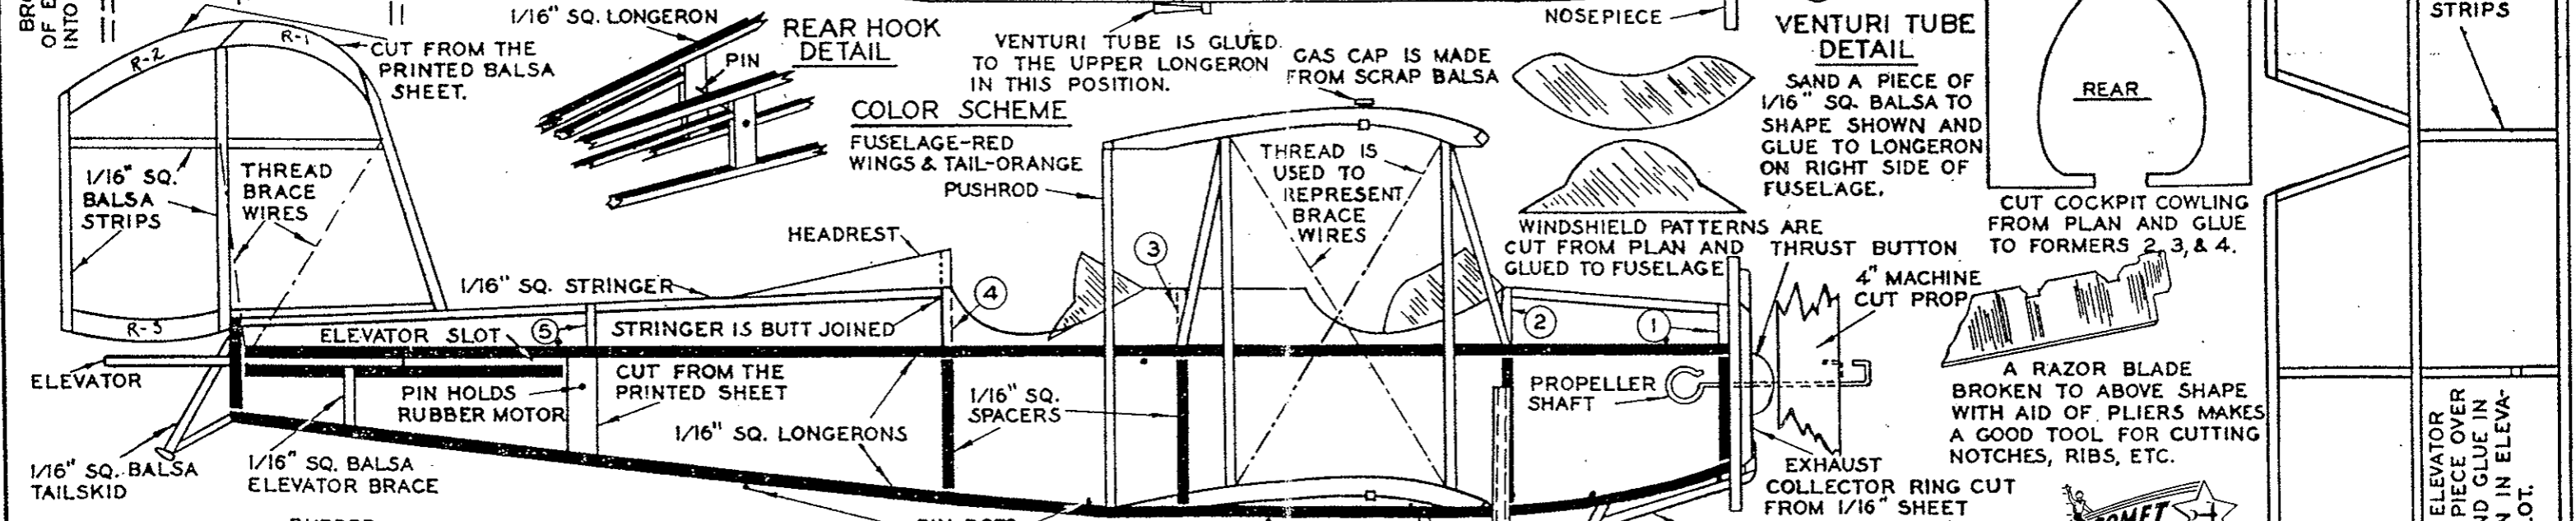

1/16" SQ. BALSA LEADING EDGE

GREEN WING LIGHT

NC8070

Hank Petrik Joe Loufas 1/16"

B.B.