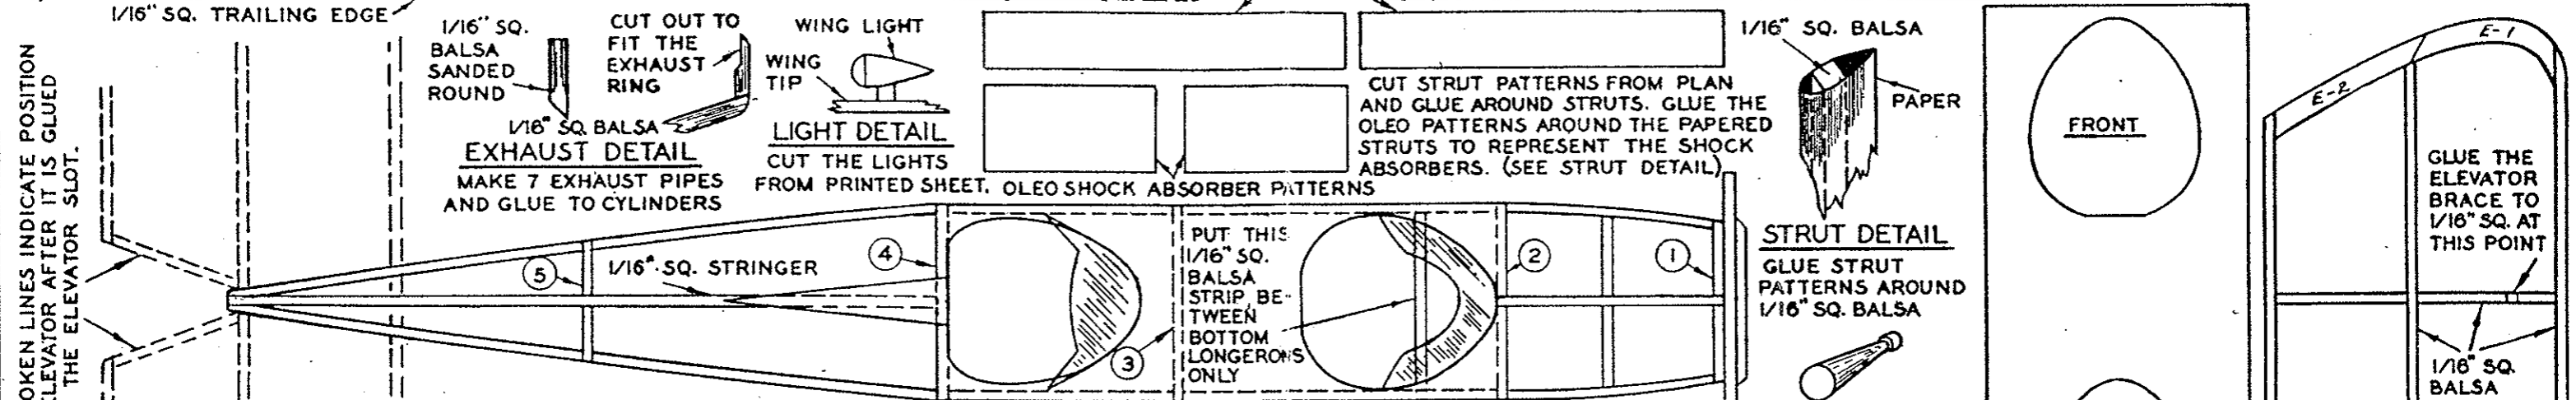

1/16" SQ. BALSA LEADING EDGE

GREEN WING LIGHT

NC8070

Hank Petrik Joe Loufas 1/16"

B.B.