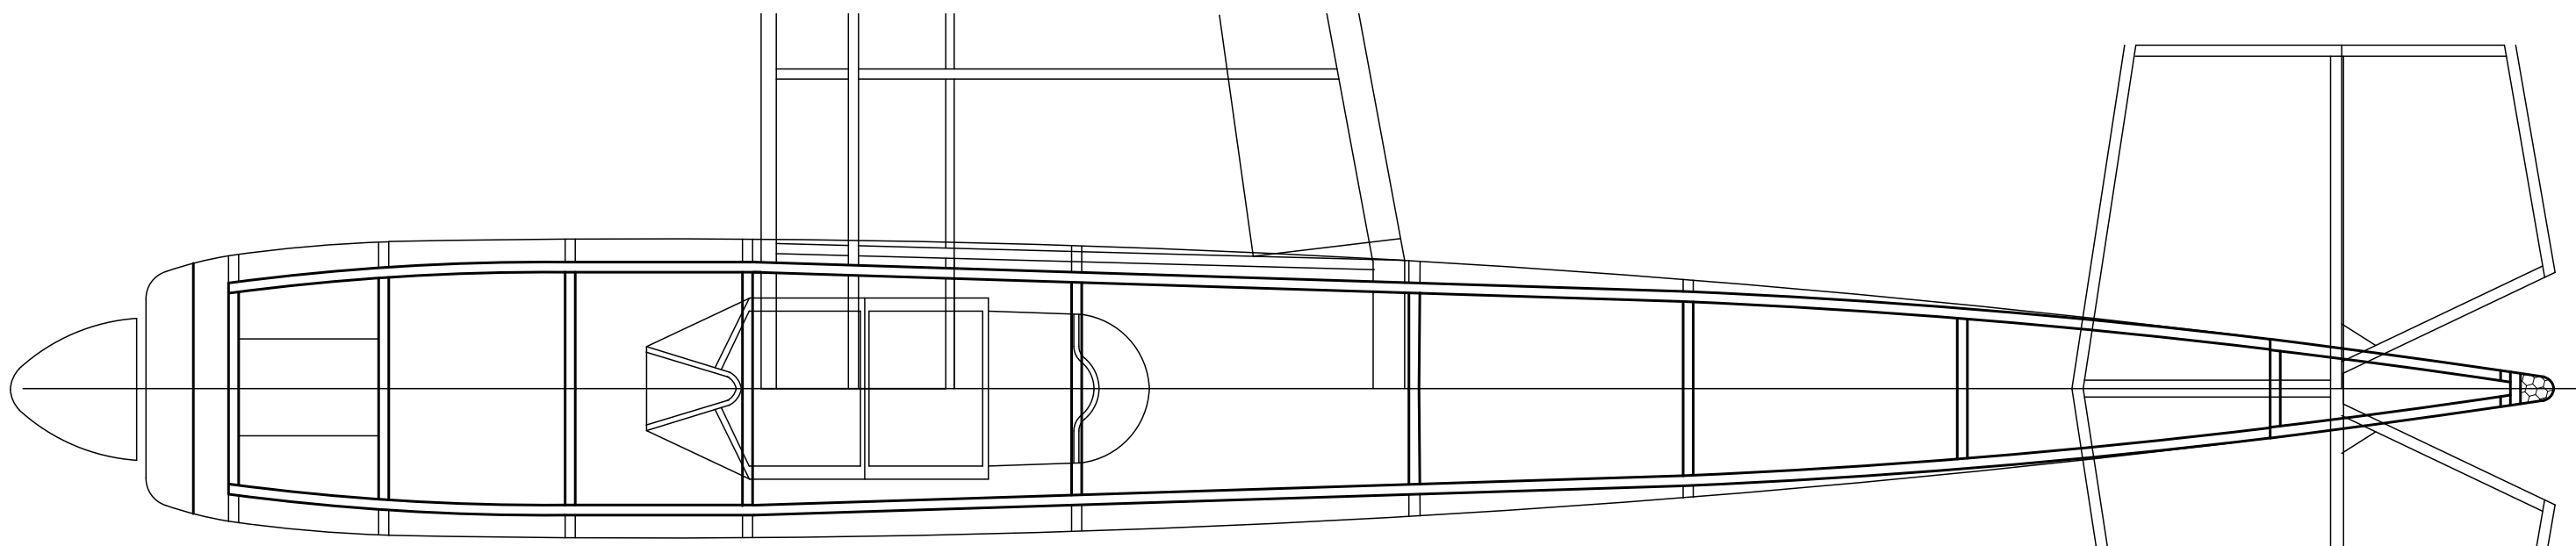

Scale Stab

Fairey Spearfish

Color
Overall Natural Aluminum
Markings as noted on Plan

Fairey Spearfish

Post WWII Military Prototype
Drawn By: Dave Livesay (7-17-94)

-  .020 Sheet Balsa
-  Sheet Fill
-  Foam

Prototype model needed slight down and left thrust. 7 inch Peck plastic prop and a 24 inch loop of .150 Tan II rubber.