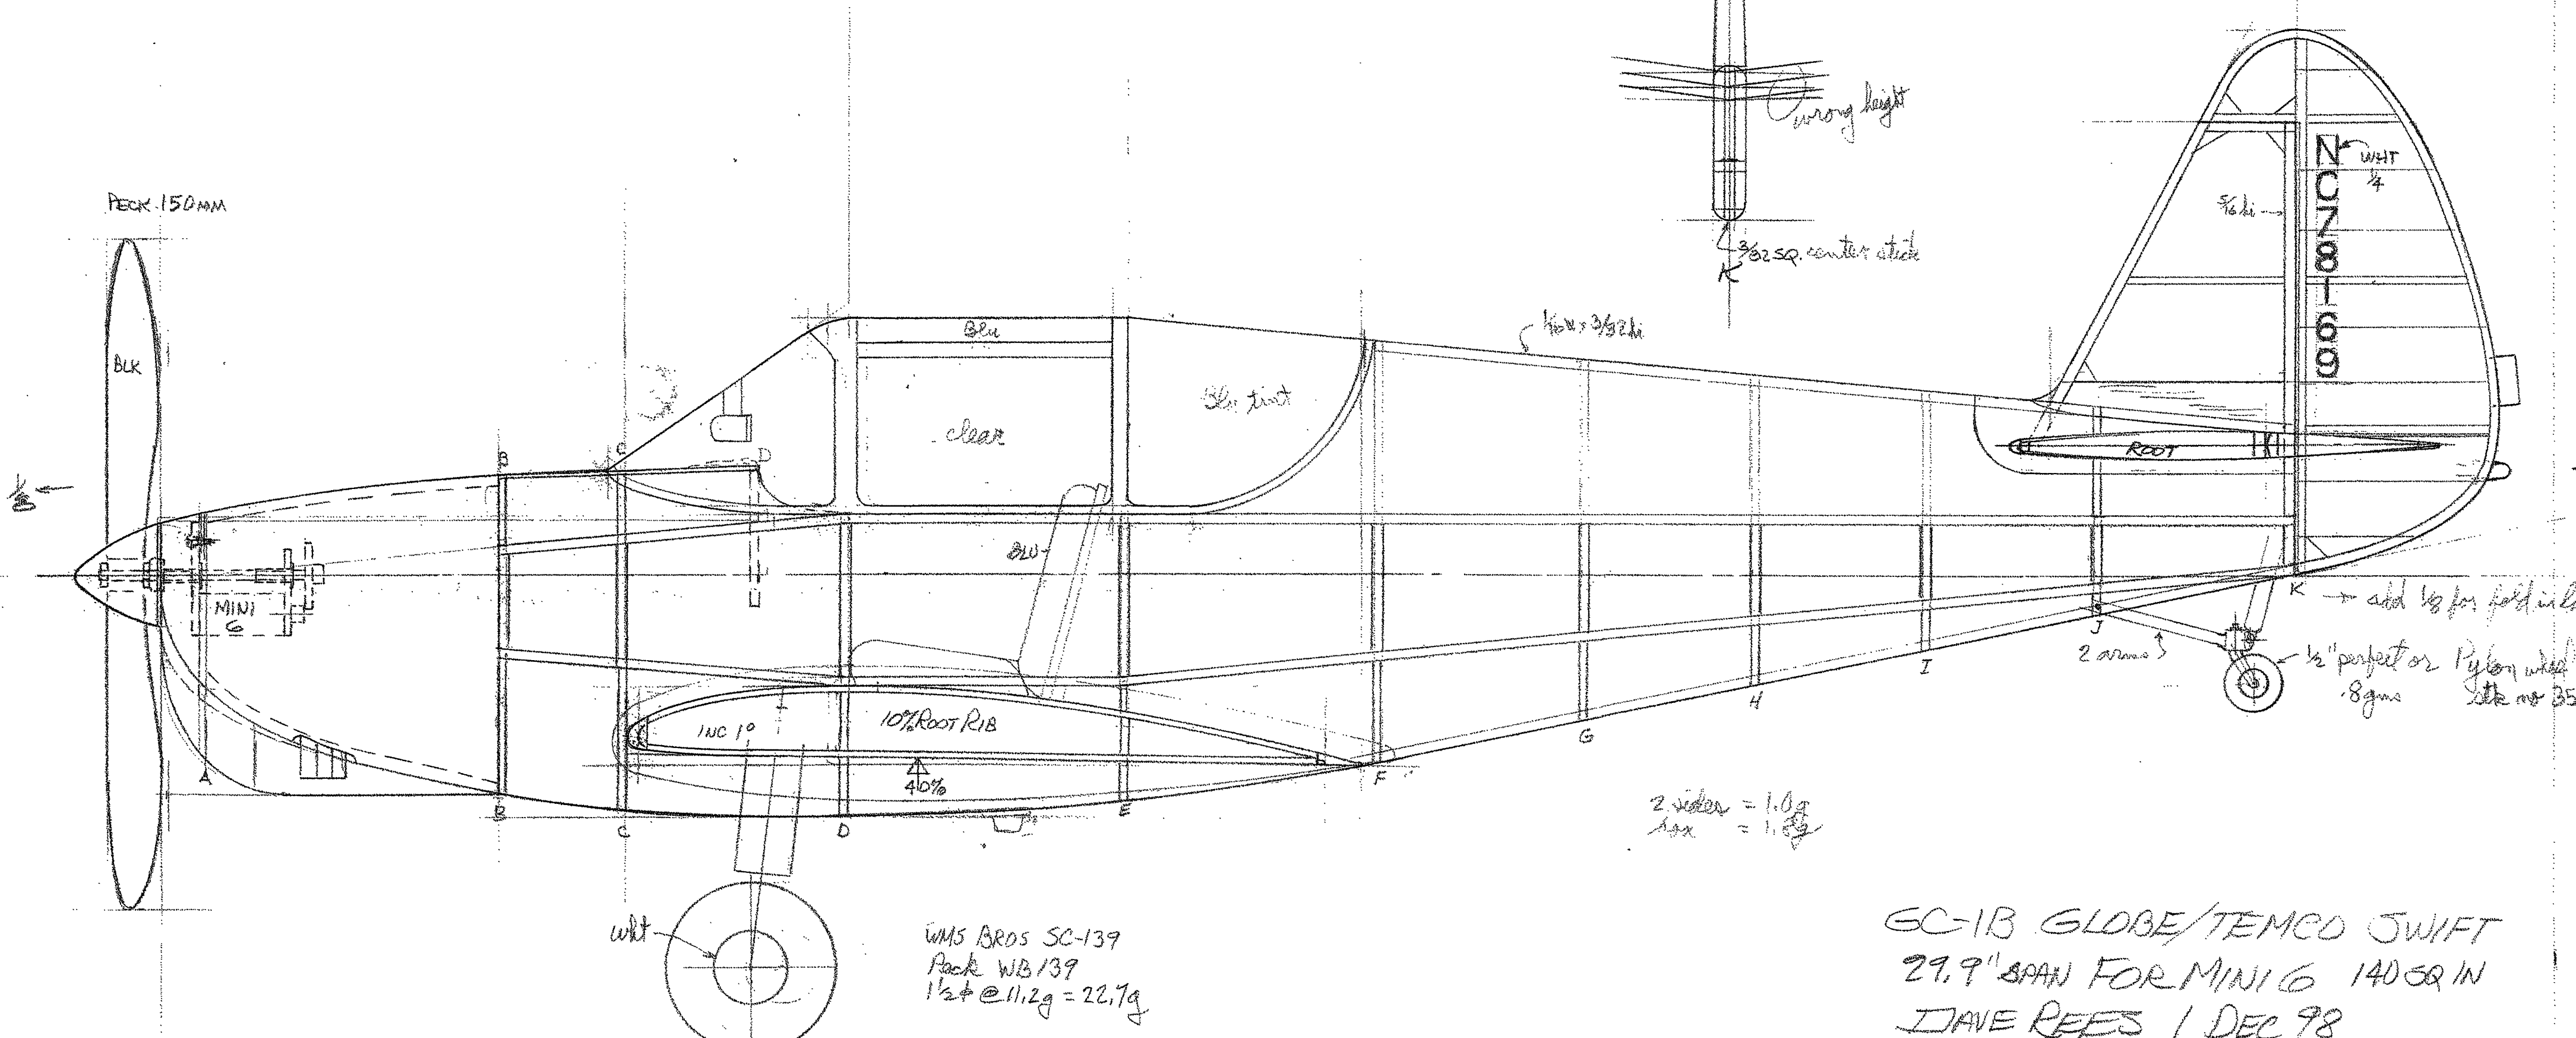

This free plan courtesy of the Rees Family

WMS BROS SC-139
Peak WB/139
1/2\"/>

GC-1B GLOBE/TEMCO SWIFT
29.9' SPAN FOR MINI 6 140SQ IN
JAVIE REES 1 DEC 98