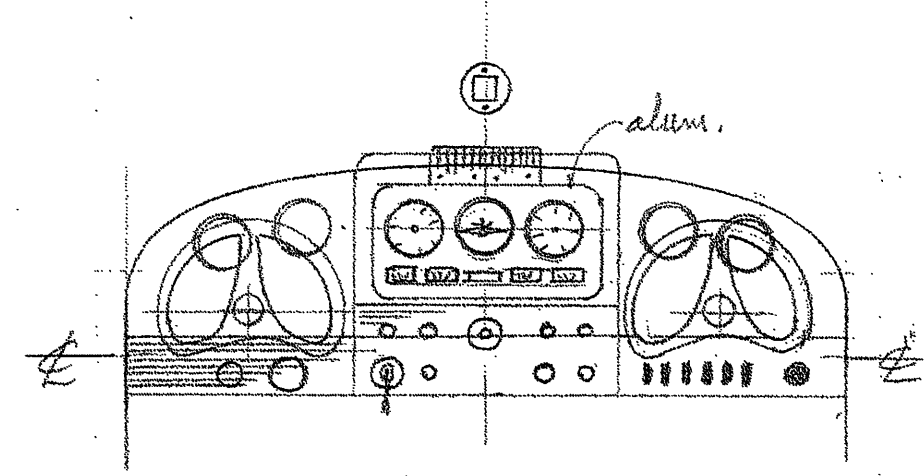

This free plan courtesy of the Rees Family

WMS BROS SC-139
Peak WB/139
1/2\"/>

GC-1B GLOBE/TEMCO SWIFT
29.9' SPAN FOR MINI 6 140SQ IN
JAVIE REES 1 DEC 98