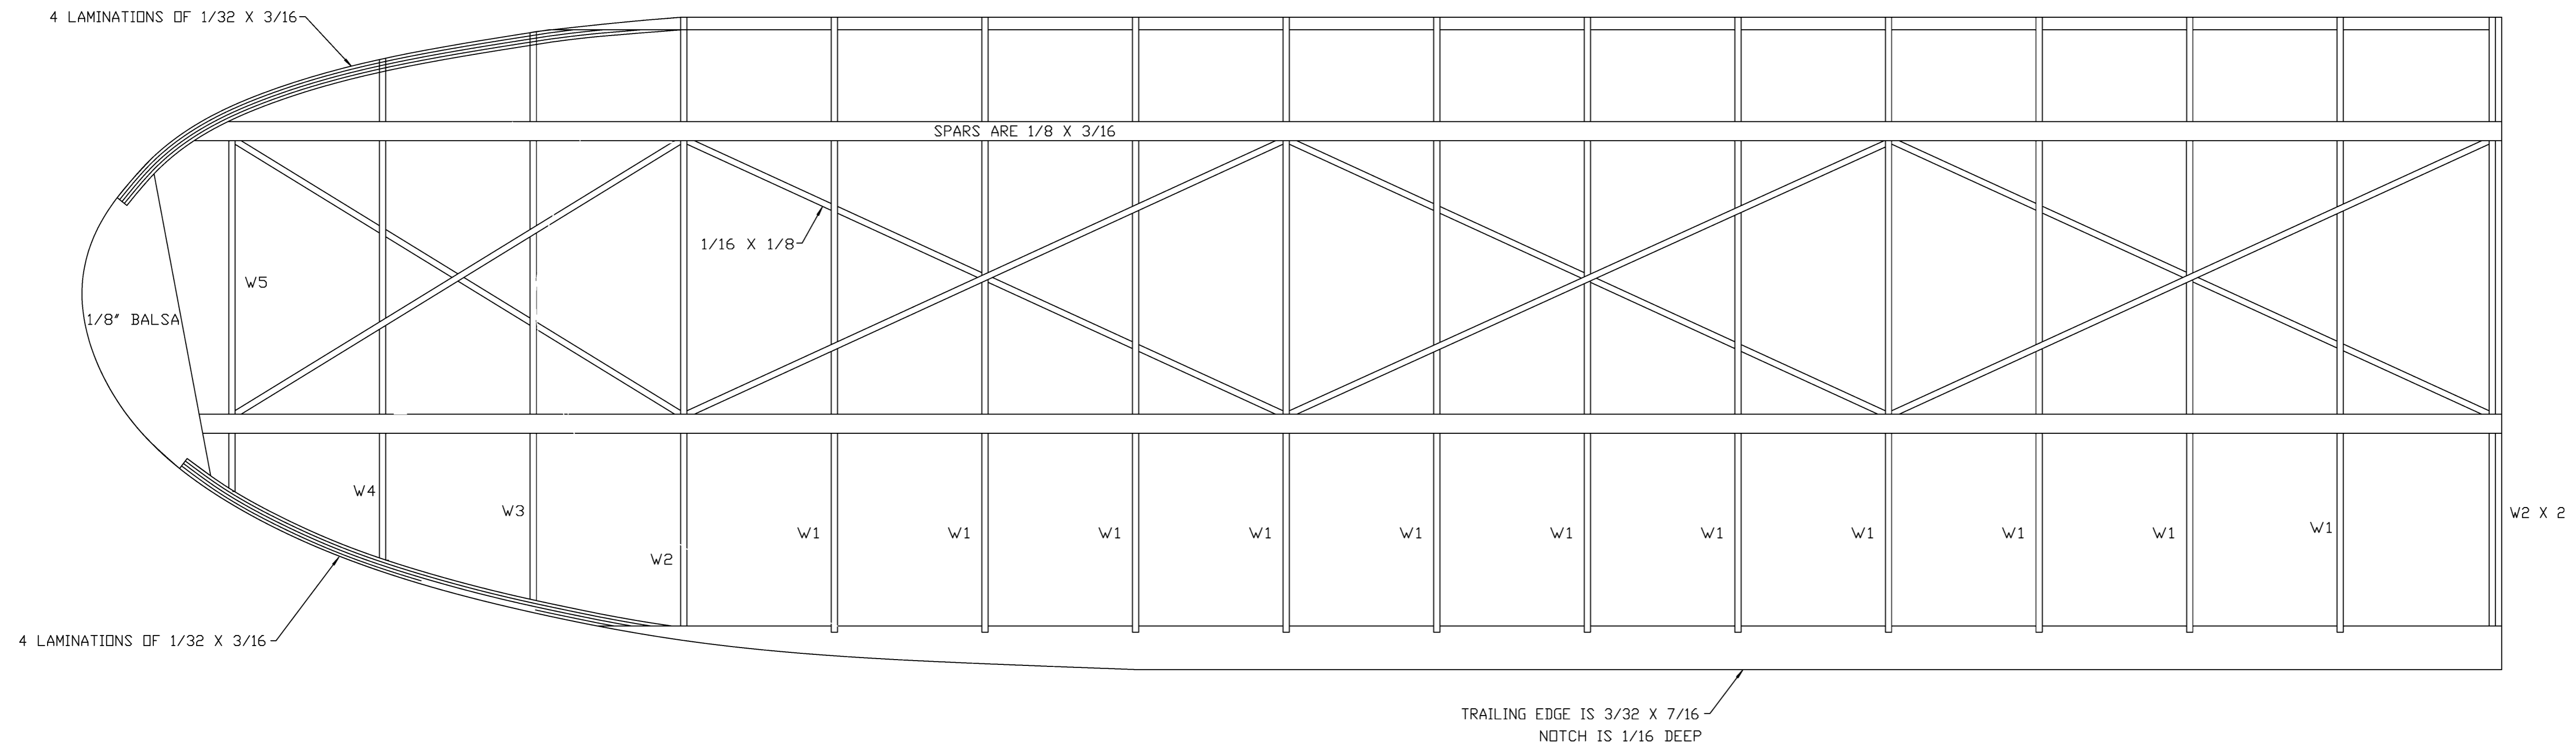

FUSELAGE FORMERS
1/16" MED. BALSA

Shereshaw Cumulus 48

Shereshaw Cumulus 48

ALL RIBS FROM 1/16 STOCK