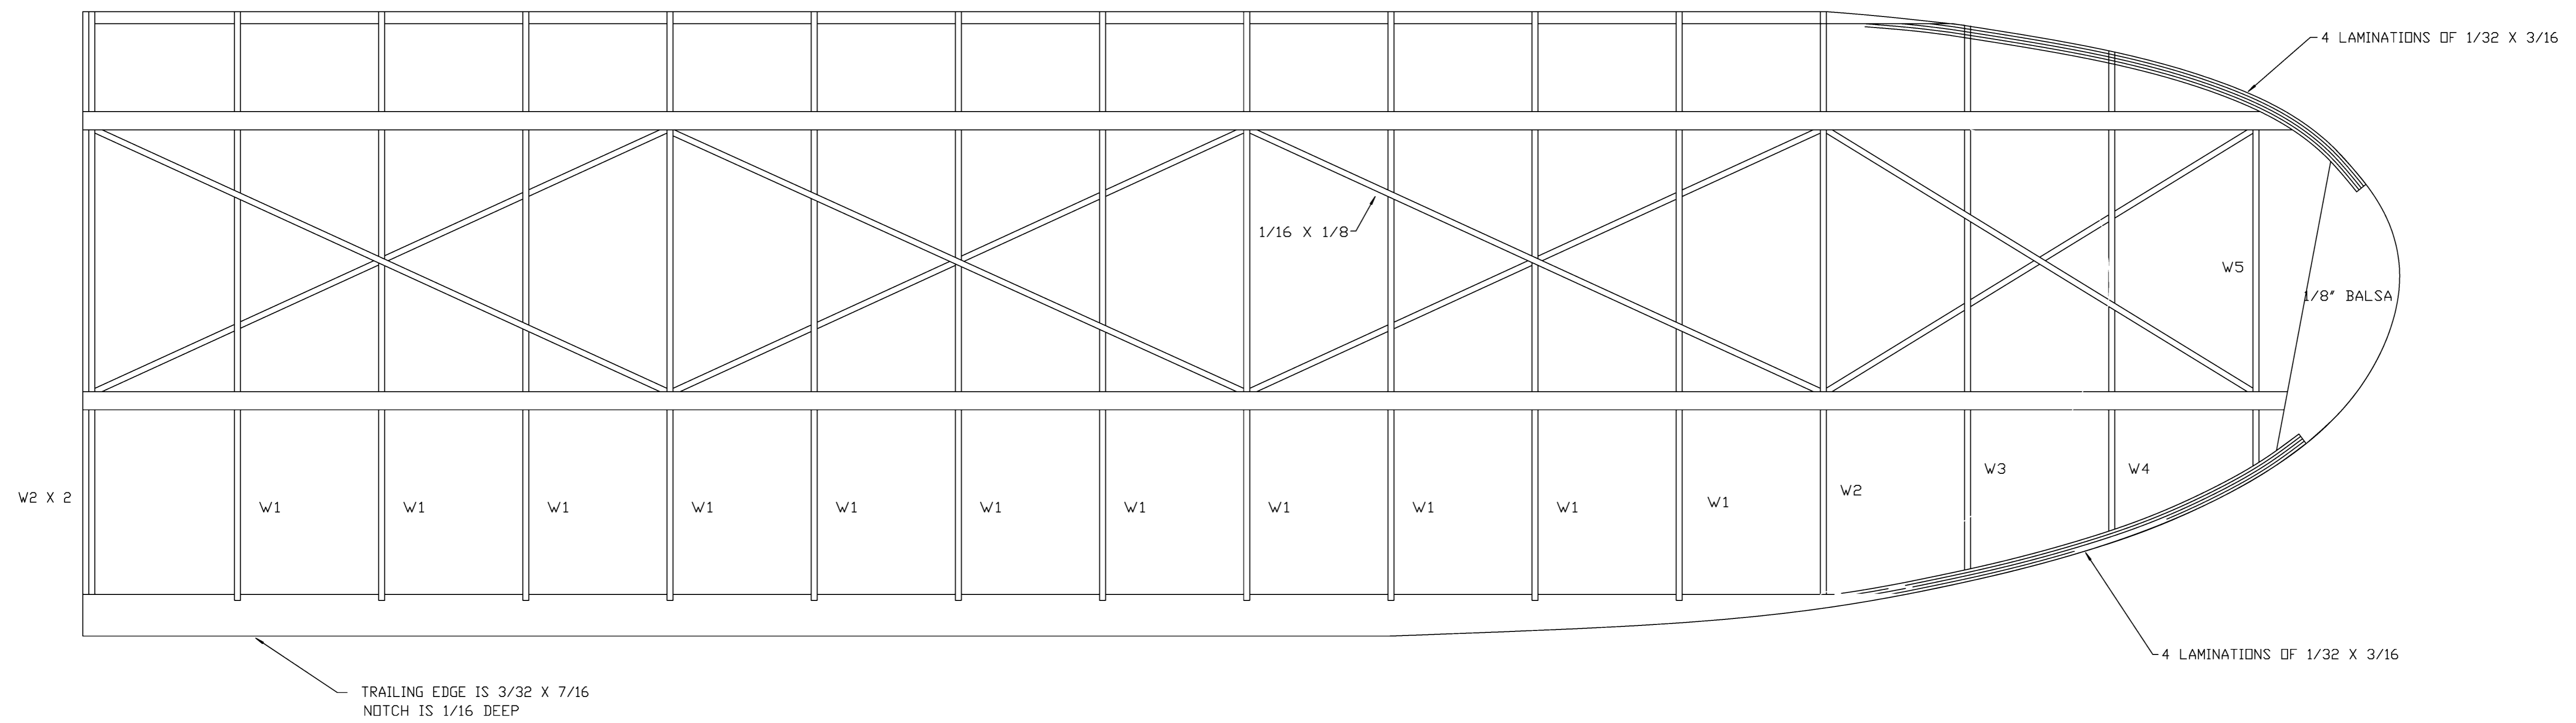

FUSELAGE FORMERS
1/16" MED. BALSA

Shereshaw Cumulus 48

Shereshaw Cumulus 48

ALL RIBS FROM 1/16 STOCK