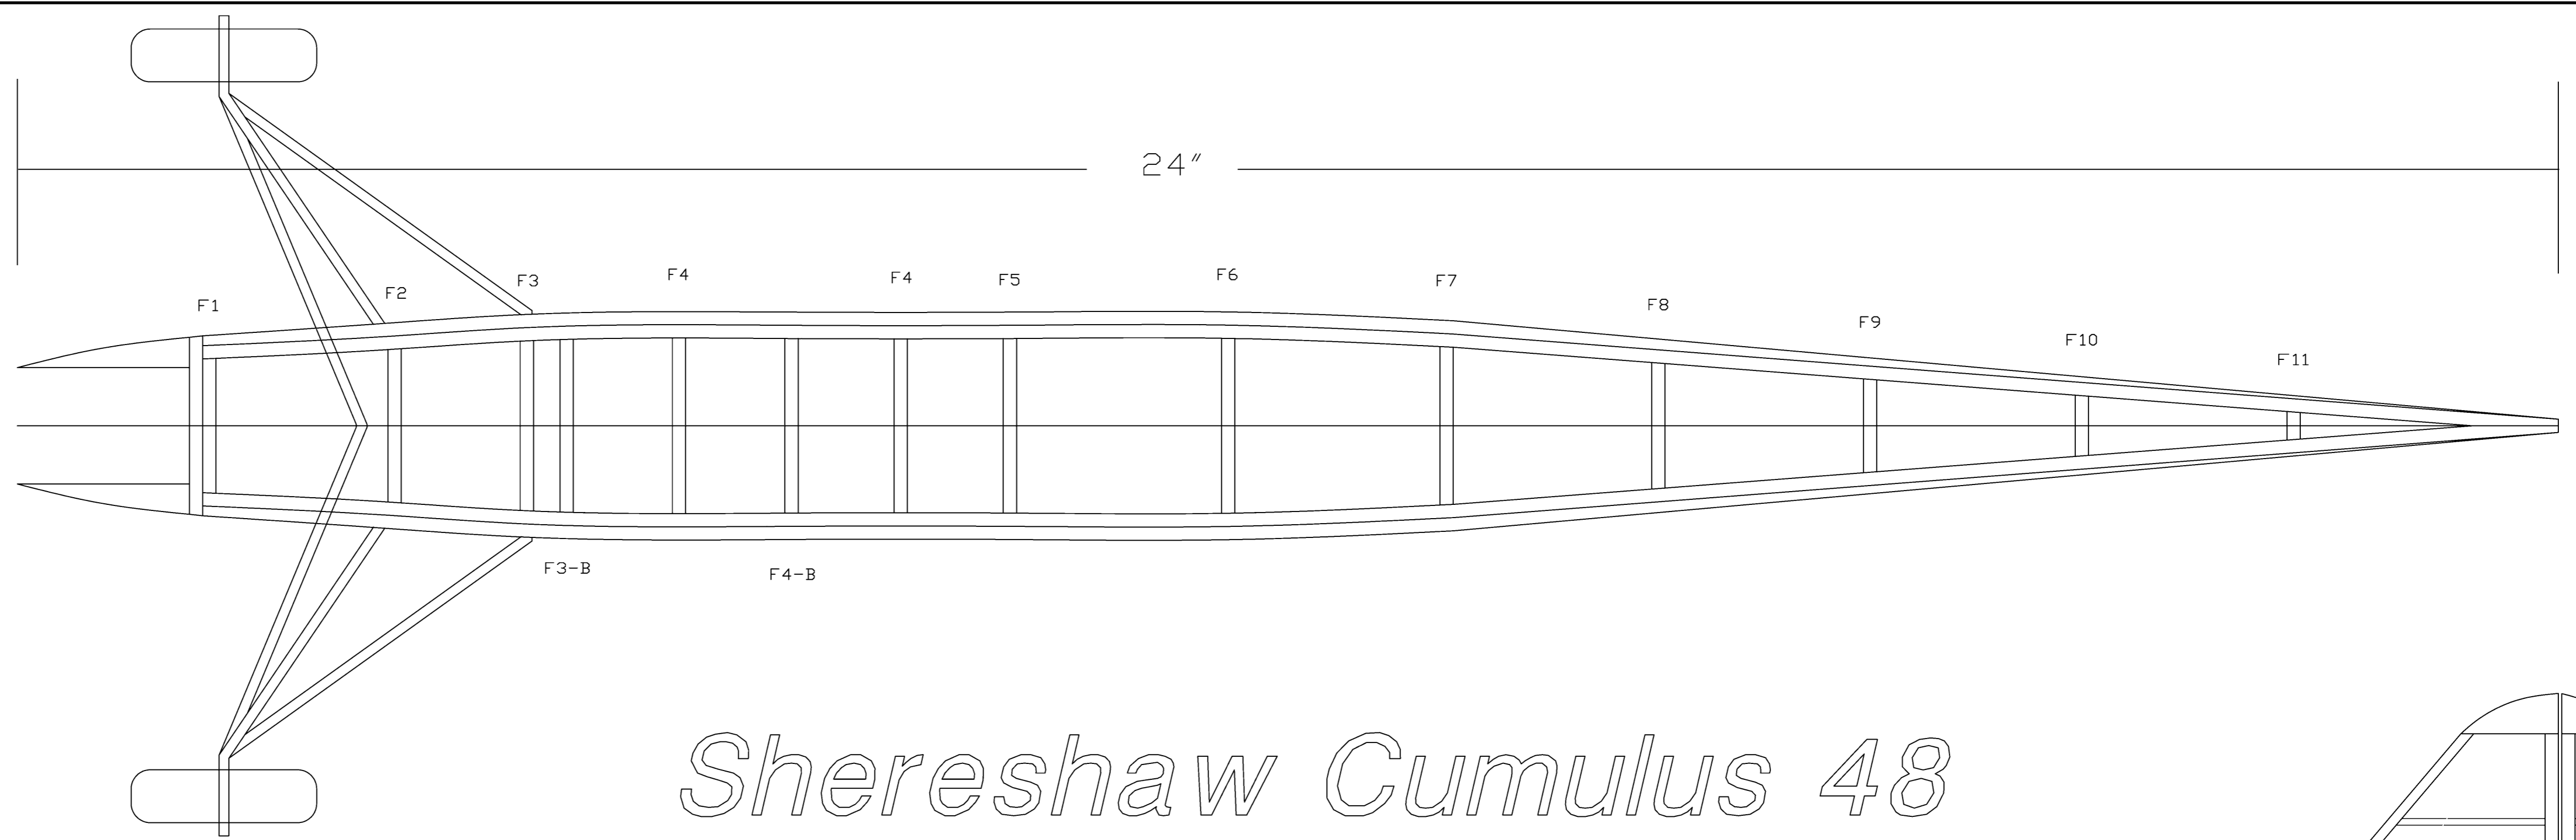

FUSELAGE FORMERS
1/16" MED. BALSA

Shereshaw Cumulus 48

Shereshaw Cumulus 48

ALL RIBS FROM 1/16 STOCK