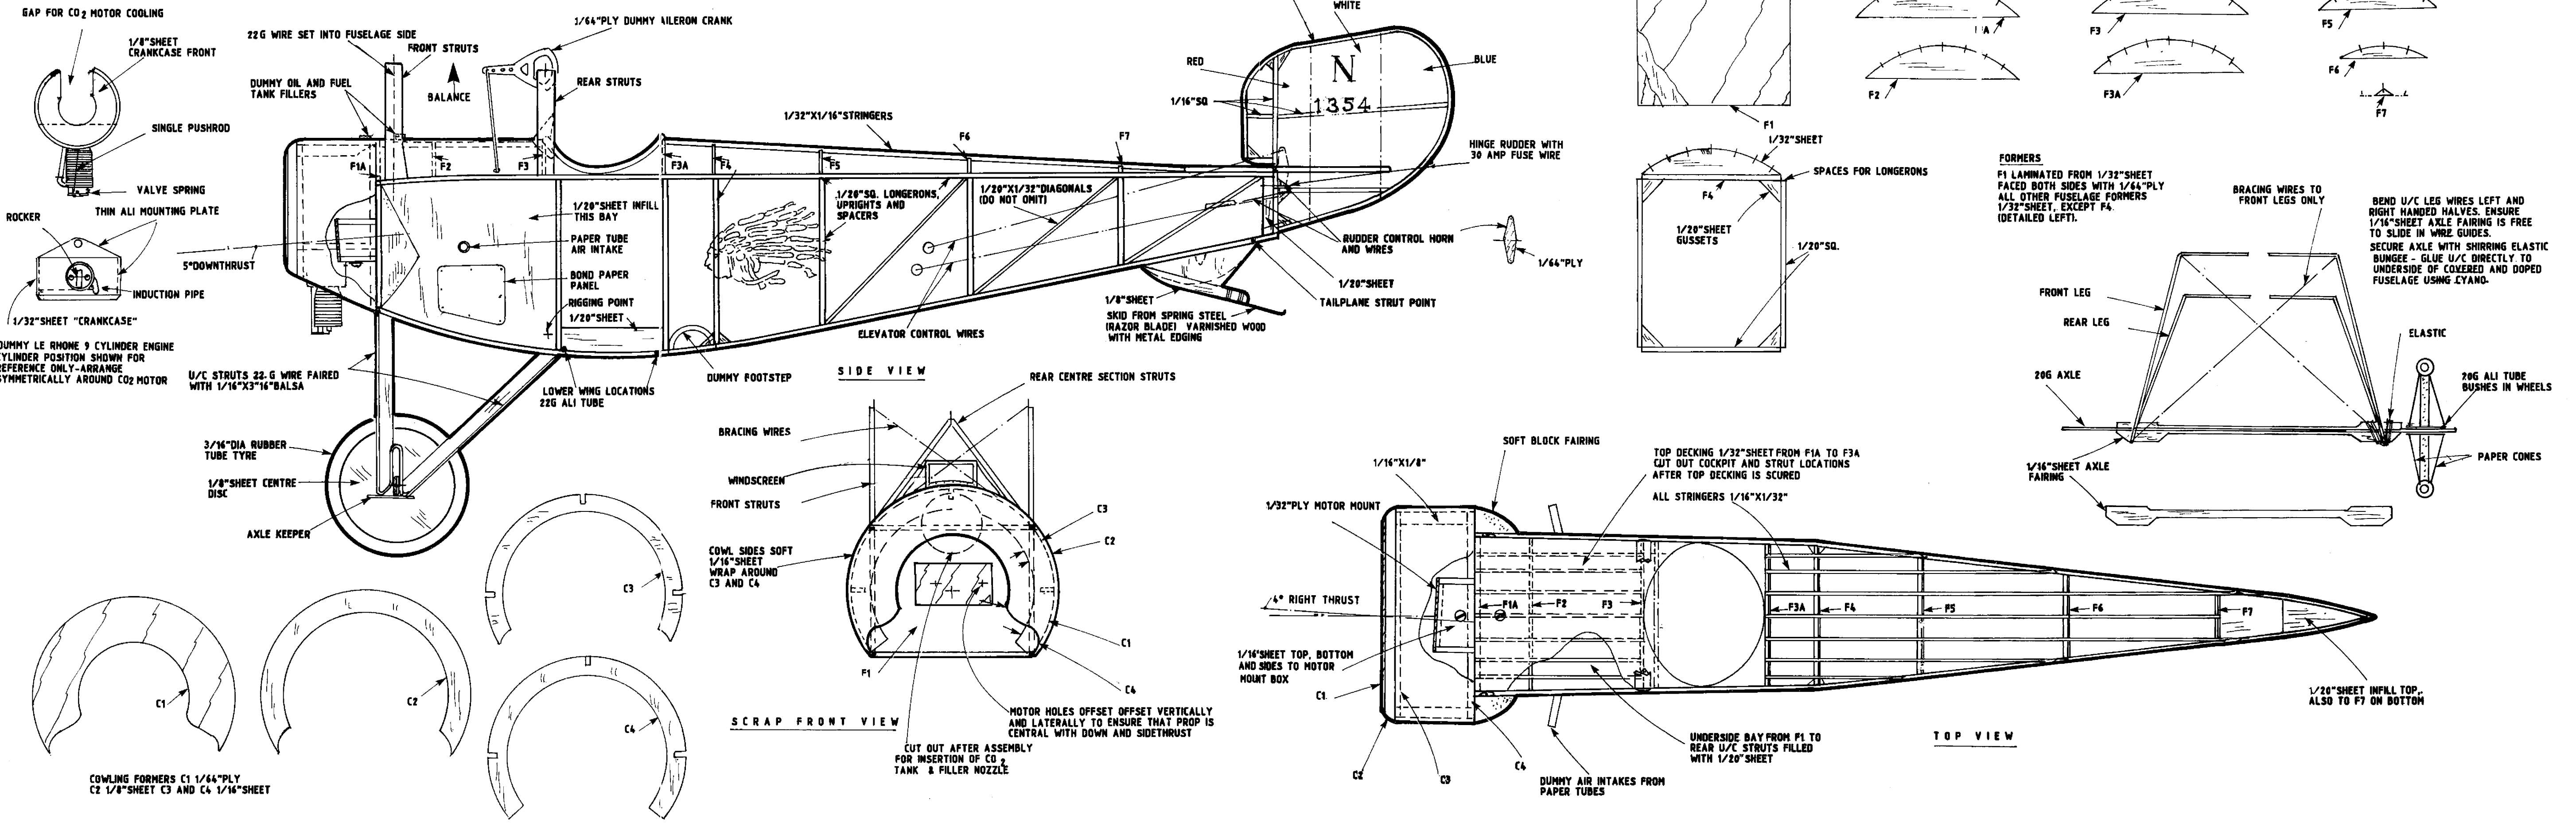

# NIEUPOORT 11

A 18.5" SPAN 1/16 SCALE MODEL FOR CO<sub>2</sub> OR ELECTRIC  
DESIGNED BY DAVID R. CAUSER

PRESENTED WITH AEROMODLER JANUARY 1989 COPYRIGHT ARGUS SPECIALIST PUBLICATIONS LTD. BOX 35 WOLSEY ROAD HEMEL HEMPSTEAD HERTS.

**COLOR SCHEME**  
SILVER OVERALL WITH 1/16" WIDE BLACK EDGING AROUND ALL FLYING SURFACES UPPER AND LOWER BLACK EDGING ALSO EACH SIDE OF ELEVATOR HINGE LINE AND ALONG UPPER AND LOWER LONGERONS BUT "STITCHING" BETWEEN COCKPIT AND COWL ON UPPER LONGERONS, CENTRE SECTION STRUTS ALSO SILVER, BUT INTERPLANE AND U/C STRUTS VARNISHED MAHOGANY. WHITE BANDS ON INTERPLANE STRUTS ENGINE COWLING AND FAIRING BLOCKS ARE POLISHED METAL.