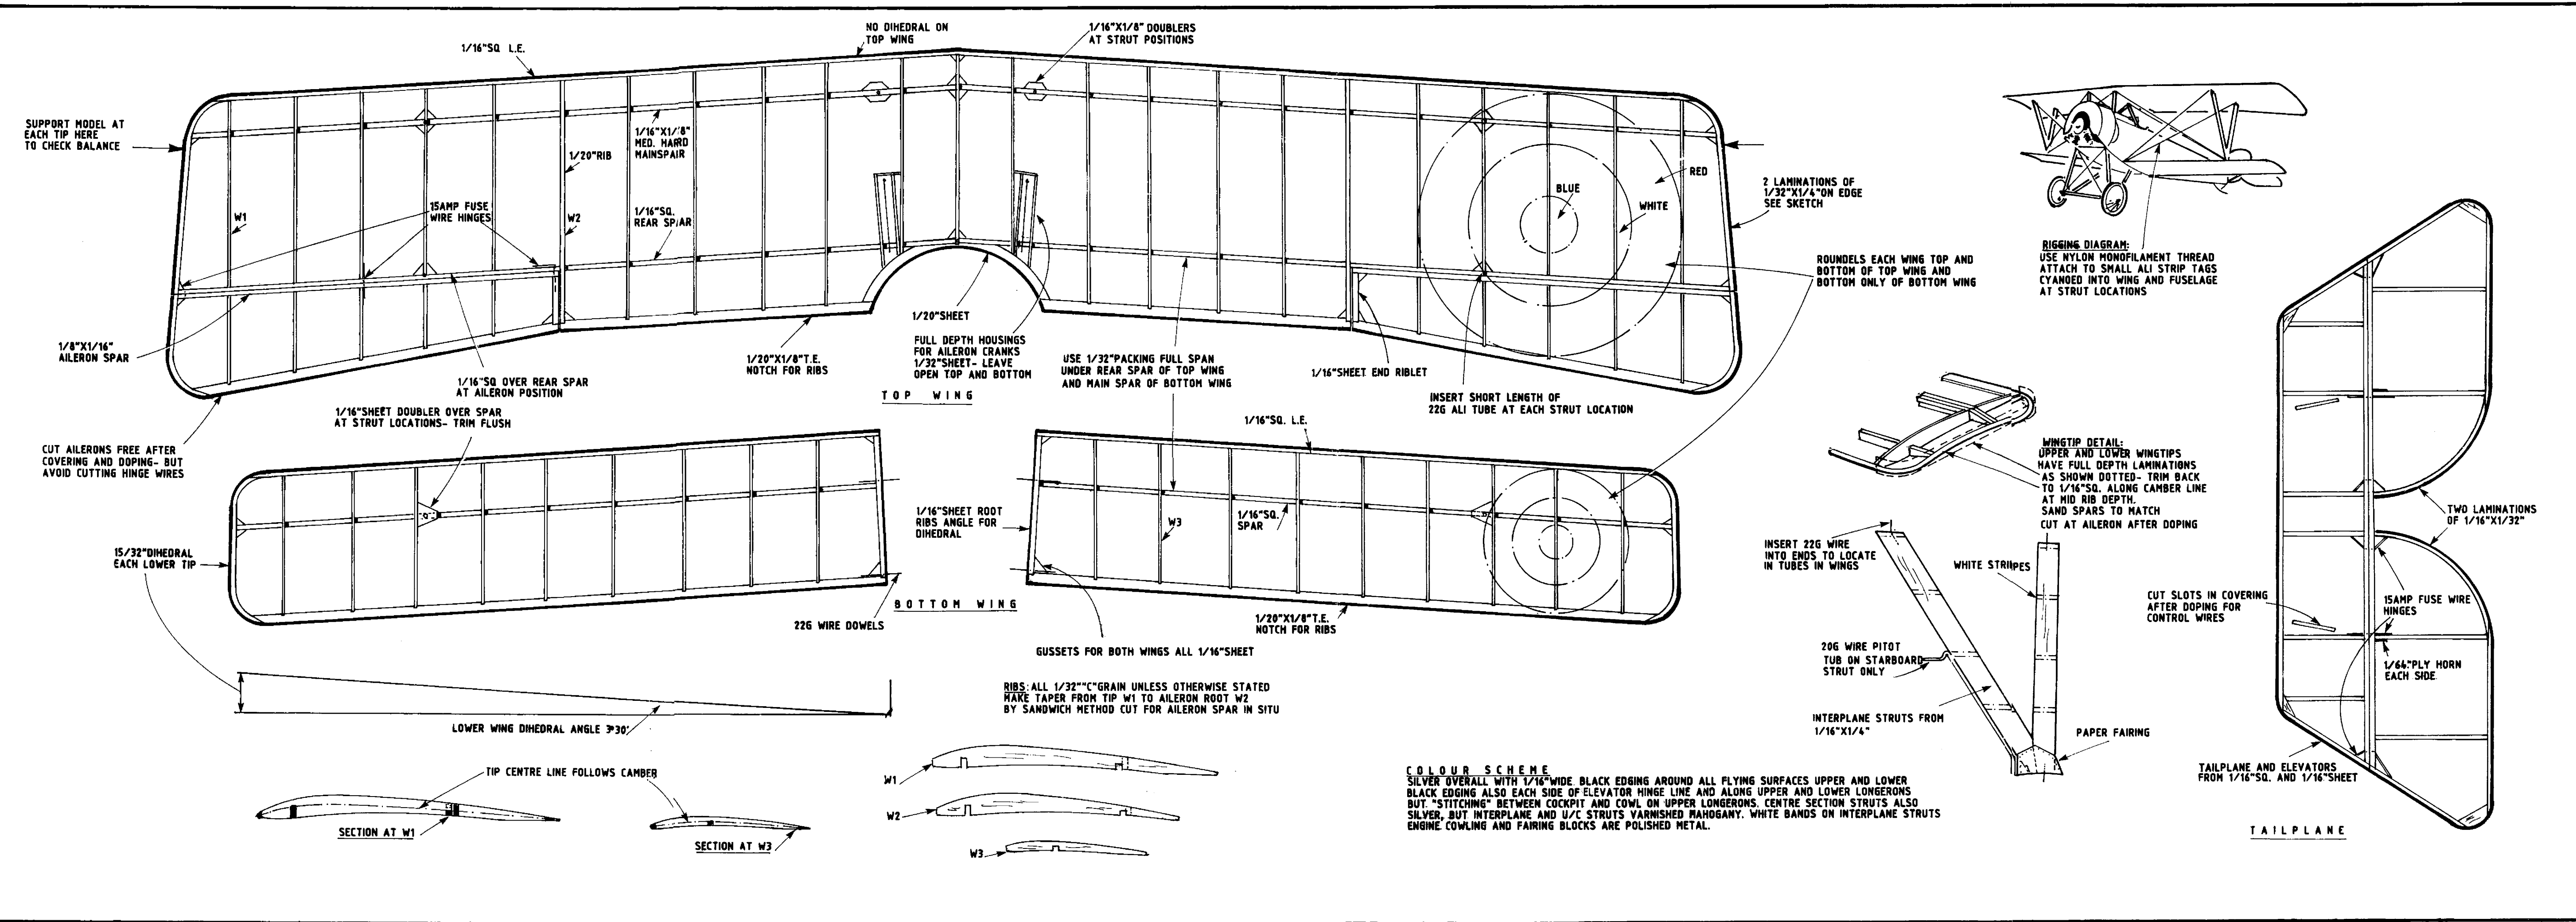

# NIEUPOORT 11

A 18.5" SPAN 1/16 SCALE MODEL FOR CO<sub>2</sub> OR ELECTRIC  
DESIGNED BY DAVID R. CAUSER

PRESENTED WITH AEROMODLER JANUARY 1989 COPYRIGHT ARGUS SPECIALIST PUBLICATIONS LTD. BOX 35 WOLSEY ROAD HEMEL HEMPSTEAD HERTS.

**COLOR SCHEME**  
SILVER OVERALL WITH 1/16" WIDE BLACK EDGING AROUND ALL FLYING SURFACES UPPER AND LOWER BLACK EDGING ALSO EACH SIDE OF ELEVATOR HINGE LINE AND ALONG UPPER AND LOWER LONGERONS BUT "STITCHING" BETWEEN COCKPIT AND COWL ON UPPER LONGERONS, CENTRE SECTION STRUTS ALSO SILVER, BUT INTERPLANE AND U/C STRUTS VARNISHED MAHOGANY. WHITE BANDS ON INTERPLANE STRUTS ENGINE COWLING AND FAIRING BLOCKS ARE POLISHED METAL.