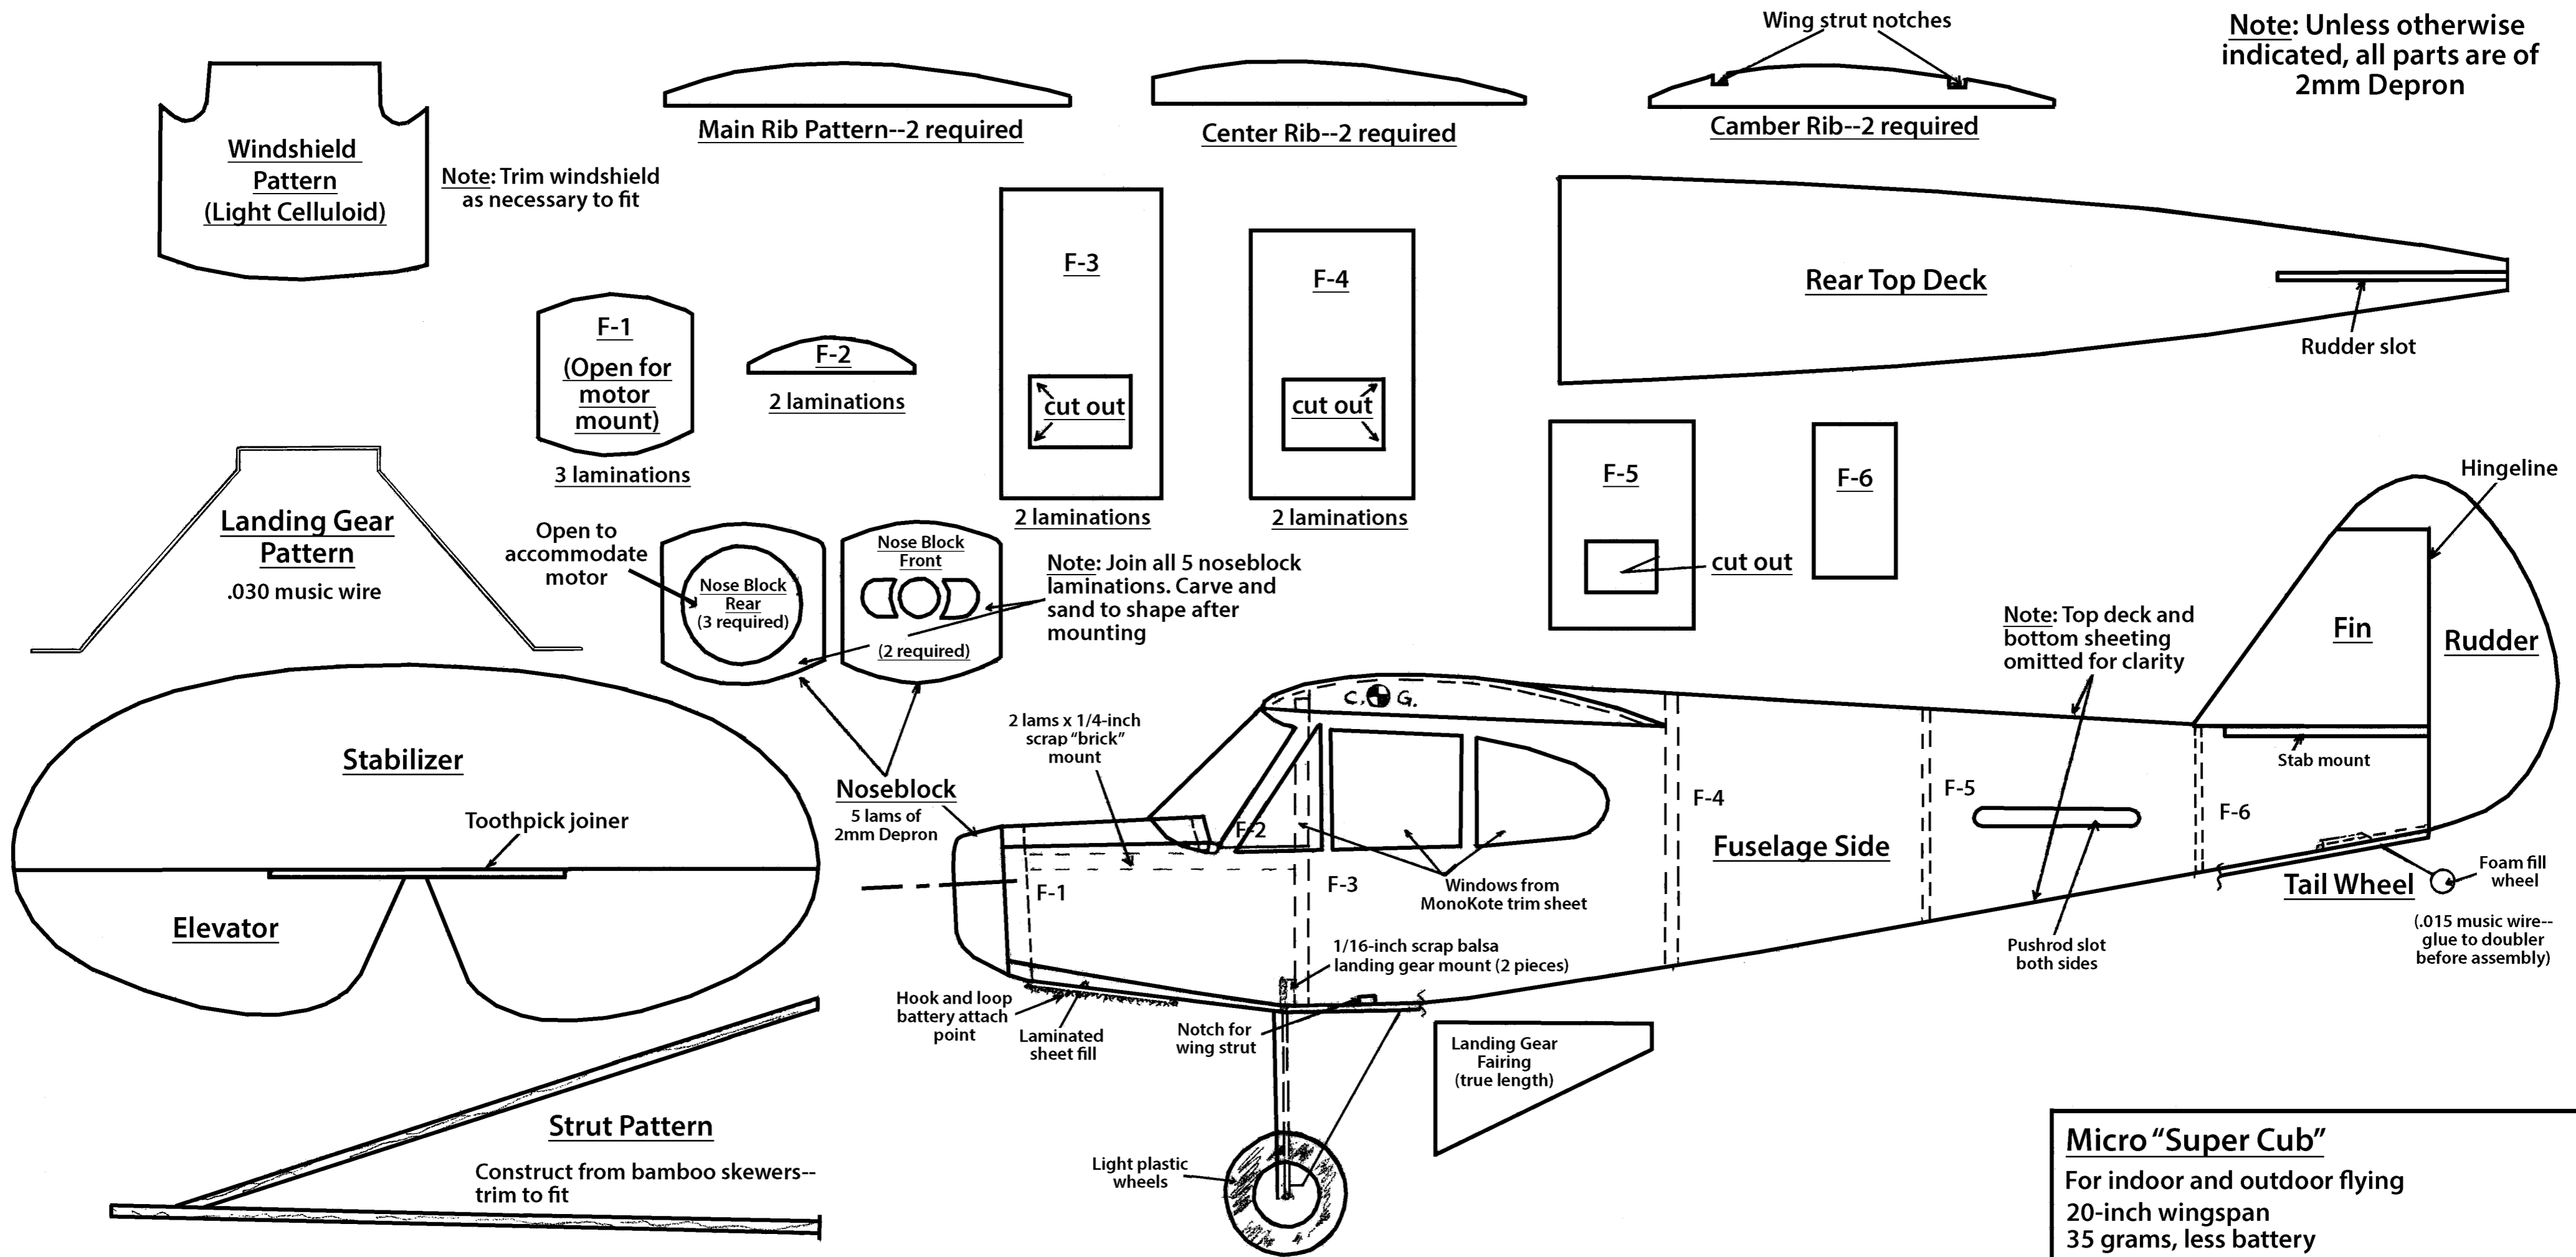

Note: Unless otherwise indicated, all parts are of 2mm Depron

Micro "Super Cub"
 For indoor and outdoor flying
 20-inch wingspan
 35 grams, less battery
 Designed and drawn by:
 Larry Kruse April 2016