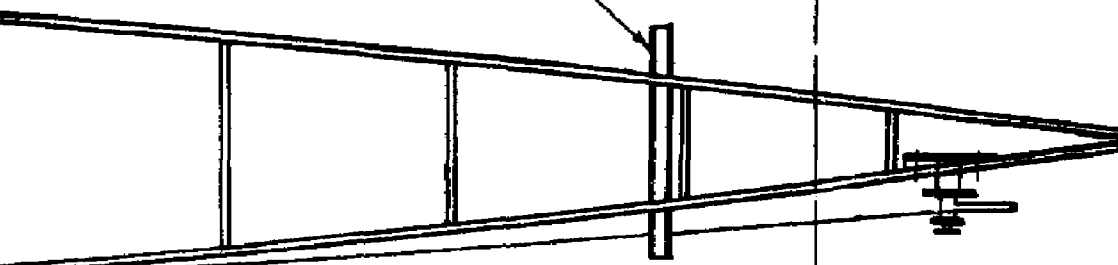

ING

1/16"

VERTICAL WEBBING

1/8" X 1/16"
B 1/16 SHEET BALSA
RS 1/32"

3/16" ALUM. TUBING

3/32"

HELIO STALLION
SCALE DESIGN BY BILL HENN
DRAWN BY TOM SANDOR-9/21/001