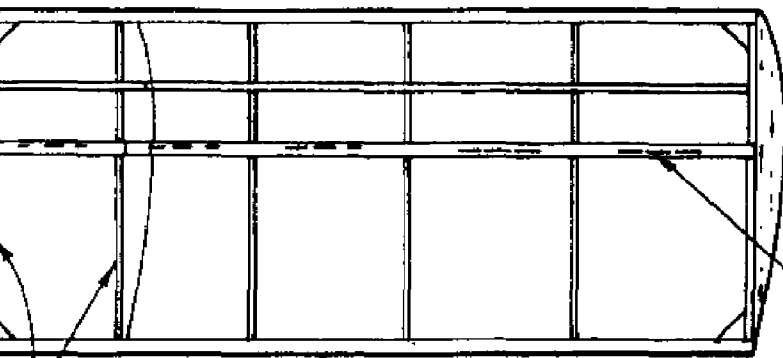

ING

1/16"

VERTICAL WEBBING

1/8" X 1/16"
B 1/16 SHEET BALSA
RS 1/32"

3/16" ALUM. TUBING

3/32"

HELIO STALLION
SCALE DESIGN BY BILL HENN
DRAWN BY TOM SANDOR-9/21/001