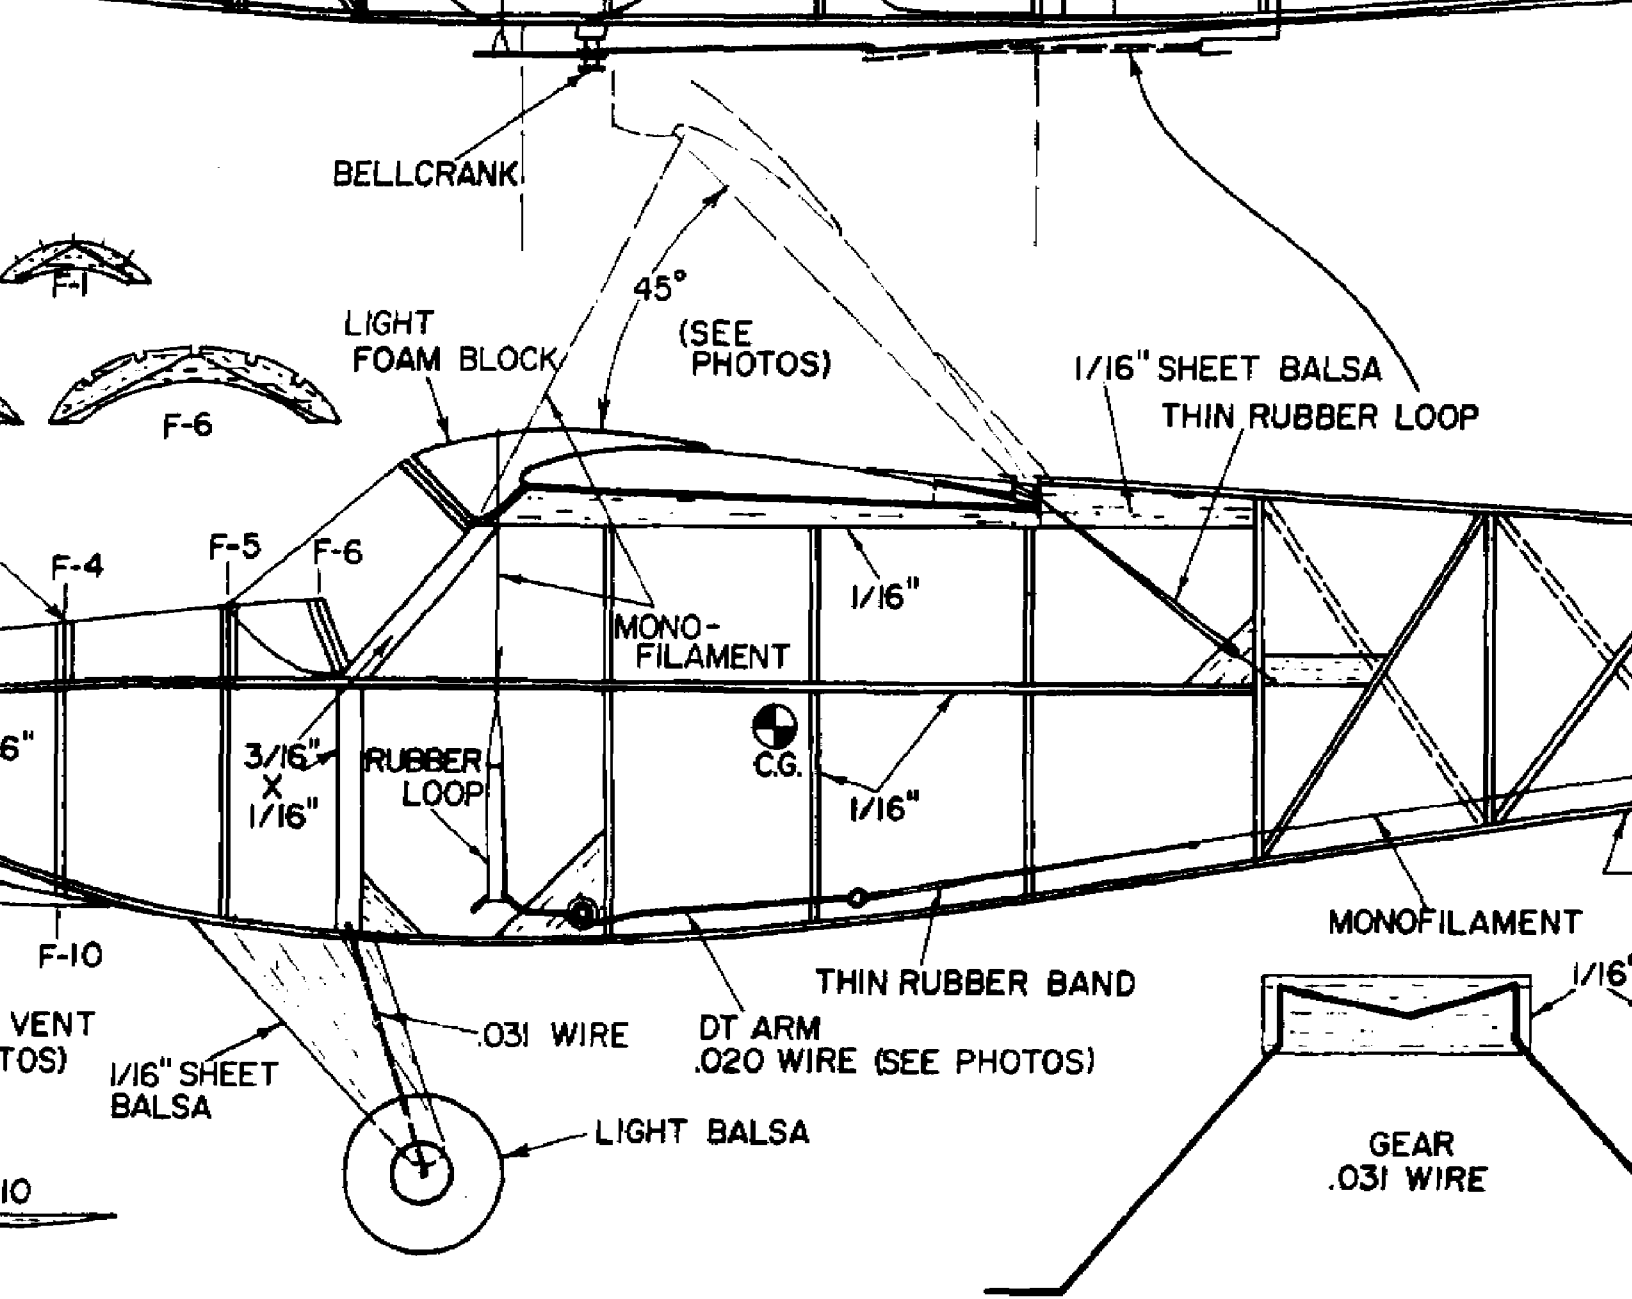

ING

1/16"

VERTICAL WEBBING

1/8" X 1/16"
B 1/16 SHEET BALSA
RS 1/32"

3/16" ALUM. TUBING

3/32"

HELIO STALLION
SCALE DESIGN BY BILL HENN
DRAWN BY TOM SANDOR-9/21/001