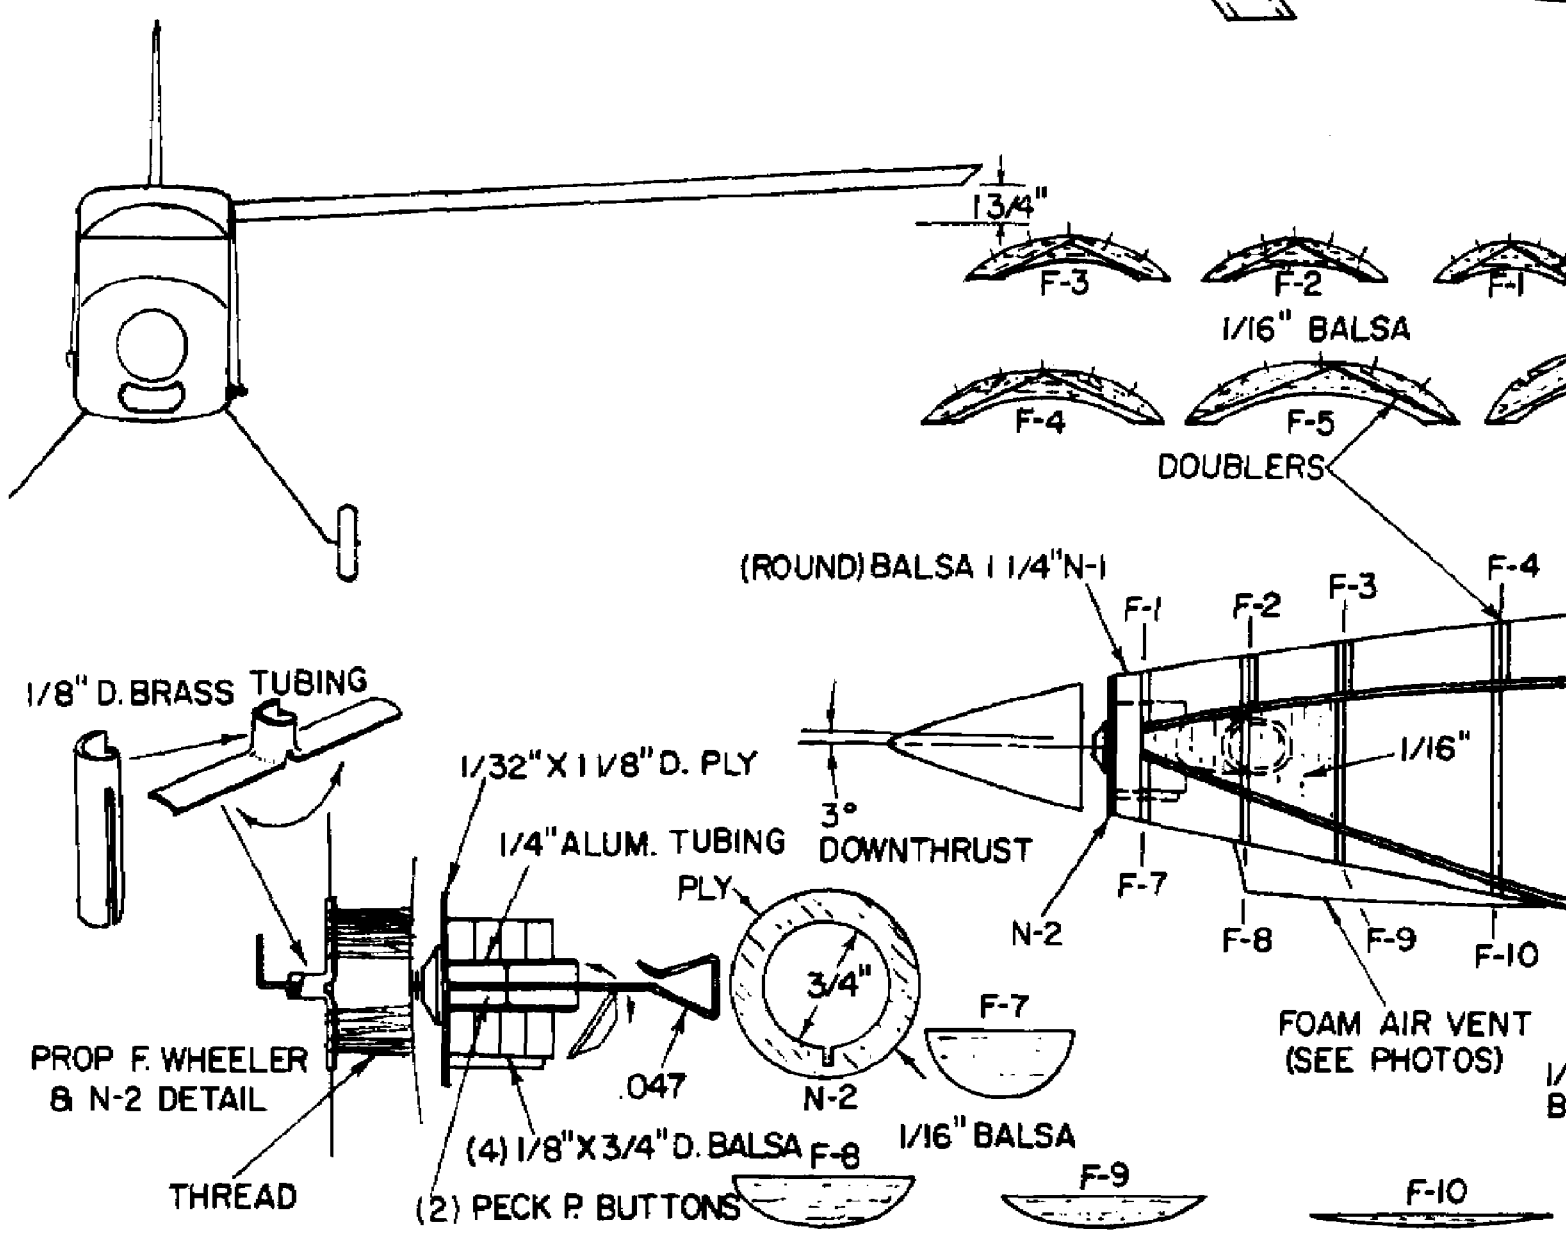

ING

1/16"

VERTICAL WEBBING

1/8" X 1/16"
B 1/16 SHEET BALSA
RS 1/32"

3/16" ALUM. TUBING

3/32"

HELIO STALLION
SCALE DESIGN BY BILL HENN
DRAWN BY TOM SANDOR-9/21/001