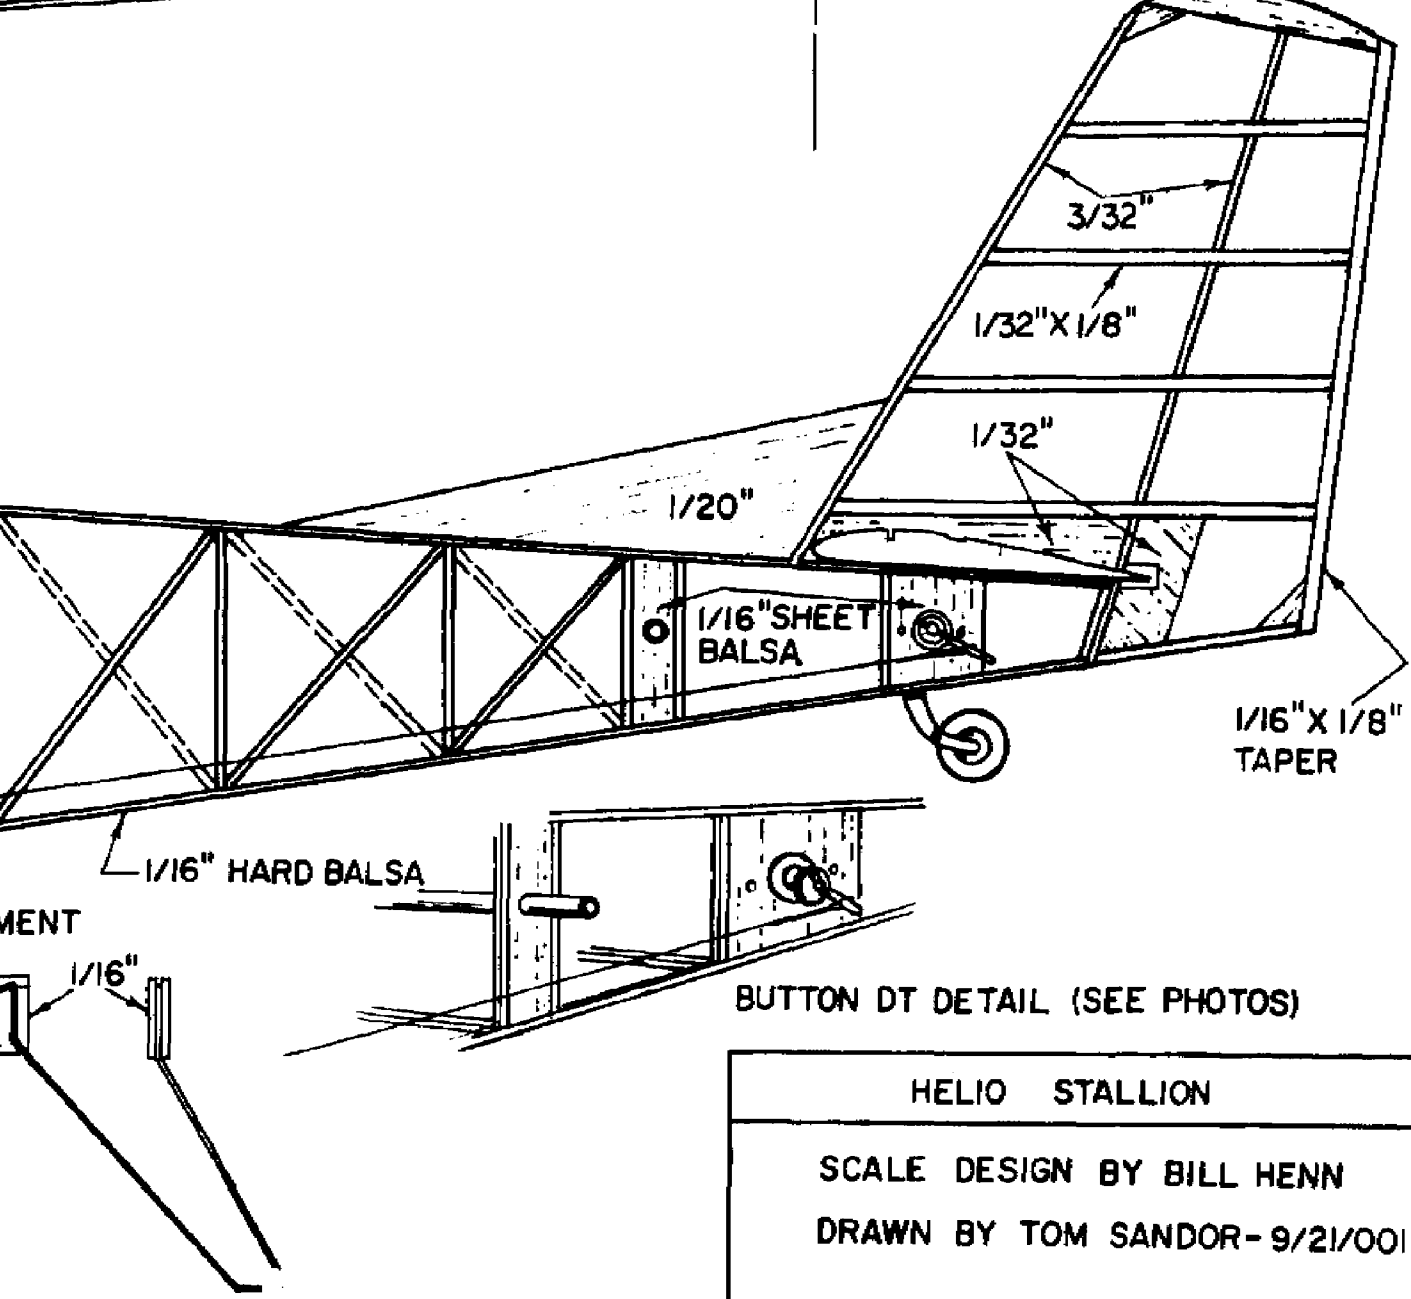

ING

1/16"

VERTICAL WEBBING

1/8" X 1/16"
B 1/16 SHEET BALSA
RS 1/32"

3/16" ALUM. TUBING

3/32"

HELIO STALLION
SCALE DESIGN BY BILL HENN
DRAWN BY TOM SANDOR-9/21/001