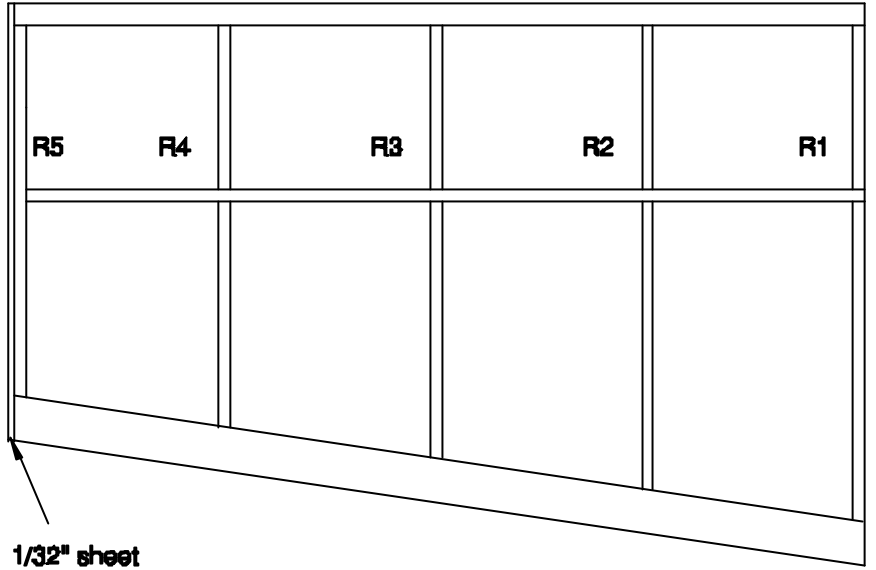

All wood is 1/16" sq Balsa unless stated otherwise

Pemby's Kid

EMBRYO CLASS

18" SPAN

Designed by Bill Brown.

October 2003

1/32" sheet
endcap

1/4" x 1/16"

1/8" x 1/16" Outline