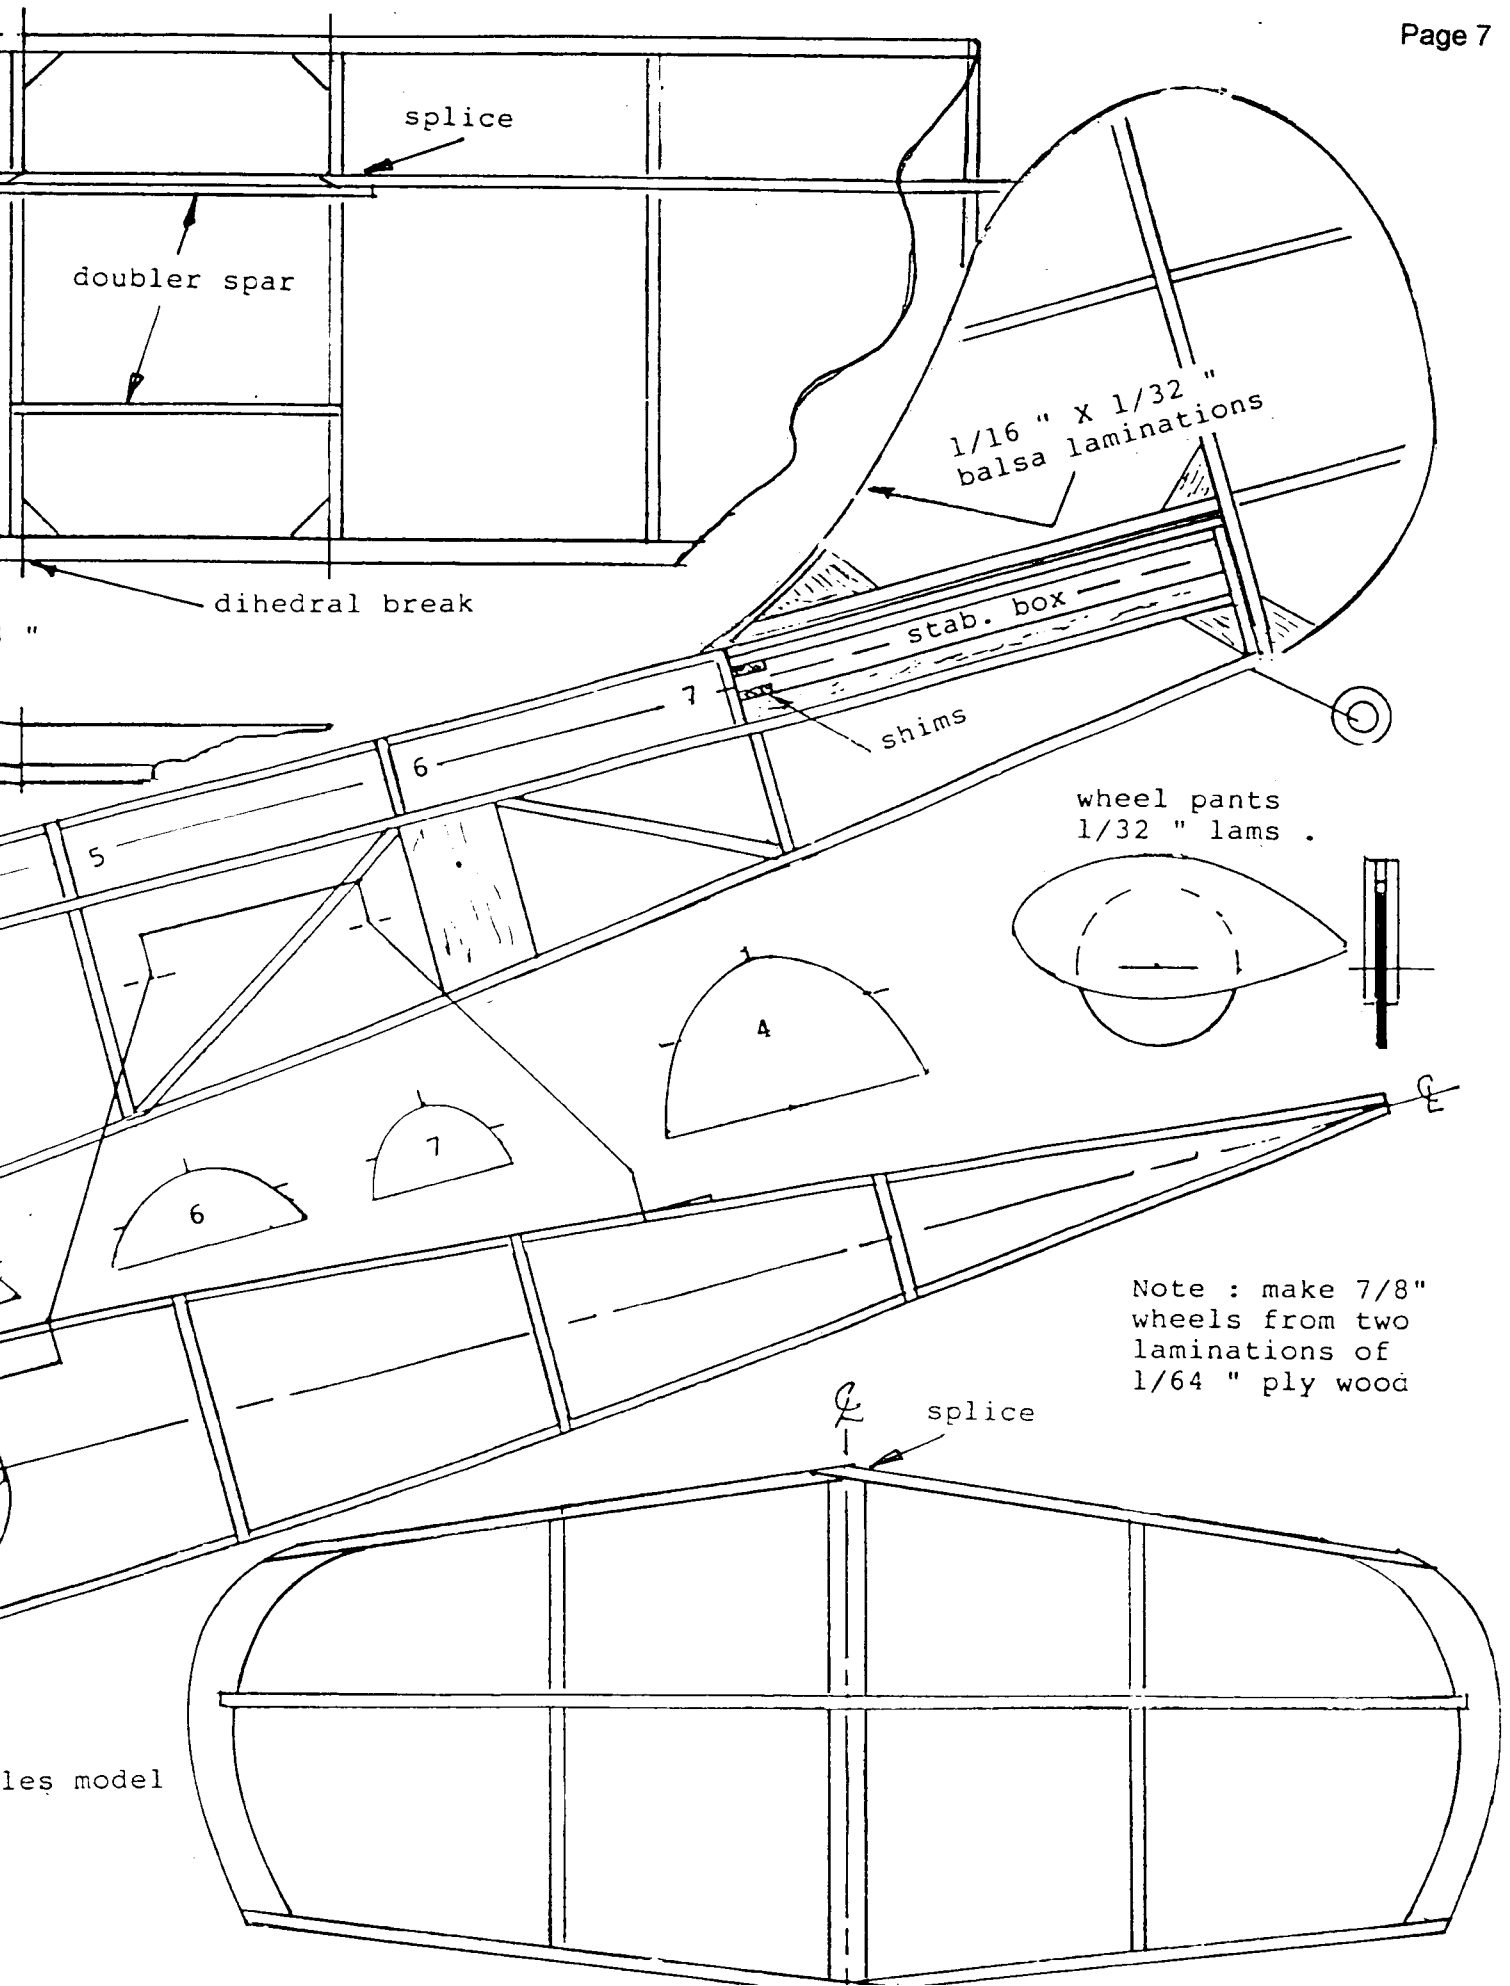

TWEENTY PUP " Embryo rules model
 based on the Cessna L-19
 " Bird Dog "

Don . Campbell Nov. 1997
 for Cloudbusters MAC

splice

doubler spar

dihedral break

1/16 " X 1/32 "
balsa laminations

stab. box

shims

wheel pants
1/32 " lams .

Note : make 7/8"
wheels from two
laminations of
1/64 " ply wood

splice

les model