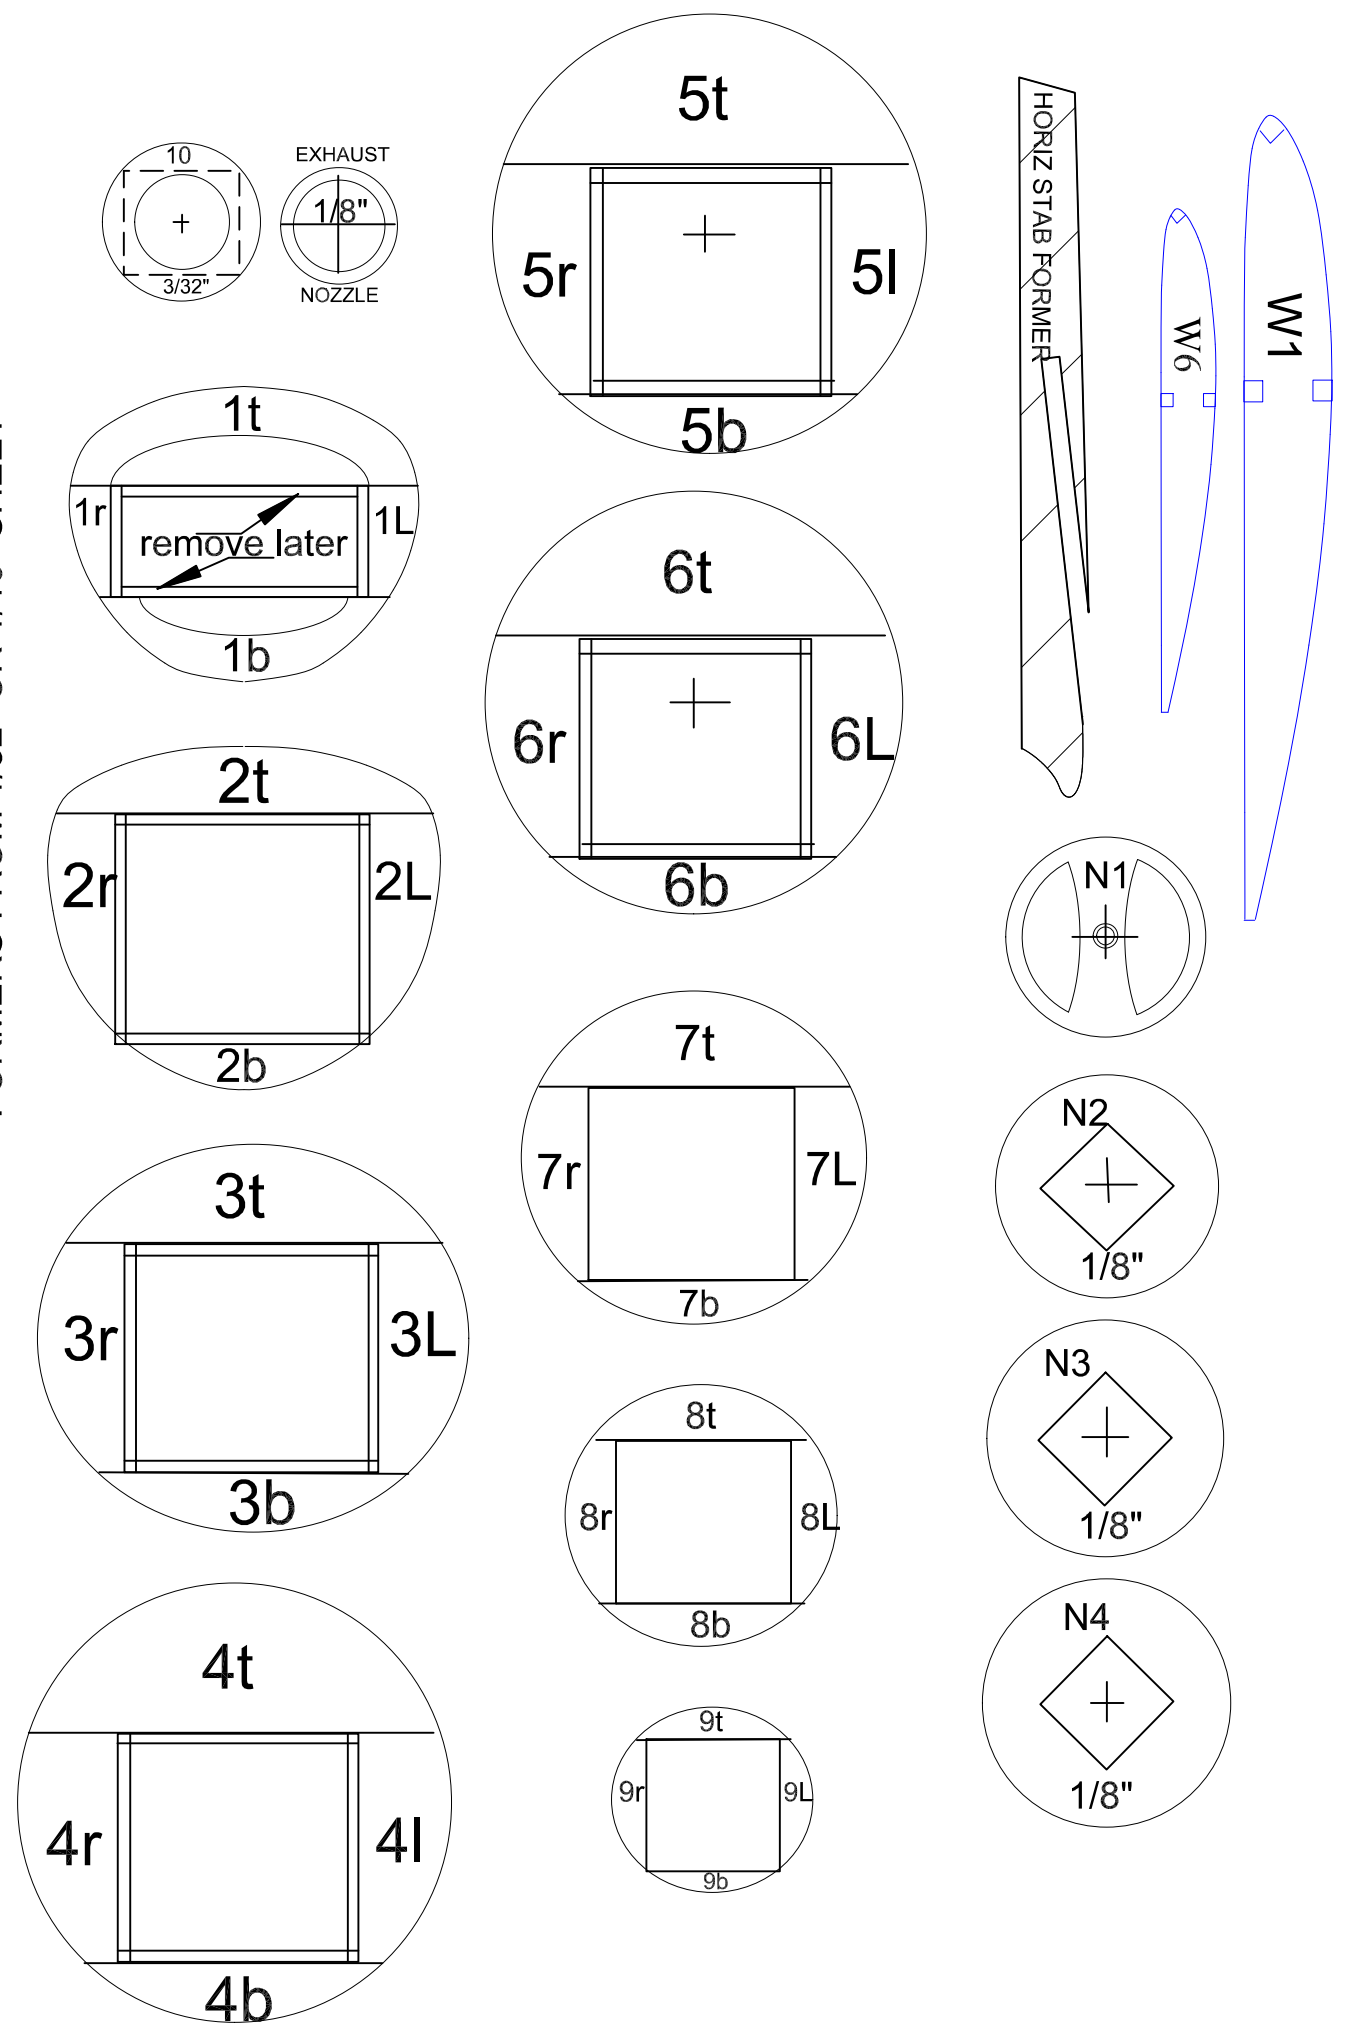

TIPS FROM SOFT BALSA

FORMERS FROM 1/32" OR 1/16" SHEET

FOKKER S.14 MACH TRAINER 16" SPAN  
BY TOM AKERY 21JULY22