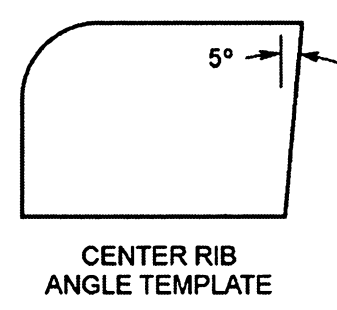

ALL WOOD IS BALSA - UNLESS OTHERWISE NOTED

STABILIZER & ELEVATORS - BOTTOM VIEW

SECTION VIEW AT SPARS

SECTION VIEW AT RUDDER HORN

SIDE VIEW

**HAWKER SEA HAWK**  
Micro RC Semi-Scale Profile EDF

Wing Span: 21" Flying Weight: 68 grams (2.4 oz.)  
For 5 Channel Micro RC Designed by: Chr. Moes Sep-11

ARCHIVE #003120  
PUBLISHED IN RC Micro World - September 2011  
Plan available in FULL SIZE PLANS issue 024  
And also at [www.co-op-plans.com/](http://www.co-op-plans.com/)

ALL CONTROL HORNS ARE 1/64" PLY