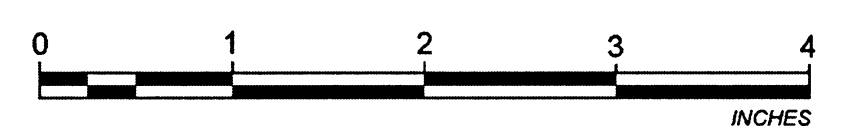

ALL WOOD IS BALSA - UNLESS OTHERWISE NOTED

STABILIZER & ELEVATORS - BOTTOM VIEW

SECTION VIEW AT SPARS

SECTION VIEW AT RUDDER HORN

SIDE VIEW

**HAWKER SEA HAWK**  
Micro RC Semi-Scale Profile EDF

Wing Span: 21" Flying Weight: 68 grams (2.4 oz.)  
For 5 Channel Micro RC Designed by: Chr. Moes Sep-11

ARCHIVE #003120  
PUBLISHED IN RC Micro World - September 2011  
Plan available in FULL SIZE PLANS issue 024  
And also at [www.co-op-plans.com/](http://www.co-op-plans.com/)

ALL CONTROL HORNS ARE 1/64" PLY