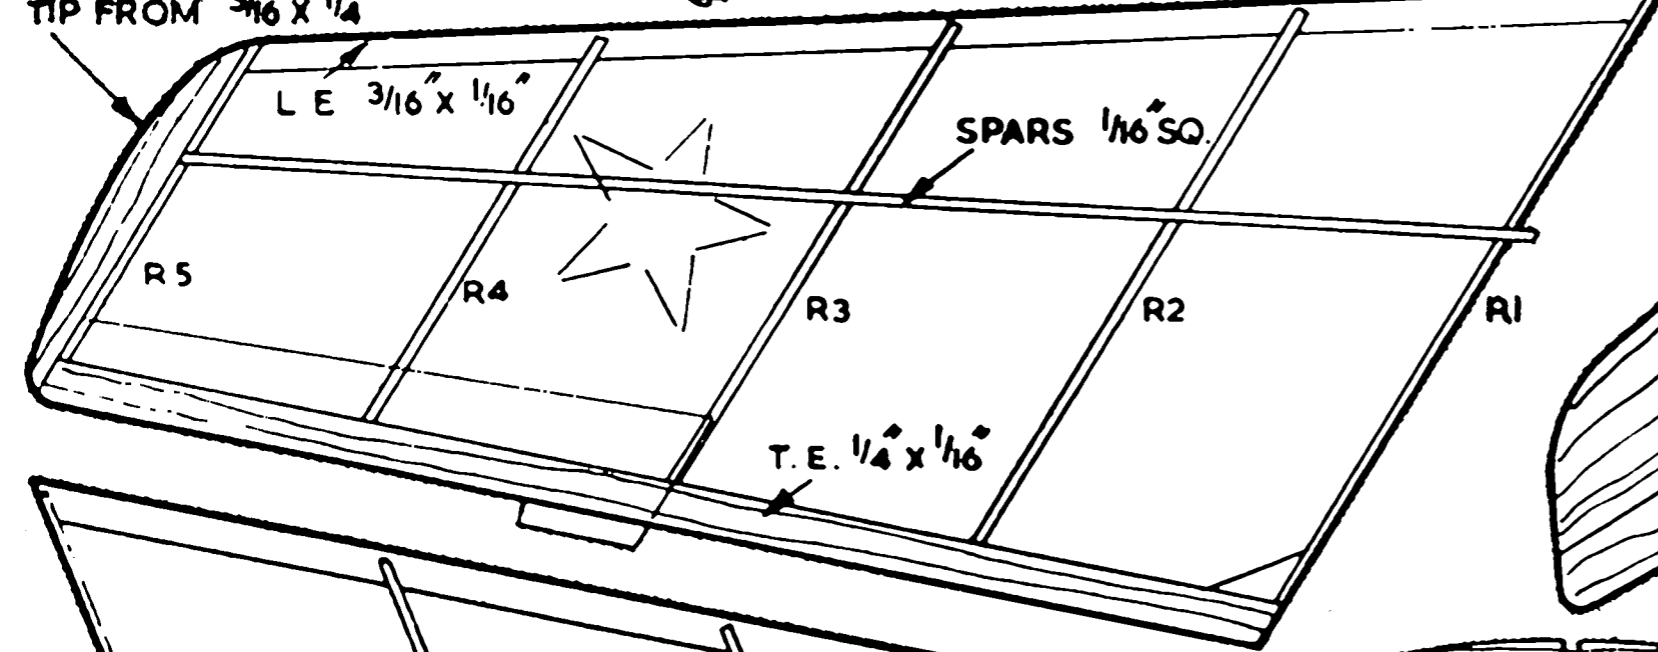

ALL FORMERS 1/16 SHT

ARMOUR PLATE FROM CARD

CUT FROM 3/8" BLOCK

TIP FROM 5/16" x 1/4"

ALL RIBS 1/16" SHT

POST CARD TRIM TAB

MiG 15

MA 172 A.E. HATFULL 1/6
SPAN 15" LENGTH 14"