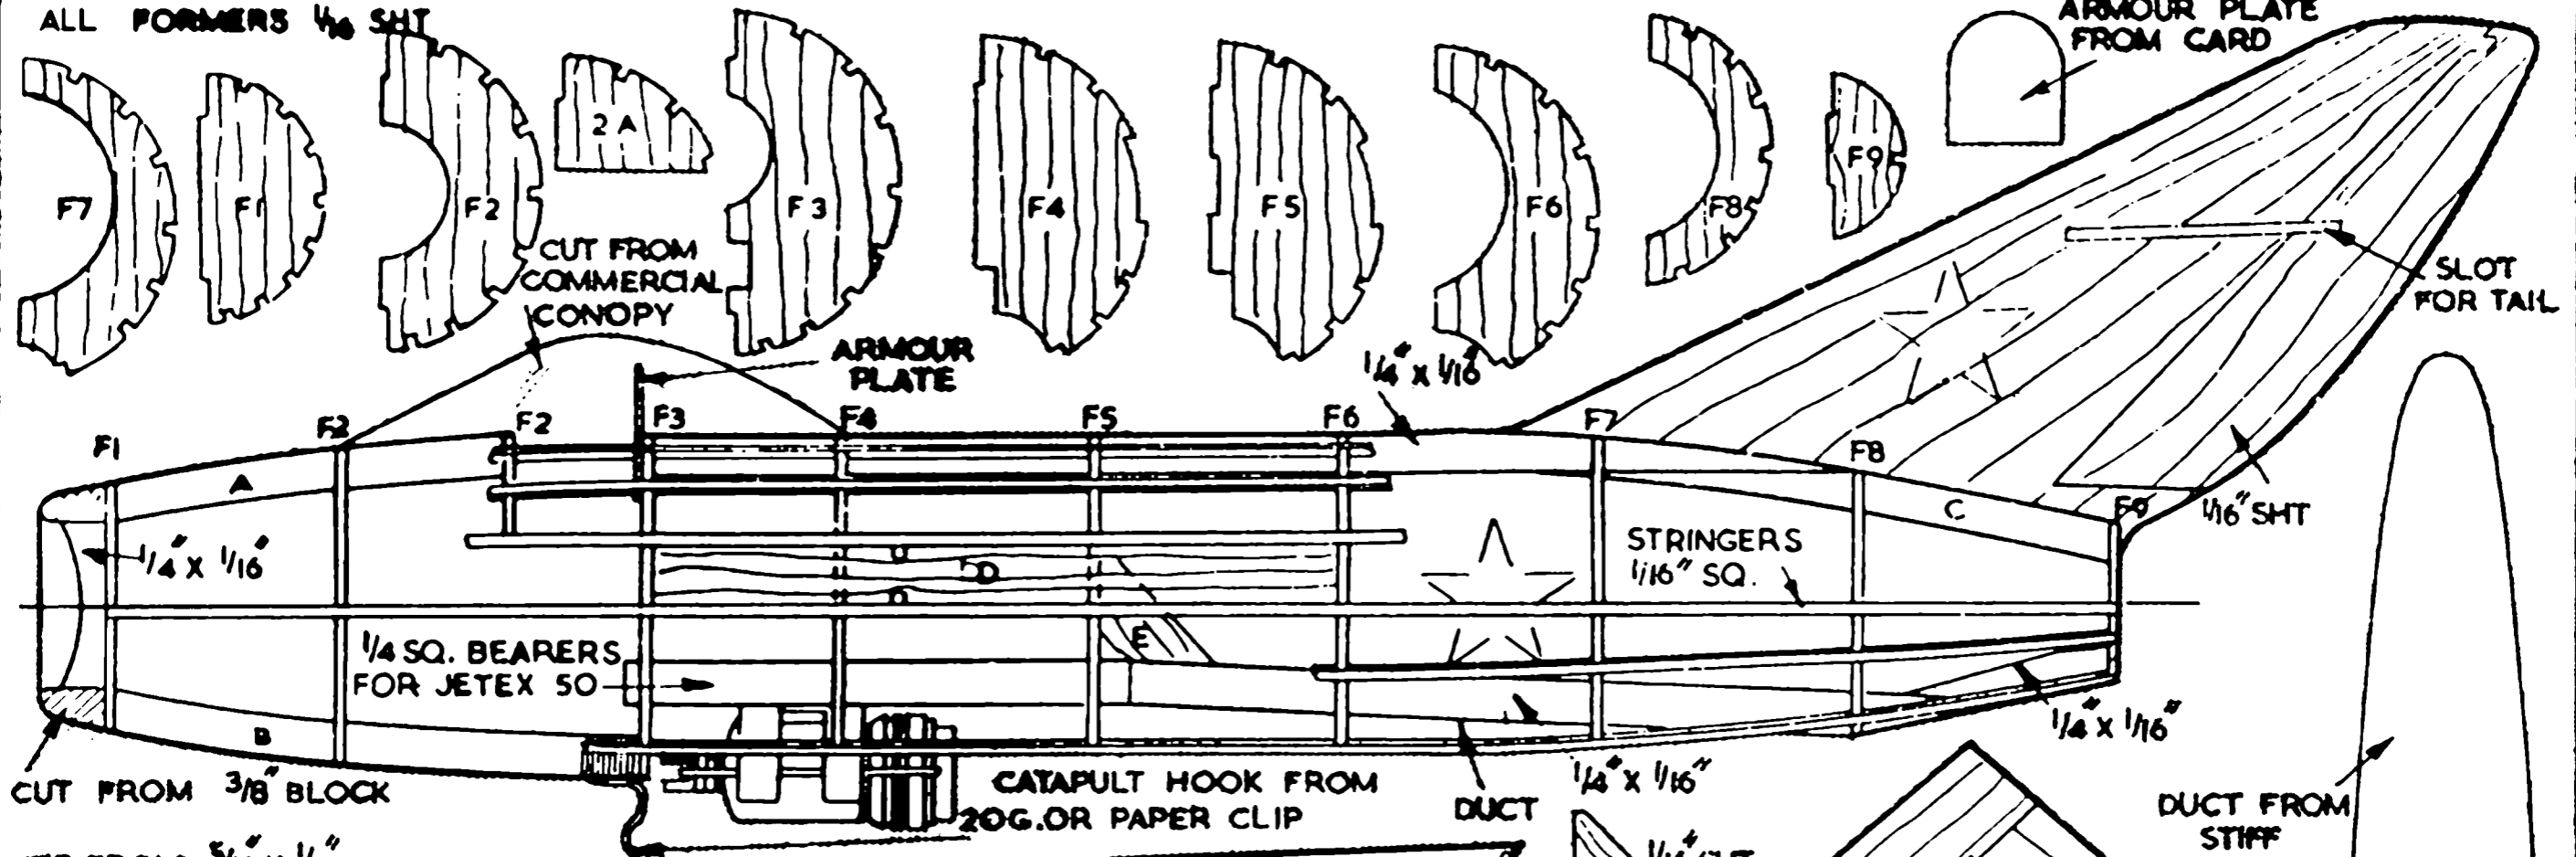

ALL FORMERS 1/16 SHT

ARMOUR PLATE FROM CARD

CUT FROM 3/8" BLOCK

TIP FROM 5/16" x 1/4"

ALL RIBS 1/16" SHT

POST CARD TRIM TAB

MiG 15

MA 172 A.E. HATFULL 1/6
SPAN 15" LENGTH 14"

COPYRIGHT MODEL AIRCRAFT
19-20 NOEL ST LONDON W1