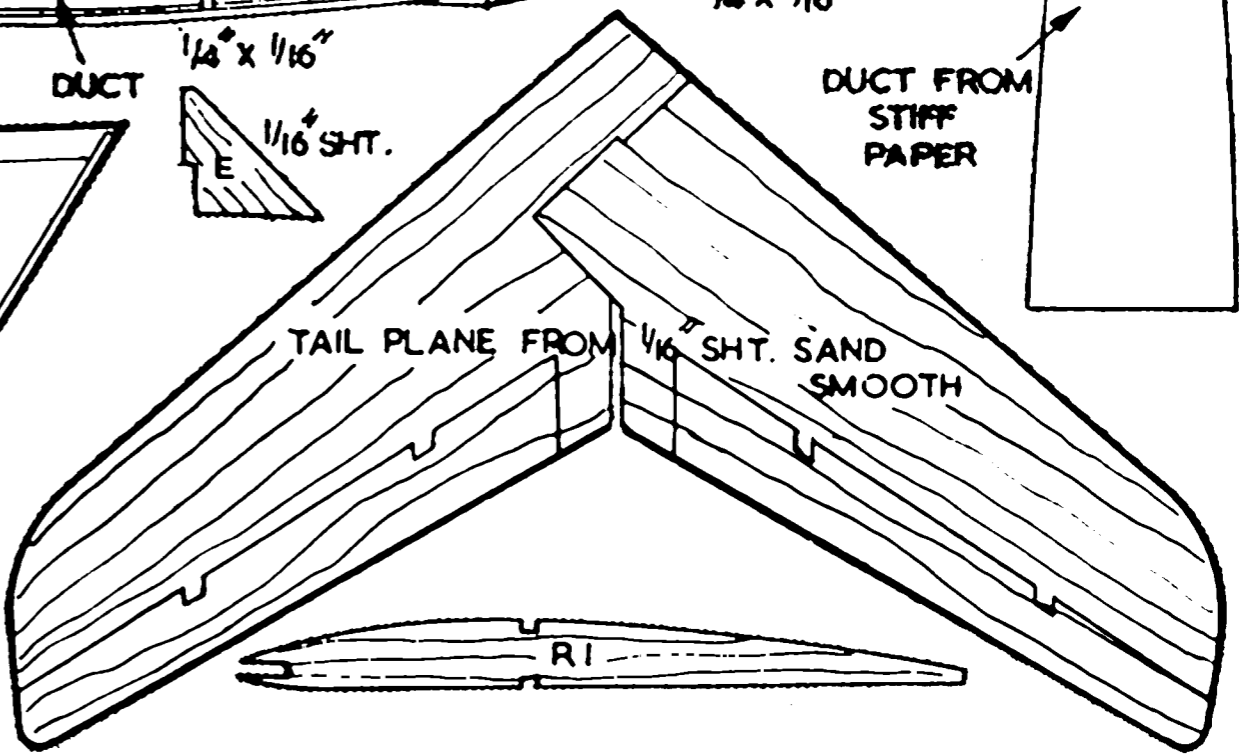

ALL FORMERS 1/16 SHT

ARMOUR PLATE FROM CARD

CUT FROM 3/8" BLOCK

TIP FROM 5/16" x 1/4"

ALL RIBS 1/16" SHT

POST CARD TRIM TAB

MiG 15

MA 172 A.E. HATFULL 1/6
SPAN 15" LENGTH 14"

COPYRIGHT MODEL AIRCRAFT
19-20 NOEL ST LONDON W1