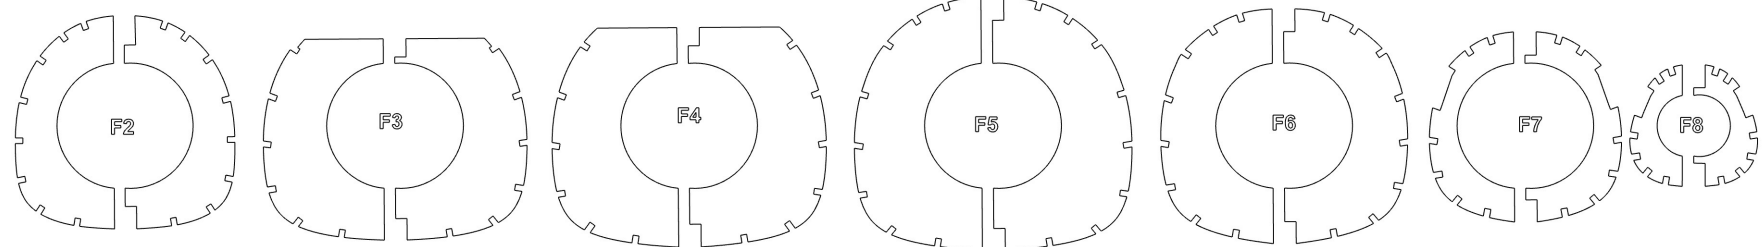

Balsa 2x7mm
Balsa 5/64x9/32

1,0mm	0.04 inch	1/24
1,5mm	0.06 inch	1/16
2,0mm	0.08 inch	5/64
3,0mm	0.12 inch	1/8
5,0mm	0.20 inch	3/16
7,0mm	0.28 inch	9/32
200mm	7.90 inch	

Balsa 2x7mm
Balsa 5/64x9/32

Balsa 1mm
Balsa 1/24

All 2x2mm
All 5/64x5/64

W2-W7 balsa 1.5mm
W2-W7 balsa 1/16

W1 • Balsa 1/8 • Balsa 3mm

Prop 150mm
Prop 6inch

F1A

All 1,5x2mm

Papir
Paper

Balsa 5mm
Balsa 3/16

F1A

Plywood 1mm

F2 - F8 = balsa 1.5mm
F2 - F8 = balsa 1/16

NORTH AMERICAN F86 Sabre
Rubber powered airplane
Wingspan: 507mm (20")
Propeler: 150mm (6")
Construction: airplanesdesign@gmail.com