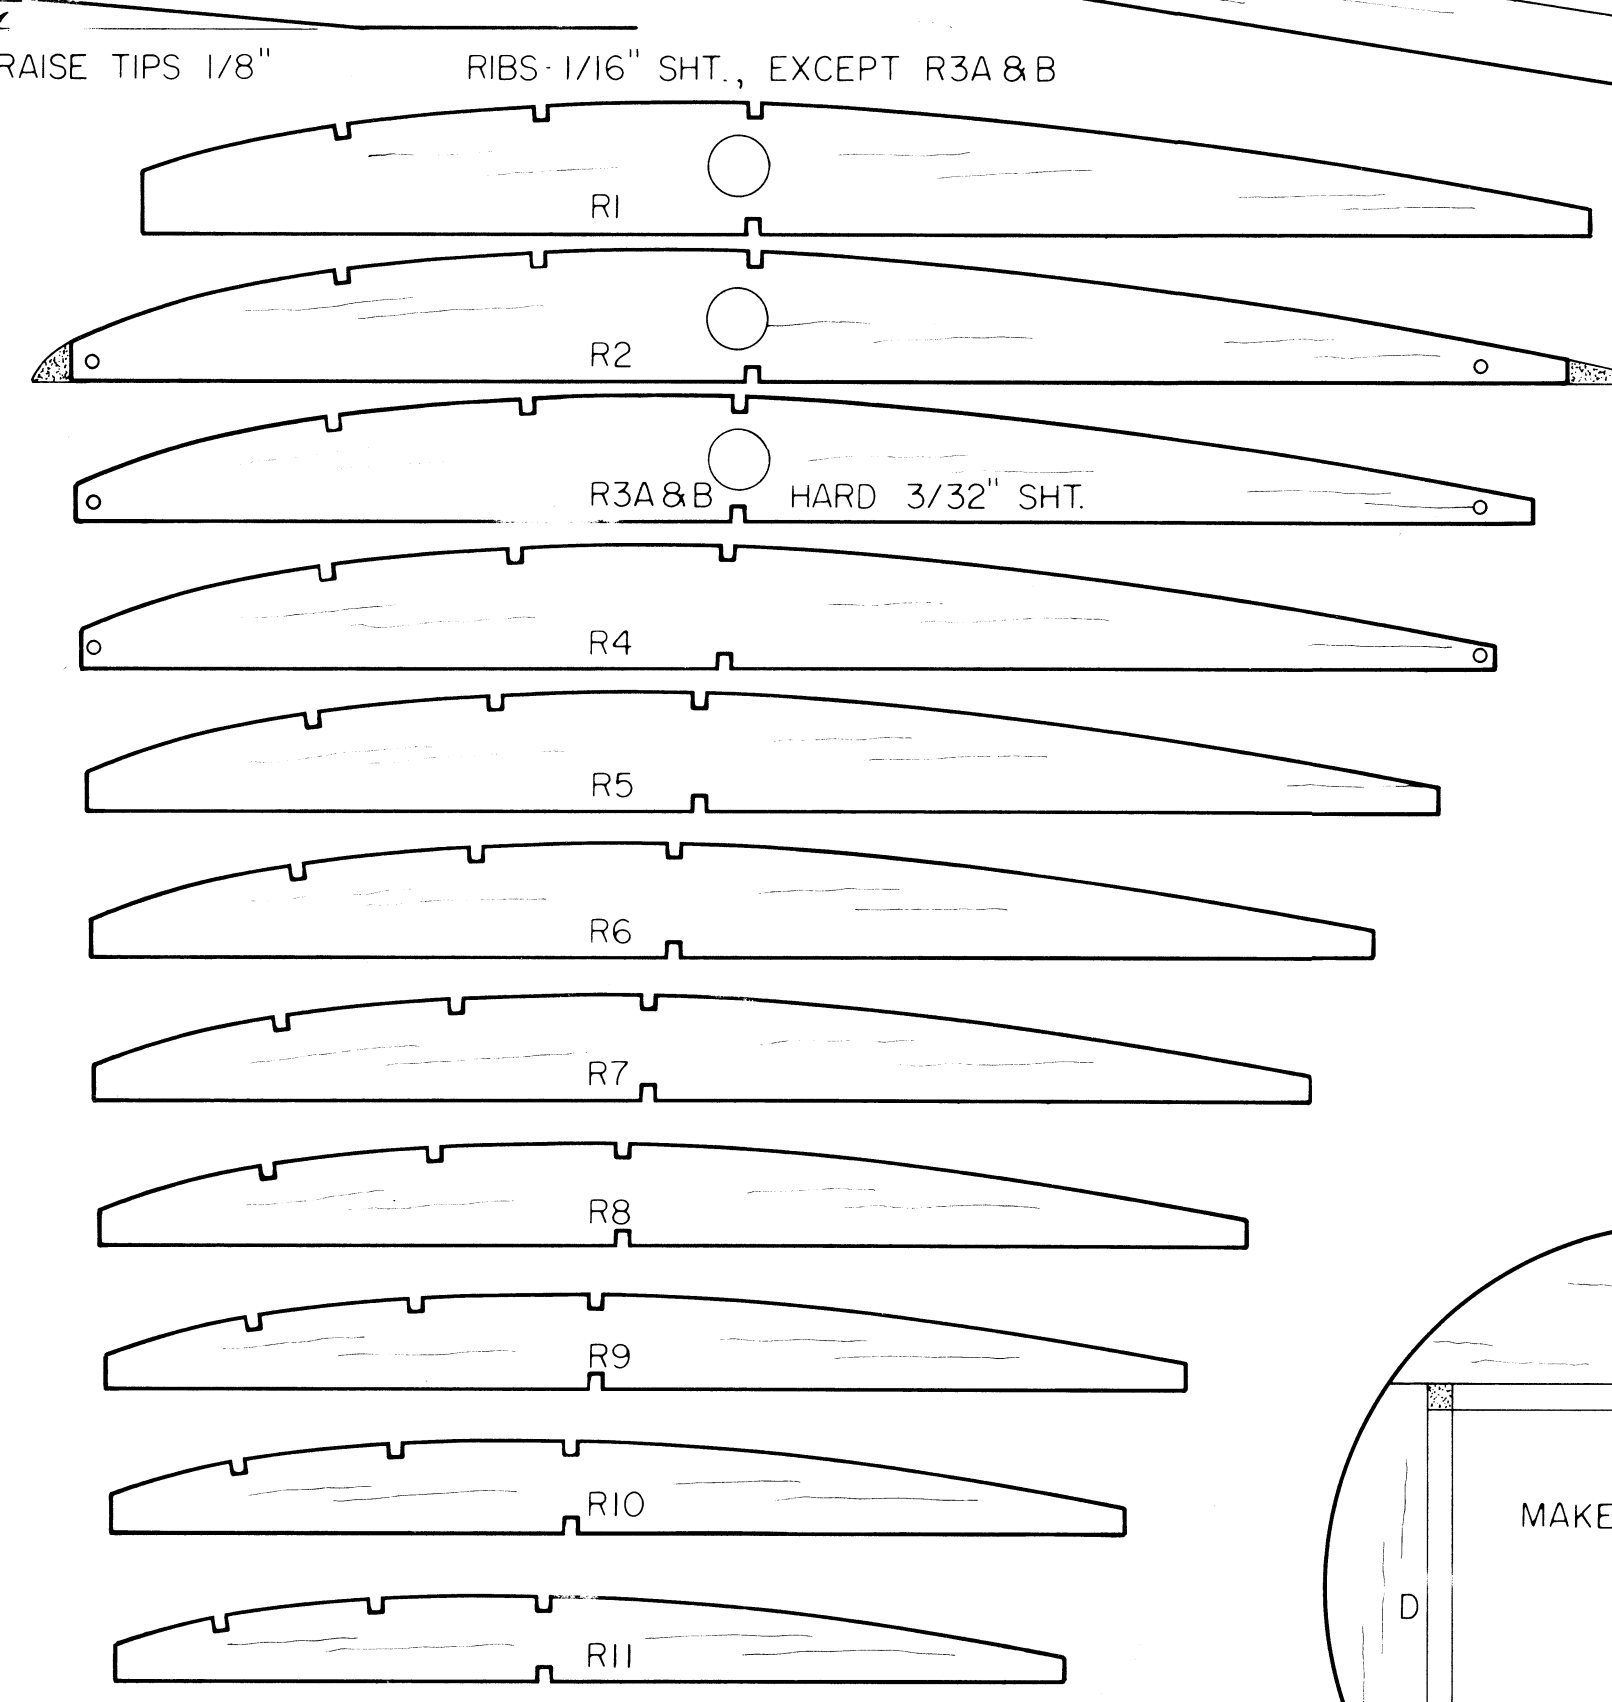

BUILD WINGS WITH TUBES IN PLACE, THEN SAW APART HERE
 DIHEDRAL BREAKS
 Balsa BLOCKS
 1/16" SHT. TOP ONLY
 3/16" SQ. L.E.
 1/16" SQ. SPARS (ALL)

NC 21911

1939 C145
CESSNA AIRMASTER
 JUMBO (40" SPAN)
 RUBBER SCALE
 BY
 A. A. LIDBERG

COLORS- RED WITH ORANGE TRIM AND WING 'NC's, TAIL AS NOTED

© 1989 A. A. LIDBERG

A.