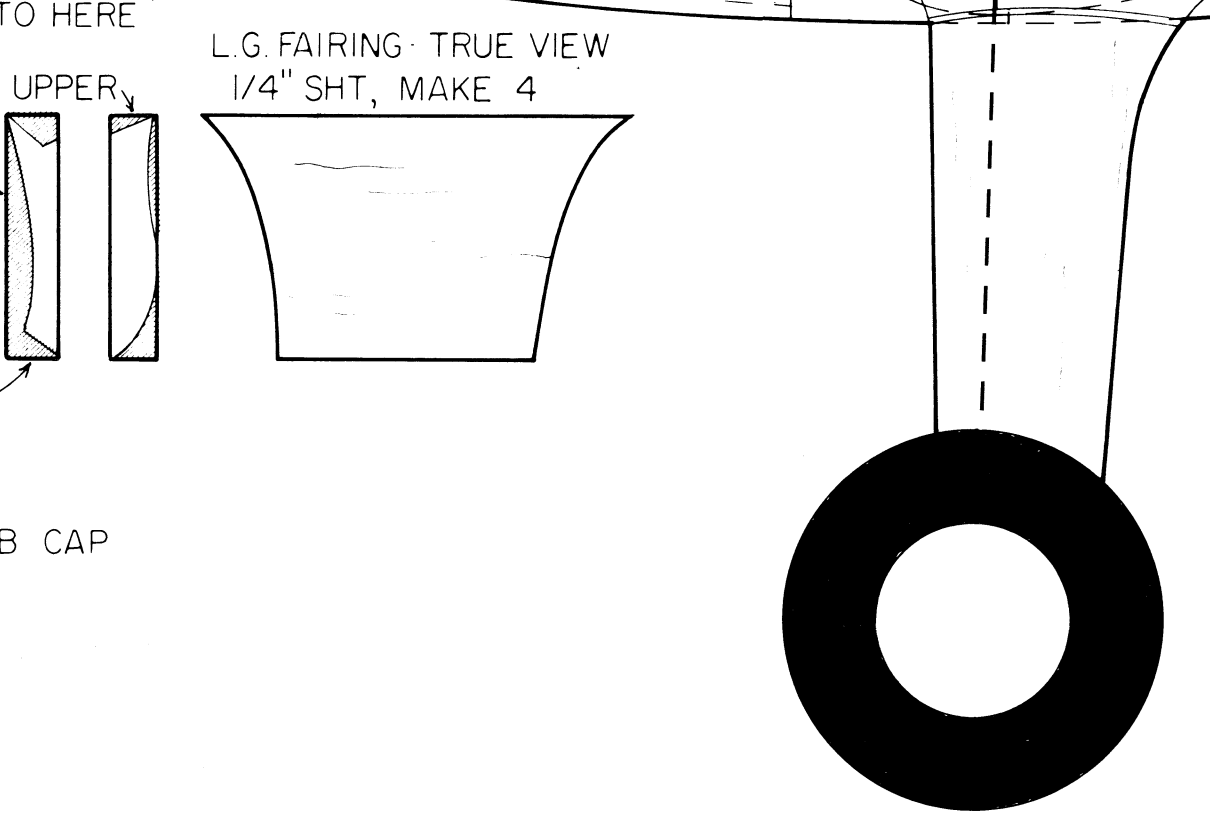

BUILD WINGS WITH TUBES IN PLACE, THEN SAW APART HERE
 DIHEDRAL BREAKS
 Balsa BLOCKS
 1/16" SHT. TOP ONLY
 3/16" SQ. L.E.
 1/16" SQ. SPARS (ALL)

NC 21911

1939 C145
CESSNA AIRMASTER
 JUMBO (40" SPAN)
 RUBBER SCALE
 BY
 A. A. LIDBERG

COLORS- RED WITH ORANGE TRIM AND WING 'NC's, TAIL AS NOTED

© 1989 A. A. LIDBERG

A.