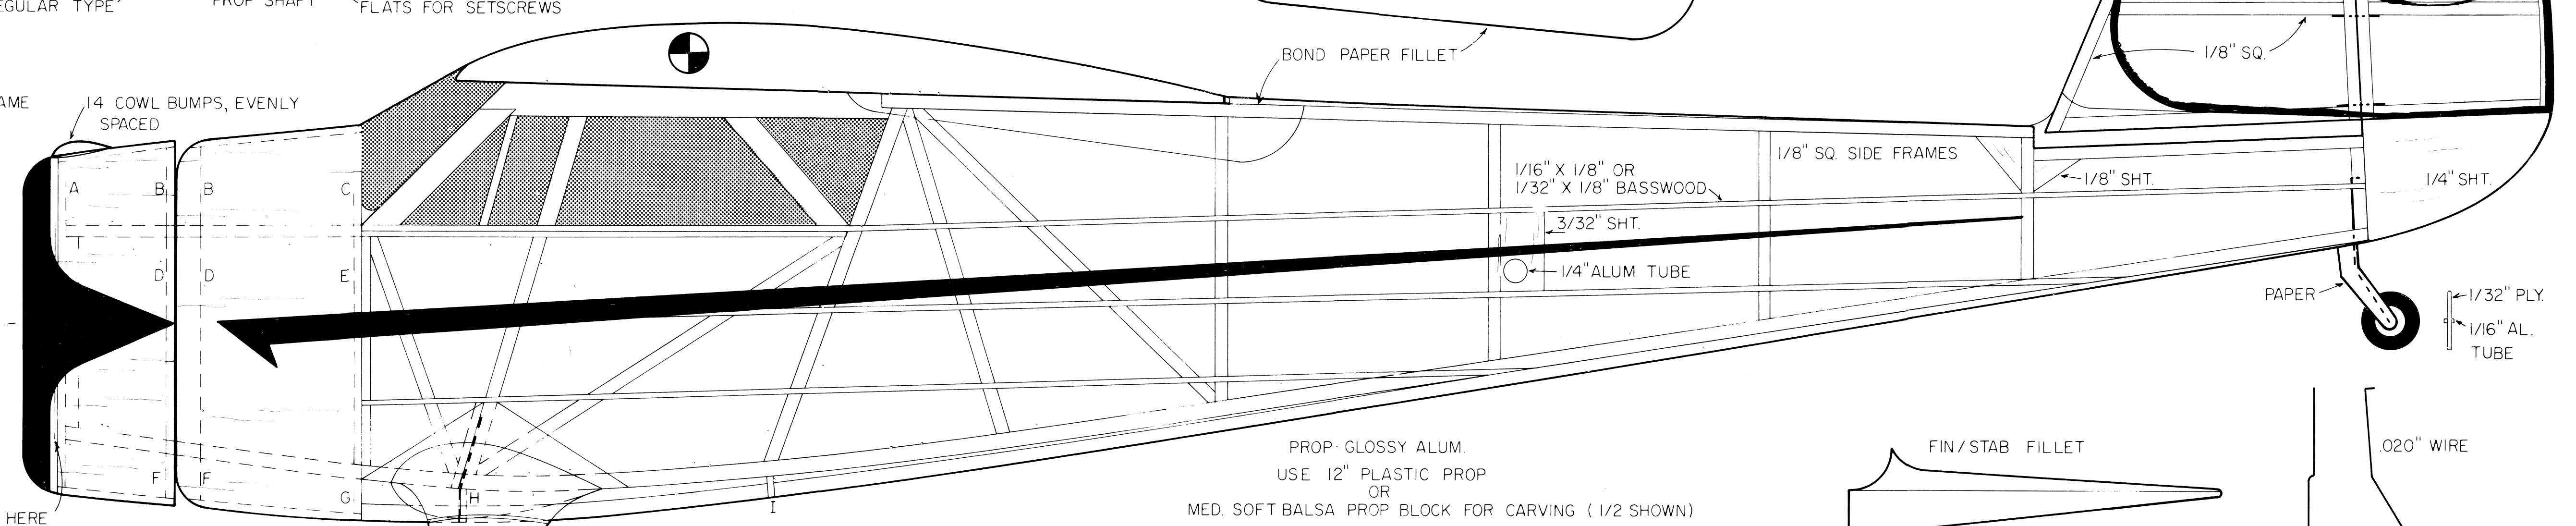

BUILD WINGS WITH TUBES IN PLACE, THEN SAW APART HERE
 DIHEDRAL BREAKS
 Balsa BLOCKS
 1/16" SHT. TOP ONLY
 3/16" SQ. L.E.
 1/16" SQ. SPARS (ALL)

NC 21911

1939 C145
CESSNA AIRMASTER
 JUMBO (40" SPAN)
 RUBBER SCALE
 BY
 A. A. LIDBERG

COLORS- RED WITH ORANGE TRIM AND WING 'NC's, TAIL AS NOTED

© 1989 A. A. LIDBERG

A.