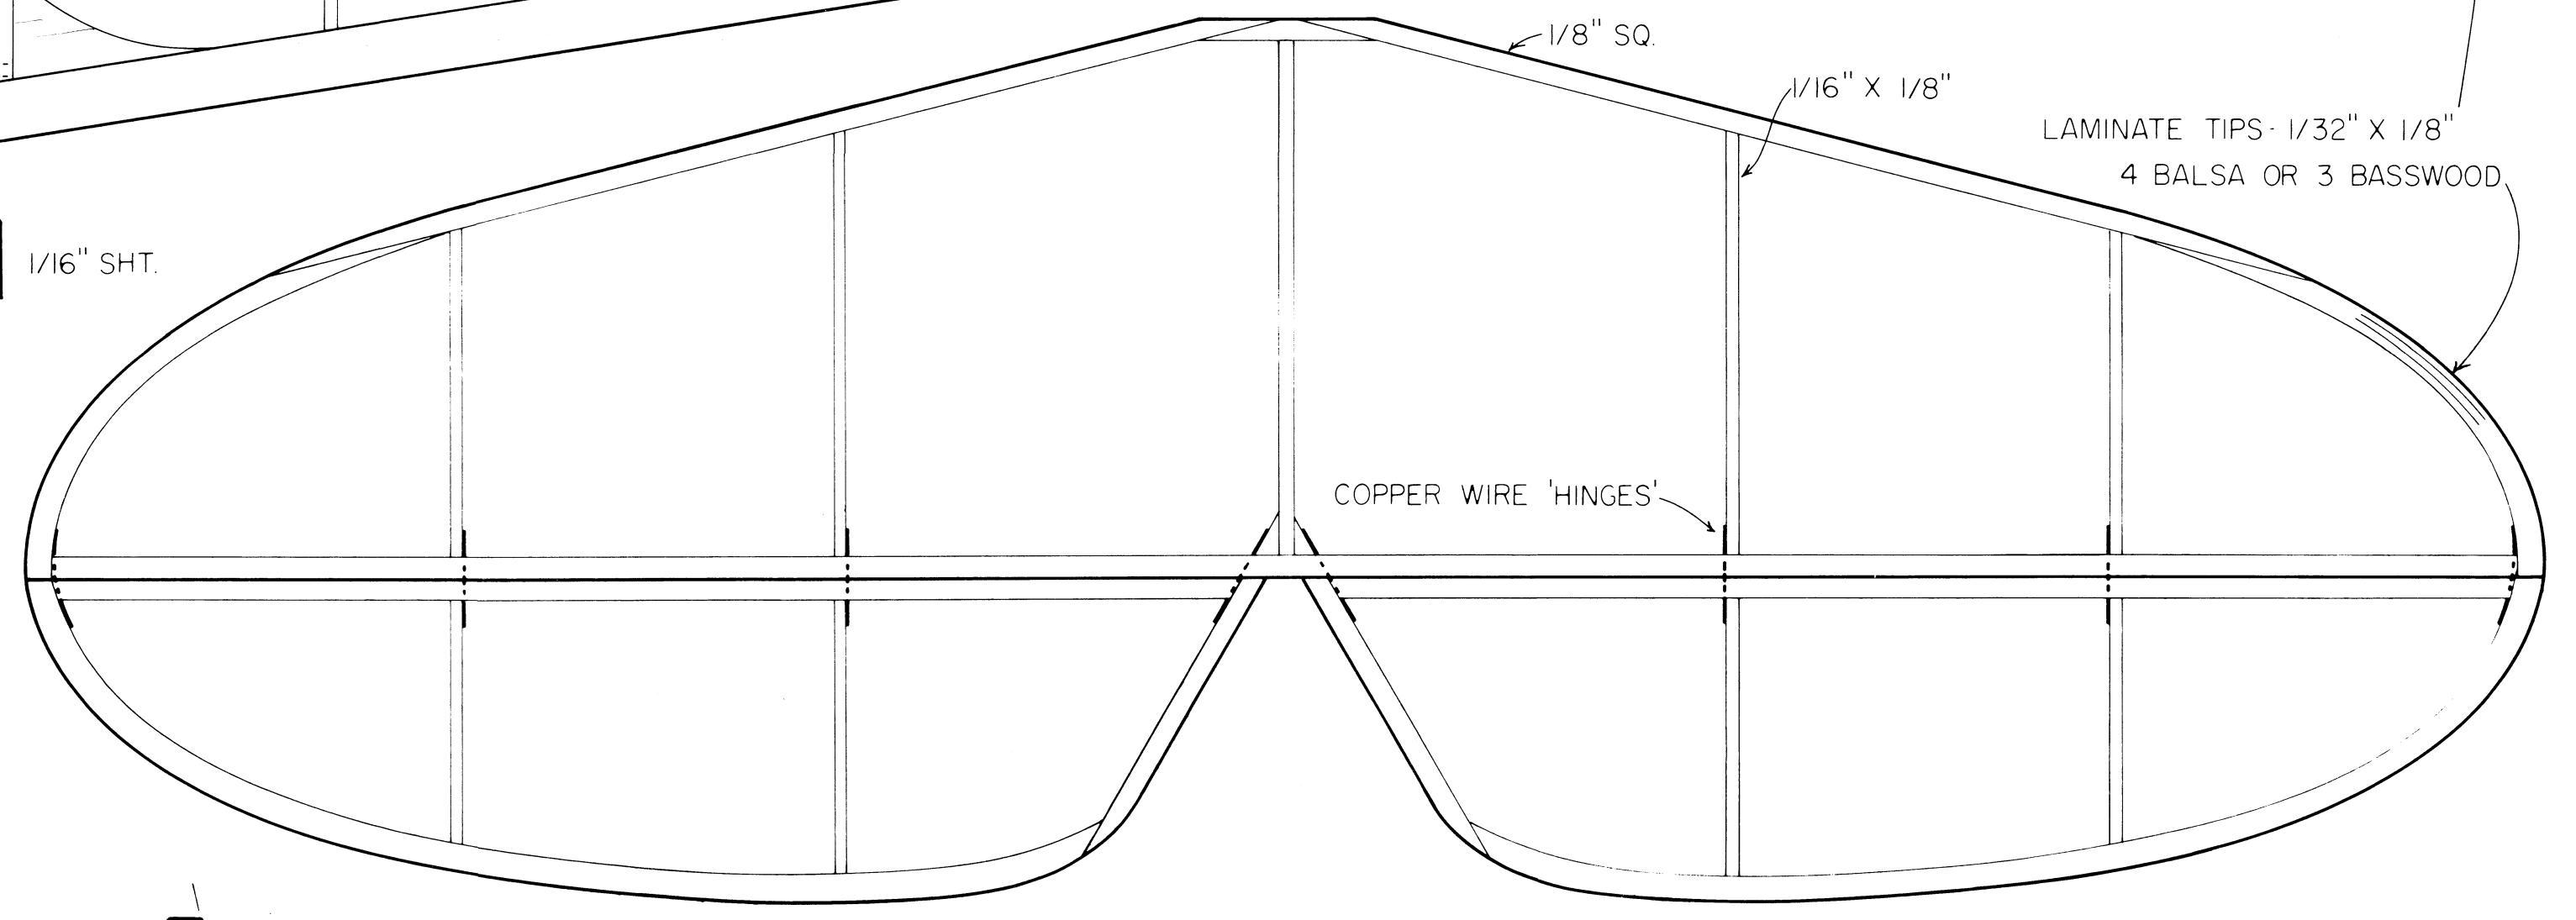

BUILD WINGS WITH TUBES IN PLACE, THEN SAW APART HERE
 DIHEDRAL BREAKS
 Balsa BLOCKS
 1/16" SHT. TOP ONLY
 3/16" SQ. L.E.
 1/16" SQ. SPARS (ALL)

NC 21911

1939 C145
CESSNA AIRMASTER
 JUMBO (40" SPAN)
 RUBBER SCALE
 BY
 A. A. LIDBERG

COLORS- RED WITH ORANGE TRIM AND WING 'NC's, TAIL AS NOTED

© 1989 A. A. LIDBERG

A.