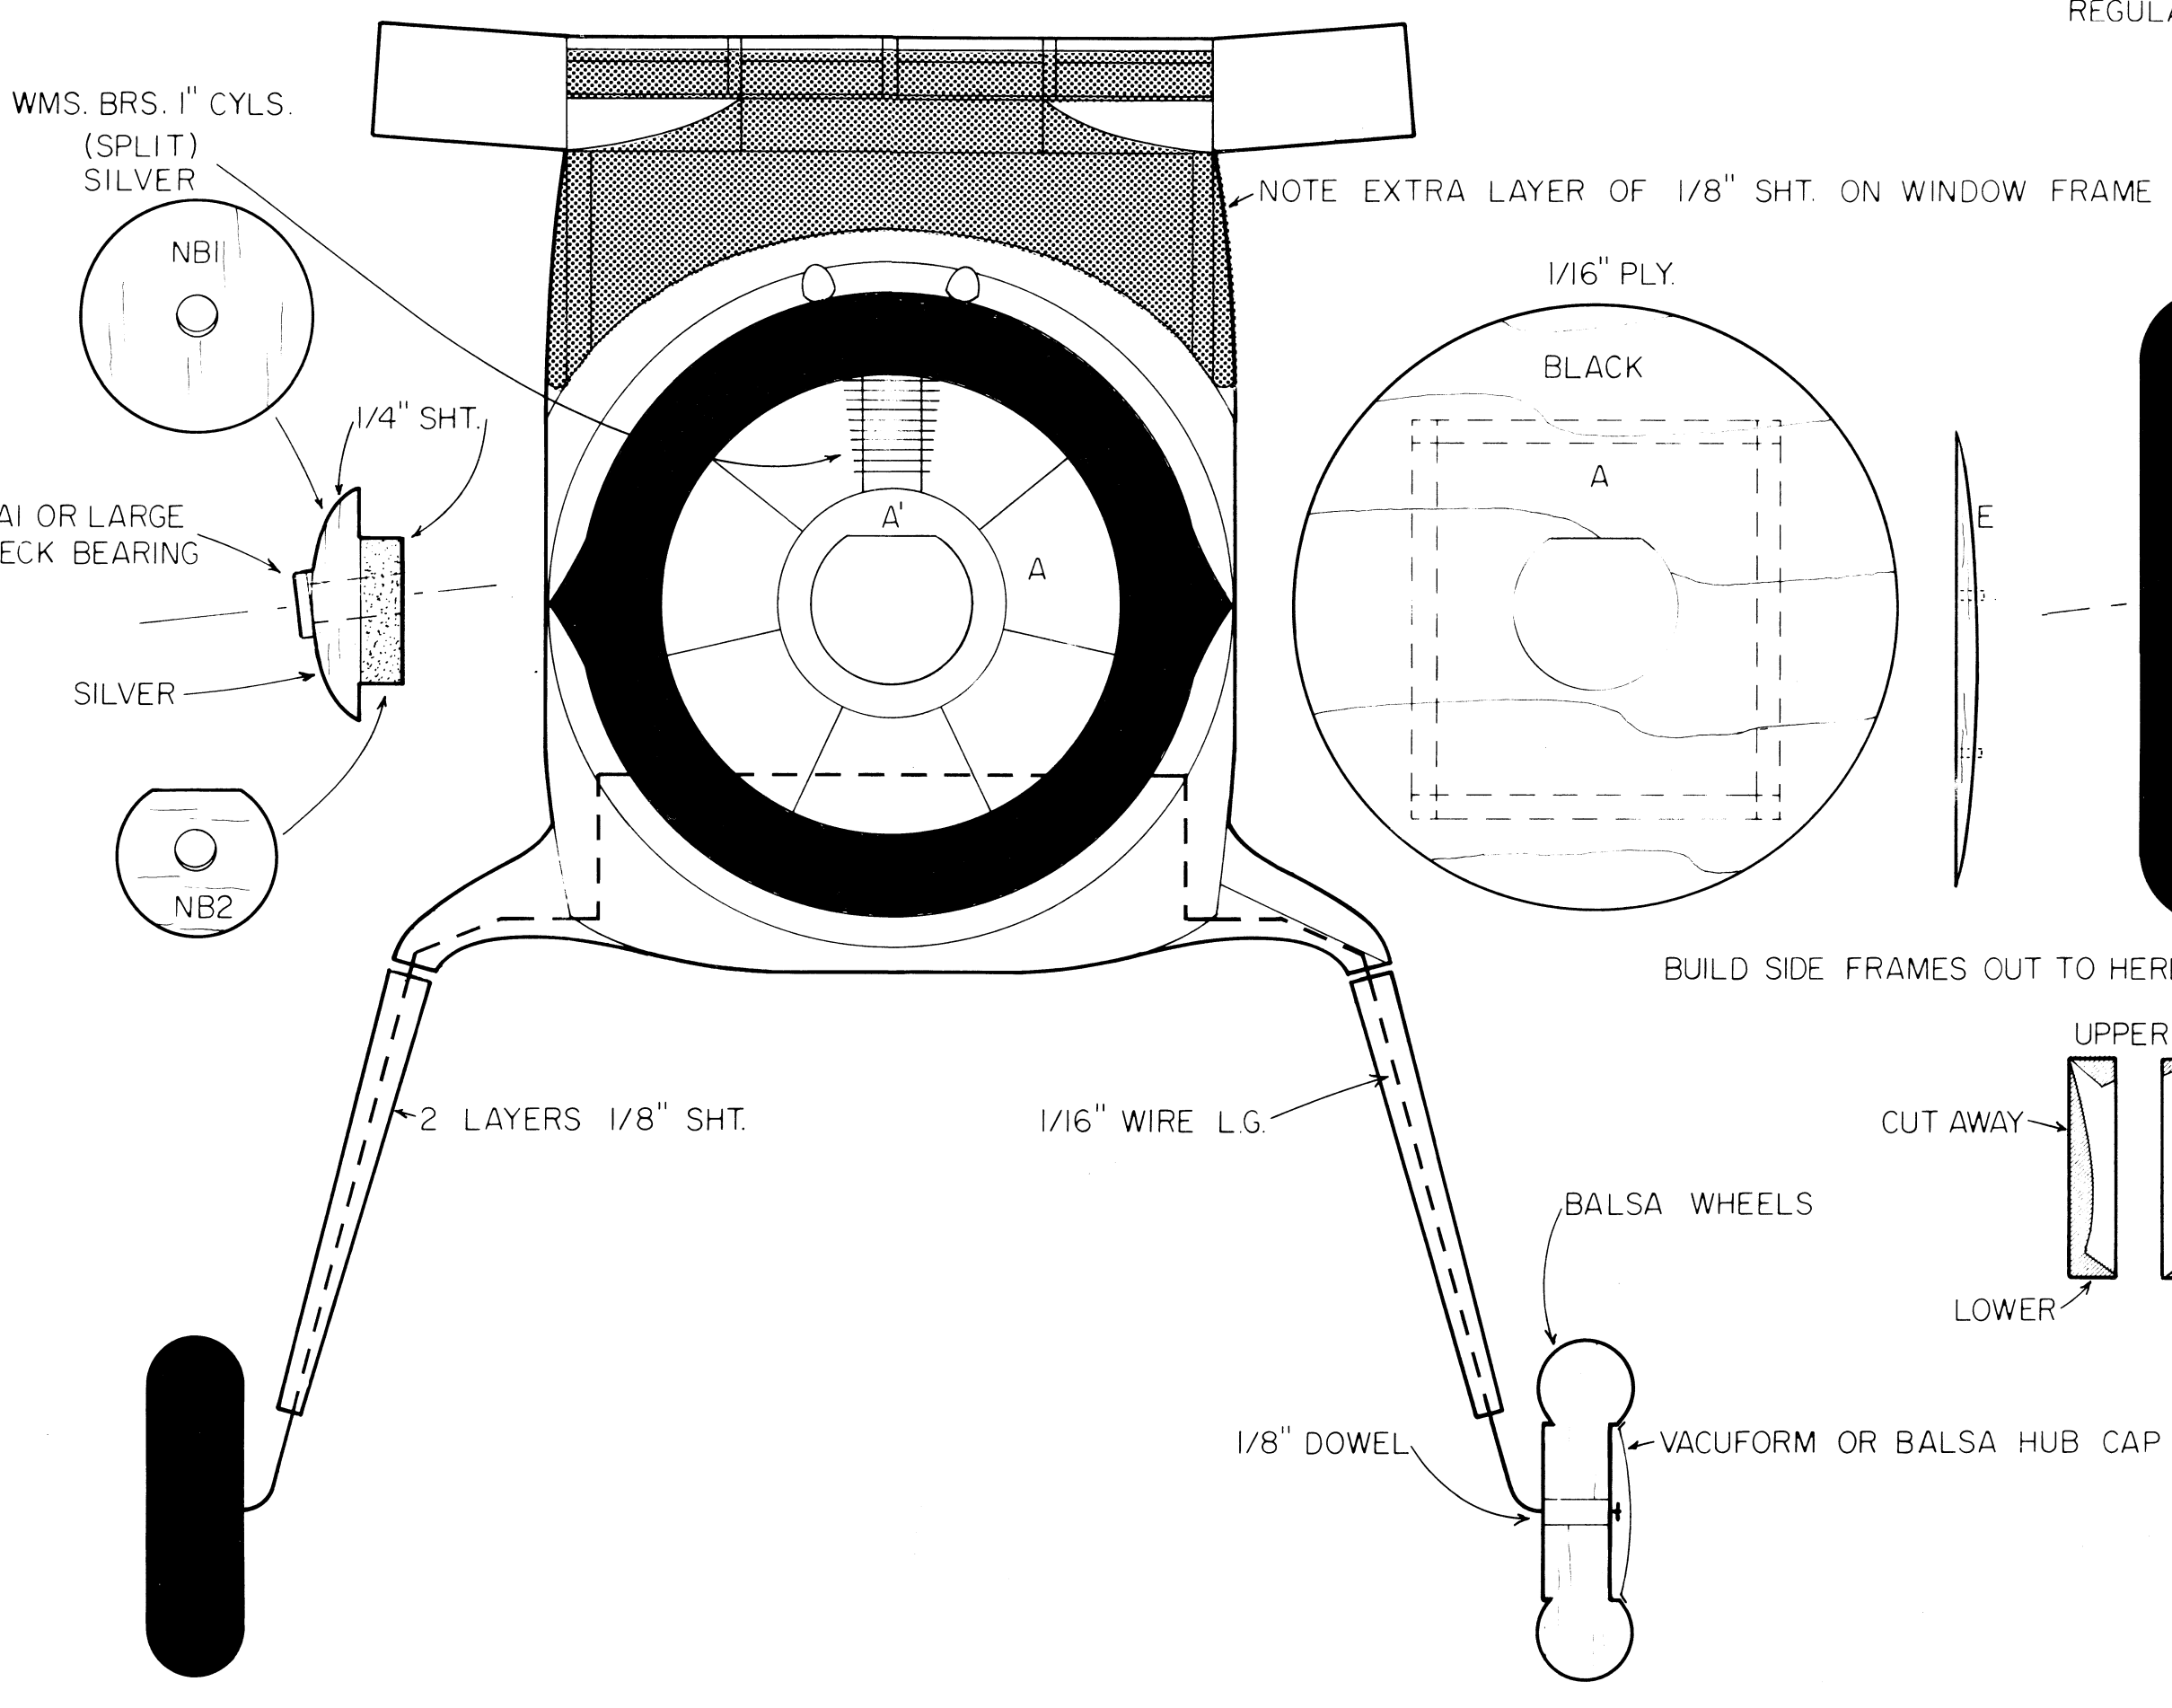

BUILD WINGS WITH TUBES IN PLACE, THEN SAW APART HERE
 DIHEDRAL BREAKS
 Balsa BLOCKS
 1/16" SHT. TOP ONLY
 3/16" SQ. L.E.
 1/16" SQ. SPARS (ALL)

NC 21911

1939 C145
CESSNA AIRMASTER
 JUMBO (40" SPAN)
 RUBBER SCALE
 BY
 A. A. LIDBERG

COLORS- RED WITH ORANGE TRIM AND WING 'NC's, TAIL AS NOTED

© 1989 A. A. LIDBERG

A.