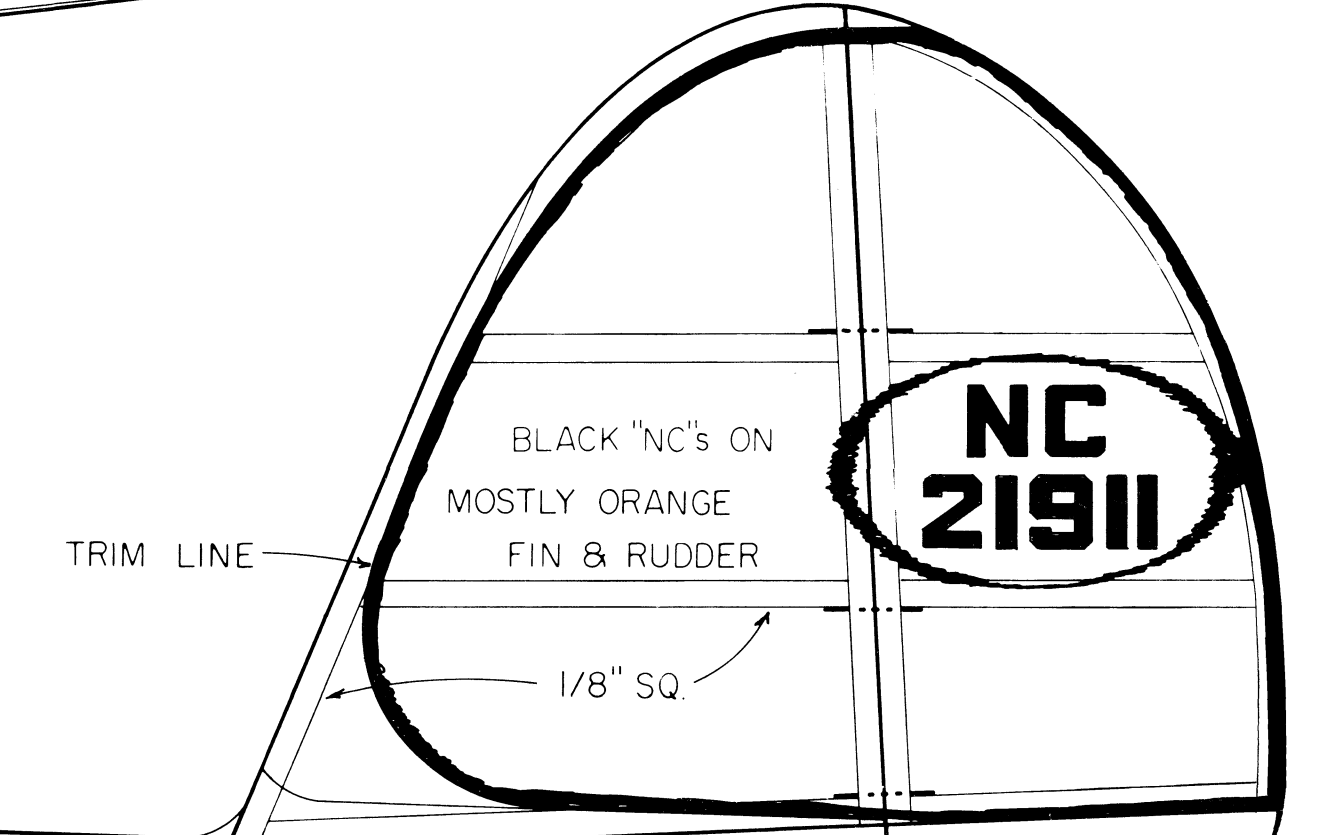

BUILD WINGS WITH TUBES IN PLACE, THEN SAW APART HERE
 DIHEDRAL BREAKS
 Balsa BLOCKS
 1/16" SHT. TOP ONLY
 3/16" SQ. L.E.
 1/16" SQ. SPARS (ALL)

NC 21911

1939 C145
CESSNA AIRMASTER
 JUMBO (40" SPAN)
 RUBBER SCALE
 BY
 A. A. LIDBERG

COLORS- RED WITH ORANGE TRIM AND WING 'NC's, TAIL AS NOTED

© 1989 A. A. LIDBERG

A.