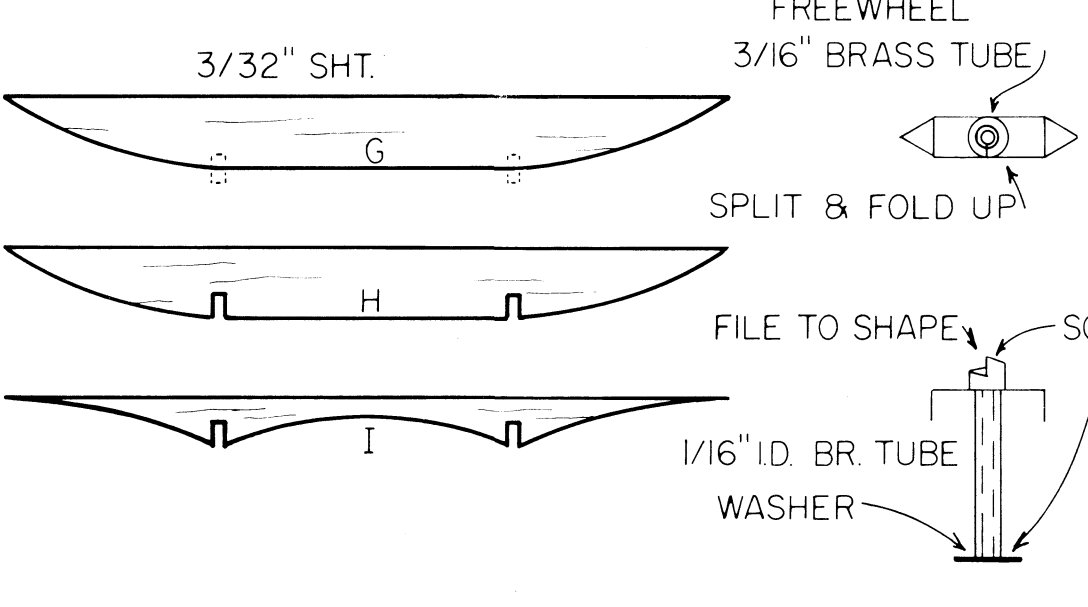

BUILD WINGS WITH TUBES IN PLACE, THEN SAW APART HERE
 DIHEDRAL BREAKS
 Balsa BLOCKS
 1/16" SHT. TOP ONLY
 3/16" SQ. L.E.
 1/16" SQ. SPARS (ALL)

NC 21911

1939 C145
CESSNA AIRMASTER
 JUMBO (40" SPAN)
 RUBBER SCALE
 BY
 A. A. LIDBERG

COLORS- RED WITH ORANGE TRIM AND WING 'NC's, TAIL AS NOTED

© 1989 A. A. LIDBERG

A.