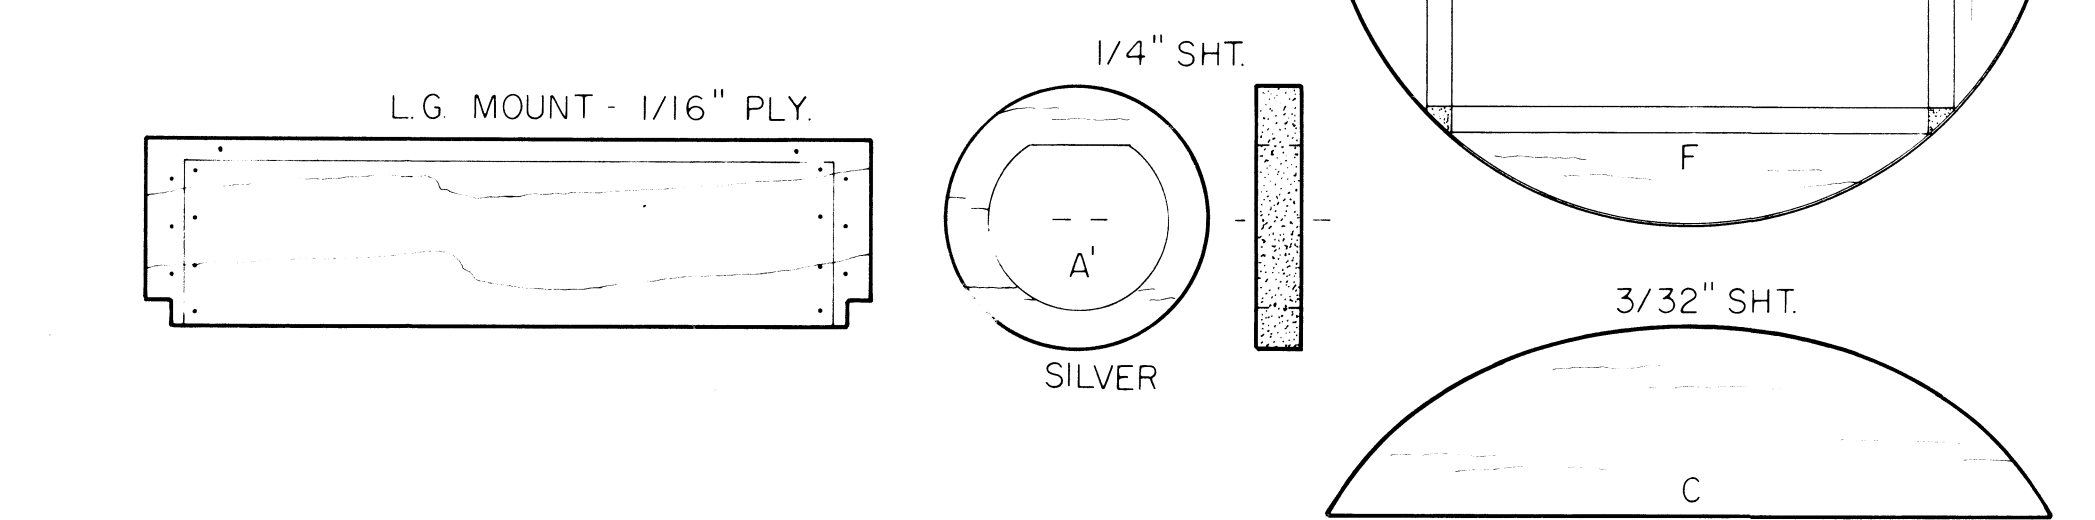

BUILD WINGS WITH TUBES IN PLACE, THEN SAW APART HERE
 DIHEDRAL BREAKS
 Balsa BLOCKS
 1/16" SHT. TOP ONLY
 3/16" SQ. L.E.
 1/16" SQ. SPARS (ALL)

NC 21911

1939 C145
CESSNA AIRMASTER
 JUMBO (40" SPAN)
 RUBBER SCALE
 BY
 A. A. LIDBERG

COLORS- RED WITH ORANGE TRIM AND WING 'NC's, TAIL AS NOTED

© 1989 A. A. LIDBERG

A.