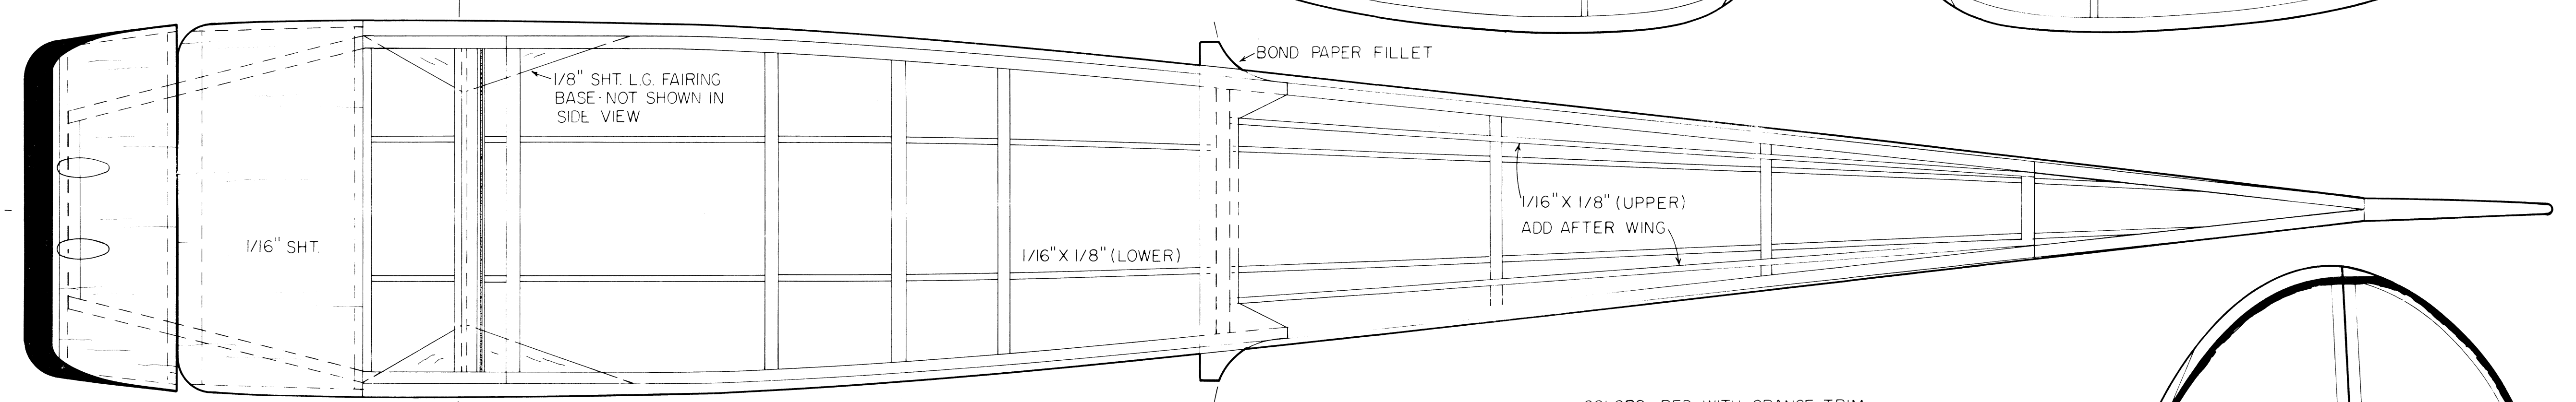

BUILD WINGS WITH TUBES IN PLACE, THEN SAW APART HERE
 DIHEDRAL BREAKS
 Balsa BLOCKS
 1/16" SHT. TOP ONLY
 3/16" SQ. L.E.
 1/16" SQ. SPARS (ALL)

NC 21911

1939 C145
CESSNA AIRMASTER
 JUMBO (40" SPAN)
 RUBBER SCALE
 BY
 A. A. LIDBERG

COLORS- RED WITH ORANGE TRIM AND WING 'NC's, TAIL AS NOTED

© 1989 A. A. LIDBERG

A.