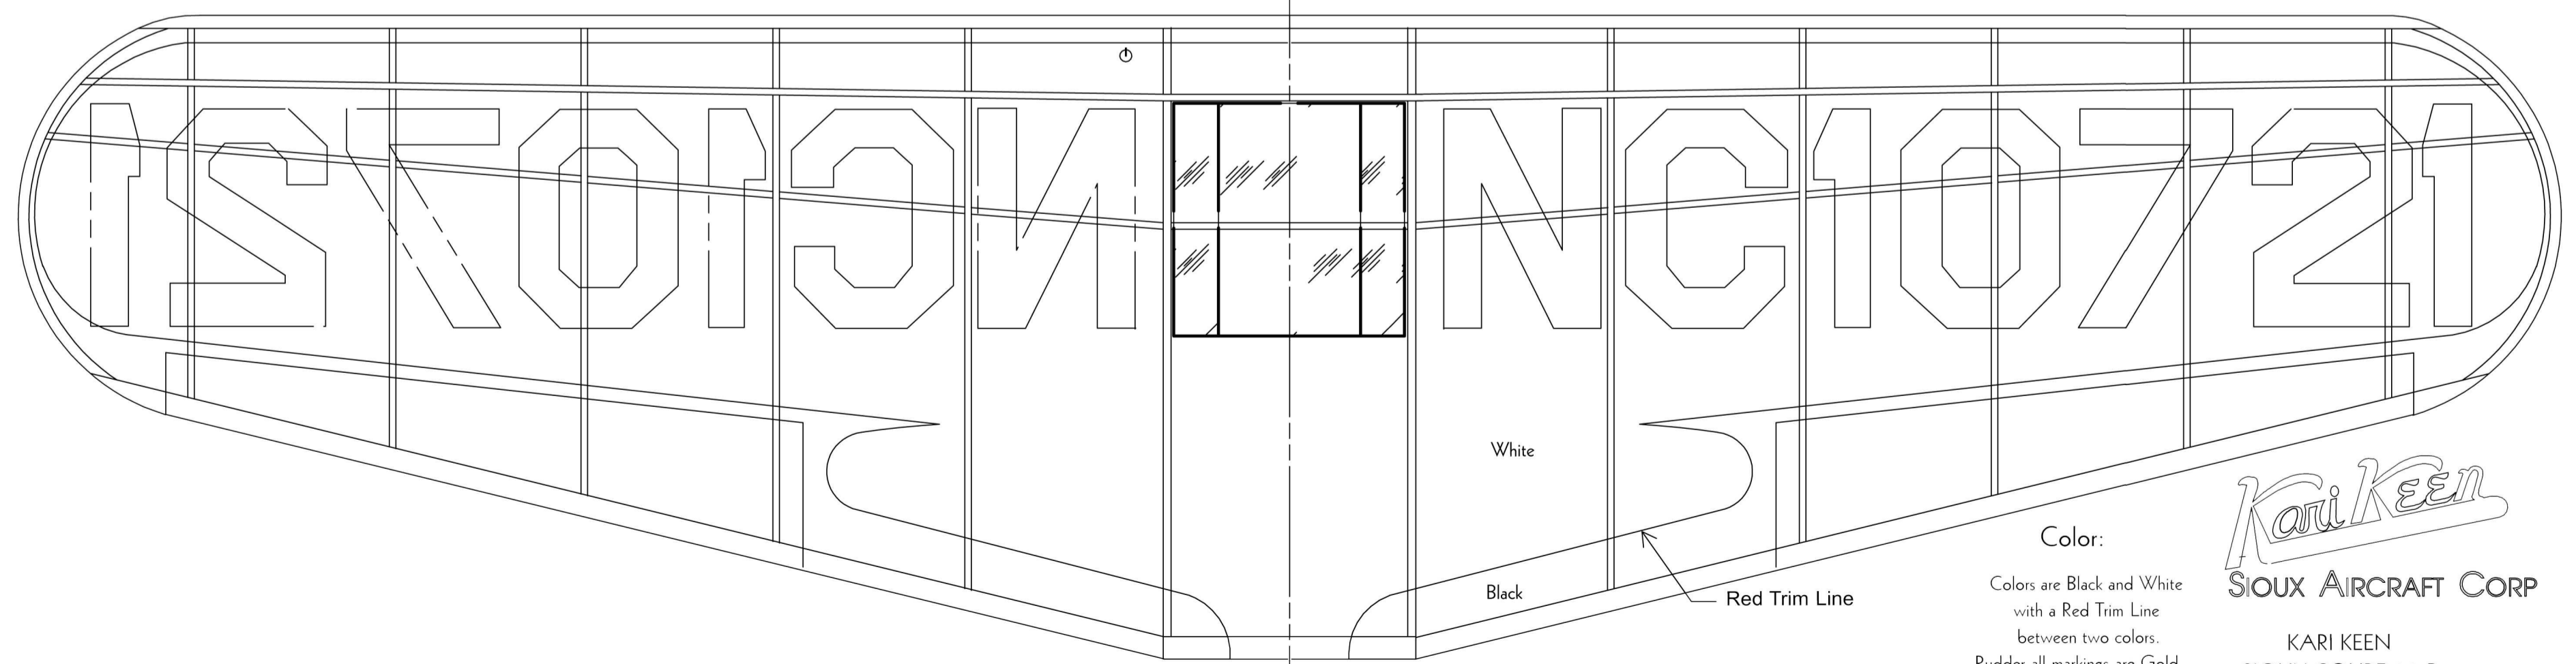

Scale Sources

Sport Flying August 1974  
Sport Aviation November 1977

Color:  
Colors are Black and White  
with a Red Trim Line  
between two colors.  
Rudder all markings are Gold.  
Numbers on wing are  
Black with Red outline.

*Kari Keen*  
**SIoux AIRCRAFT CORP**

KARI KEEN  
SIoux COUPE 90-B

DRAWN BY:  
David Livesay (7-20-1993)