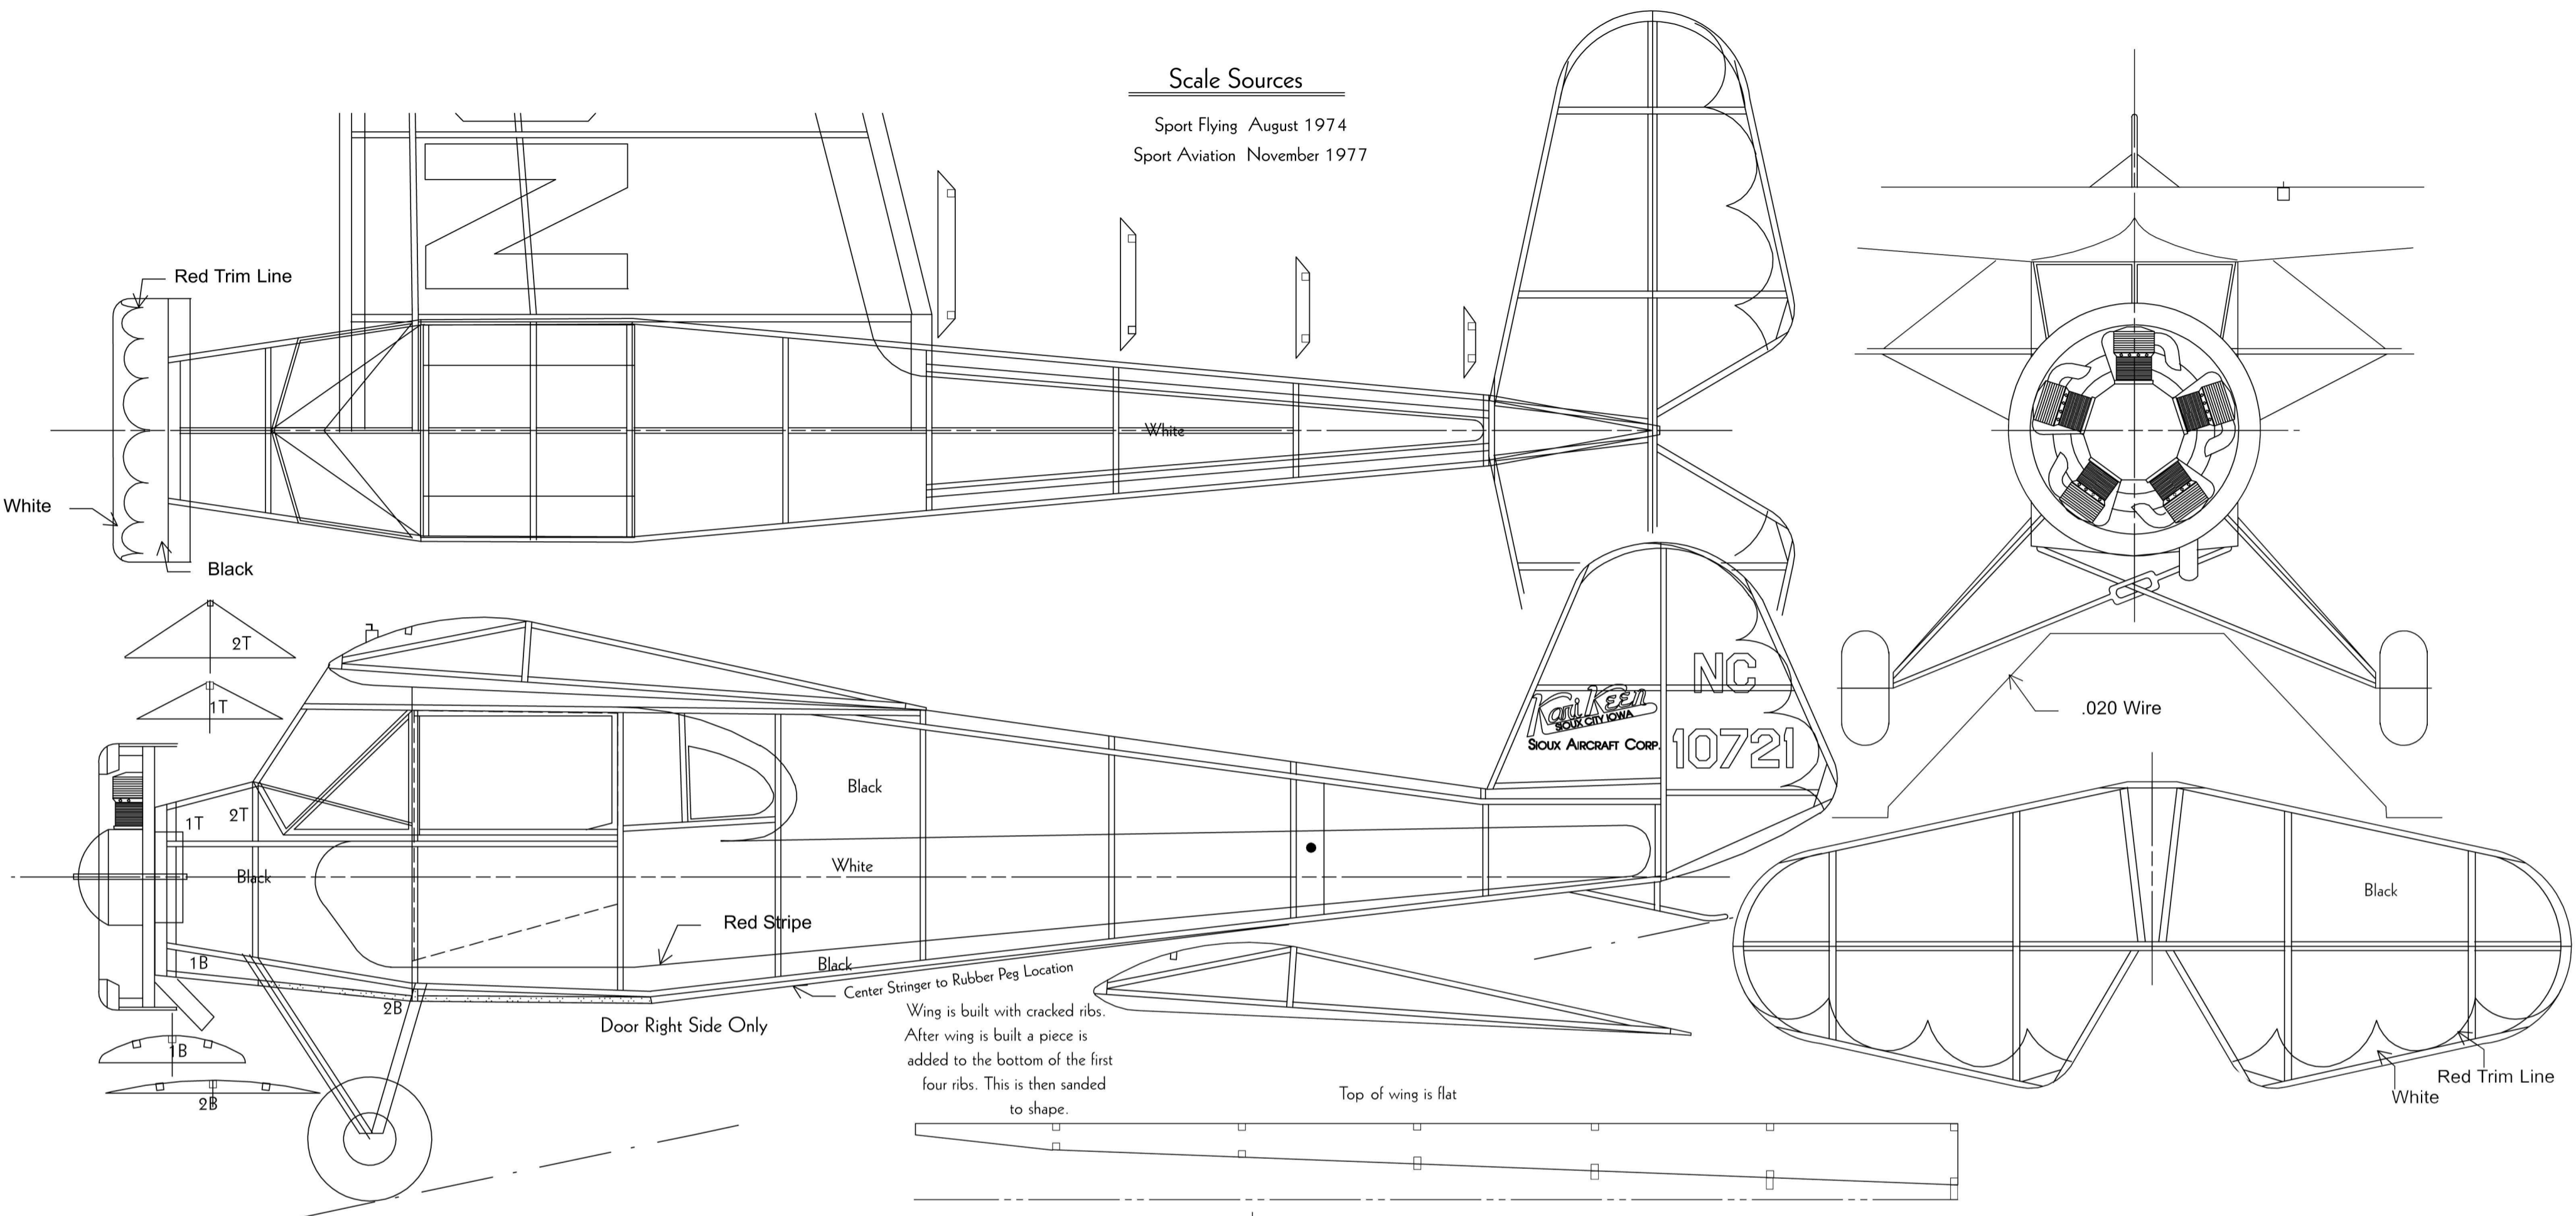

Scale Sources

Sport Flying August 1974  
Sport Aviation November 1977

Color:  
Colors are Black and White  
with a Red Trim Line  
between two colors.  
Rudder all markings are Gold.  
Numbers on wing are  
Black with Red outline.

*Kari Keen*  
**SIoux AIRCRAFT CORP**

KARI KEEN  
SIoux COUPE 90-B

DRAWN BY:  
David Livesay (7-20-1993)