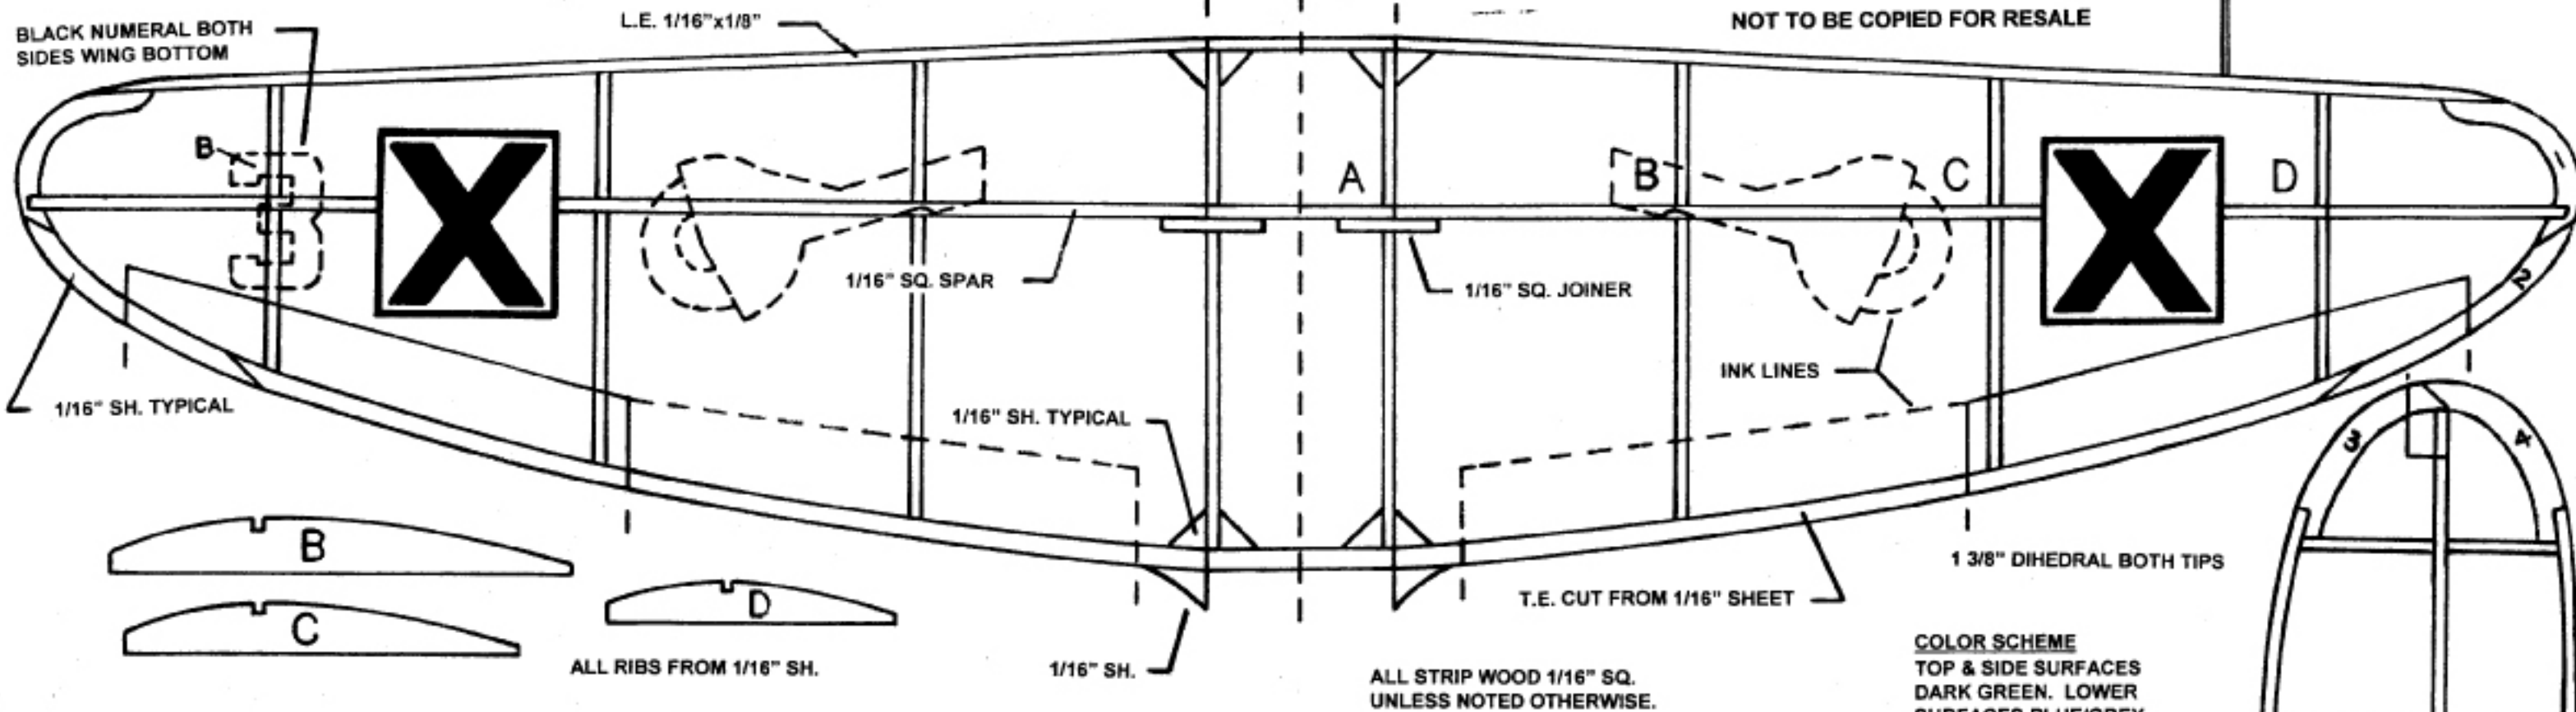

NOT TO BE COPIED FOR RESALE

BLACK NUMERAL BOTH SIDES WING BOTTOM

COLOR SCHEME
 TOP & SIDE SURFACES
 DARK GREEN. LOWER
 SURFACES BLUE/GREY.
 WHITE, GREEN & RED
 STRIPES ON RUDDER.

USE 5.5" - 6" PROP

BLACK TISSUE GUN TROUGHS

A BAY STATE SQUADRON PLAN

ALL WOOD BALS A UNLESS OTHERWISE INDICATED

BAY STATE MODEL CO.

BULGARIAN AVIA B-135 10-CENTER
 Designed & Drawn by M. Nassise 11/08
 Wingspan 16" Length 13 7/8"