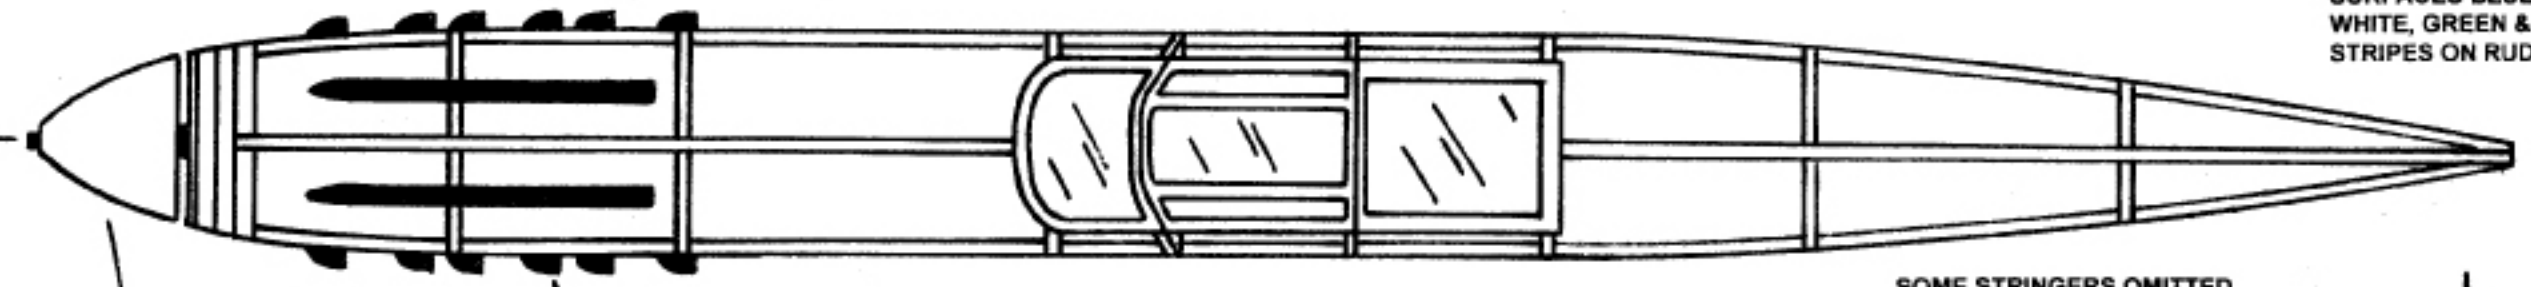

NOT TO BE COPIED FOR RESALE

BLACK NUMERAL BOTH SIDES WING BOTTOM

COLOR SCHEME
 TOP & SIDE SURFACES
 DARK GREEN. LOWER
 SURFACES BLUE/GREY.
 WHITE, GREEN & RED
 STRIPES ON RUDDER.

USE 5.5" - 6" PROP

BLACK TISSUE GUN TROUGHS

A BAY STATE SQUADRON PLAN

ALL WOOD BALS A UNLESS OTHERWISE INDICATED

BAY STATE MODEL CO.

BULGARIAN AVIA B-135 10-CENTER
 Designed & Drawn by M. Nassise 11/08
 Wingspan 16" Length 13 7/8"