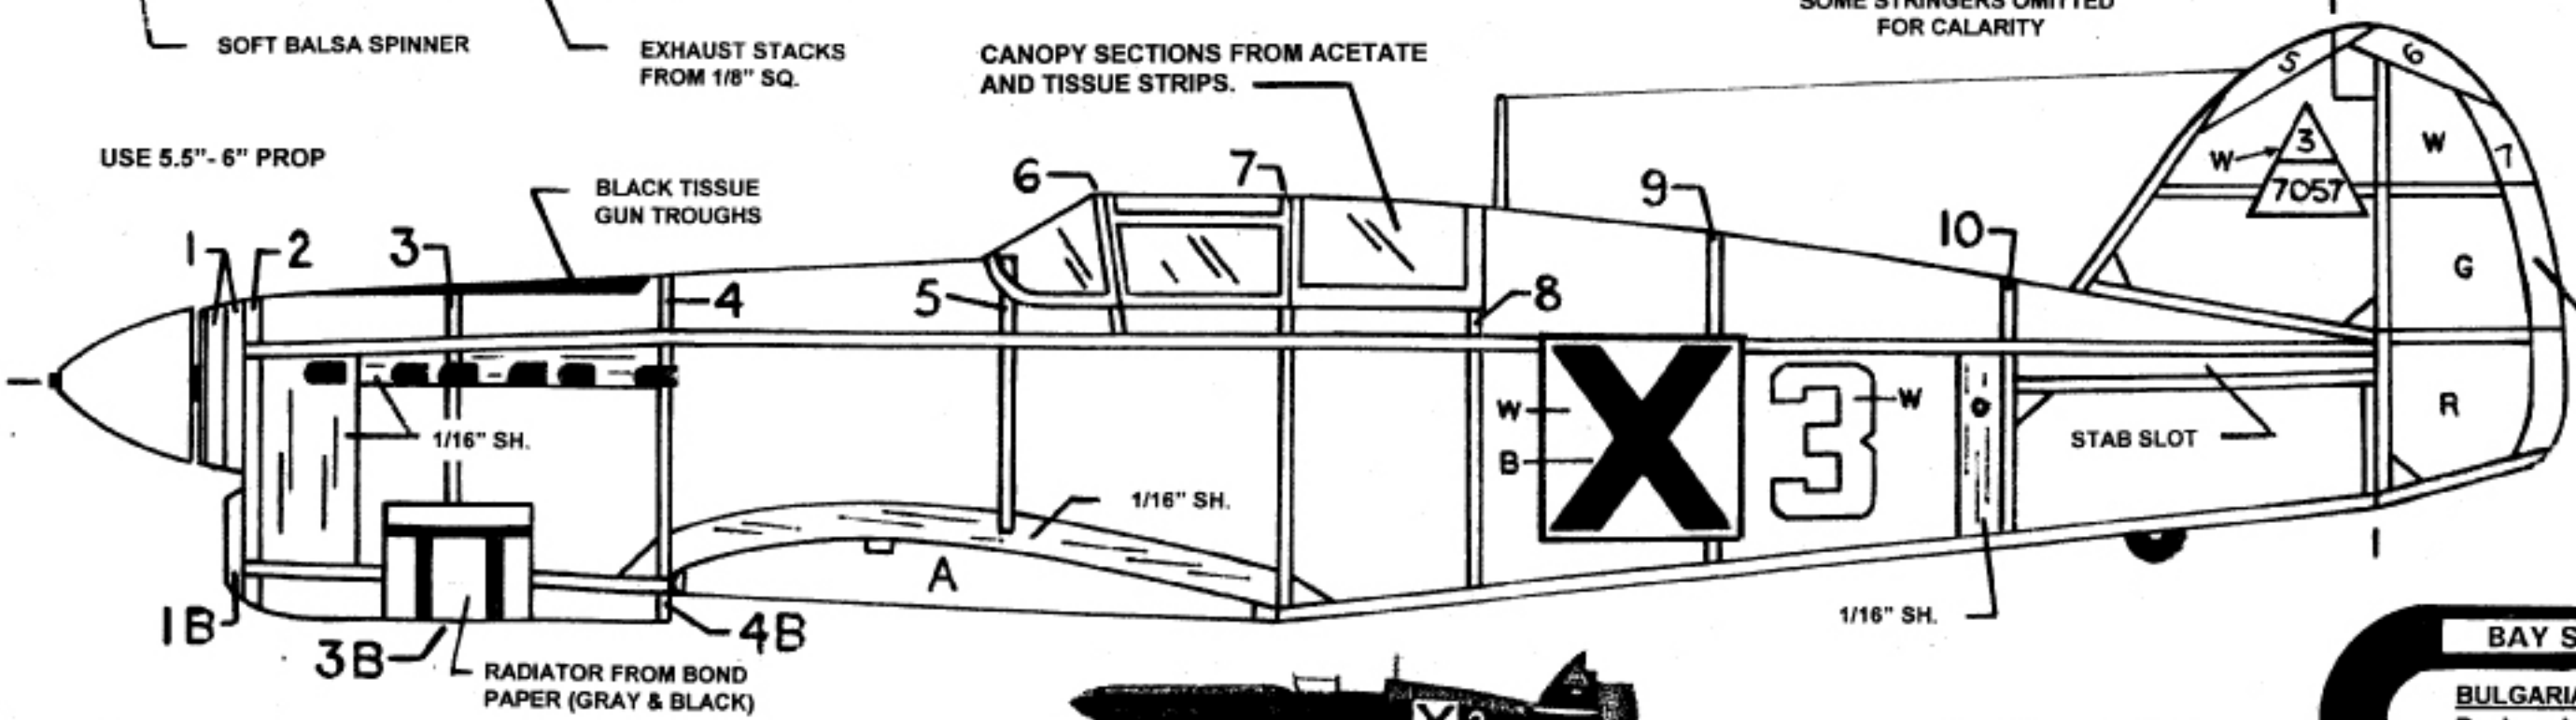

NOT TO BE COPIED FOR RESALE

BLACK NUMERAL BOTH SIDES WING BOTTOM

COLOR SCHEME
 TOP & SIDE SURFACES
 DARK GREEN. LOWER
 SURFACES BLUE/GREY.
 WHITE, GREEN & RED
 STRIPES ON RUDDER.

USE 5.5" - 6" PROP

BLACK TISSUE GUN TROUGHS

A BAY STATE SQUADRON PLAN

ALL WOOD BALS A UNLESS OTHERWISE INDICATED

BAY STATE MODEL CO.

BULGARIAN AVIA B-135 10-CENTER
 Designed & Drawn by M. Nassise 11/08
 Wingspan 16" Length 13 7/8"