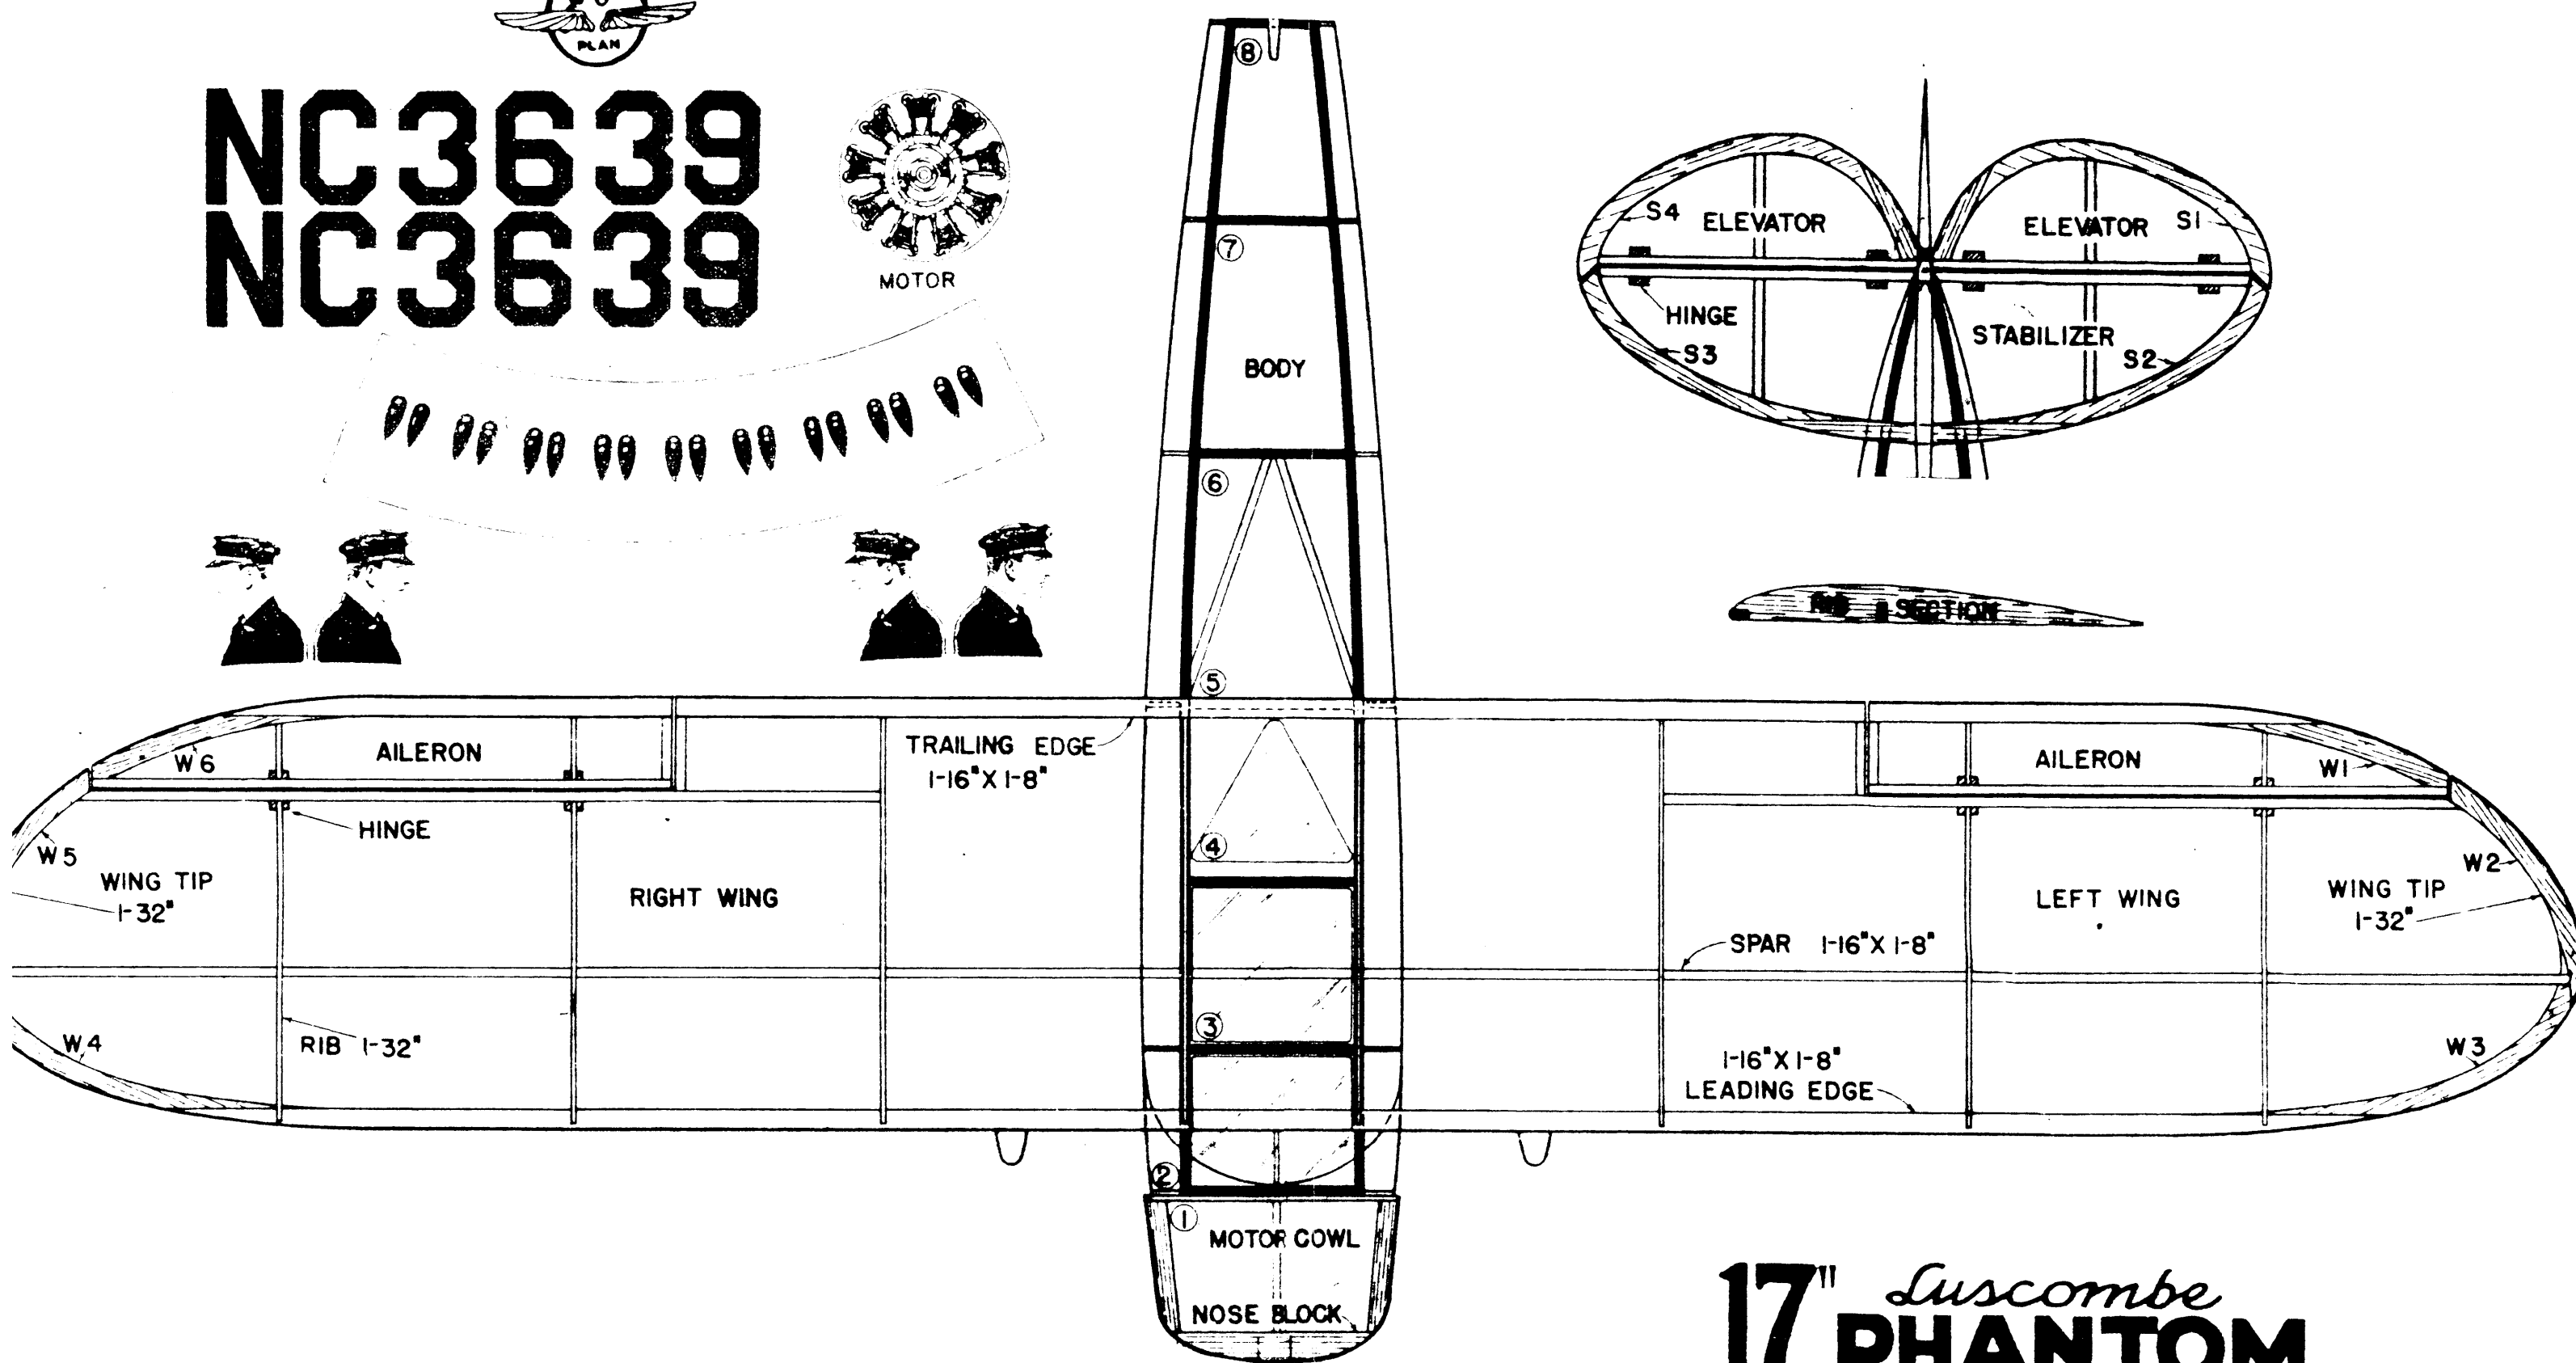

# NC3639

## 17" *Luscombe* PHANTOM

FLYING SCALE MODEL N°1701

This model is eligible to be flown in the Golden Age Scale, and the Old Time Kit Scale FAC events.

## 17" *Luscombe* PHANTOM

FLYING SCALE MODEL N°1701