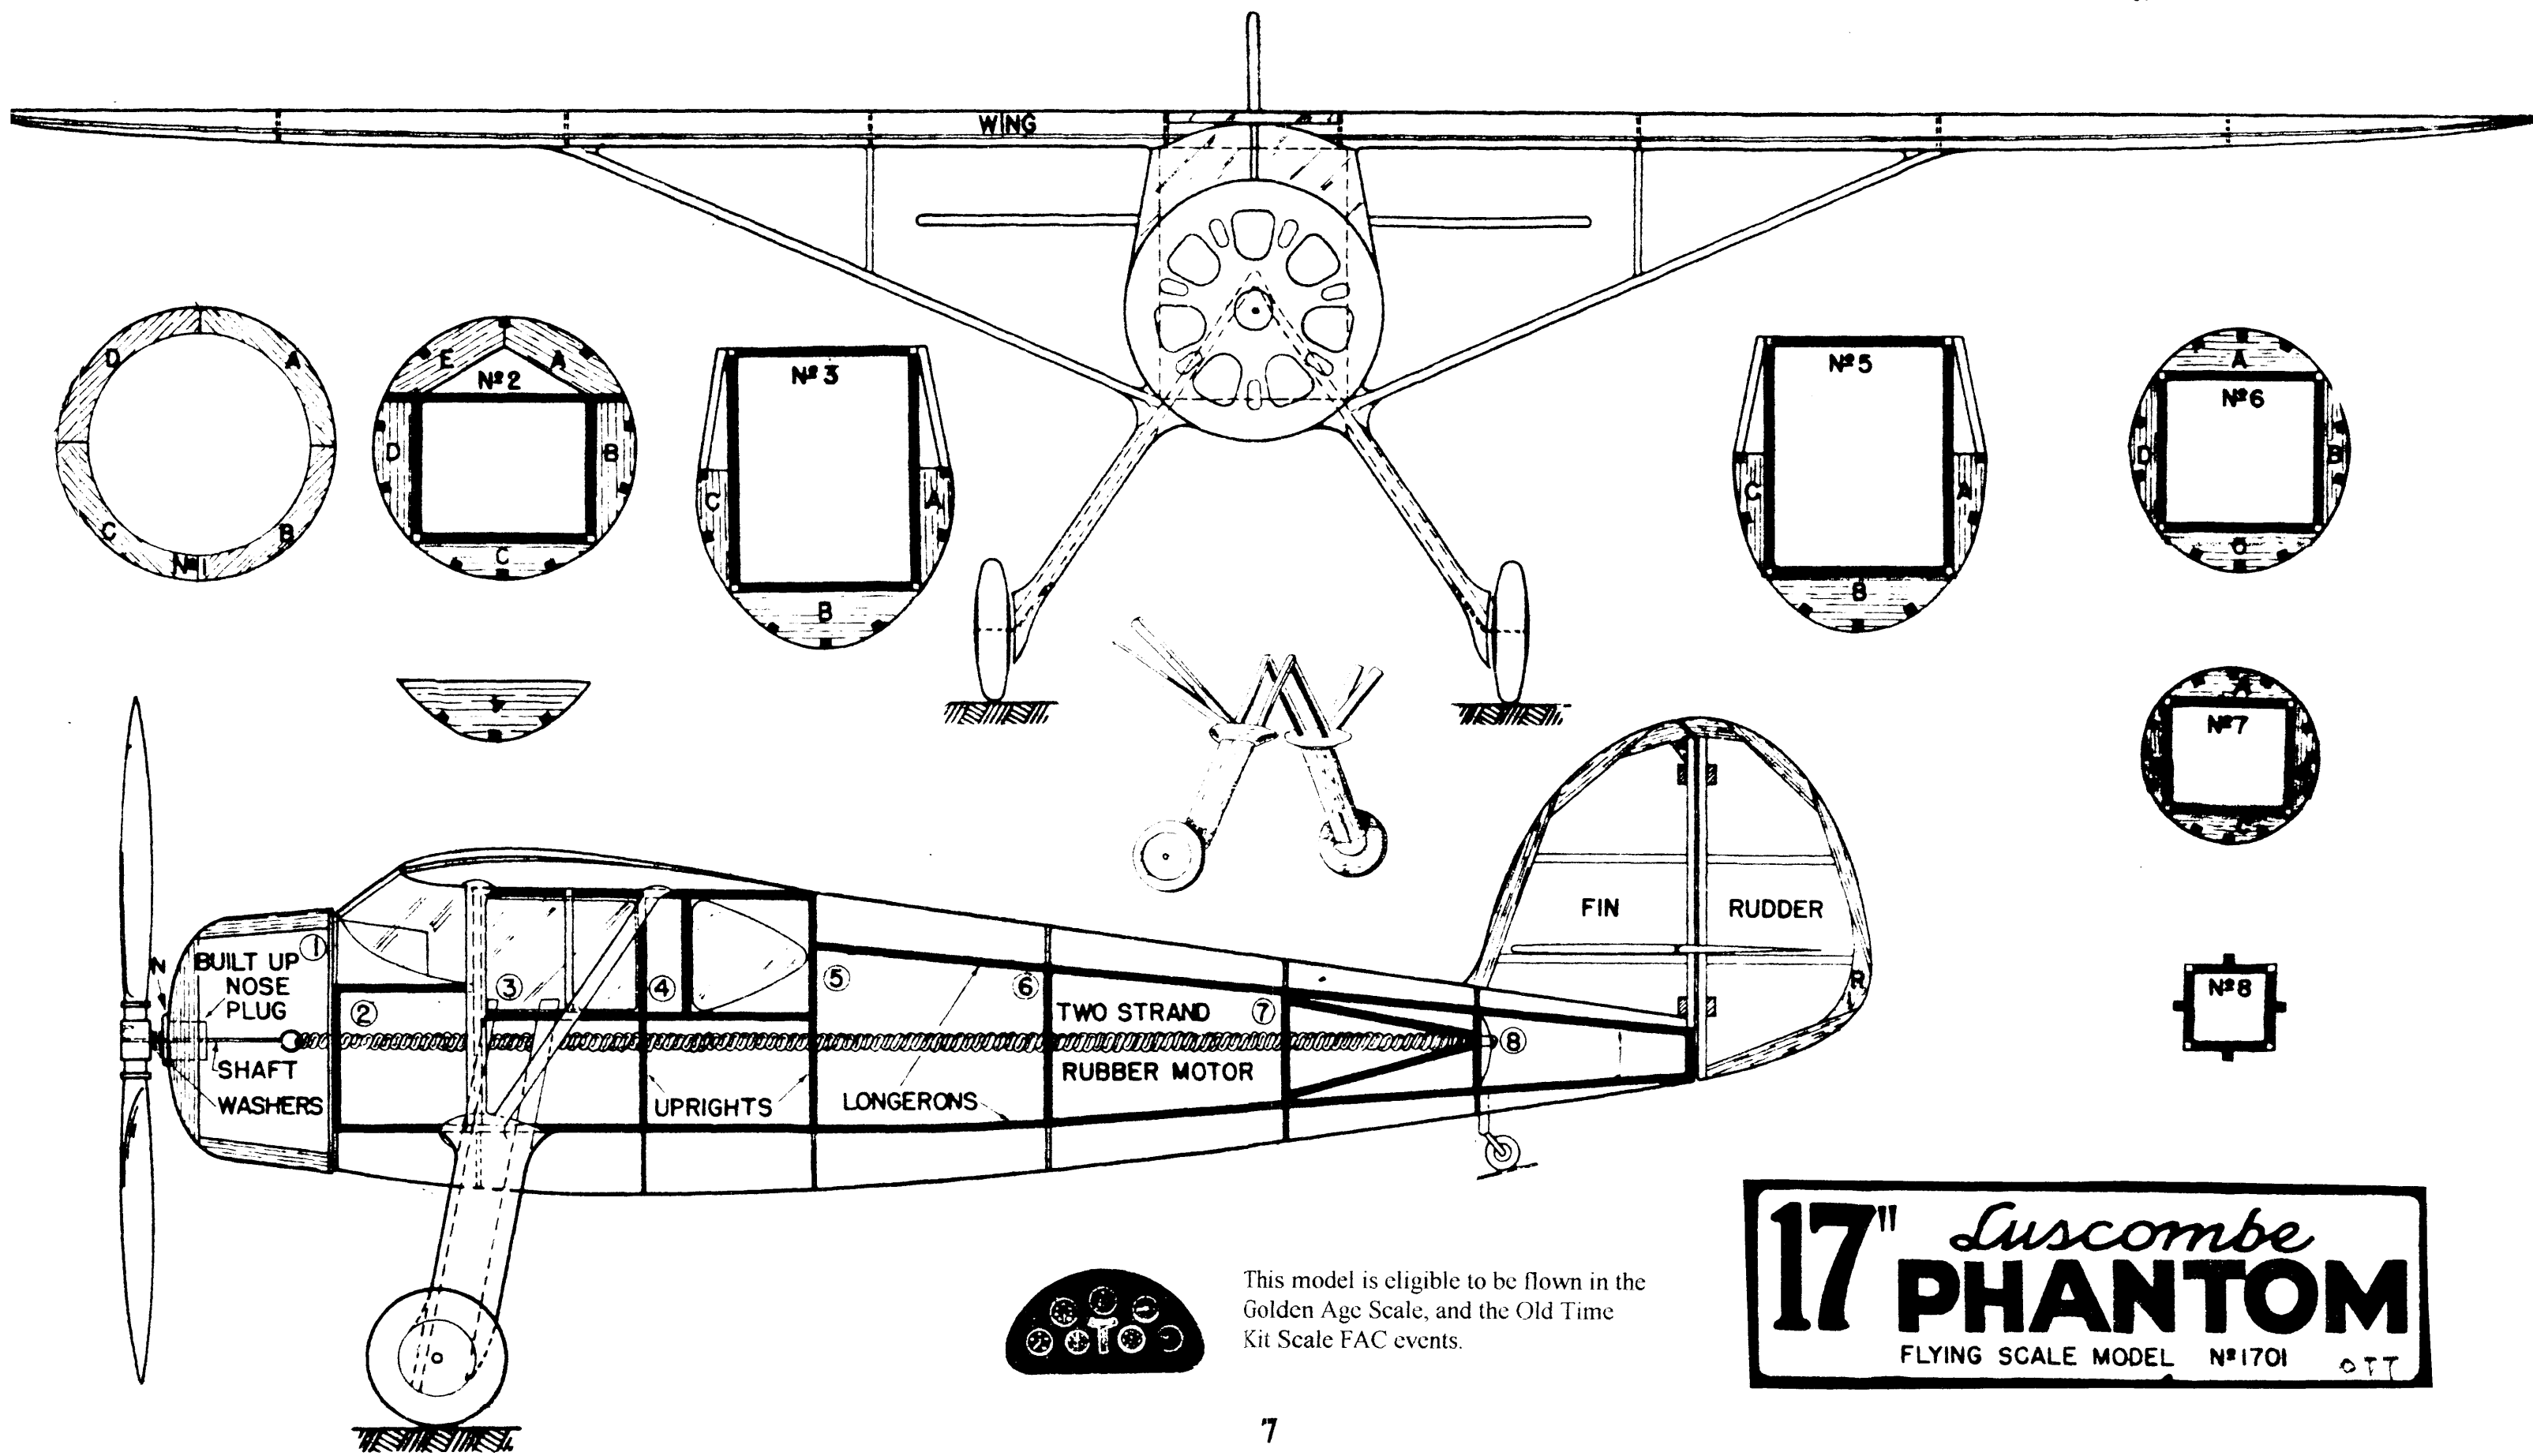

# NC3639

## 17" *Luscombe* PHANTOM

FLYING SCALE MODEL N°1701

This model is eligible to be flown in the Golden Age Scale, and the Old Time Kit Scale FAC events.

## 17" *Luscombe* PHANTOM

FLYING SCALE MODEL N°1701