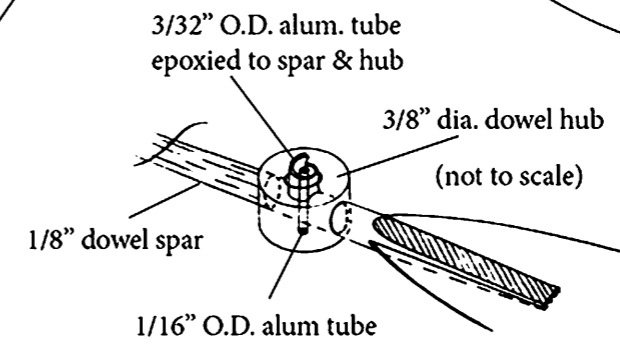

1914 Martinsyde S.1

13" span - designed by Tom Hallman

Weight - 11.5gm

3 view - Fighter Aircraft of the 1914-1918 War
by Wm. Lamberton, Harleyford Publications

DD

2 ply lam. tips, 1/32" x 1/20" balsa & 1/64" x 1/20" basswood

2 ply lam. file folder, 6.25" dia.

Tom Hallman 11.28.15