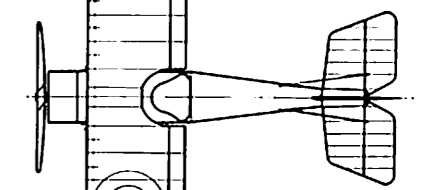

1914 Martinsyde S.1

13" span - designed by Tom Hallman

Weight - 11.5gm

3 view - Fighter Aircraft of the 1914-1918 War
by Wm. Lamberton, Harleyford Publications

DD

2 ply lam. tips, 1/32" x 1/20" balsa & 1/64" x 1/20" basswood

2 ply lam. file folder, 6.25" dia.

Tom Hallman 11.28.15