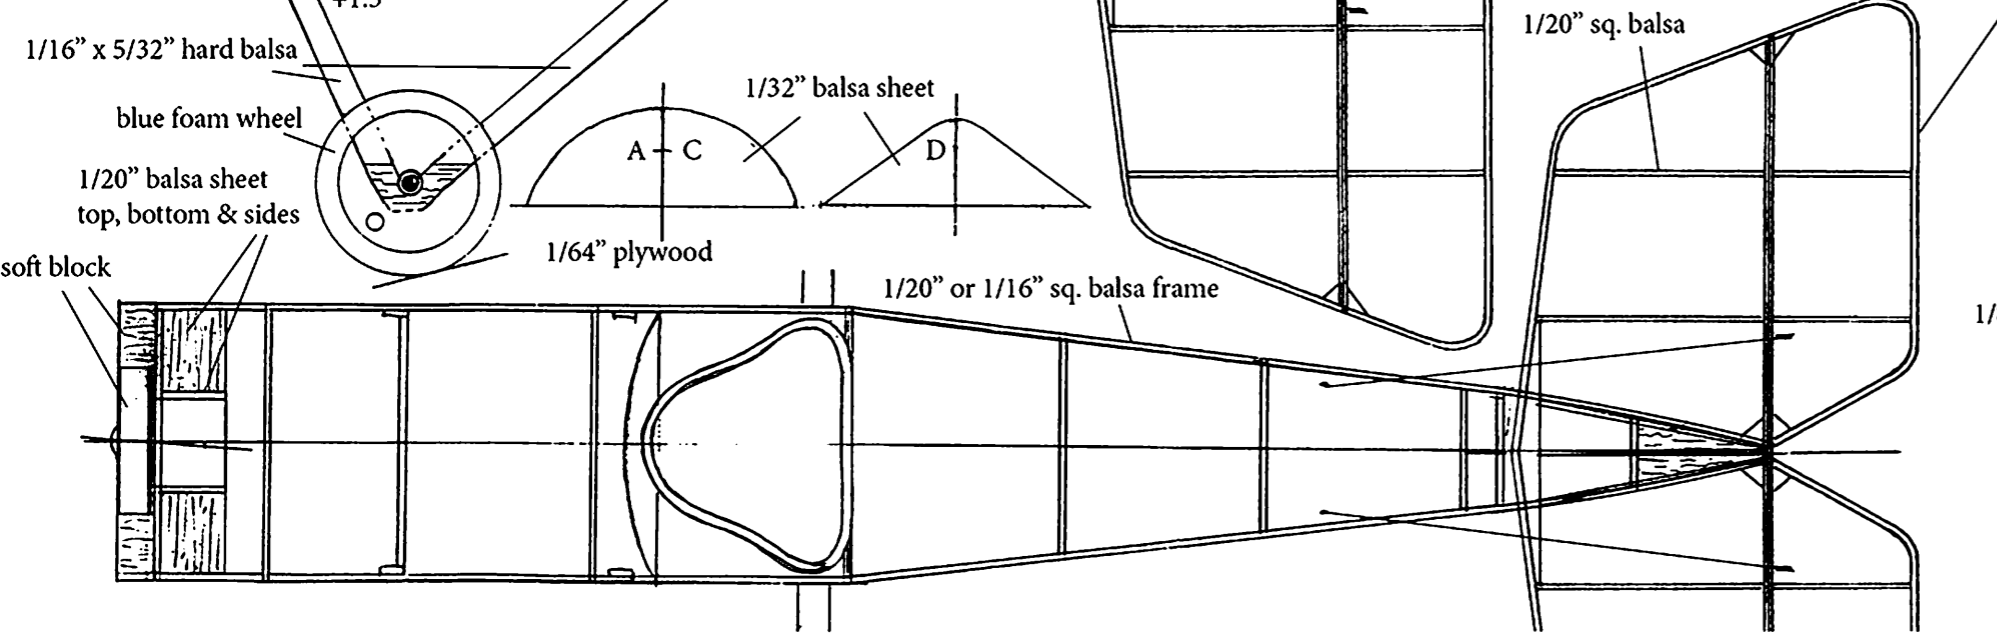

1914 Martinsyde S.1

13" span - designed by Tom Hallman

Weight - 11.5gm

3 view - Fighter Aircraft of the 1914-1918 War
by Wm. Lamberton, Harleyford Publications

DD

2 ply lam. tips, 1/32" x 1/20" balsa & 1/64" x 1/20" basswood

2 ply lam. file folder, 6.25" dia.

Tom Hallman 11.28.15