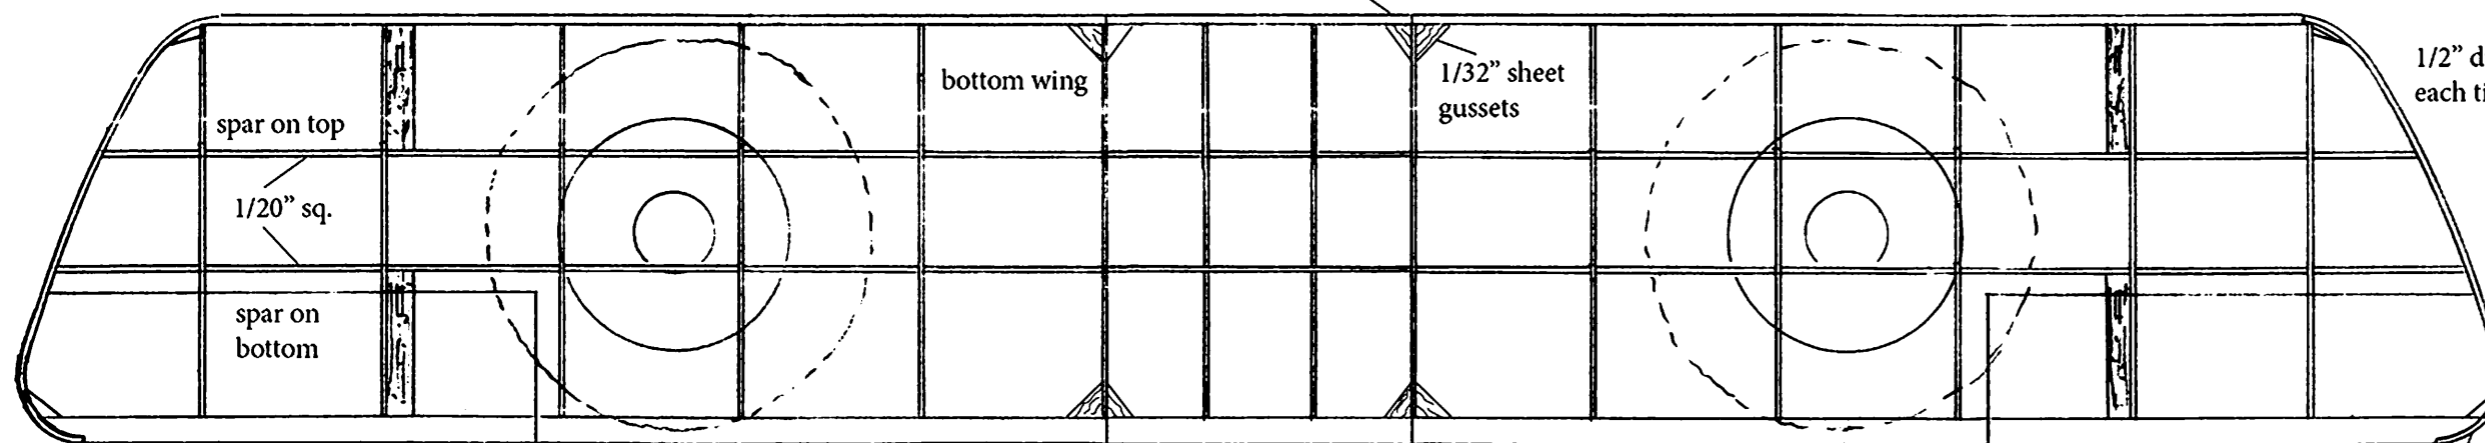

1914 Martinsyde S.1

13" span - designed by Tom Hallman

Weight - 11.5gm

3 view - Fighter Aircraft of the 1914-1918 War
by Wm. Lamberton, Harleyford Publications

DD

2 ply lam. tips, 1/32" x 1/20" balsa & 1/64" x 1/20" basswood

2 ply lam. file folder, 6.25" dia.

Tom Hallman 11.28.15