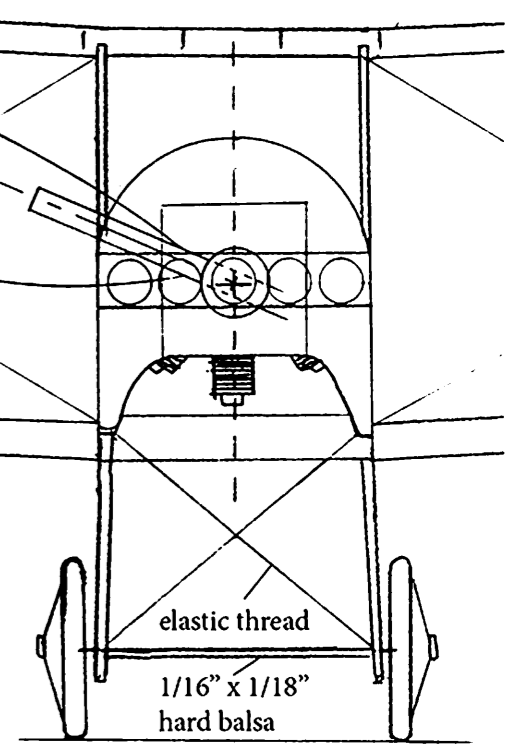

1914 Martinsyde S.1

13" span - designed by Tom Hallman

Weight - 11.5gm

3 view - Fighter Aircraft of the 1914-1918 War
by Wm. Lamberton, Harleyford Publications

DD

2 ply lam. tips, 1/32" x 1/20" balsa & 1/64" x 1/20" basswood

2 ply lam. file folder, 6.25" dia.

Tom Hallman 11.28.15