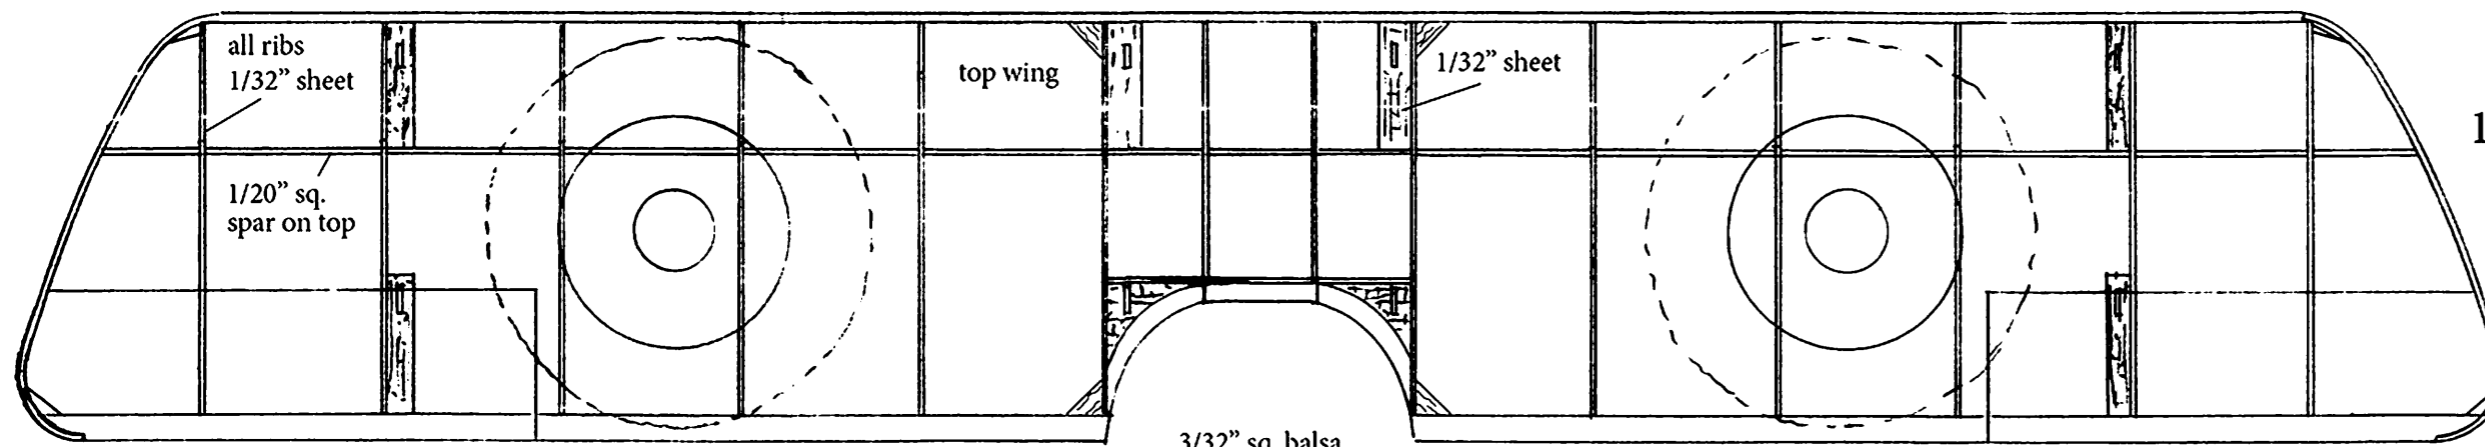

1914 Martinsyde S.1

13" span - designed by Tom Hallman

Weight - 11.5gm

3 view - Fighter Aircraft of the 1914-1918 War
by Wm. Lamberton, Harleyford Publications

DD

2 ply lam. tips, 1/32" x 1/20" balsa & 1/64" x 1/20" basswood

2 ply lam. file folder, 6.25" dia.

Tom Hallman 11.28.15