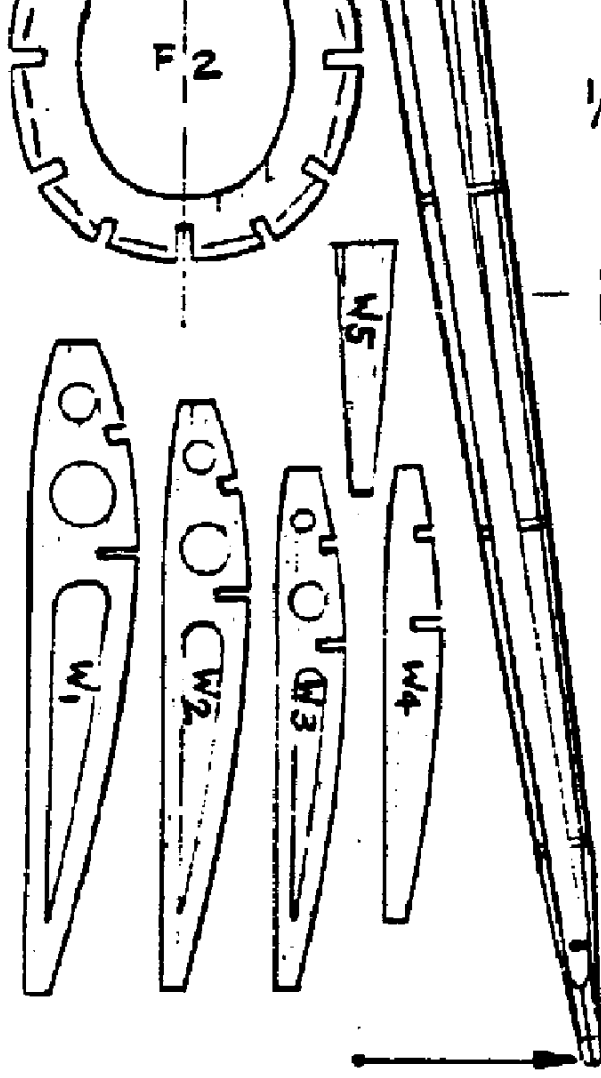

RED

NOSE BLOCK

1/8"

COLOR SCHEME : BLUE-GREY: TOP SURFACES & WING OUTER PANELS
 UNDER SURFACES LIGHT GREY: UNDER

DUMMY MOTOR DETAIL

PANEL

CHANCE
VOUGHT
SB 24-1

15 FEB '79
BY PREBRUNING