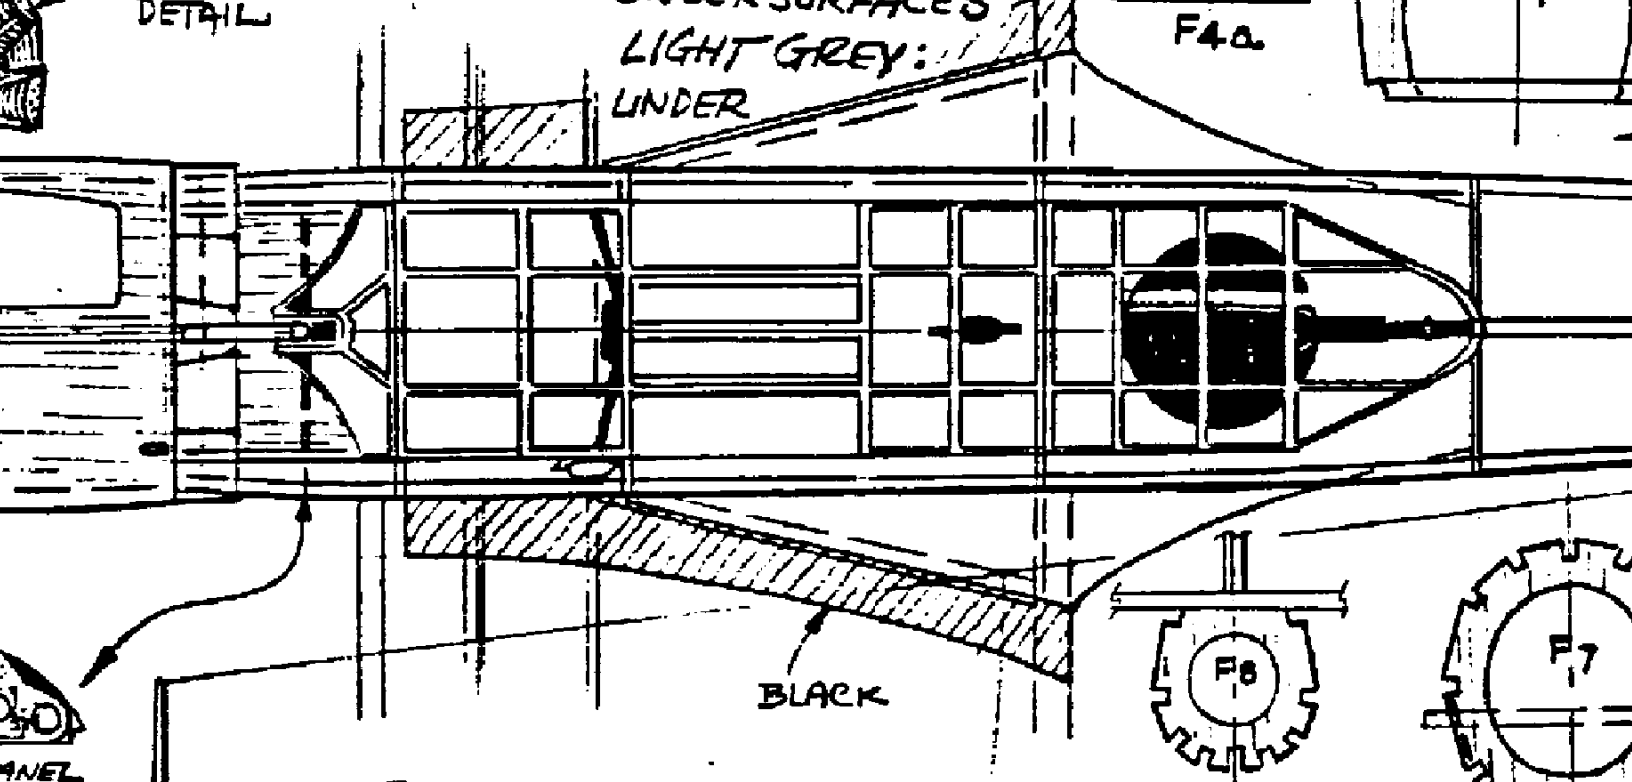

RED

NOSE BLOCK

1/8"

COLOR SCHEME : BLUE-GREY: TOP SURFACES & WING OUTER PANELS
 UNDER SURFACES LIGHT GREY: UNDER

DUMMY MOTOR DETAIL

PANEL

CHANCE
VOUGHT
SB 24-1

15 FEB '79
BY PREBRUNING