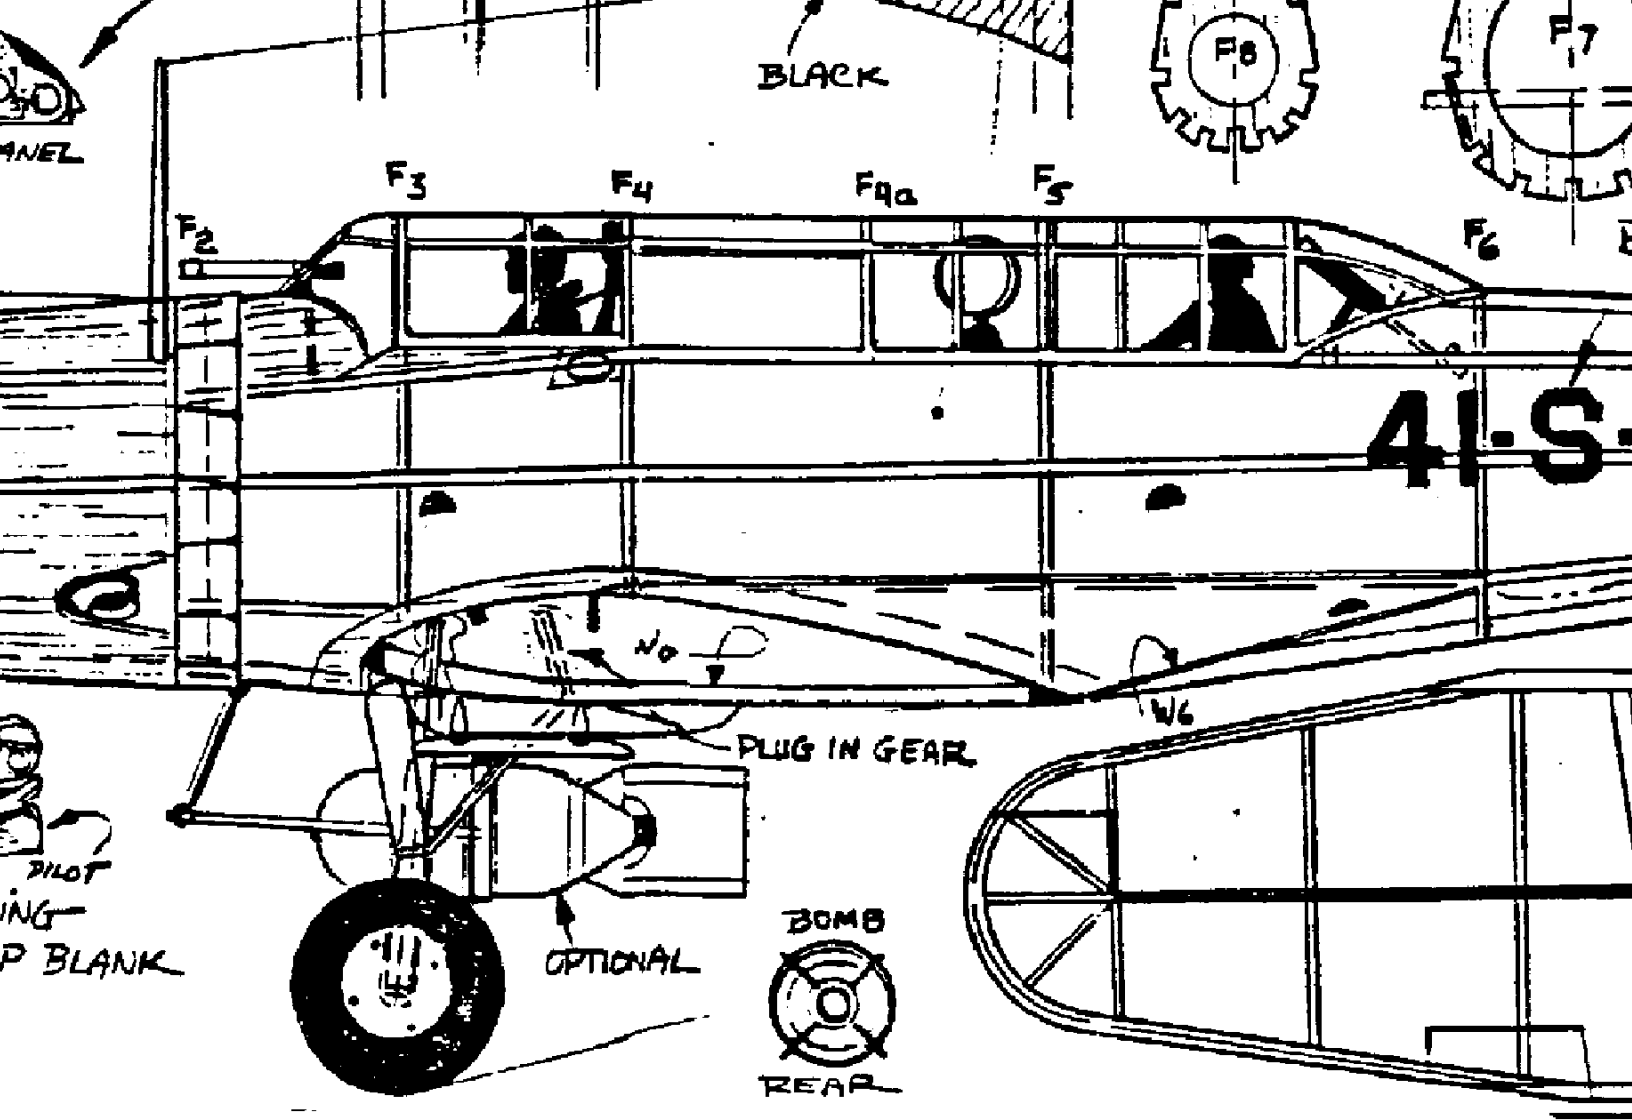

RED

NOSE BLOCK

1/8"

COLOR SCHEME : BLUE-GREY: TOP SURFACES & WING OUTER PANELS
 UNDER SURFACES LIGHT GREY: UNDER

DUMMY MOTOR DETAIL

PANEL

CHANCE
VOUGHT
SB 24-1

15 FEB '79
BY PREBRUNING