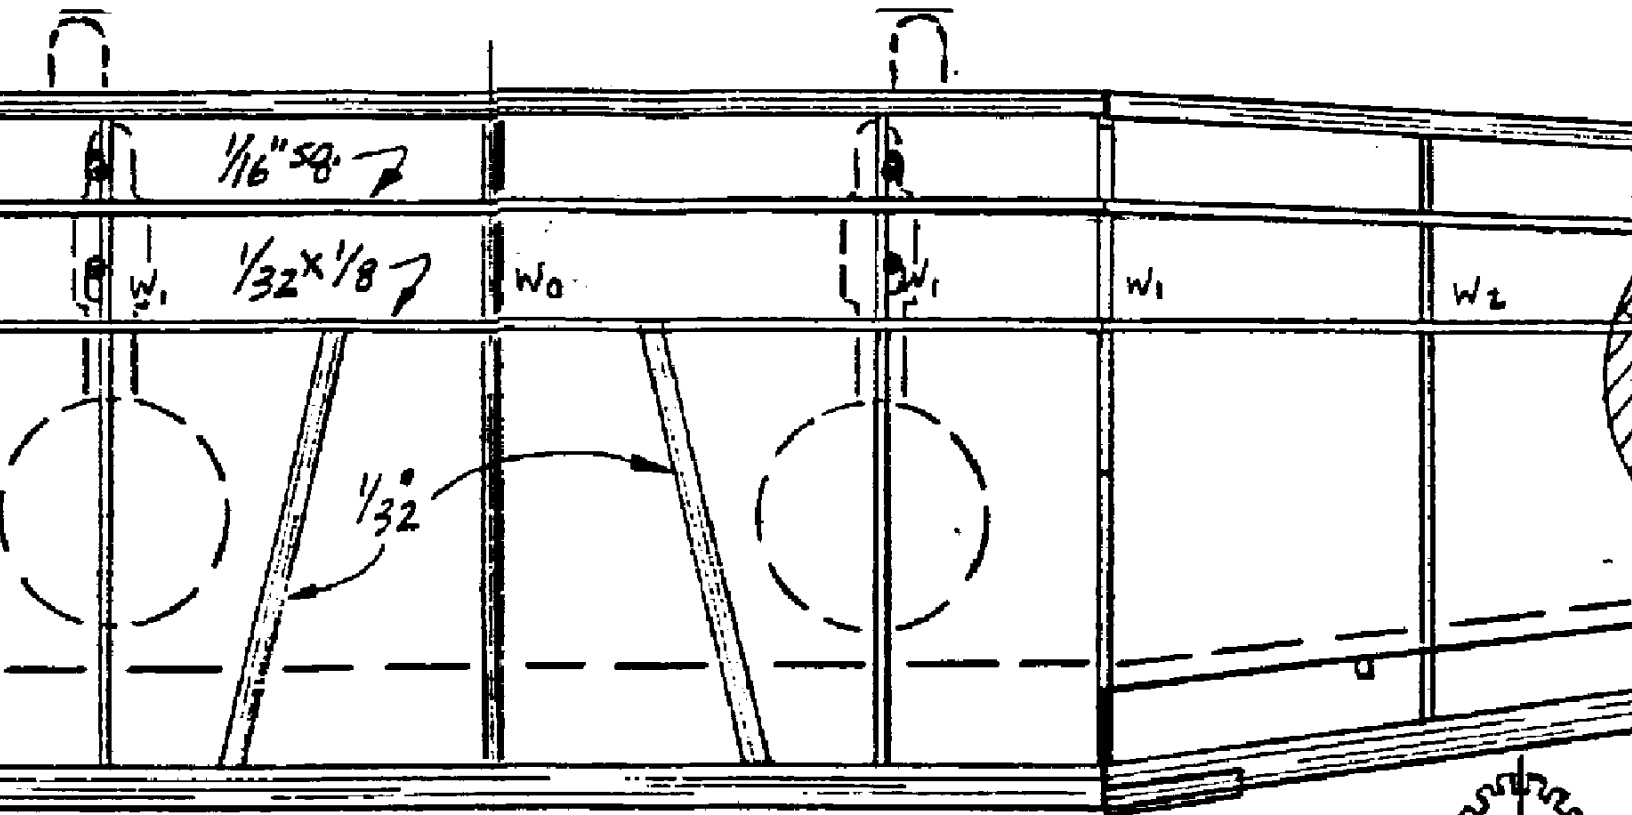

RED

NOSE BLOCK

1/8"

COLOR SCHEME : BLUE-GREY: TOP SURFACES & WING OUTER PANELS
 UNDER SURFACES LIGHT GREY: UNDER

DUMMY MOTOR DETAIL

PANEL

CHANCE
VOUGHT
SB 24-1

15 FEB '79
BY PREBRUNING