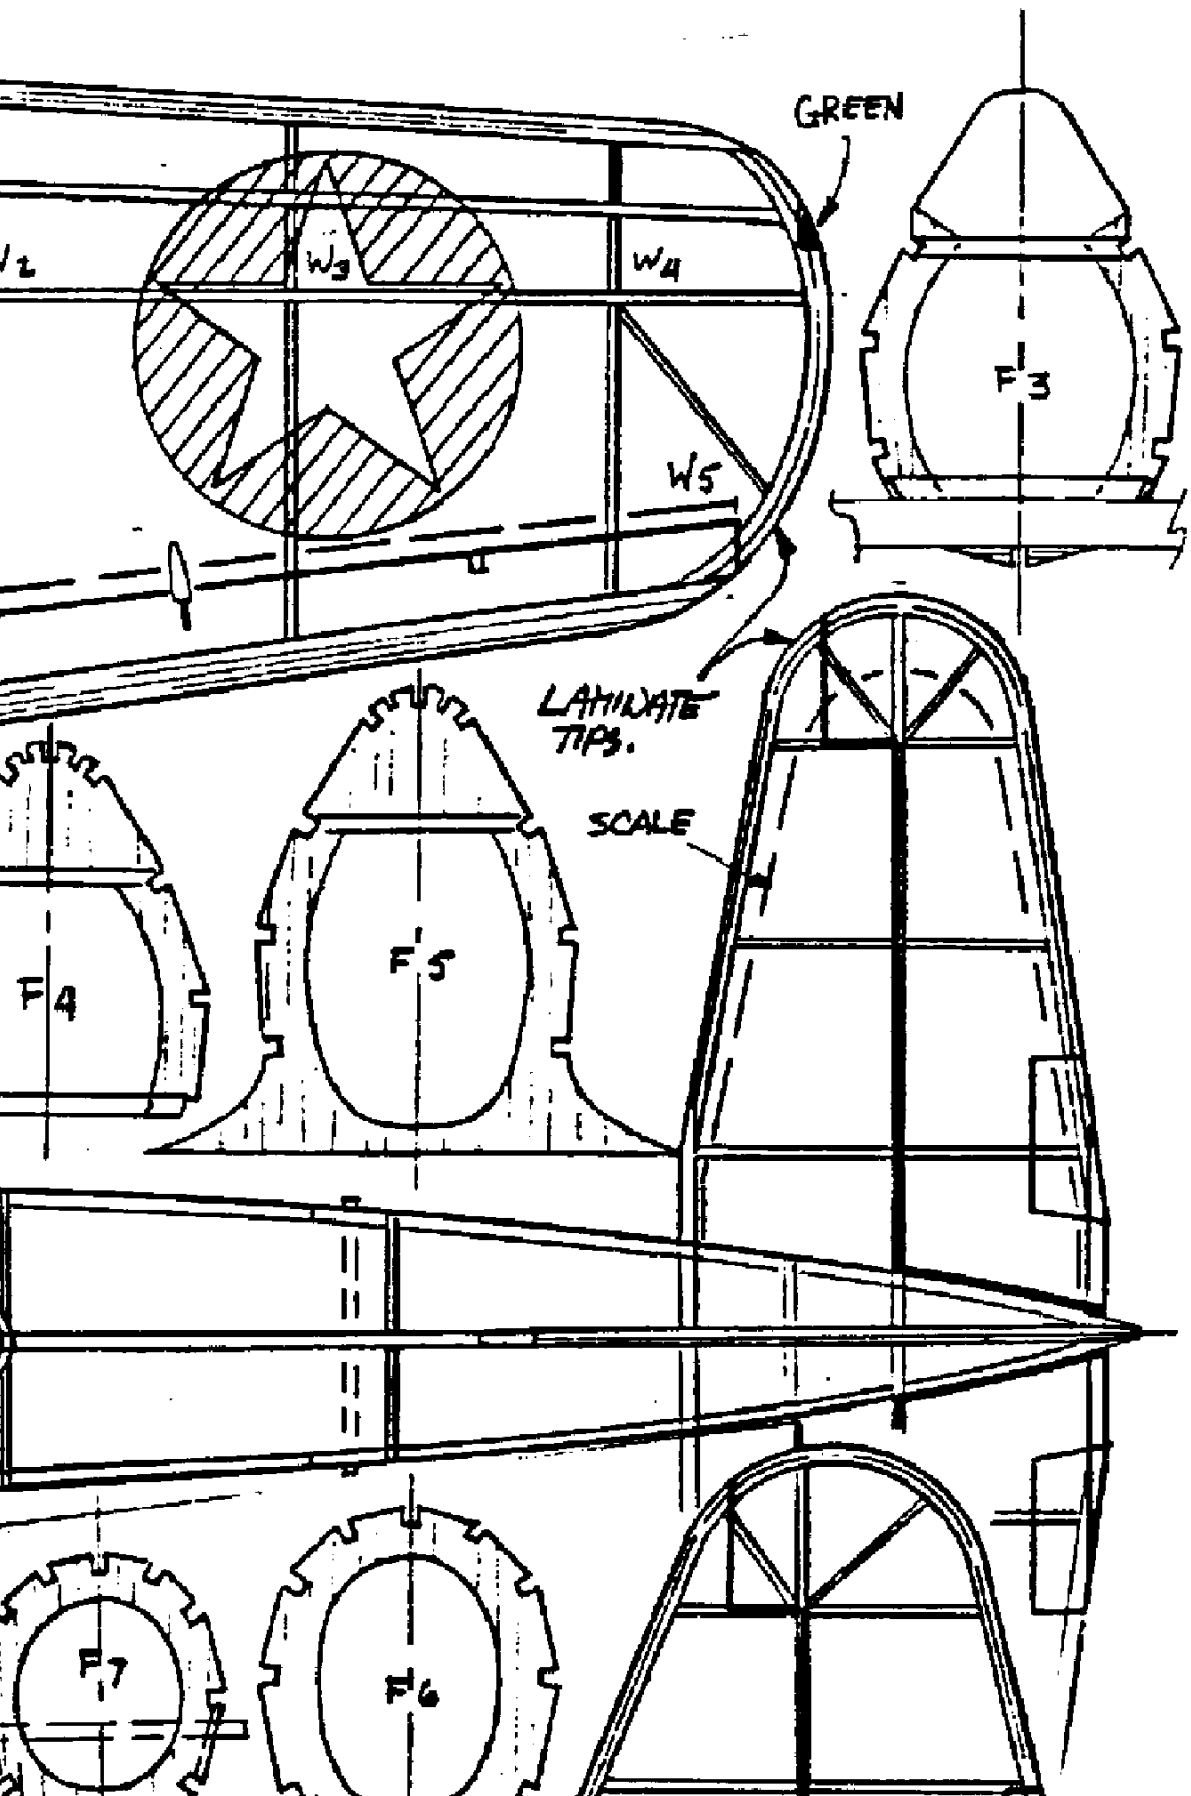

RED

NOSE BLOCK

1/8"

COLOR SCHEME : BLUE-GREY: TOP SURFACES & WING OUTER PANELS
 UNDER SURFACES LIGHT GREY: UNDER

DUMMY MOTOR DETAIL

PANEL

CHANCE
VOUGHT
SB 24-1

15 FEB '79
BY PREBRUNING