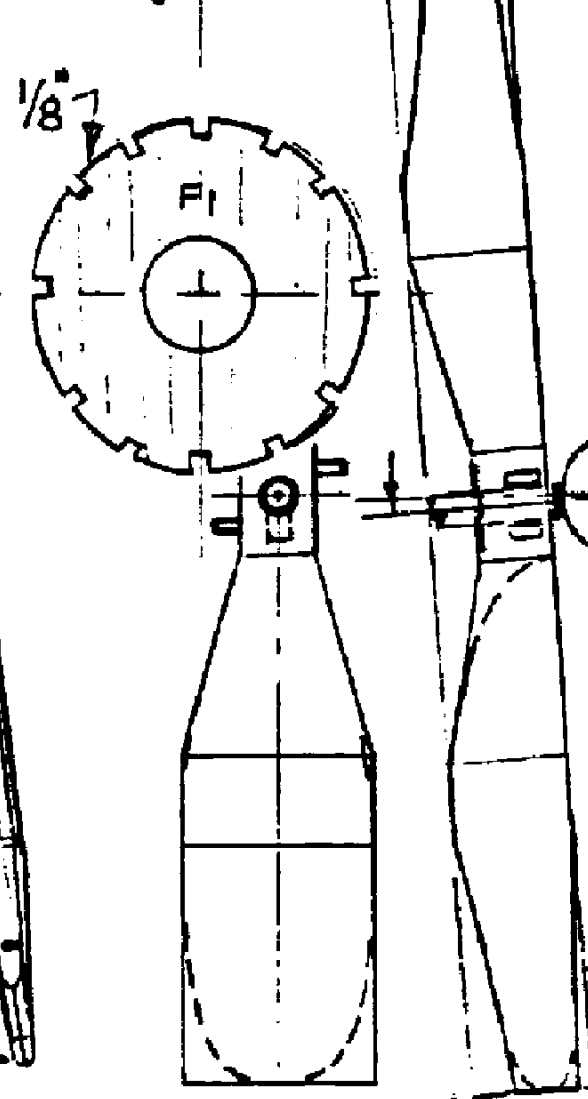

RED

NOSE BLOCK

1/8"

COLOR SCHEME : BLUE-GREY: TOP SURFACES & WING OUTER PANELS
 UNDER SURFACES LIGHT GREY: UNDER

DUMMY MOTOR DETAIL

PANEL

CHANCE
VOUGHT
SB 24-1

15 FEB '79
BY PREBRUNING