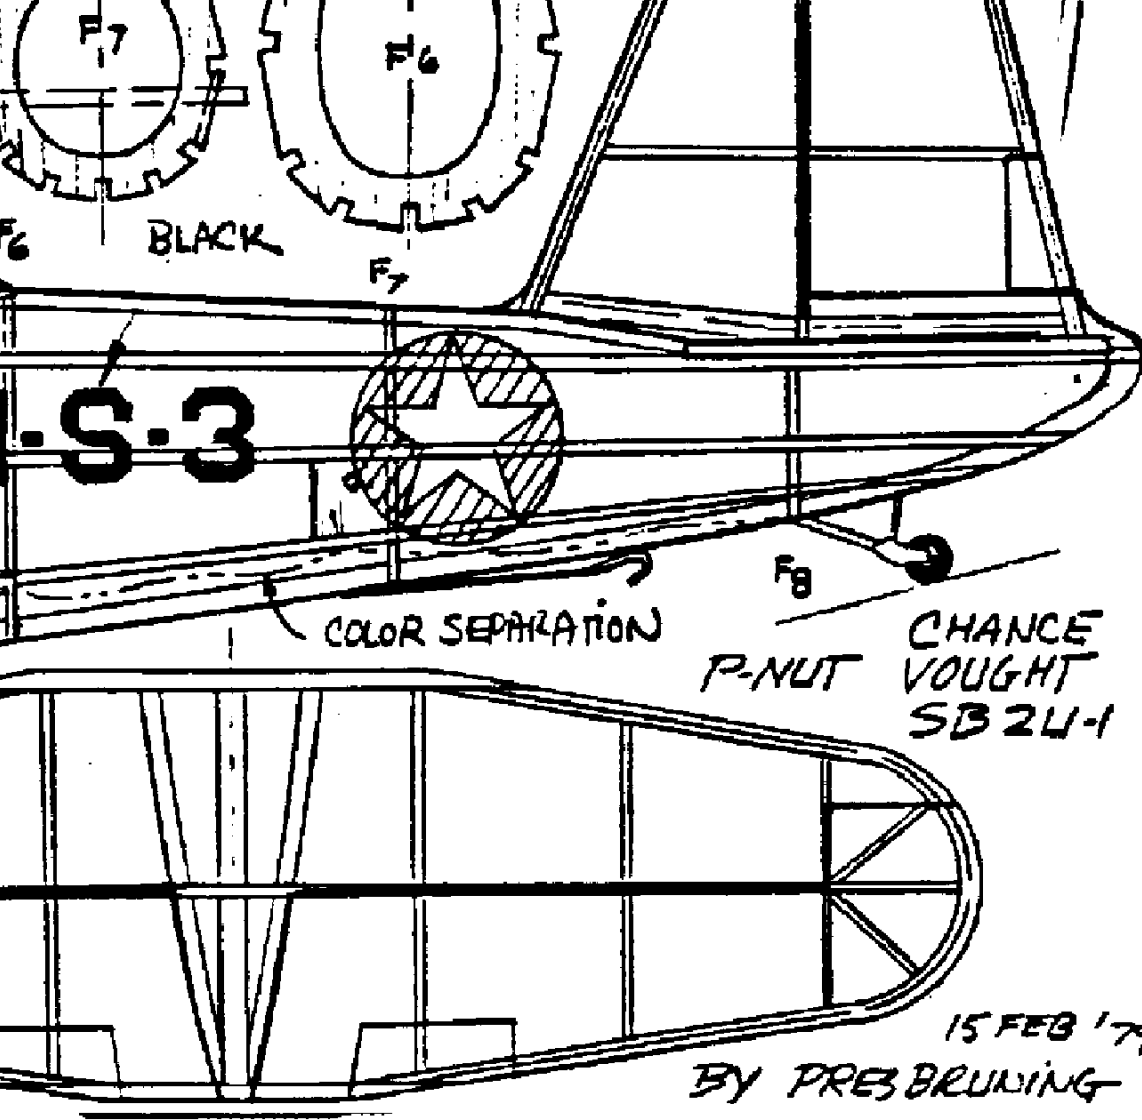

RED

NOSE BLOCK

1/8"

COLOR SCHEME : BLUE-GREY: TOP SURFACES & WING OUTER PANELS
 UNDER SURFACES LIGHT GREY: UNDER

DUMMY MOTOR DETAIL

PANEL

CHANCE
VOUGHT
SB 24-1

15 FEB '79
BY PREBRUNING