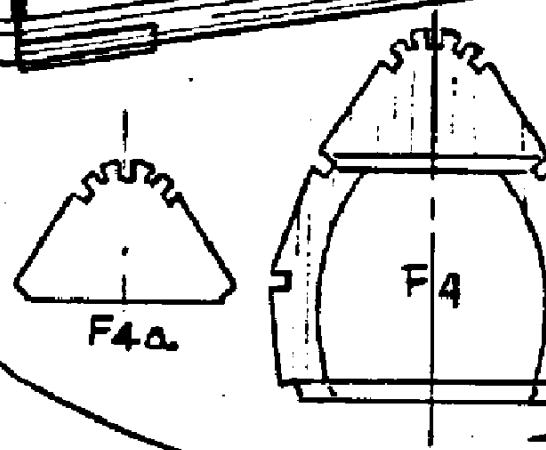

RED

NOSE BLOCK

1/8"

COLOR SCHEME : BLUE-GREY: TOP SURFACES & WING OUTER PANELS
 UNDER SURFACES LIGHT GREY: UNDER

DUMMY MOTOR DETAIL

PANEL

CHANCE
VOUGHT
SB 24-1

15 FEB '79
BY PREBRUNING