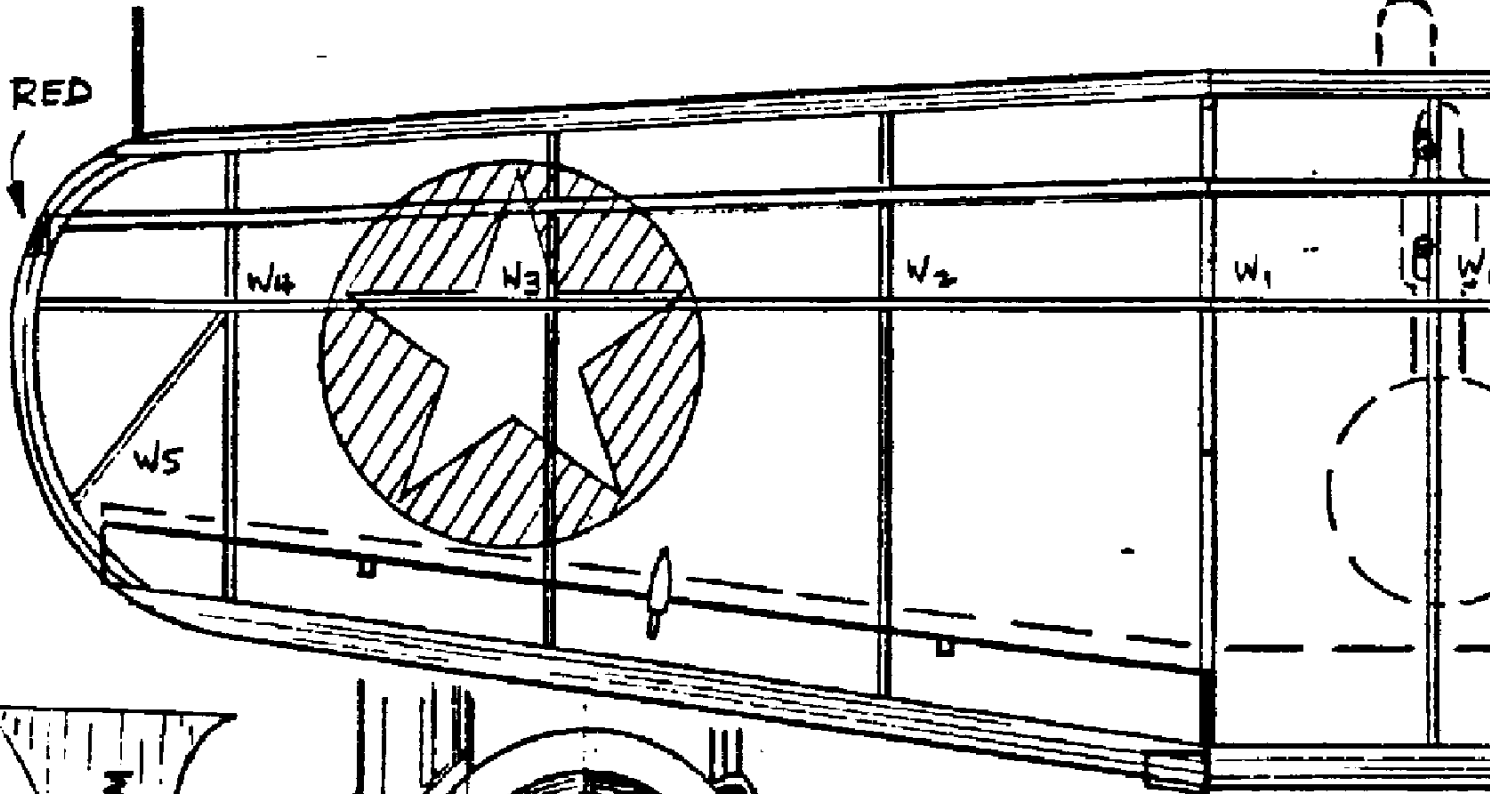

RED

NOSE BLOCK

1/8"

COLOR SCHEME : BLUE-GREY: TOP SURFACES & WING OUTER PANELS
 UNDER SURFACES LIGHT GREY: UNDER

DUMMY MOTOR DETAIL

PANEL

CHANCE
VOUGHT
SB 24-1

15 FEB '79
BY PREBRUNING