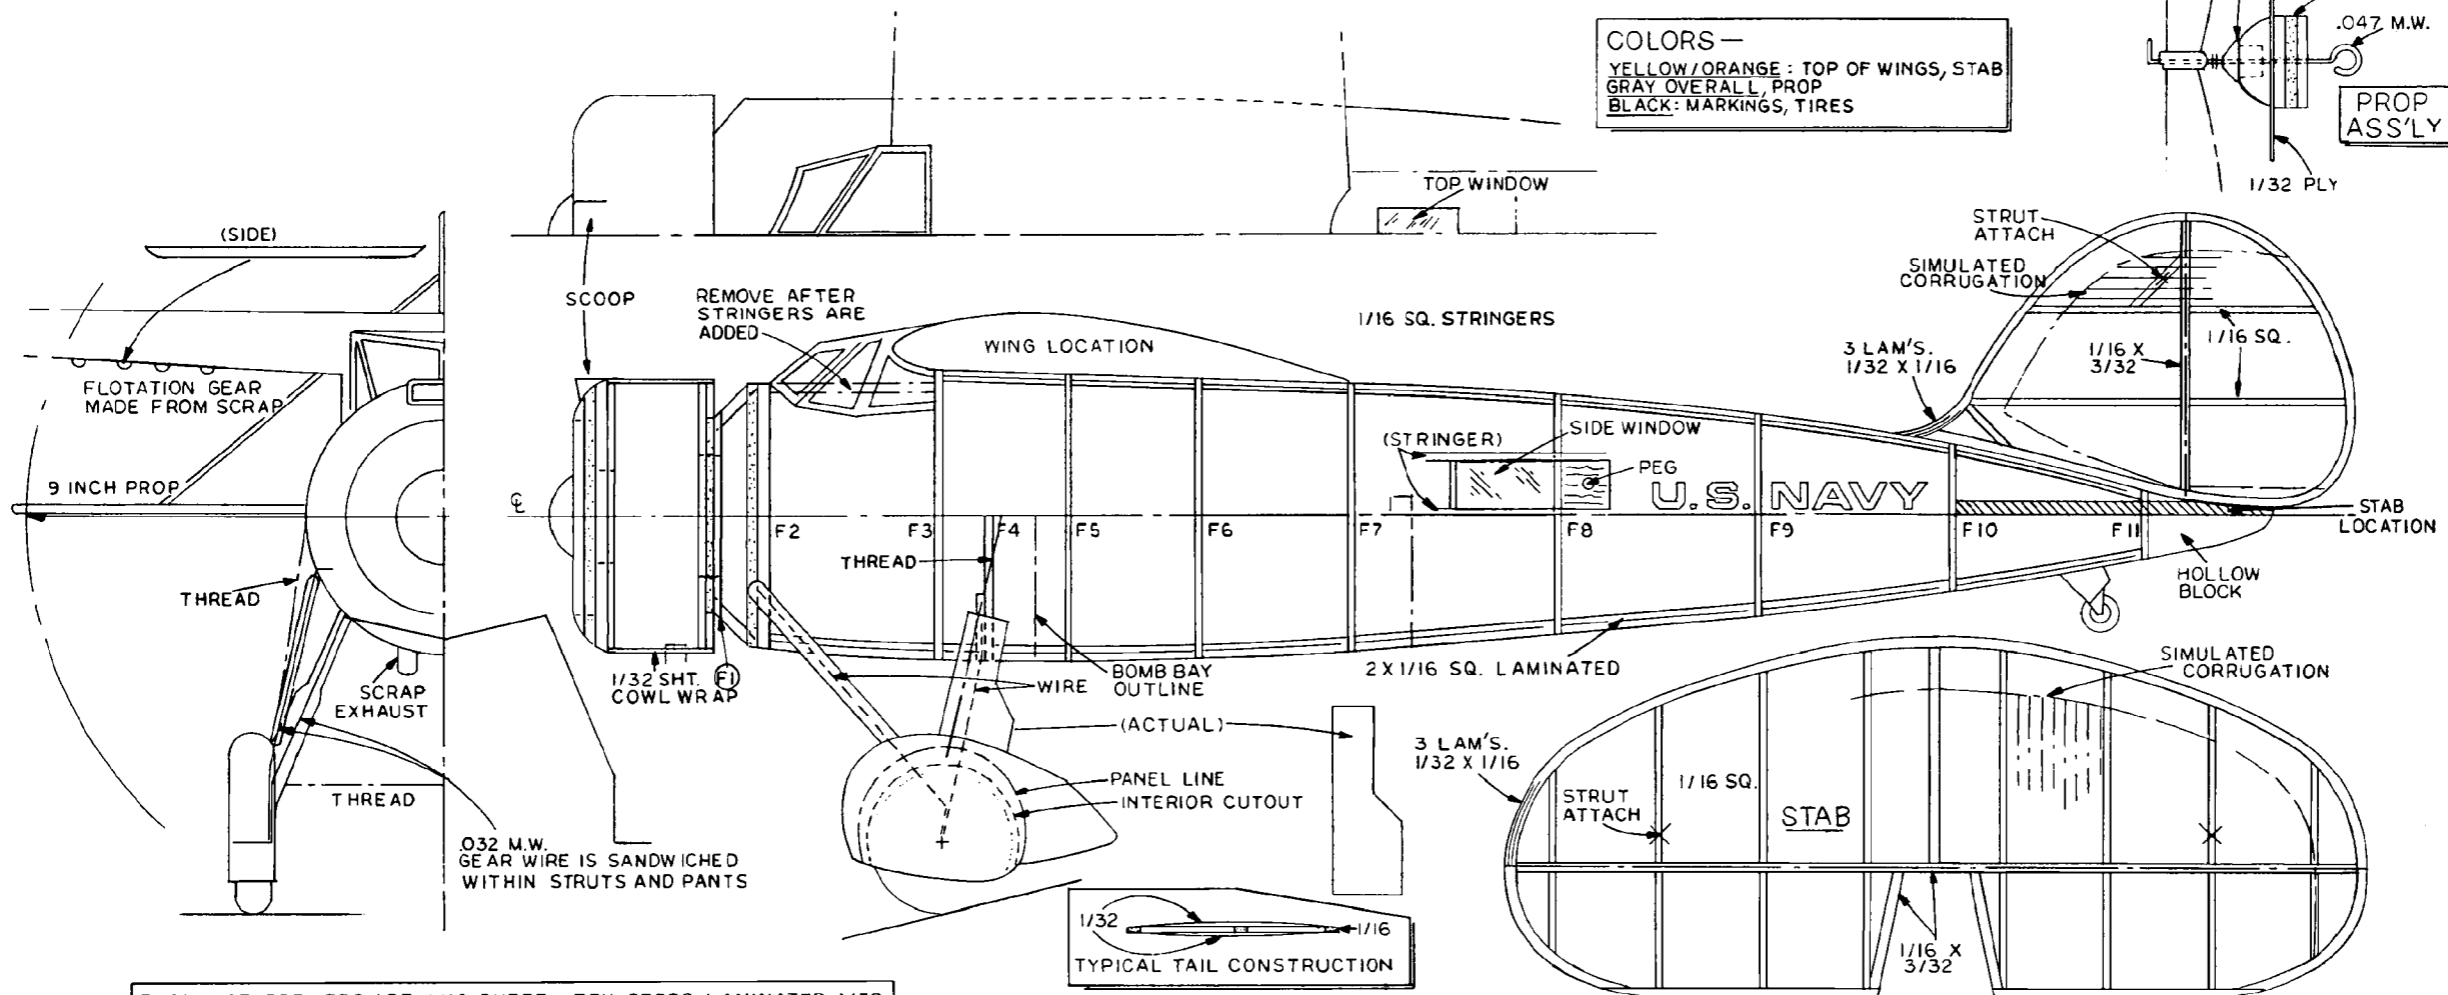

COLORS -
 YELLOW/ORANGE : TOP OF WINGS, STAB
 GRAY OVERALL, PROP
 BLACK: MARKINGS, TIRES

FUSELAGE FORMERS ARE 1/16 SHEET - TRY CROSS-LAMINATED 1/32 FOR EXTRA STRENGTH.

CONSOLIDATED XBY-1
 MARK FINEMAN | MAY 1988
 SCALE = 1/20

MODEL BUILDER
 magazine
 898 West 16th St., Newport Beach, California 92663
 Plan No: 9882

NOTE: YOU CAN BUILD THE XBY-1 AS A PEANUT, OR ORDER THE FULL-SIZE PLAN (27-inch SPAN) BY TURNING TO PAGE 106.