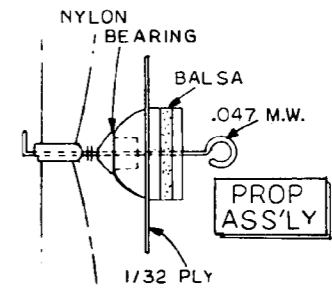

COLORS -
 YELLOW/ORANGE : TOP OF WINGS, STAB
 GRAY OVERALL, PROP
 BLACK: MARKINGS, TIRES

FUSELAGE FORMERS ARE 1/16 SHEET - TRY CROSS-LAMINATED 1/32 FOR EXTRA STRENGTH.

CONSOLIDATED XBY-1
 MARK FINEMAN | MAY 1988
 SCALE = 1/20

MODEL BUILDER
 magazine
 898 West 16th St., Newport Beach, California 92663
 Plan No: 9882

NOTE: YOU CAN BUILD THE XBY-1 AS A PEANUT, OR ORDER THE FULL-SIZE PLAN (27-inch SPAN) BY TURNING TO PAGE 106.