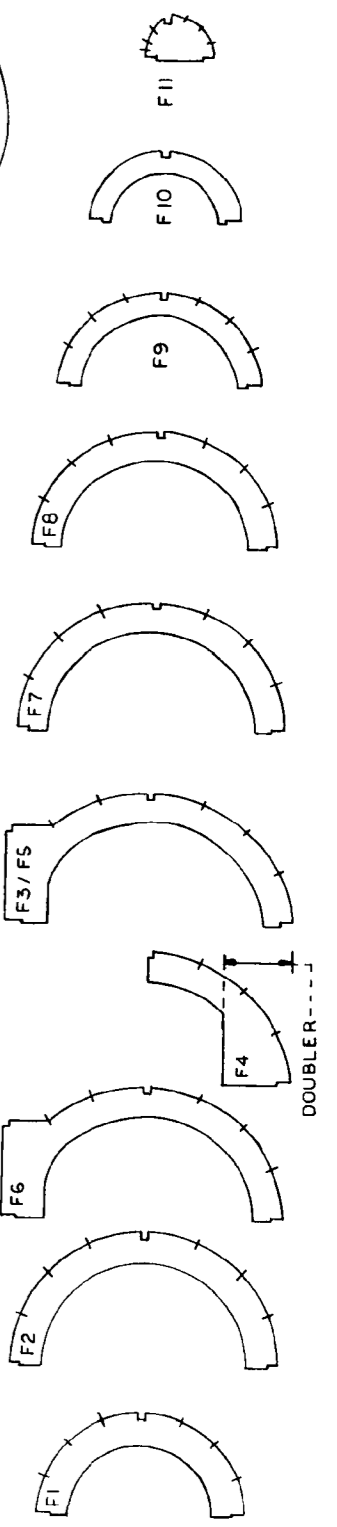

COLORS -
 YELLOW/ORANGE : TOP OF WINGS, STAB
 GRAY OVERALL, PROP
 BLACK: MARKINGS, TIRES

FUSELAGE FORMERS ARE 1/16 SHEET - TRY CROSS-LAMINATED 1/32 FOR EXTRA STRENGTH.

CONSOLIDATED XBY-1
 MARK FINEMAN | MAY 1988
 SCALE = 1/20

MODEL BUILDER
 magazine
 898 West 16th St., Newport Beach, California 92663
 Plan No: 9882

NOTE: YOU CAN BUILD THE XBY-1 AS A PEANUT, OR ORDER THE FULL-SIZE PLAN (27-inch SPAN) BY TURNING TO PAGE 106.